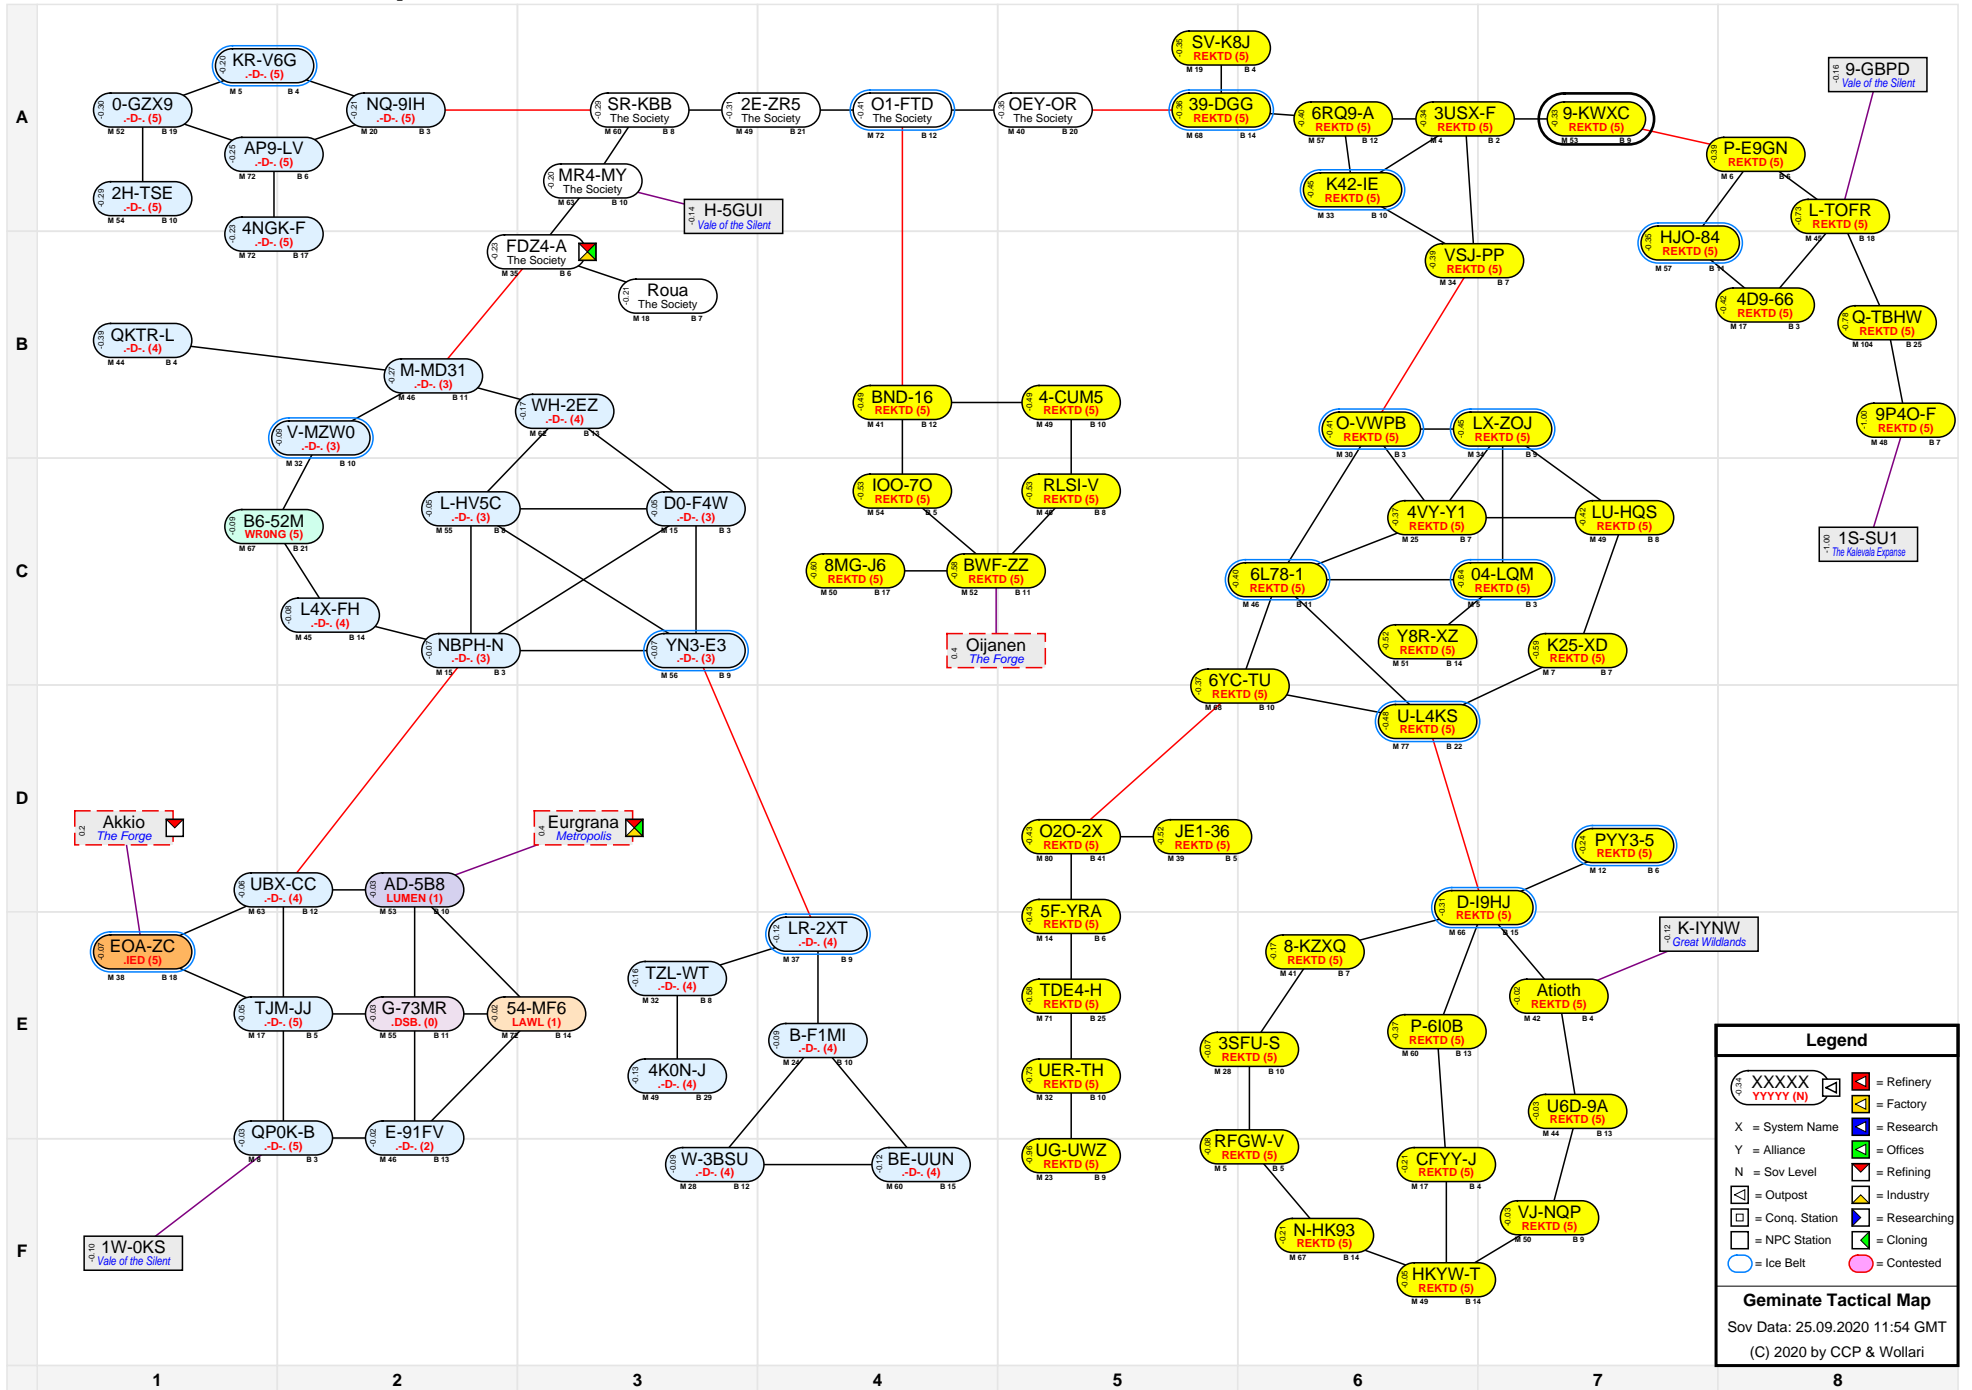

# Geminate Tactical Map

Legend	
	= Refinery
	= Factory
X = System Name	= Research
Y = Alliance	= Offices
N = Sov Level	= Refining
	= Industry
	= Conq. Station
	= Researching
	= Cloning
	= Contested
	= NPC Station
	= Ice Belt

**Geminate Tactical Map**  
 Sov Data: 25.09.2020 11:54 GMT  
 (C) 2020 by CCP & Wollari