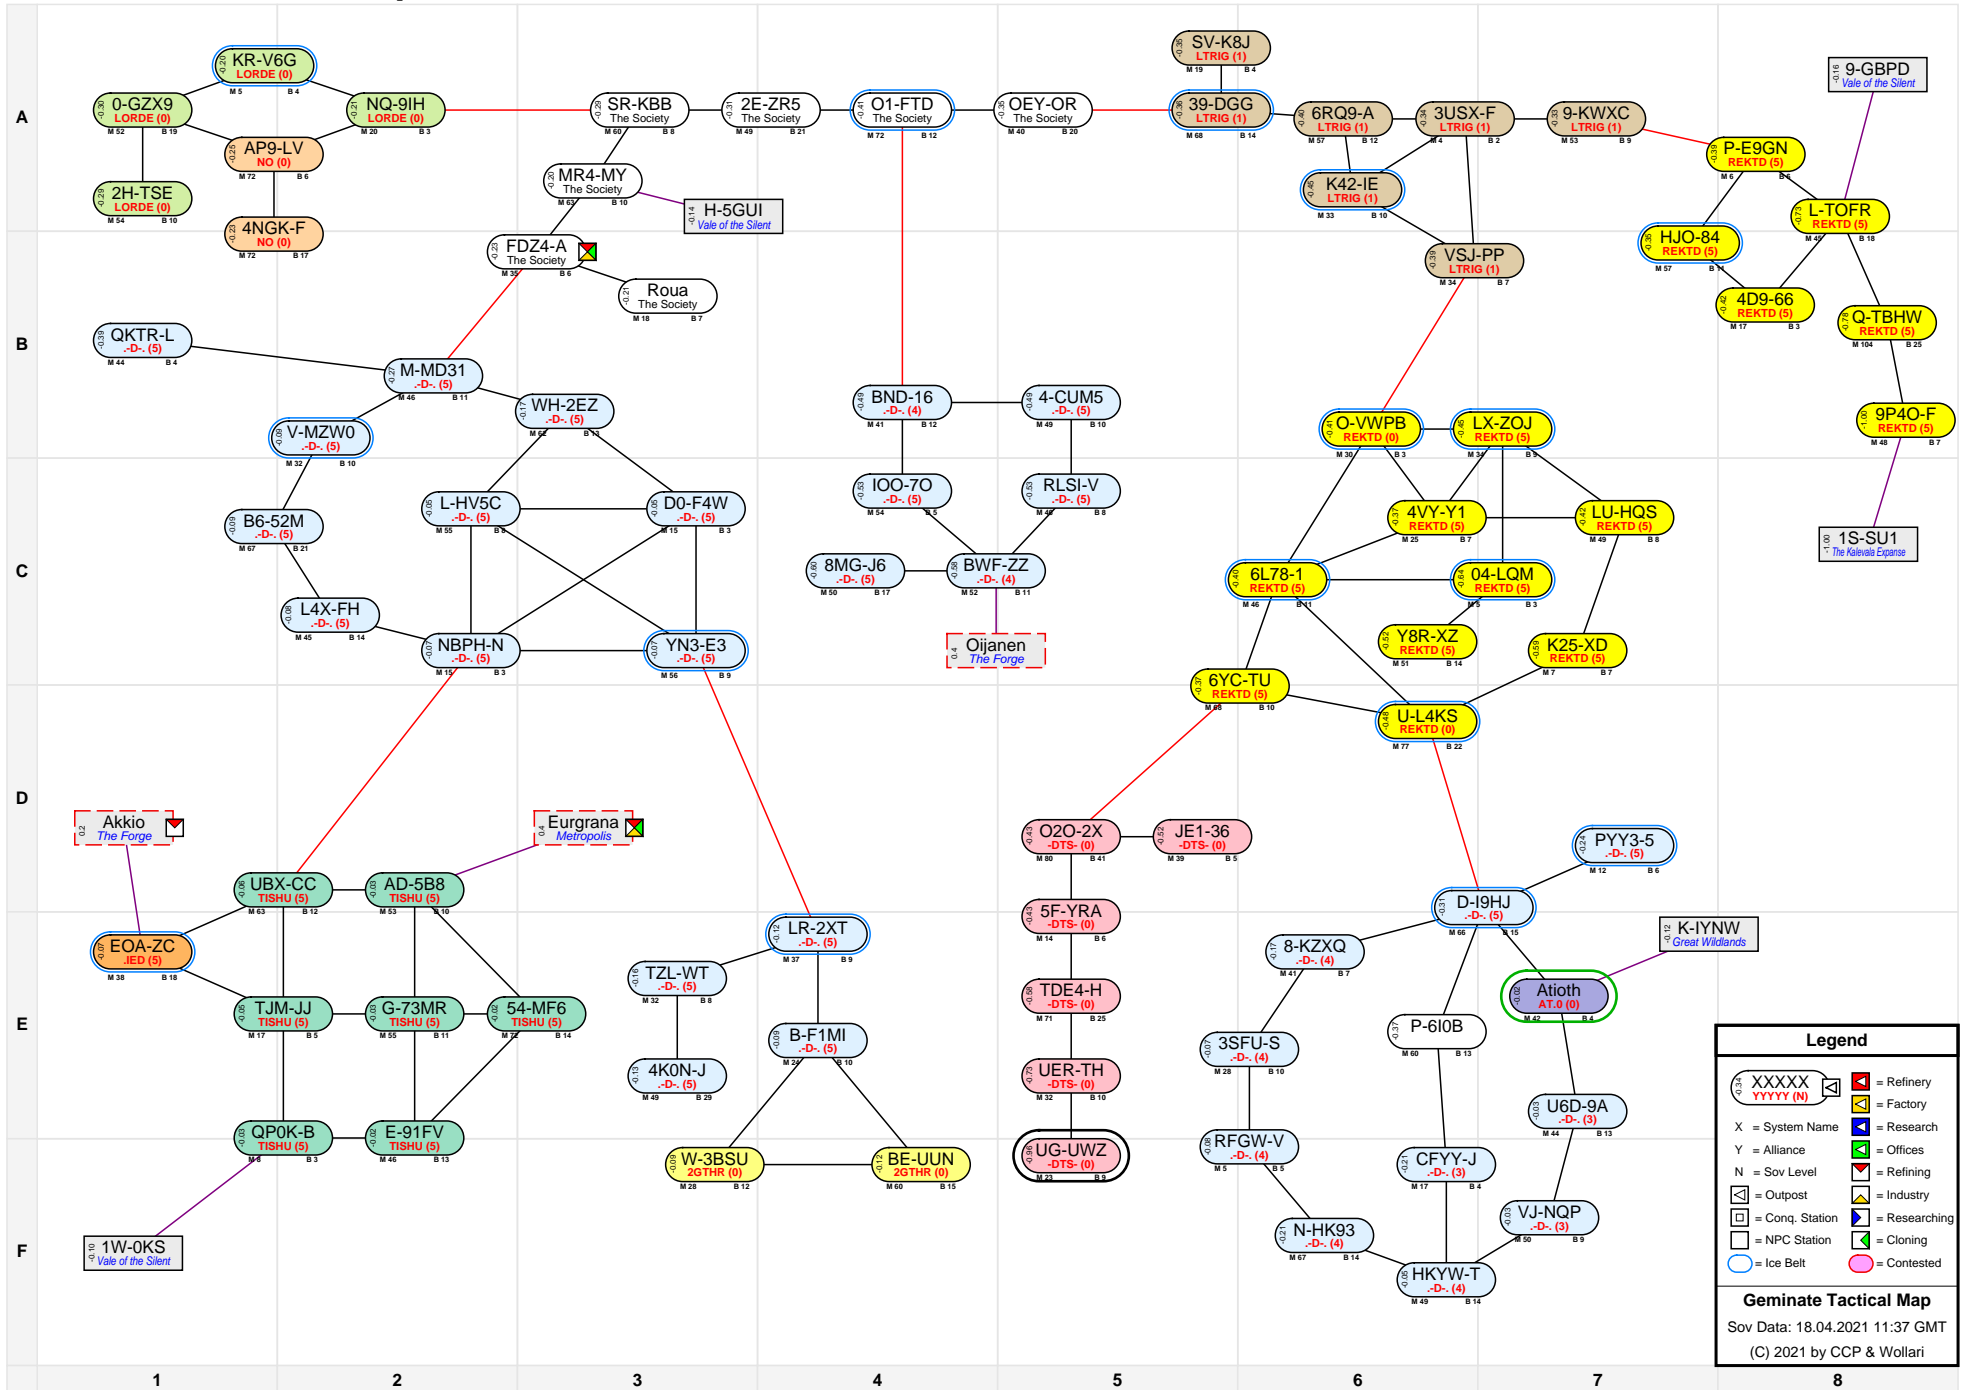

Geminate Tactical Map

Legend

- XXXXX
YYYY (N) = Refinery
- X = System Name
- Y = Alliance
- N = Sov Level
- [] = Outpost
- [] = Conq. Station
- [] = NPC Station
- [] = Research
- [] = Offices
- [] = Refining
- [] = Industry
- [] = Researching
- [] = Cloning
- [] = Ice Belt
- [] = Contested

Geminate Tactical Map
Sov Data: 18.04.2021 11:37 GMT
(C) 2021 by CCP & Wollari