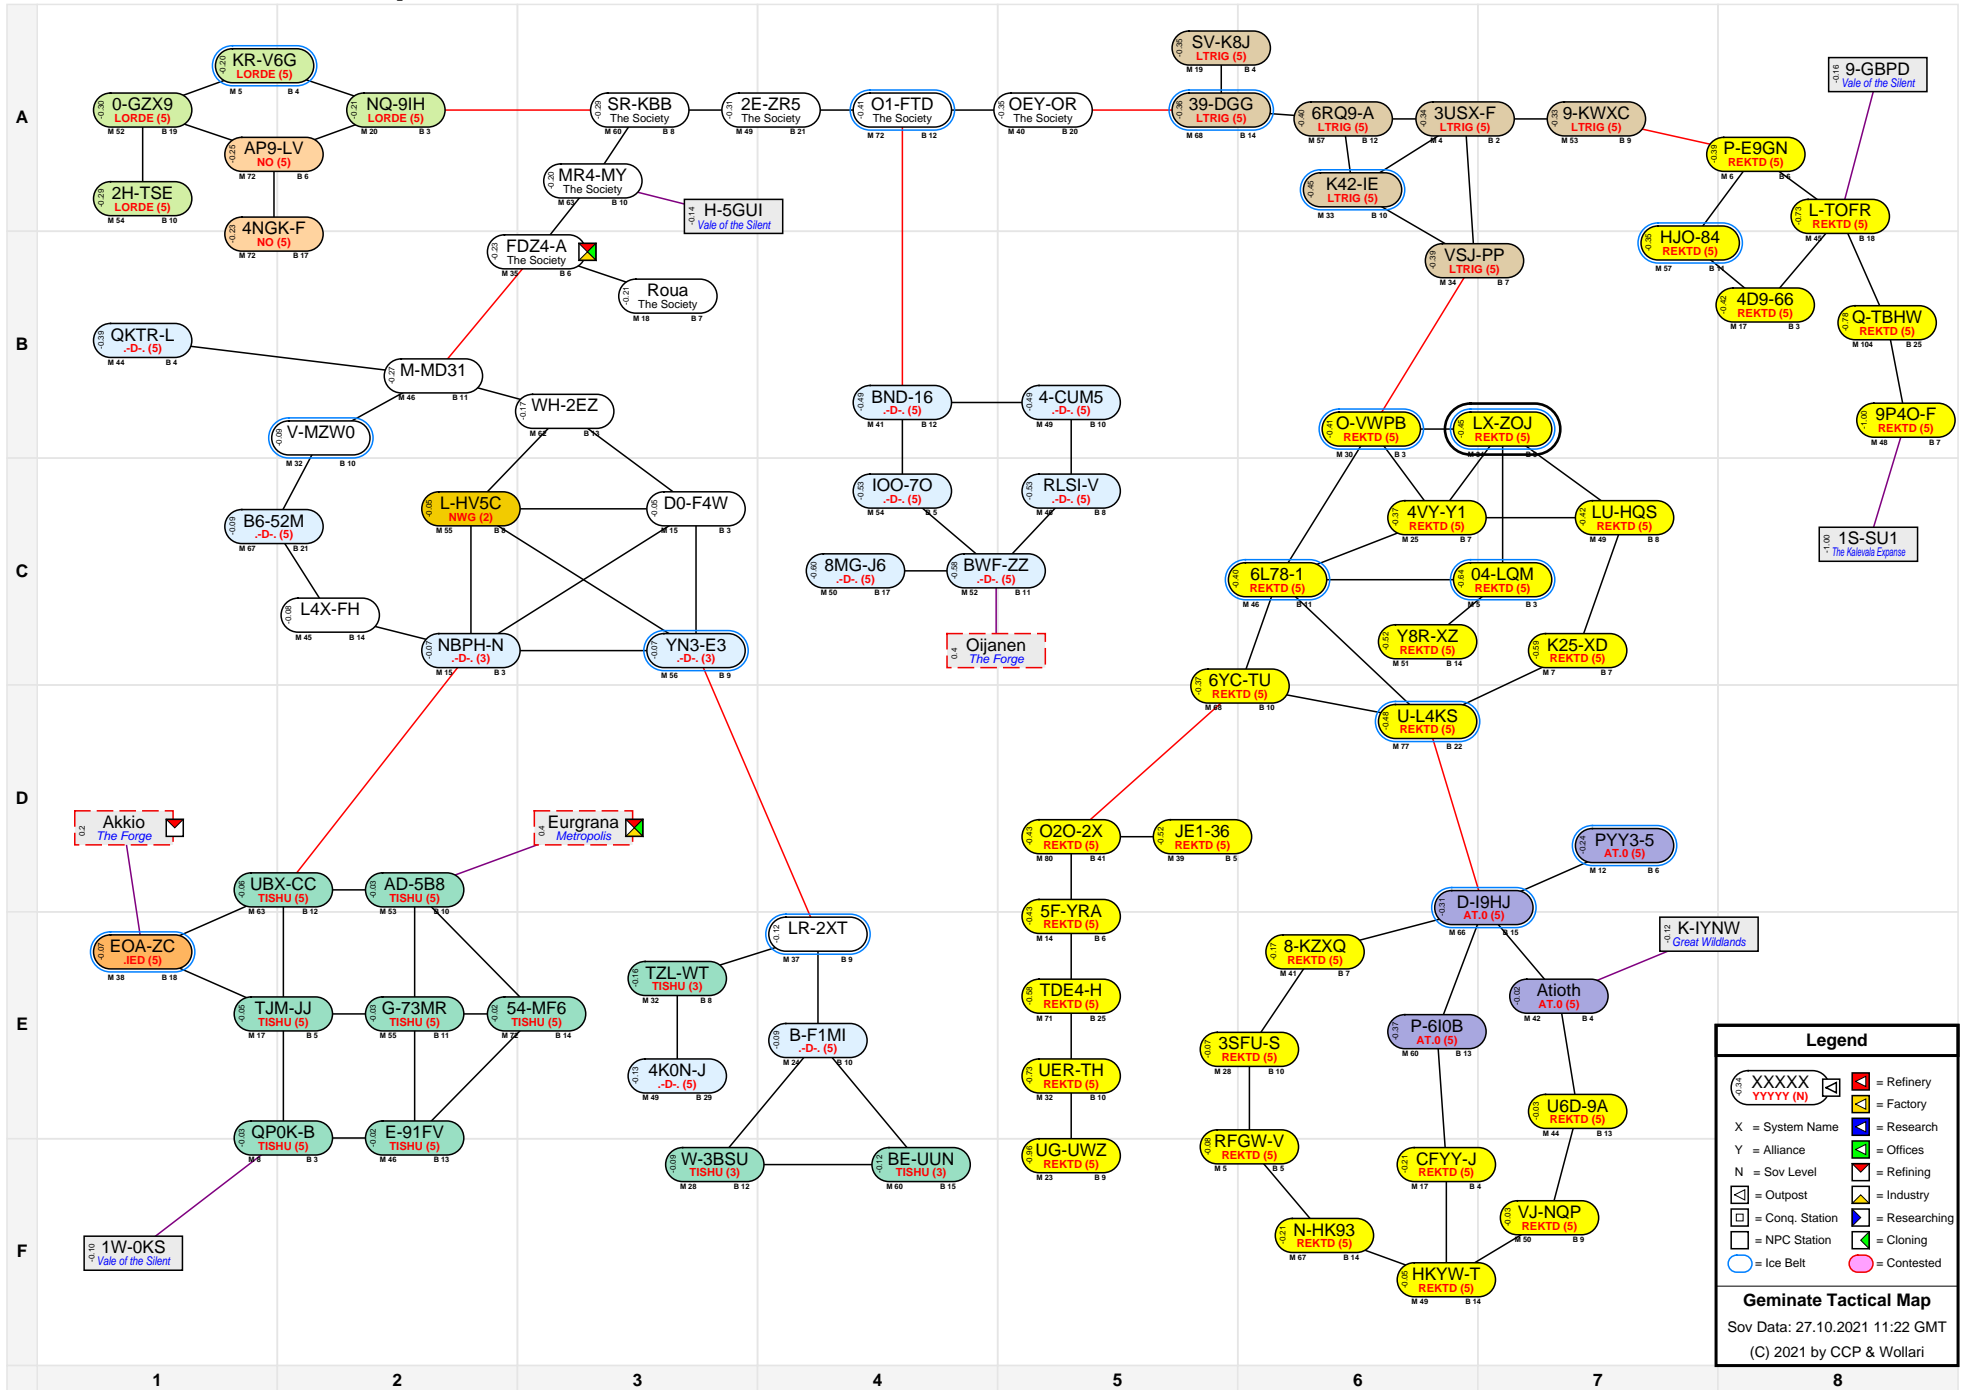

# Geminate Tactical Map

**Legend**

- XXXXX YYYYY (N) = Refinery
- X = System Name
- Y = Alliance
- N = Sov Level
- O = Outpost
- S = Conq. Station
- [NPC Icon] = NPC Station
- [Cloning Icon] = Cloning
- [Contested Icon] = Contested
- [Factory Icon] = Factory
- [Research Icon] = Research
- [Offices Icon] = Offices
- [Refining Icon] = Refining
- [Industry Icon] = Industry
- [Researching Icon] = Researching

**Geminate Tactical Map**  
 Sov Data: 27.10.2021 11:22 GMT  
 (C) 2021 by CCP & Wollari