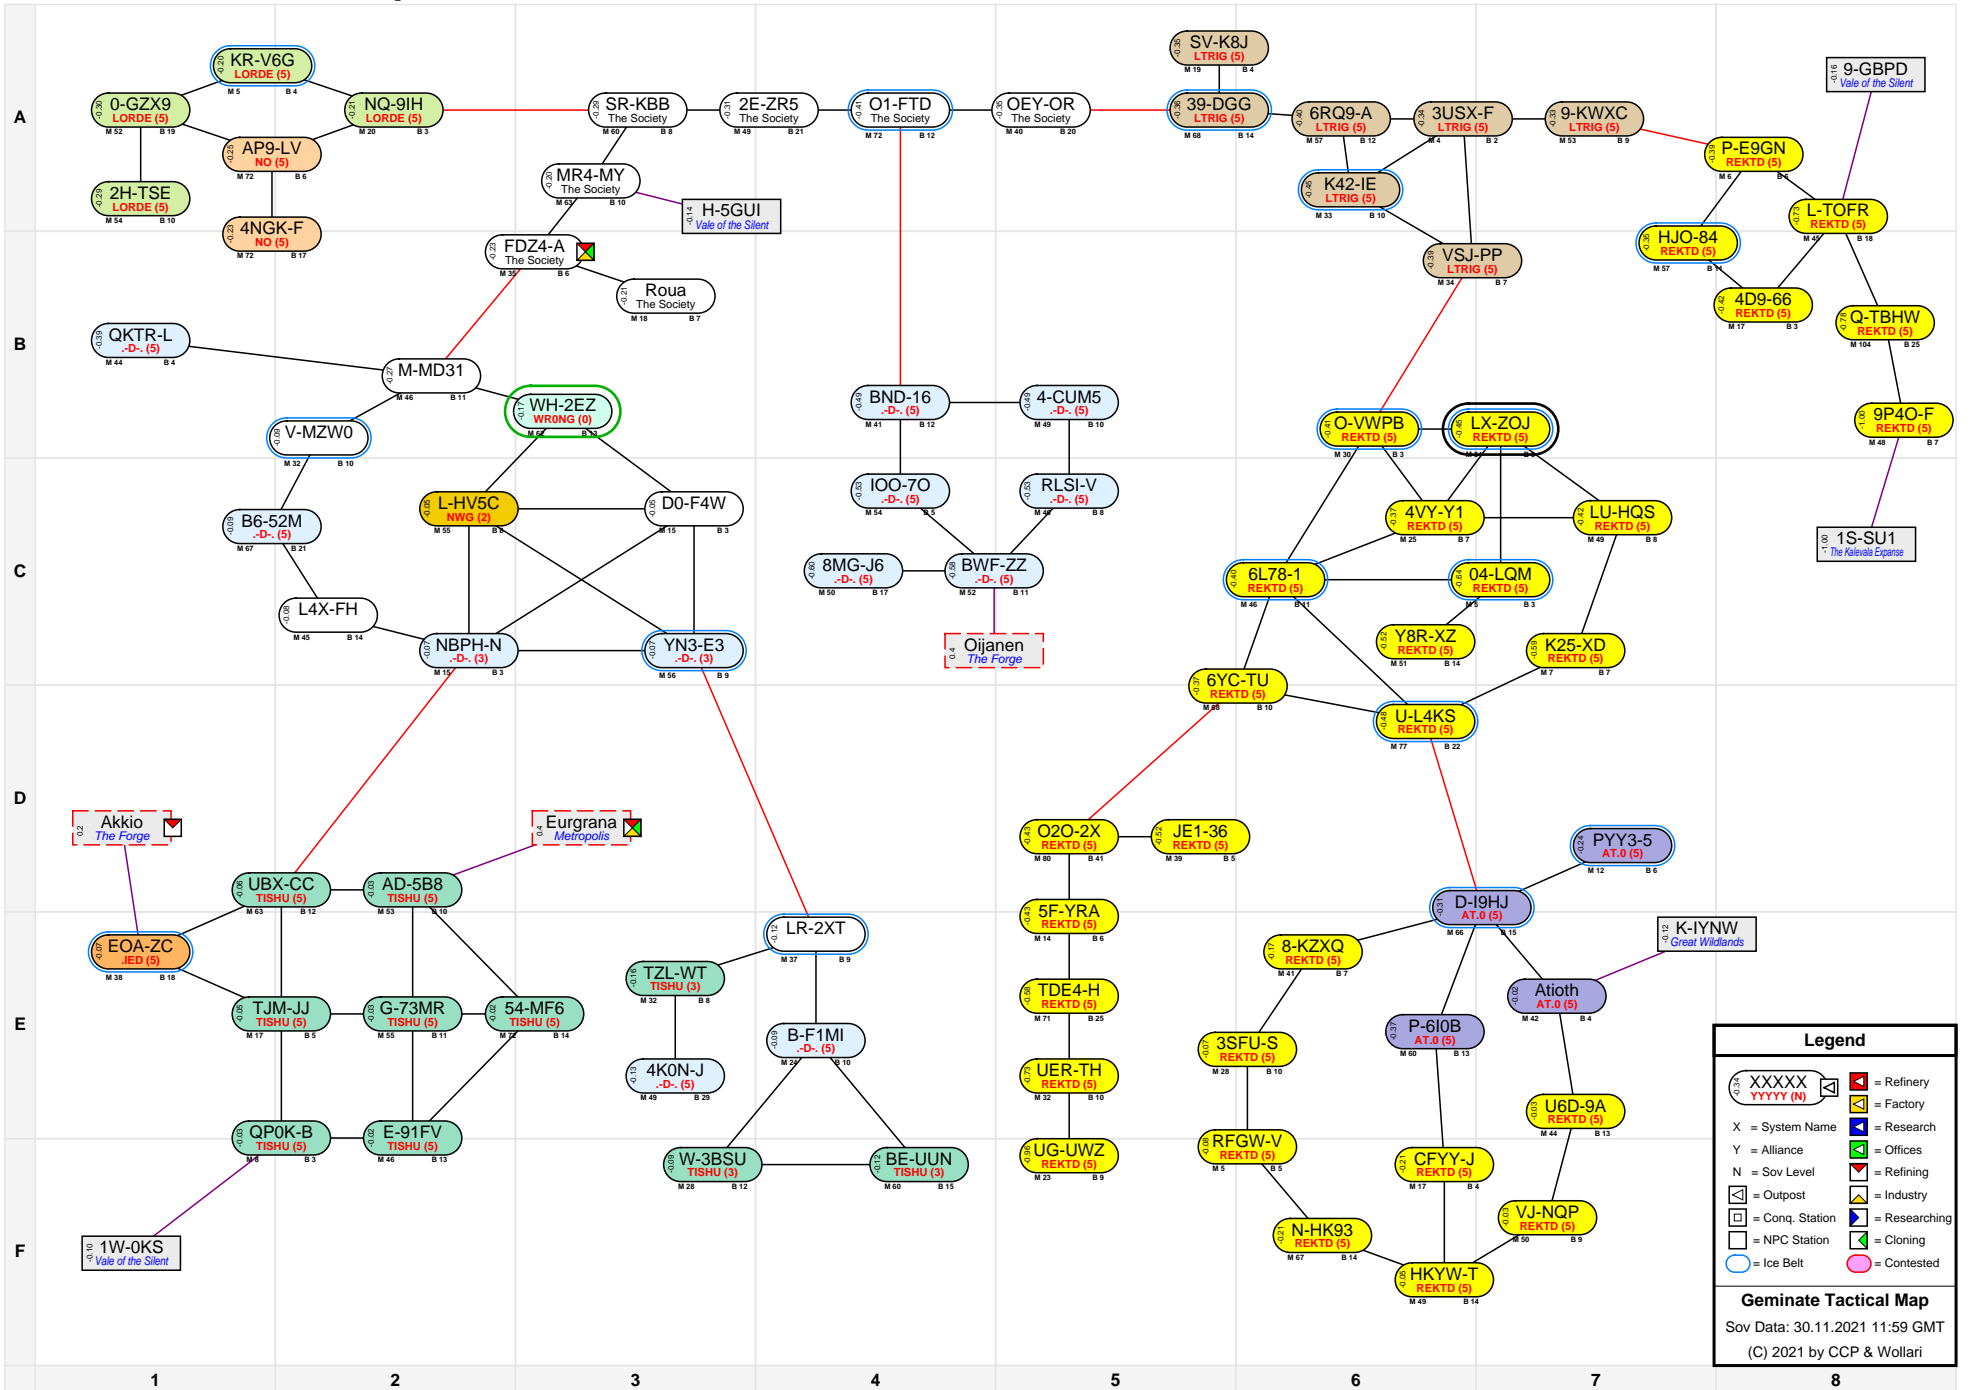

Geminate Tactical Map

Legend

- XXXXX YYYYY (N) = System Name
- X = Alliance
- Y = Alliance
- N = Sov Level
- [] = Outpost
- [] = Conq. Station
- [] = NPC Station
- [] = Ice Belt
- [] = Refinery
- [] = Factory
- [] = Research
- [] = Offices
- [] = Refining
- [] = Industry
- [] = Researching
- [] = Cloning
- [] = Contested

Geminate Tactical Map
 Sov Data: 30.11.2021 11:59 GMT
 (C) 2021 by CCP & Wollari