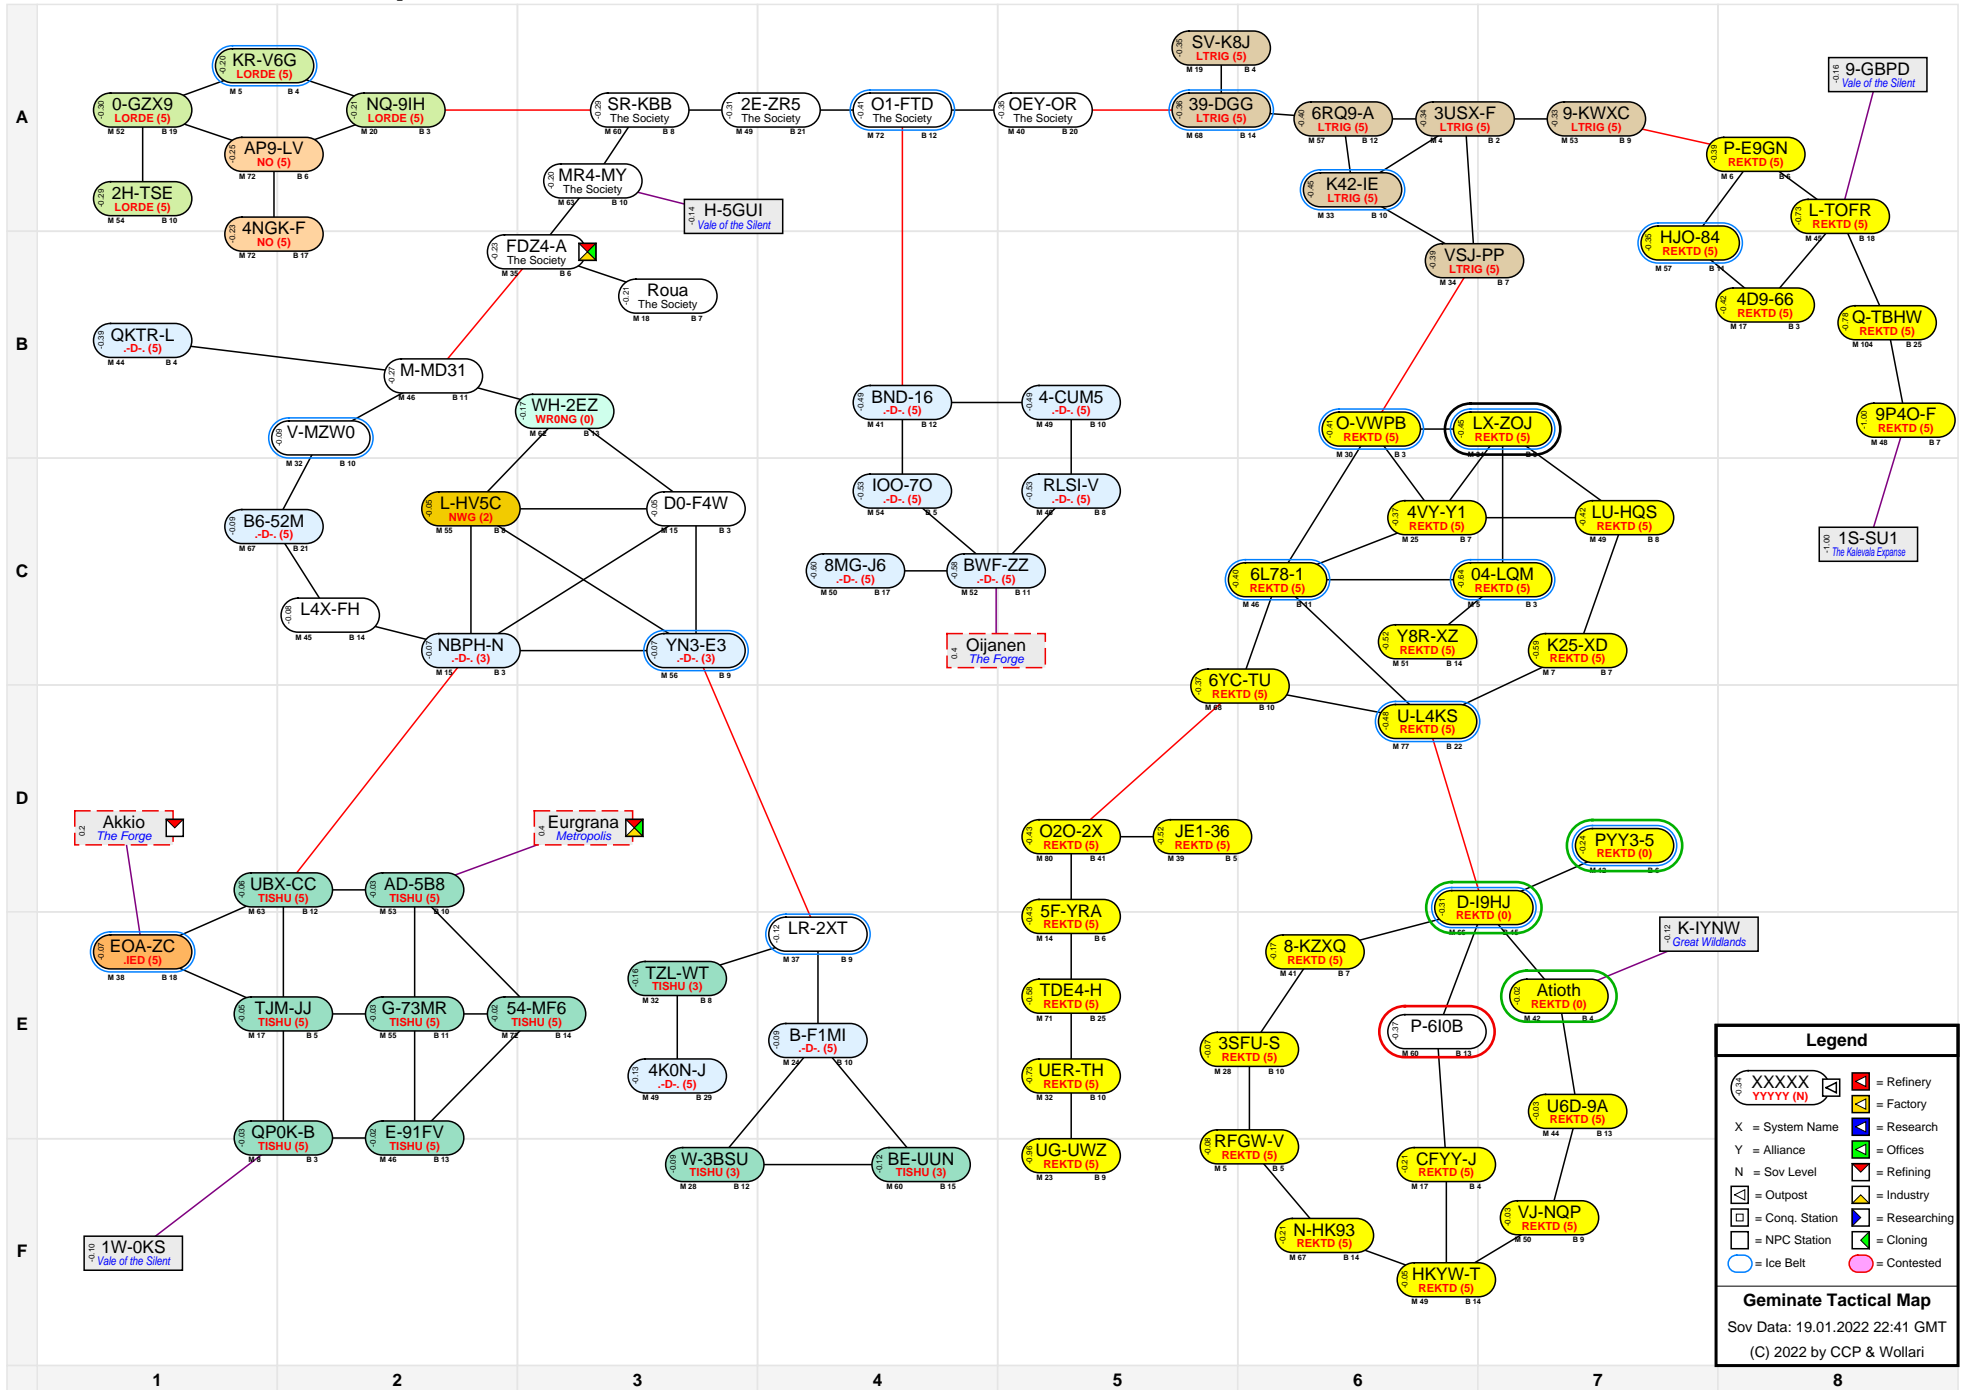

Geminate Tactical Map

Legend

- XXXXX = Refinery
- YYYY (N) = Factory
- X = System Name
- Y = Alliance
- N = Sov Level
- [] = Outpost
- [] = Conq. Station
- [] = NPC Station
- [] = Ice Belt
- [] = Research
- [] = Offices
- [] = Refining
- [] = Industry
- [] = Researching
- [] = Cloning
- [] = Contested

Geminate Tactical Map
 Sov Data: 19.01.2022 22:41 GMT
 (C) 2022 by CCP & Wollari