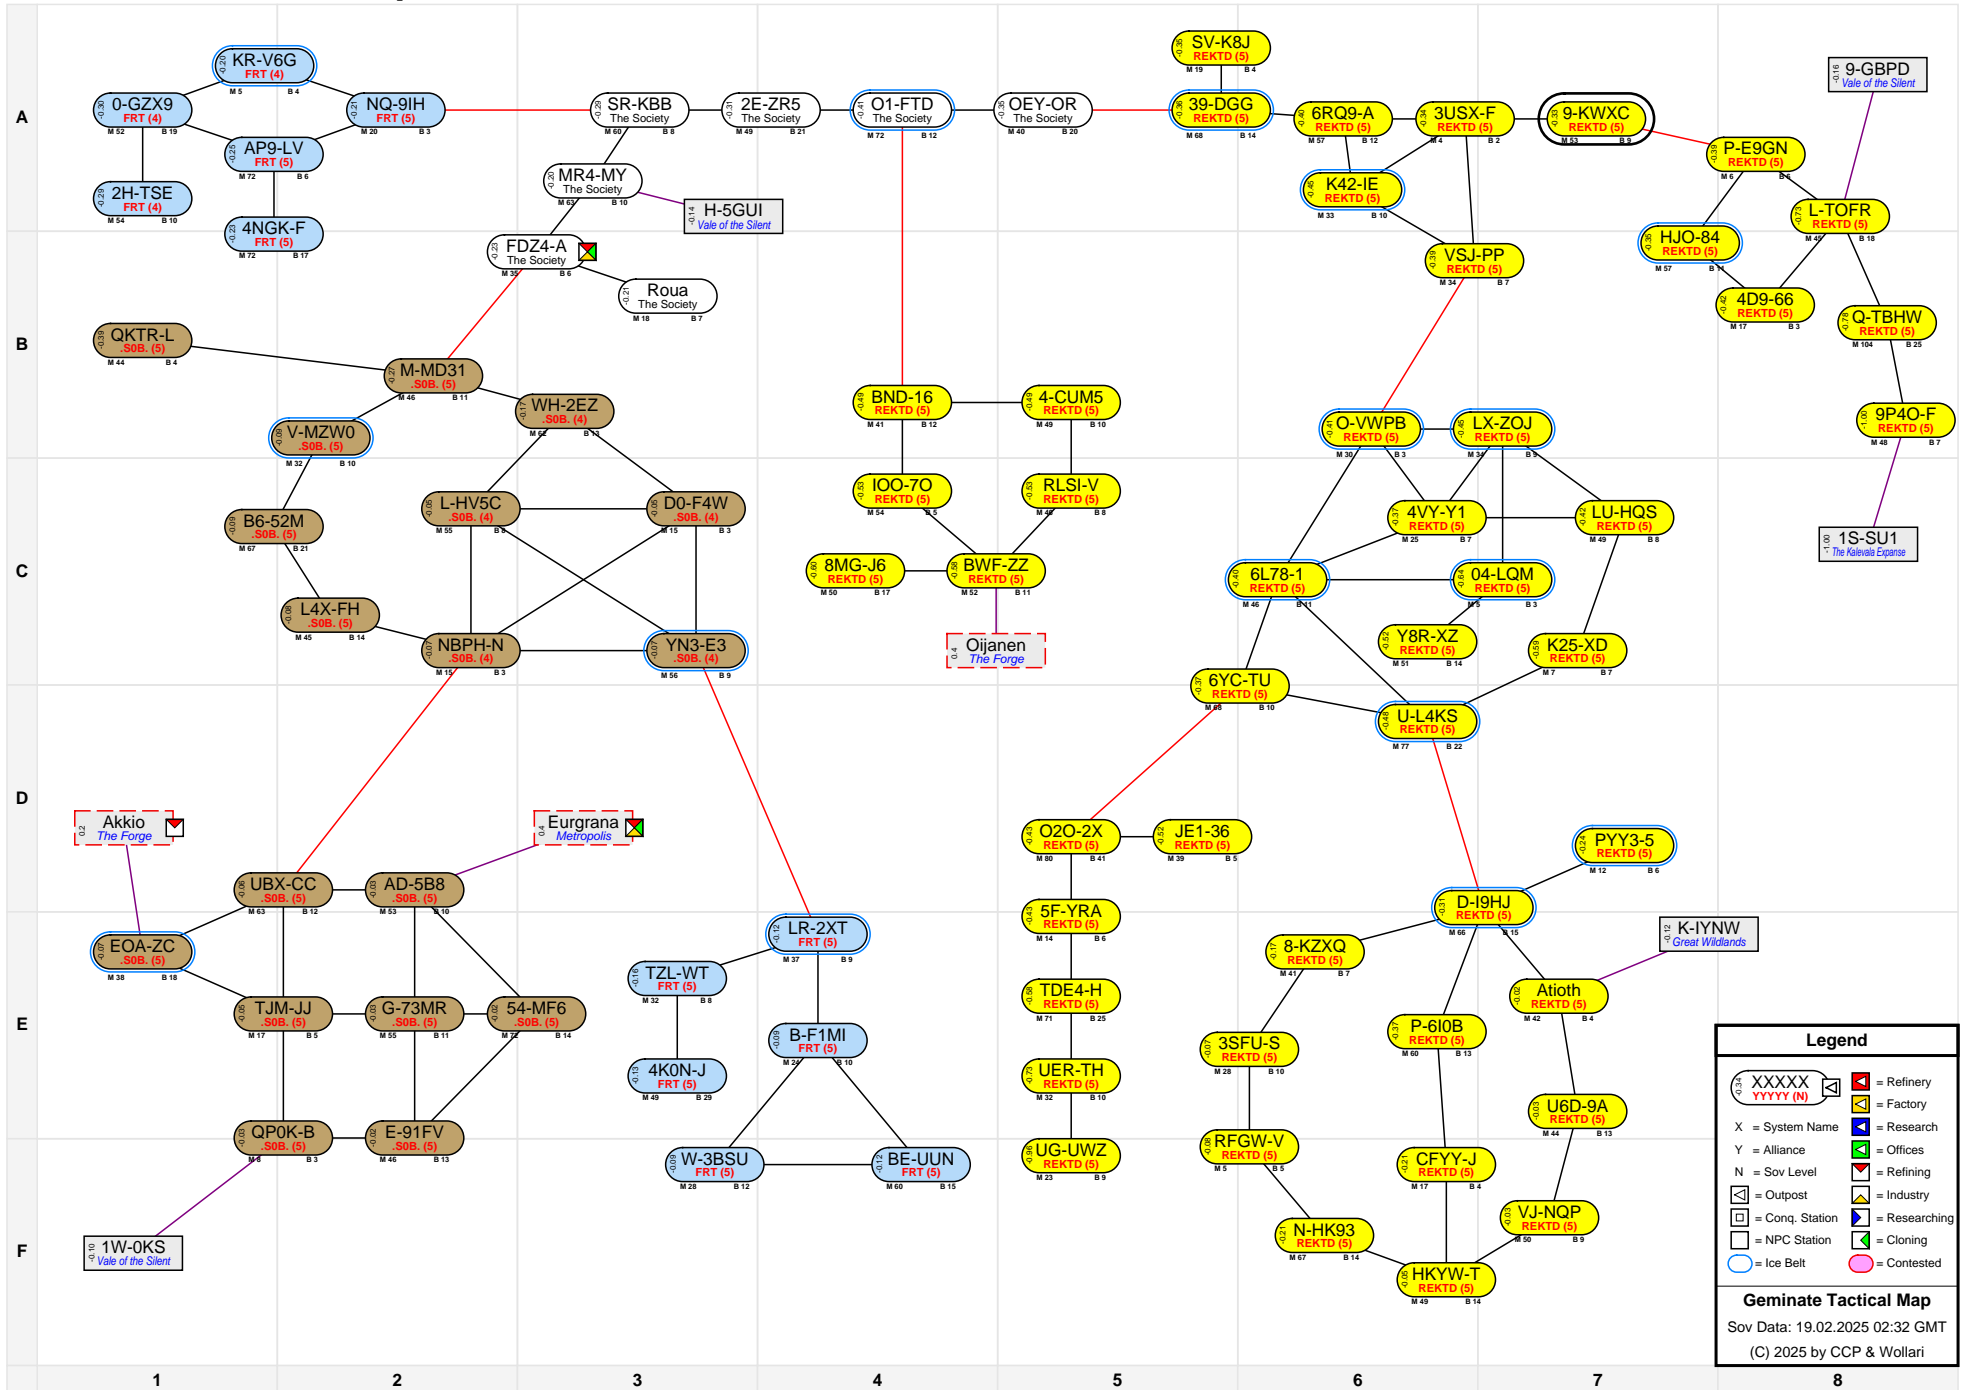

Geminate Tactical Map

Legend

- XXXXX
YYYYY (N) = Refinery
- X = System Name
- Y = Alliance
- N = Sov Level
- X = Outpost
- X = Conq. Station
- X = NPC Station
- X = Ice Belt
- X = Contested
- X = Factory
- X = Research
- X = Offices
- X = Refining
- X = Industry
- X = Researching
- X = Cloning
- X = Great Wildlands

Geminate Tactical Map
 Sov Data: 19.02.2025 02:32 GMT
 (C) 2025 by CCP & Wollari