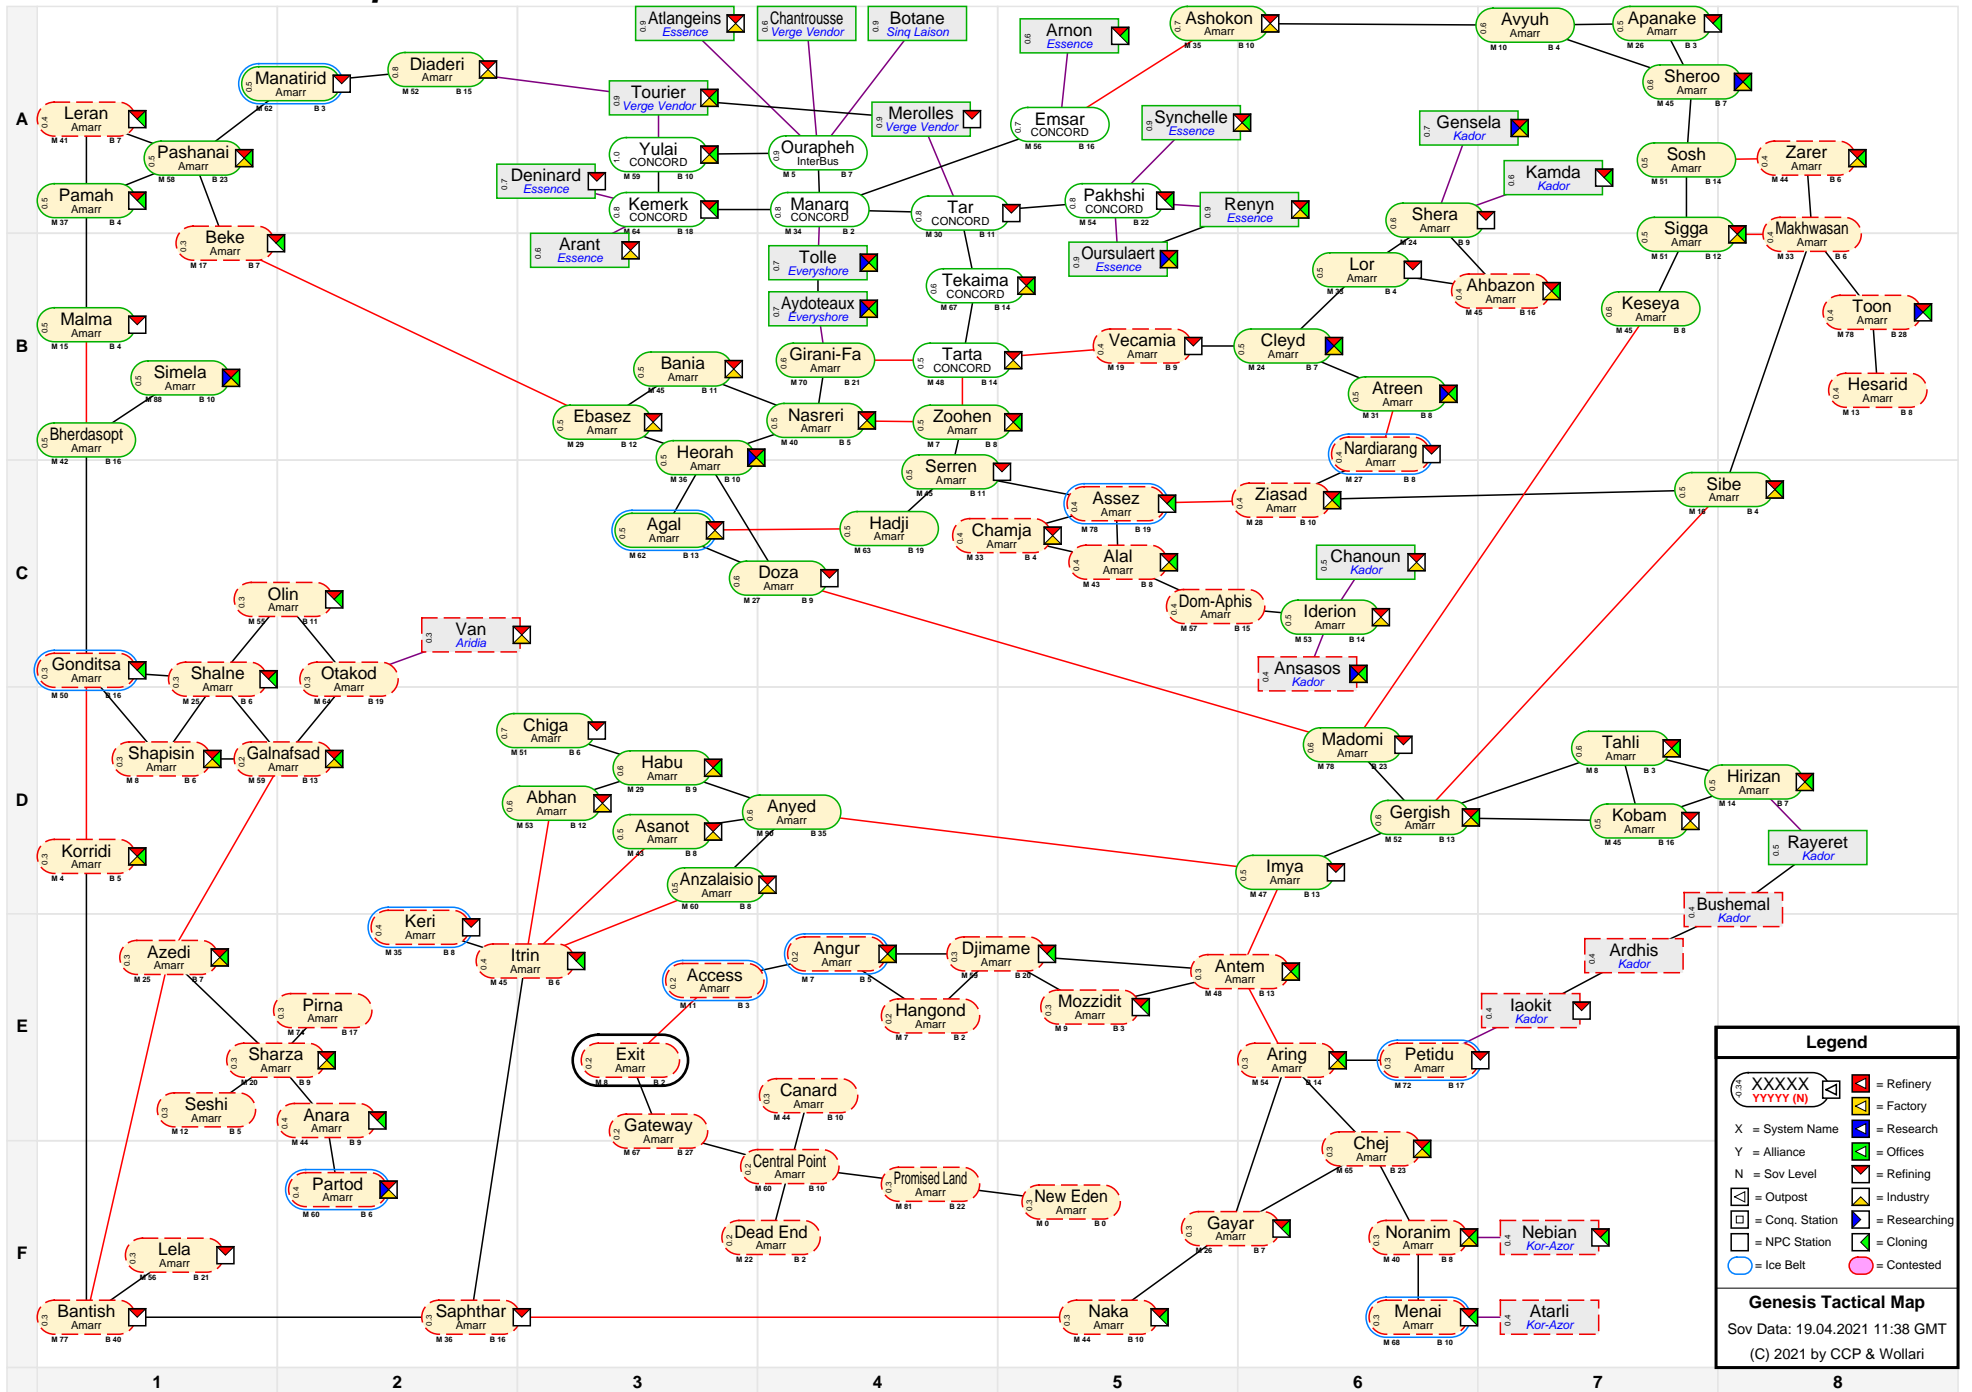

# Genesis Tactical Map

Legend	
	= Refinery
	= Factory
	= Research
	= Alliance
	= Offices
	= Sov Level
	= Refining
	= Industry
	= Outpost
	= Conq. Station
	= Researching
	= NPC Station
	= Cloning
	= Ice Belt
	= Contested

**Genesis Tactical Map**  
 Sov Data: 19.04.2021 11:38 GMT  
 (C) 2021 by CCP & Wollari