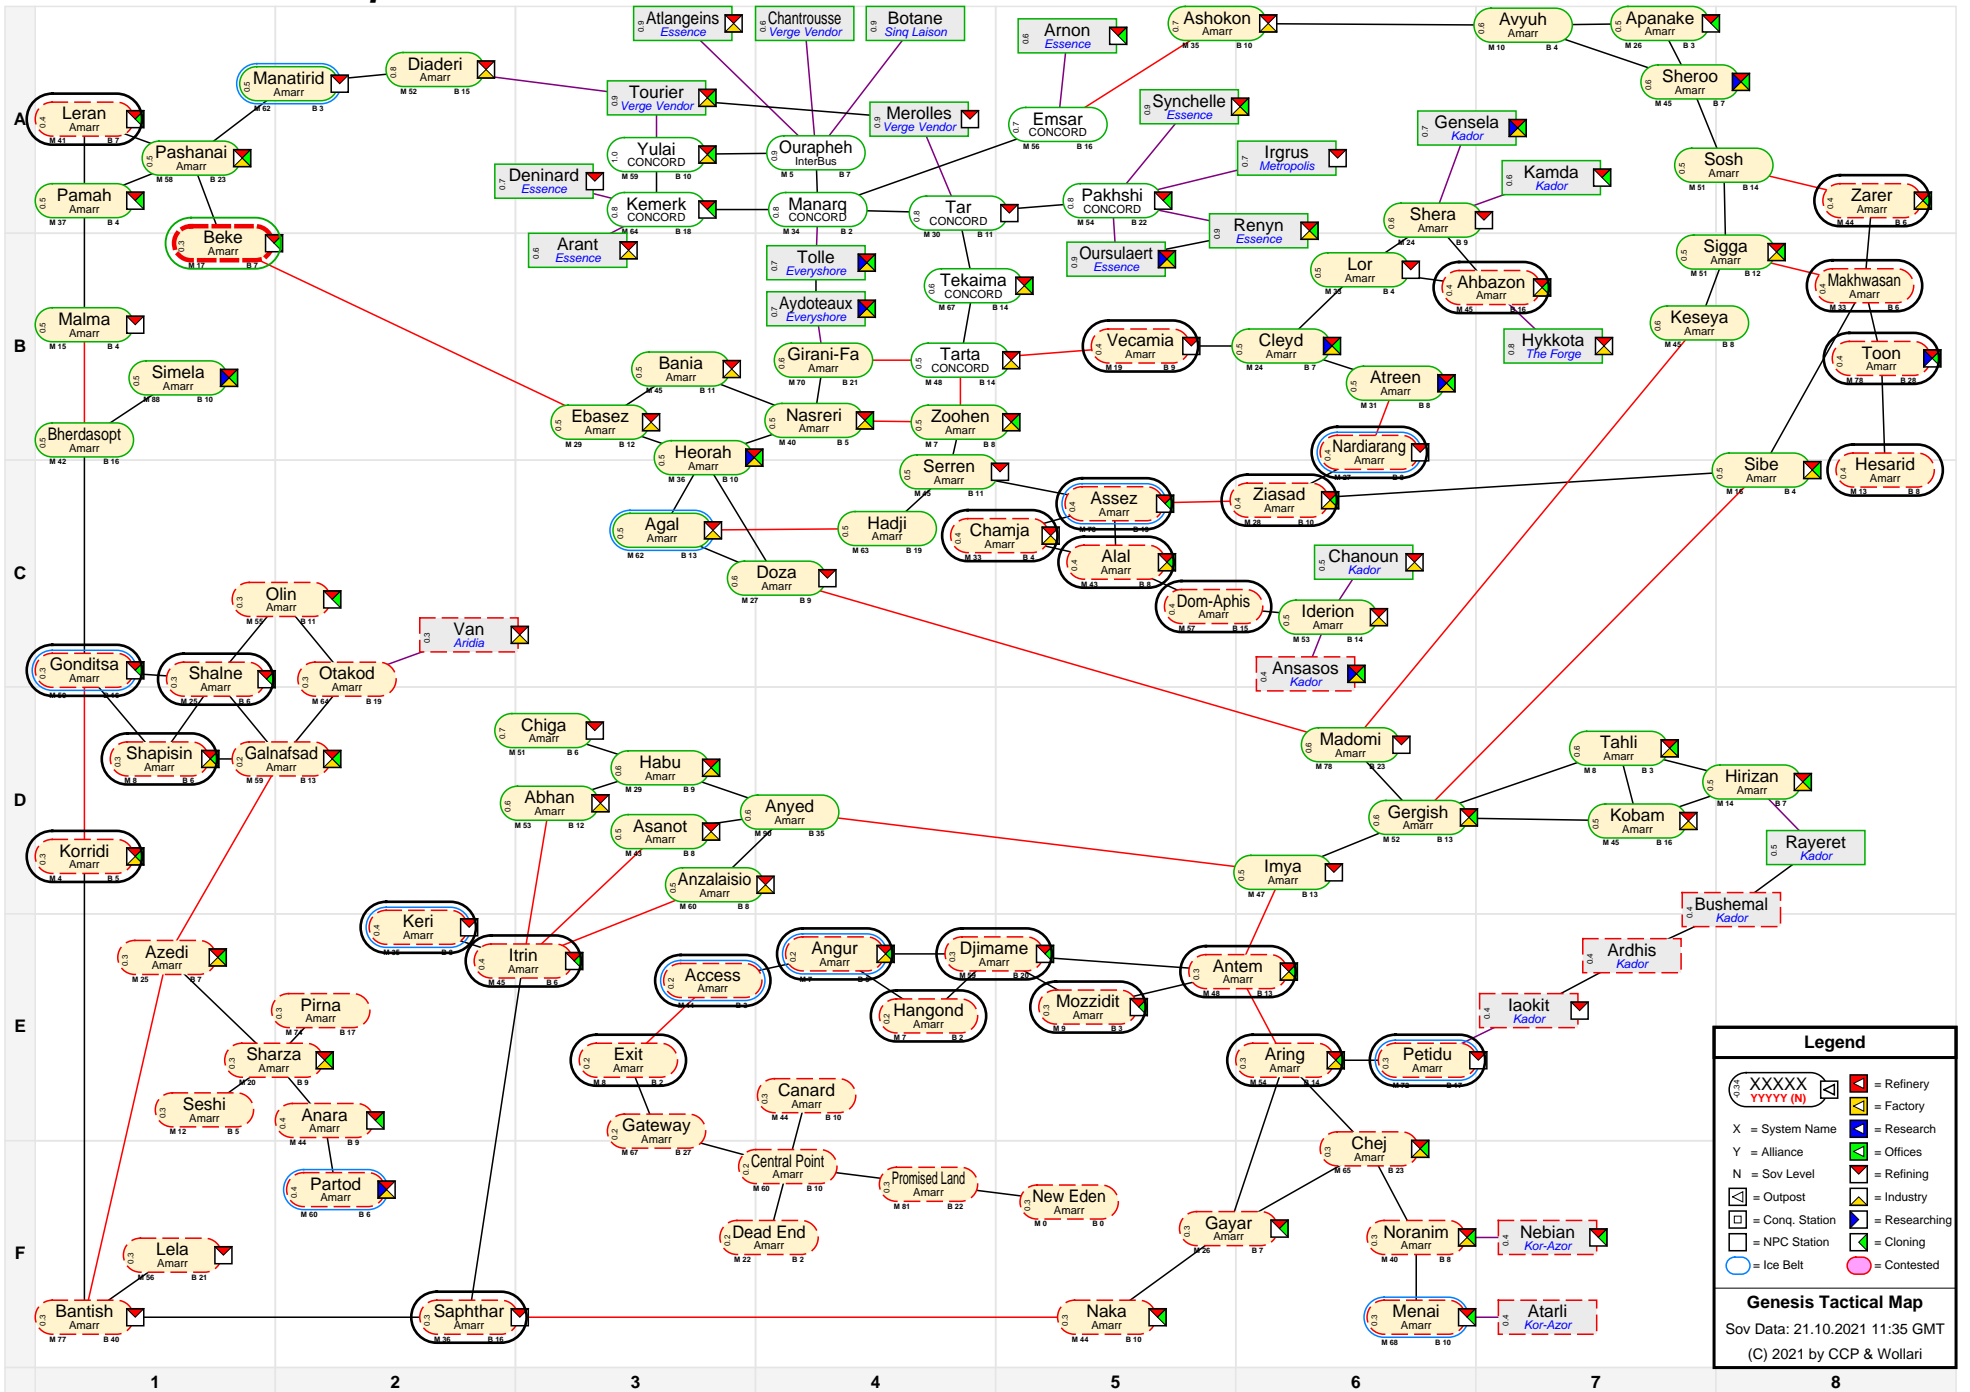

Genesis Tactical Map

Legend

- = Refinery
- = Factory
- = Research
- = Offices
- = Sov Level
- = Outpost
- = Conq. Station
- = Researching
- = NPC Station
- = Ice Belt
- = Contested

Genesis Tactical Map
 Sov Data: 21.10.2021 11:35 GMT
 (C) 2021 by CCP & Wollari