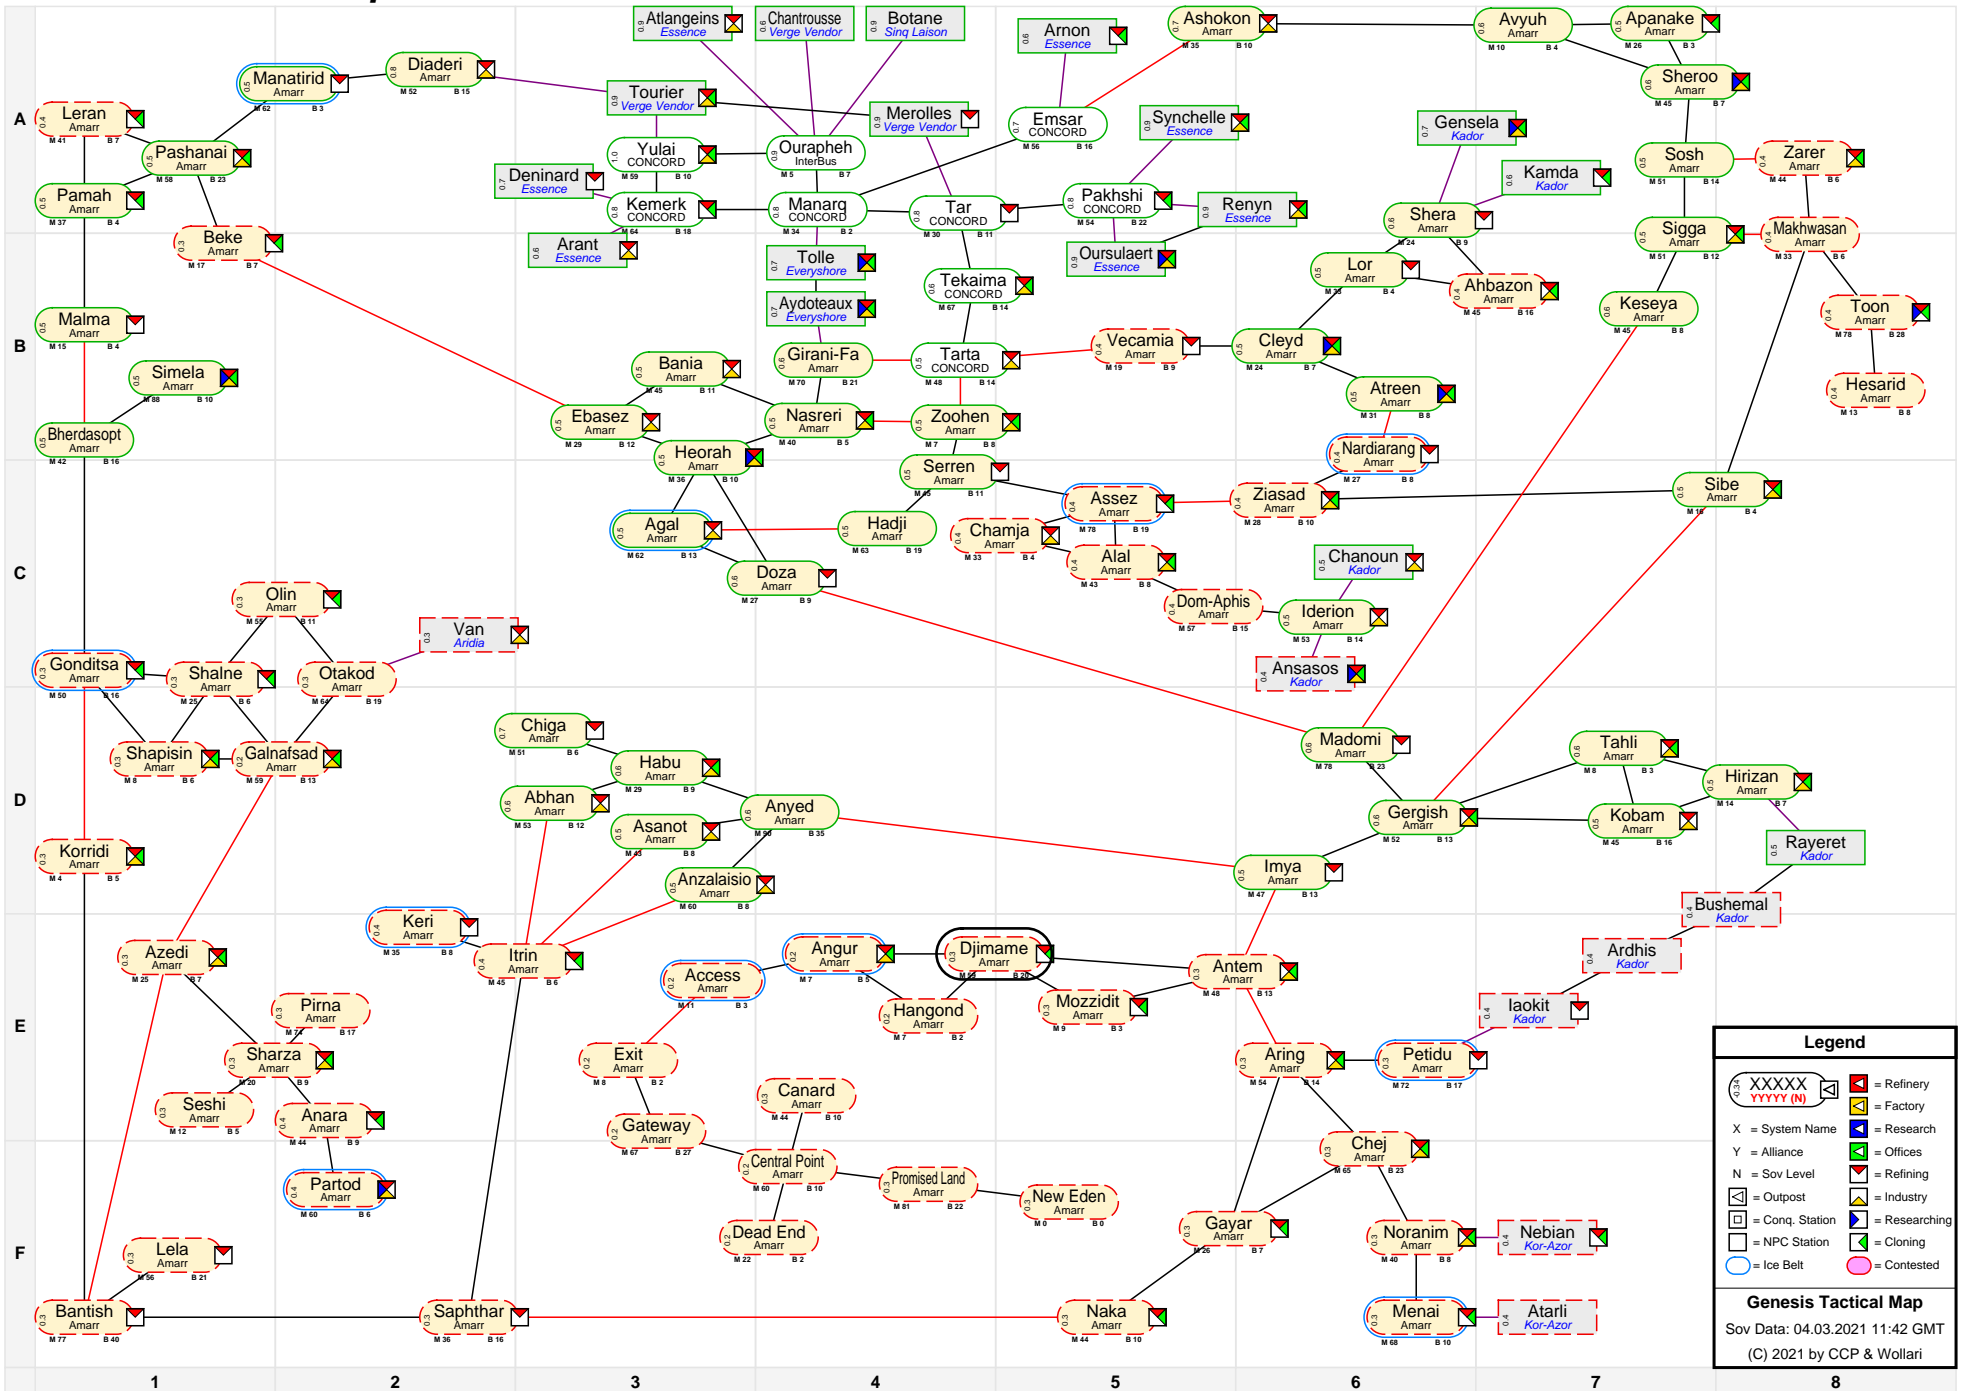

# Genesis Tactical Map

**Legend**

- XXXXXX (with icons) = Refinery
- YYYYY (with icon) = Factory
- X = System Name
- Y = Alliance
- N = Sov Level
- (with icon) = Research
- (with icon) = Offices
- (with icon) = Refining
- (with icon) = Industry
- (with icon) = Outpost
- (with icon) = Conq. Station
- (with icon) = Researching
- (with icon) = NPC Station
- (with icon) = Cloning
- (with icon) = Contested
- (with icon) = Ice Belt

**Genesis Tactical Map**  
 Sov Data: 04.03.2021 11:42 GMT  
 (C) 2021 by CCP & Wollari