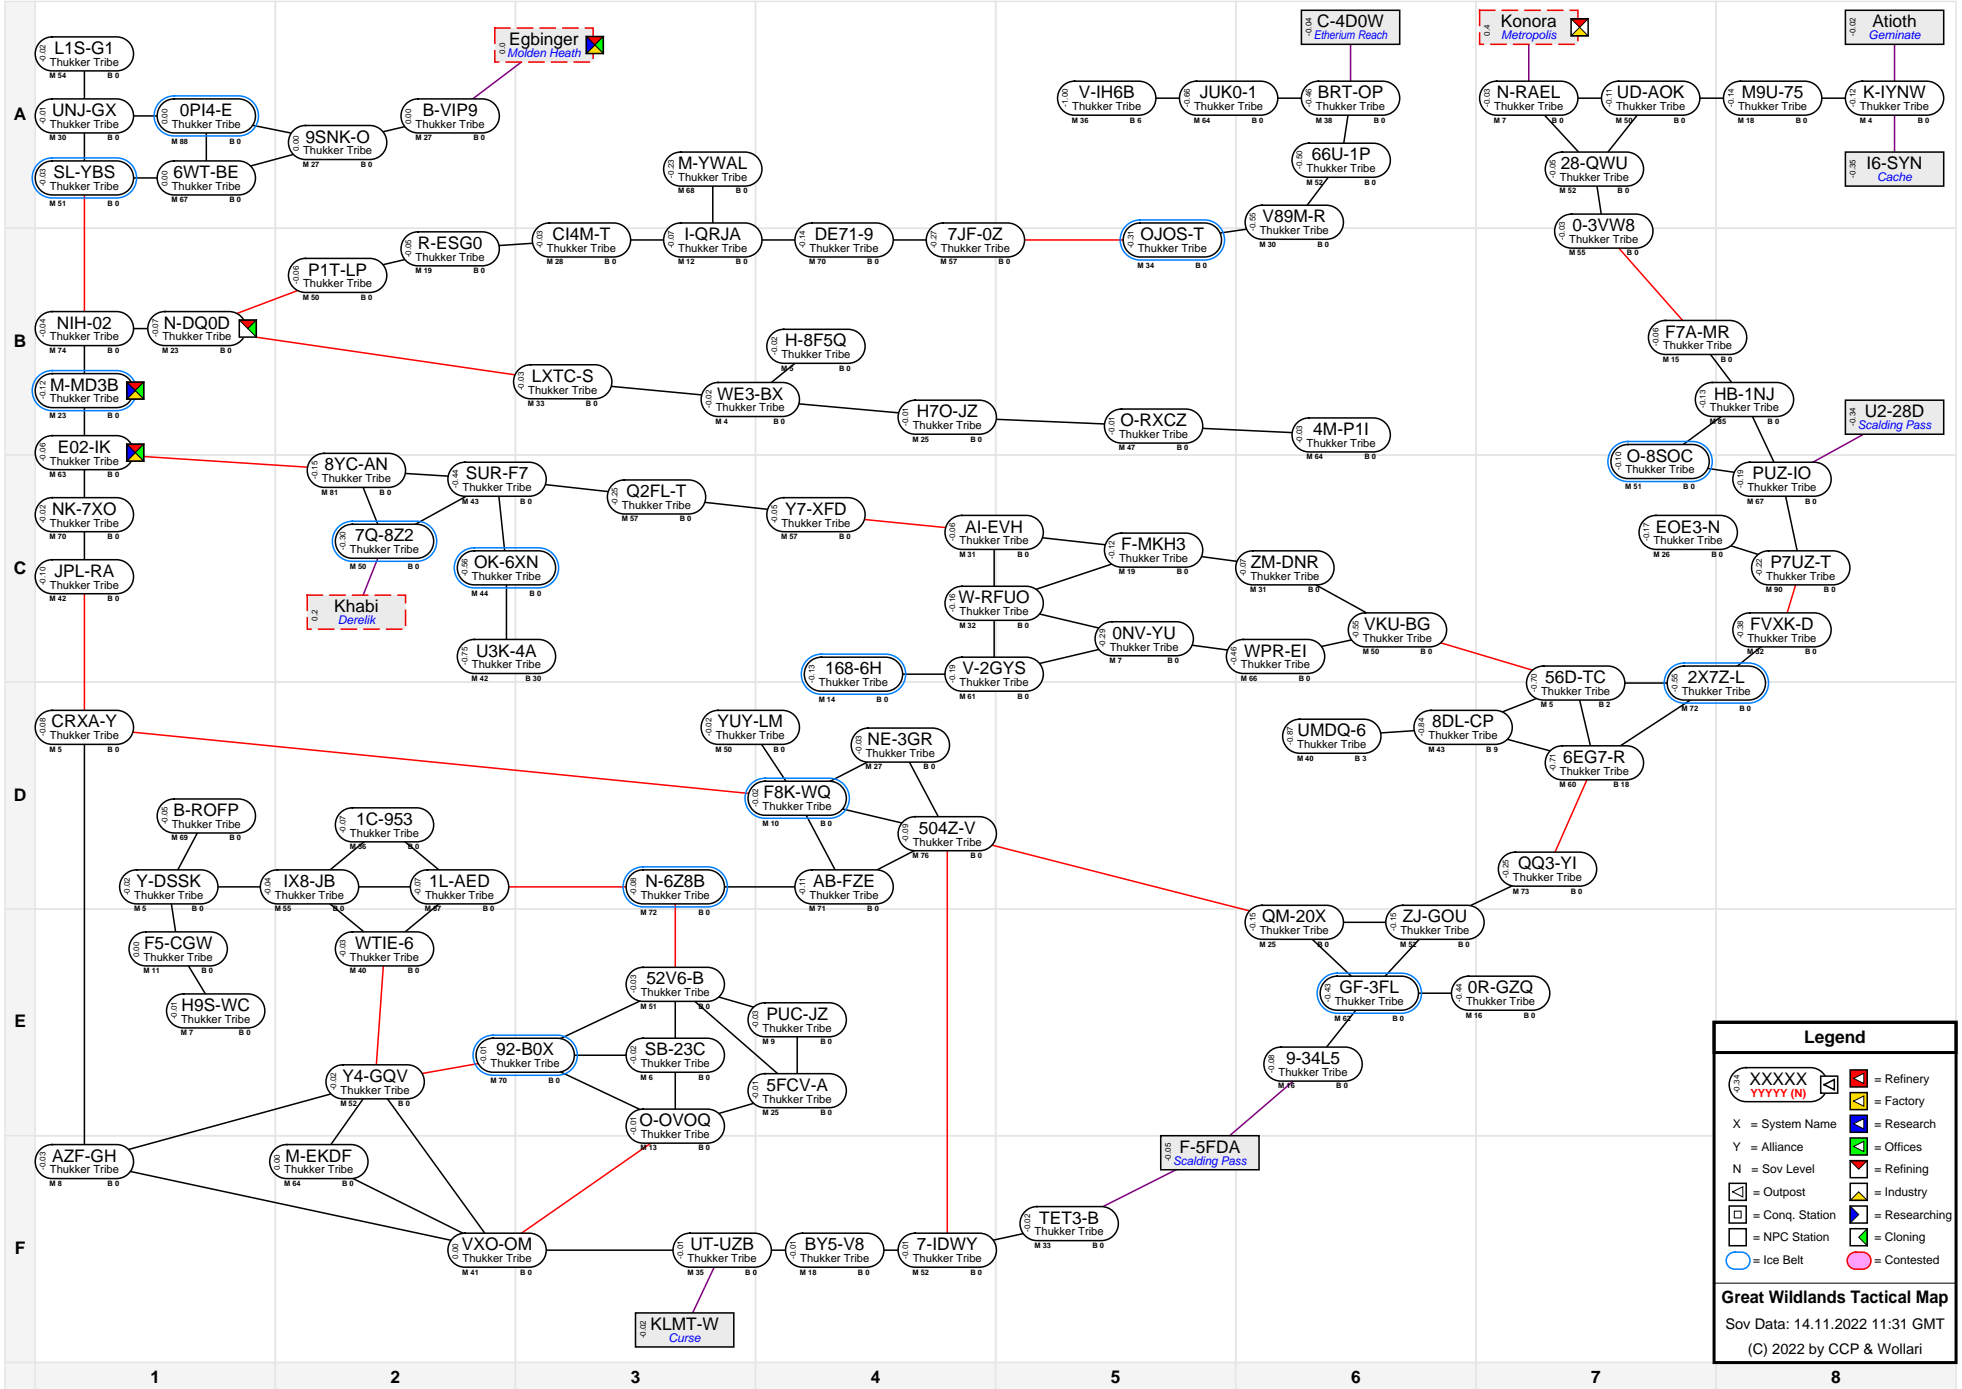

Great Wildlands Tactical Map

Legend

- XXXXXX YYYYY (N) = Factory
- X = System Name
- Y = Alliance
- N = Sov Level
- [Icon] = Outpost
- [Icon] = Conq. Station
- [Icon] = NPC Station
- [Icon] = Ice Belt
- [Icon] = Contested
- [Icon] = Refinery
- [Icon] = Factory
- [Icon] = Research
- [Icon] = Offices
- [Icon] = Refining
- [Icon] = Industry
- [Icon] = Researching
- [Icon] = Cloning

Great Wildlands Tactical Map
 Sov Data: 14.11.2022 11:31 GMT
 (C) 2022 by CCP & Wollari