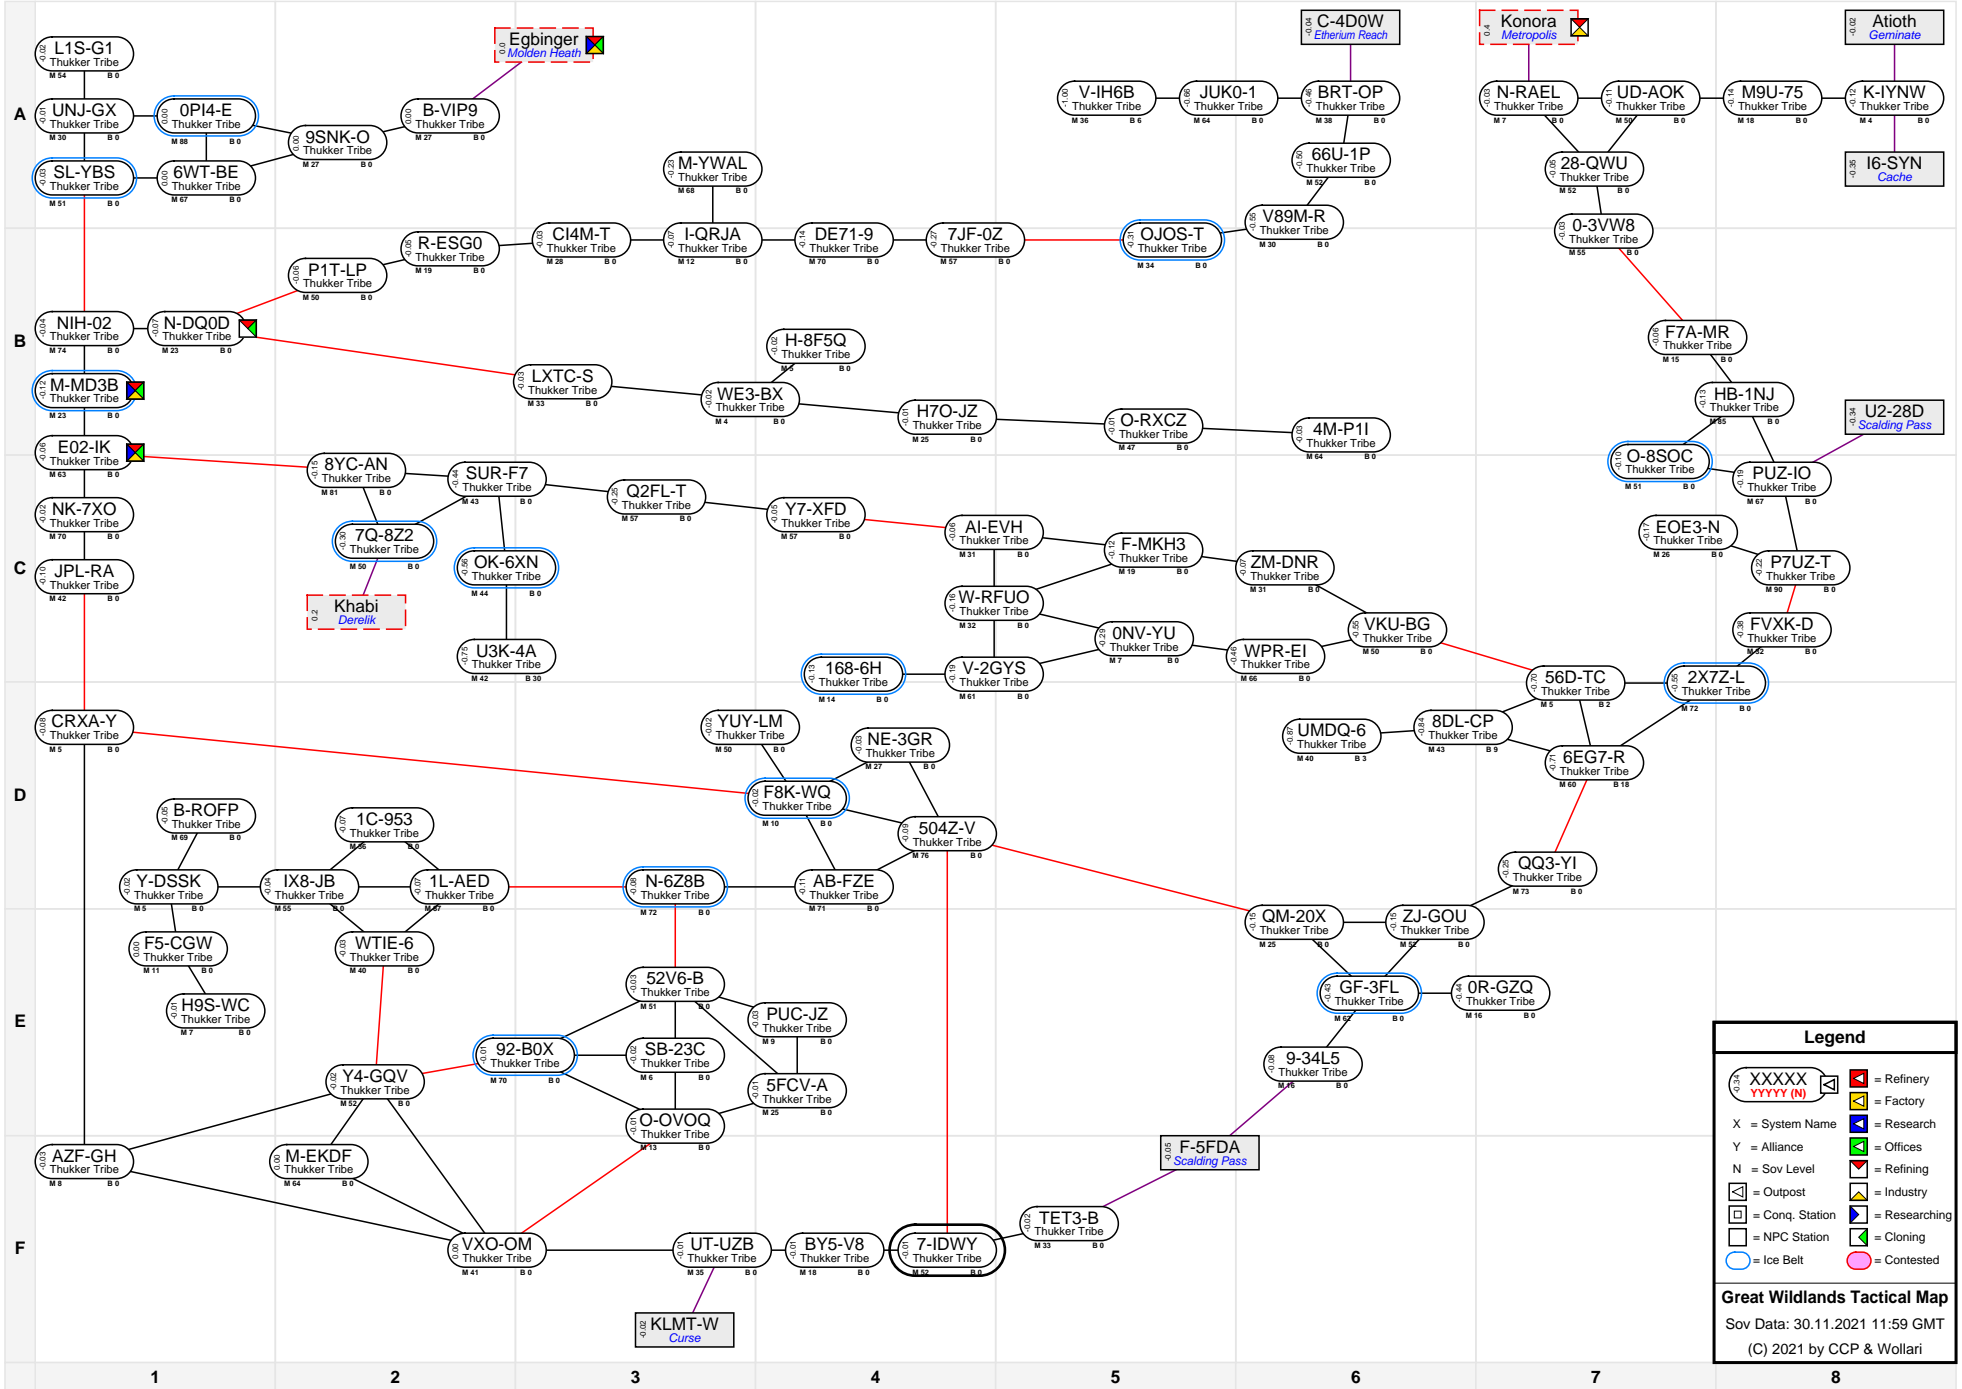

# Great Wildlands Tactical Map

**Legend**

- XXXXXX (with icons) = Refinery
- YYYY (with icon) = Factory
- X = System Name
- Y = Alliance
- N = Sov Level
- (with icon) = Outpost
- (with icon) = Conq. Station
- (with icon) = NPC Station
- (with icon) = Ice Belt
- (with icon) = Contested

**Great Wildlands Tactical Map**  
 Sov Data: 30.11.2021 11:59 GMT  
 (C) 2021 by CCP & Wollari