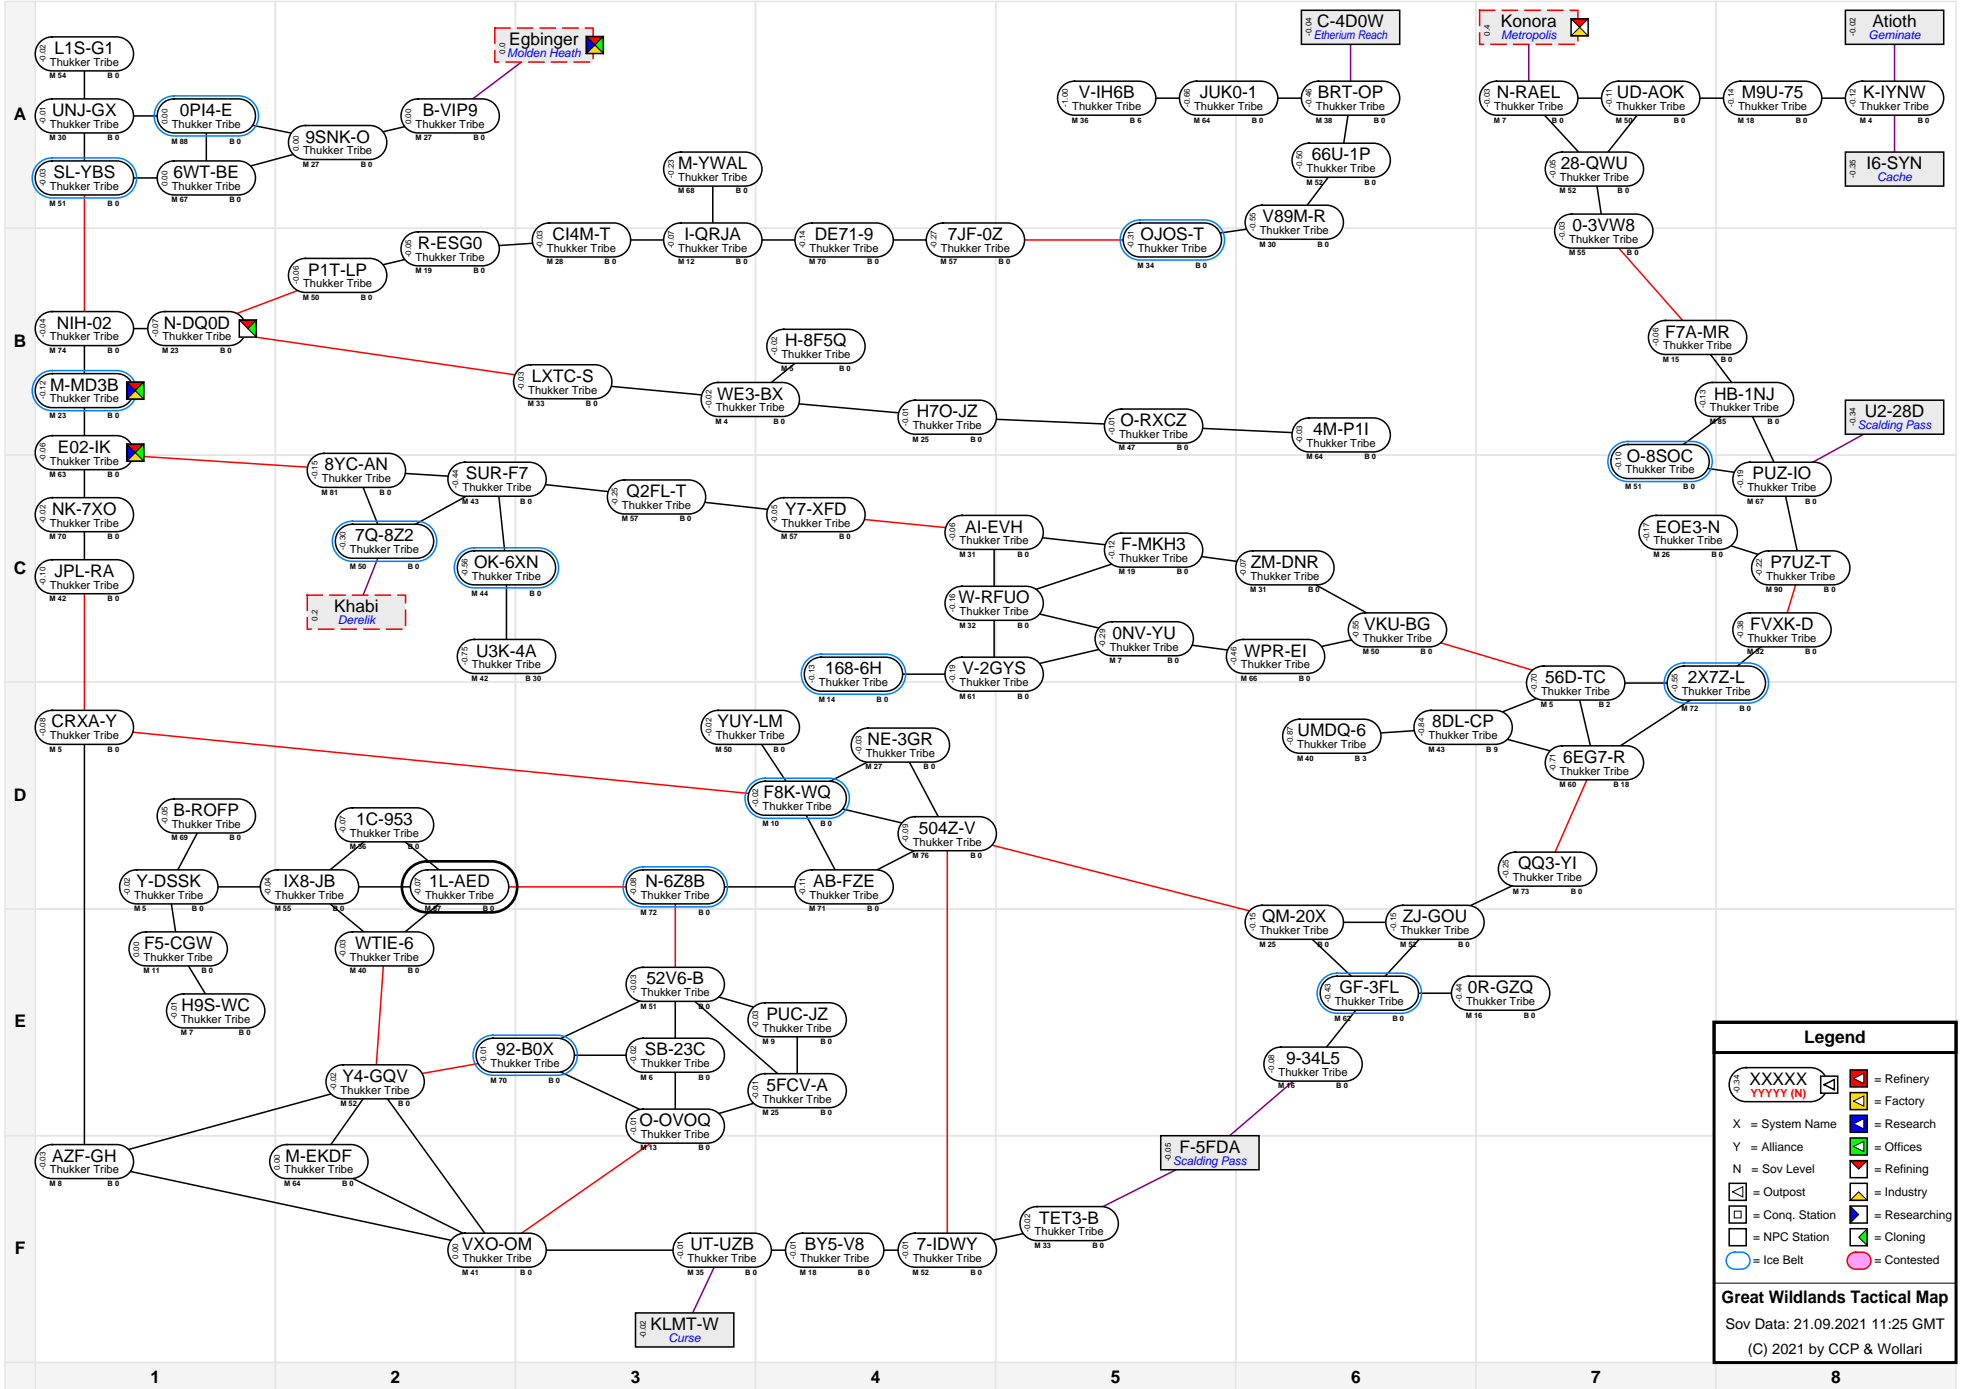

Great Wildlands Tactical Map

Legend

- XXXXXX (with icons) = Refinery
- YYYY (with icon) = Factory
- X = System Name
- Y = Alliance
- N = Sov Level
- (with icon) = Outpost
- (with icon) = Conq. Station
- (with icon) = NPC Station
- (with icon) = Ice Belt
- (with icon) = Contested

Great Wildlands Tactical Map
 Sov Data: 21.09.2021 11:25 GMT
 (C) 2021 by CCP & Wollari