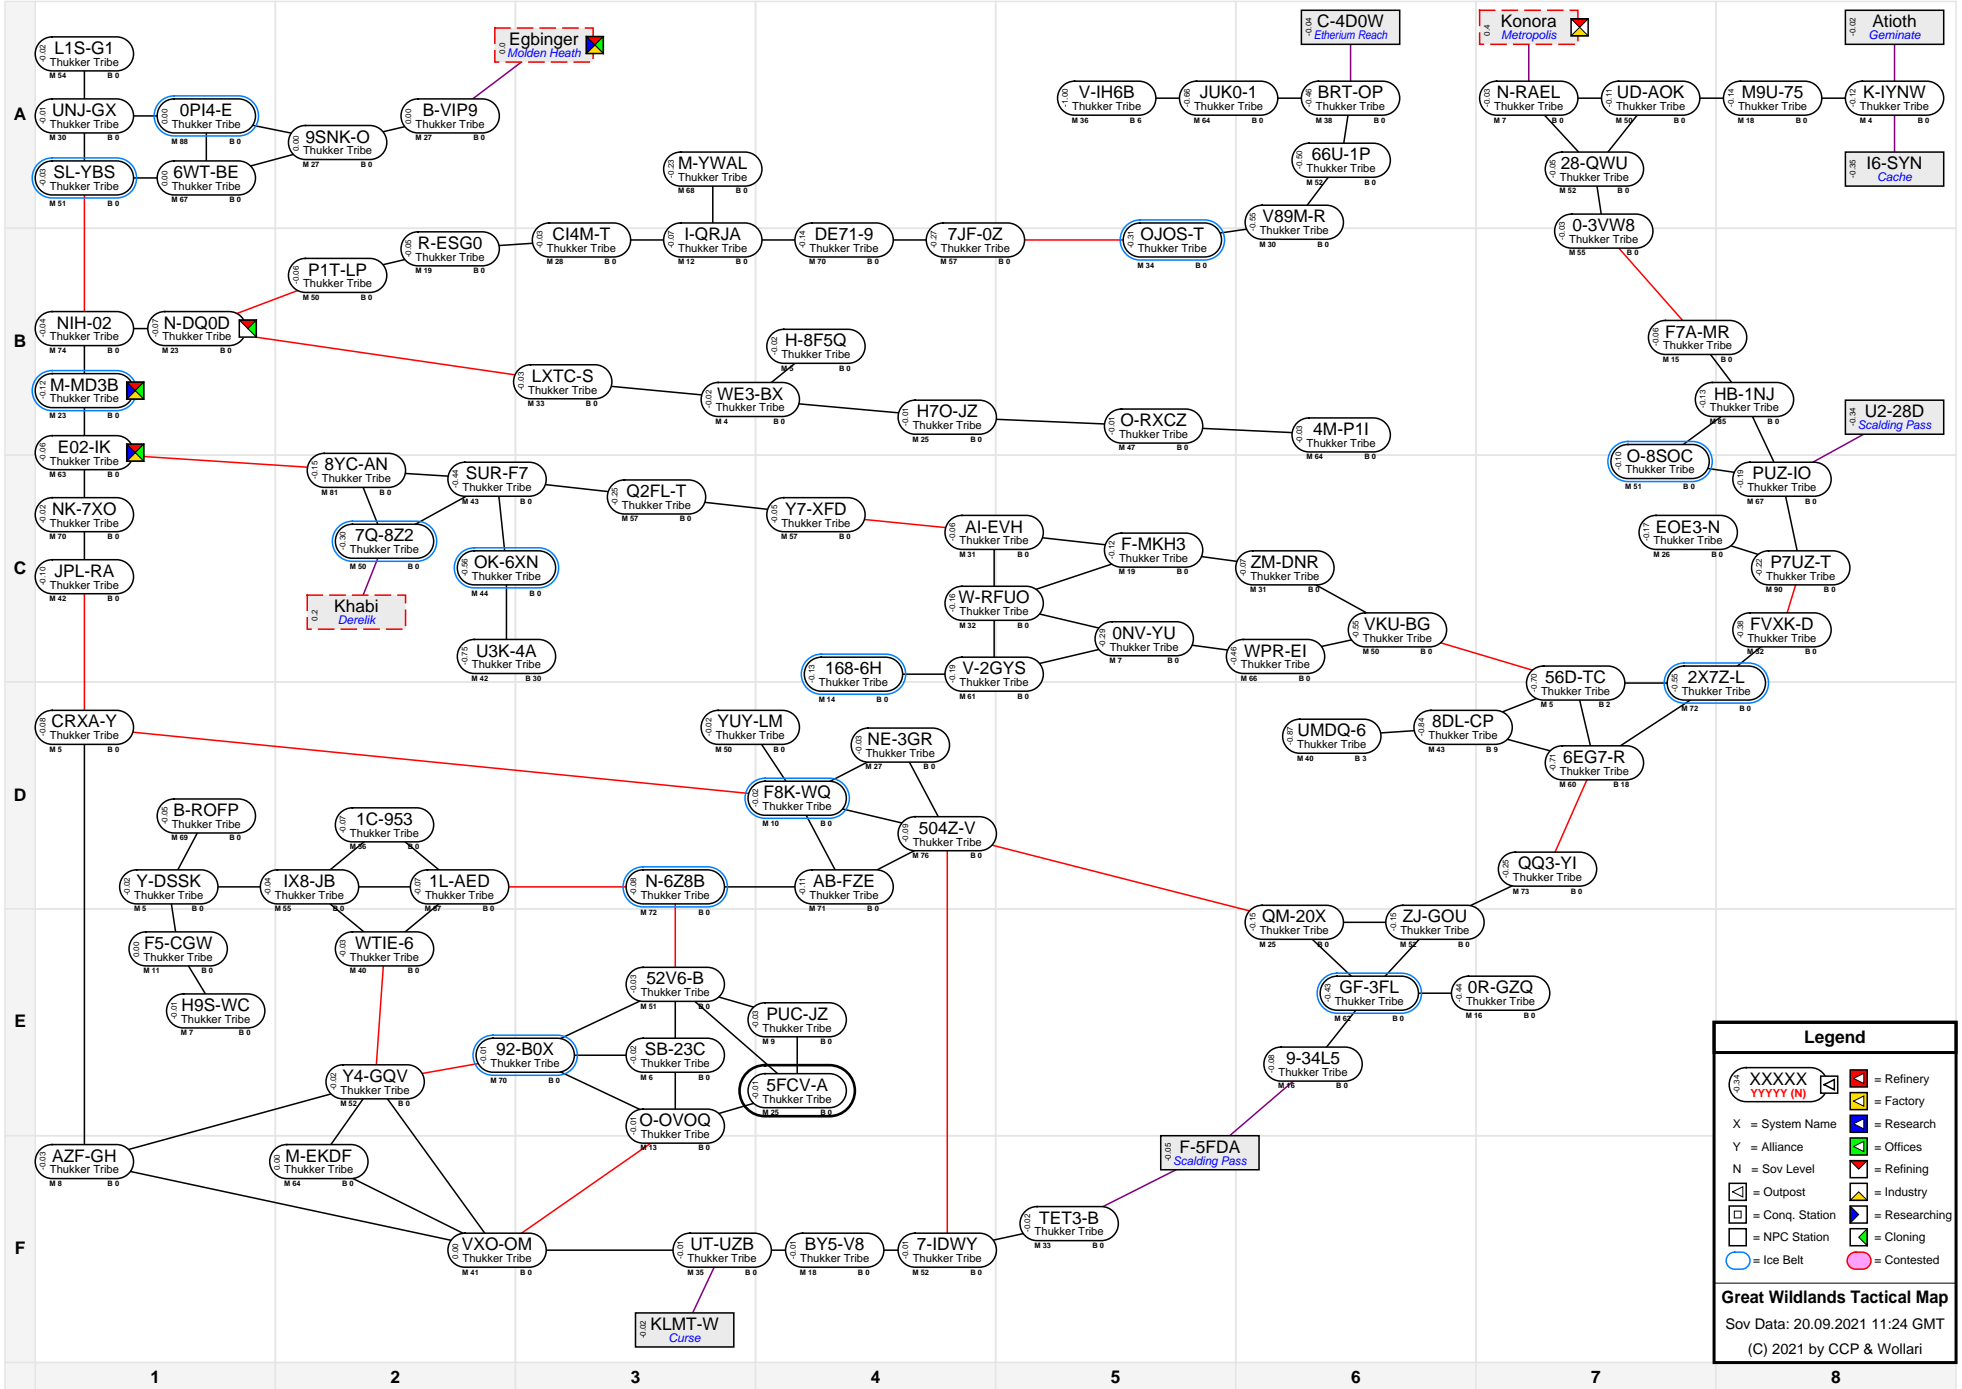

# Great Wildlands Tactical Map

**Legend**

- XXXXXX (with icon) = Refinery
- YYYY (N) (with icon) = Factory
- X = System Name
- Y = Alliance
- N = Sov Level
- [Icon] = Outpost
- [Icon] = Conq. Station
- [Icon] = Researching
- [Icon] = NPC Station
- [Icon] = Cloning
- [Icon] = Ice Belt
- [Icon] = Contested

**Great Wildlands Tactical Map**  
 Sov Data: 20.09.2021 11:24 GMT  
 (C) 2021 by CCP & Wollari