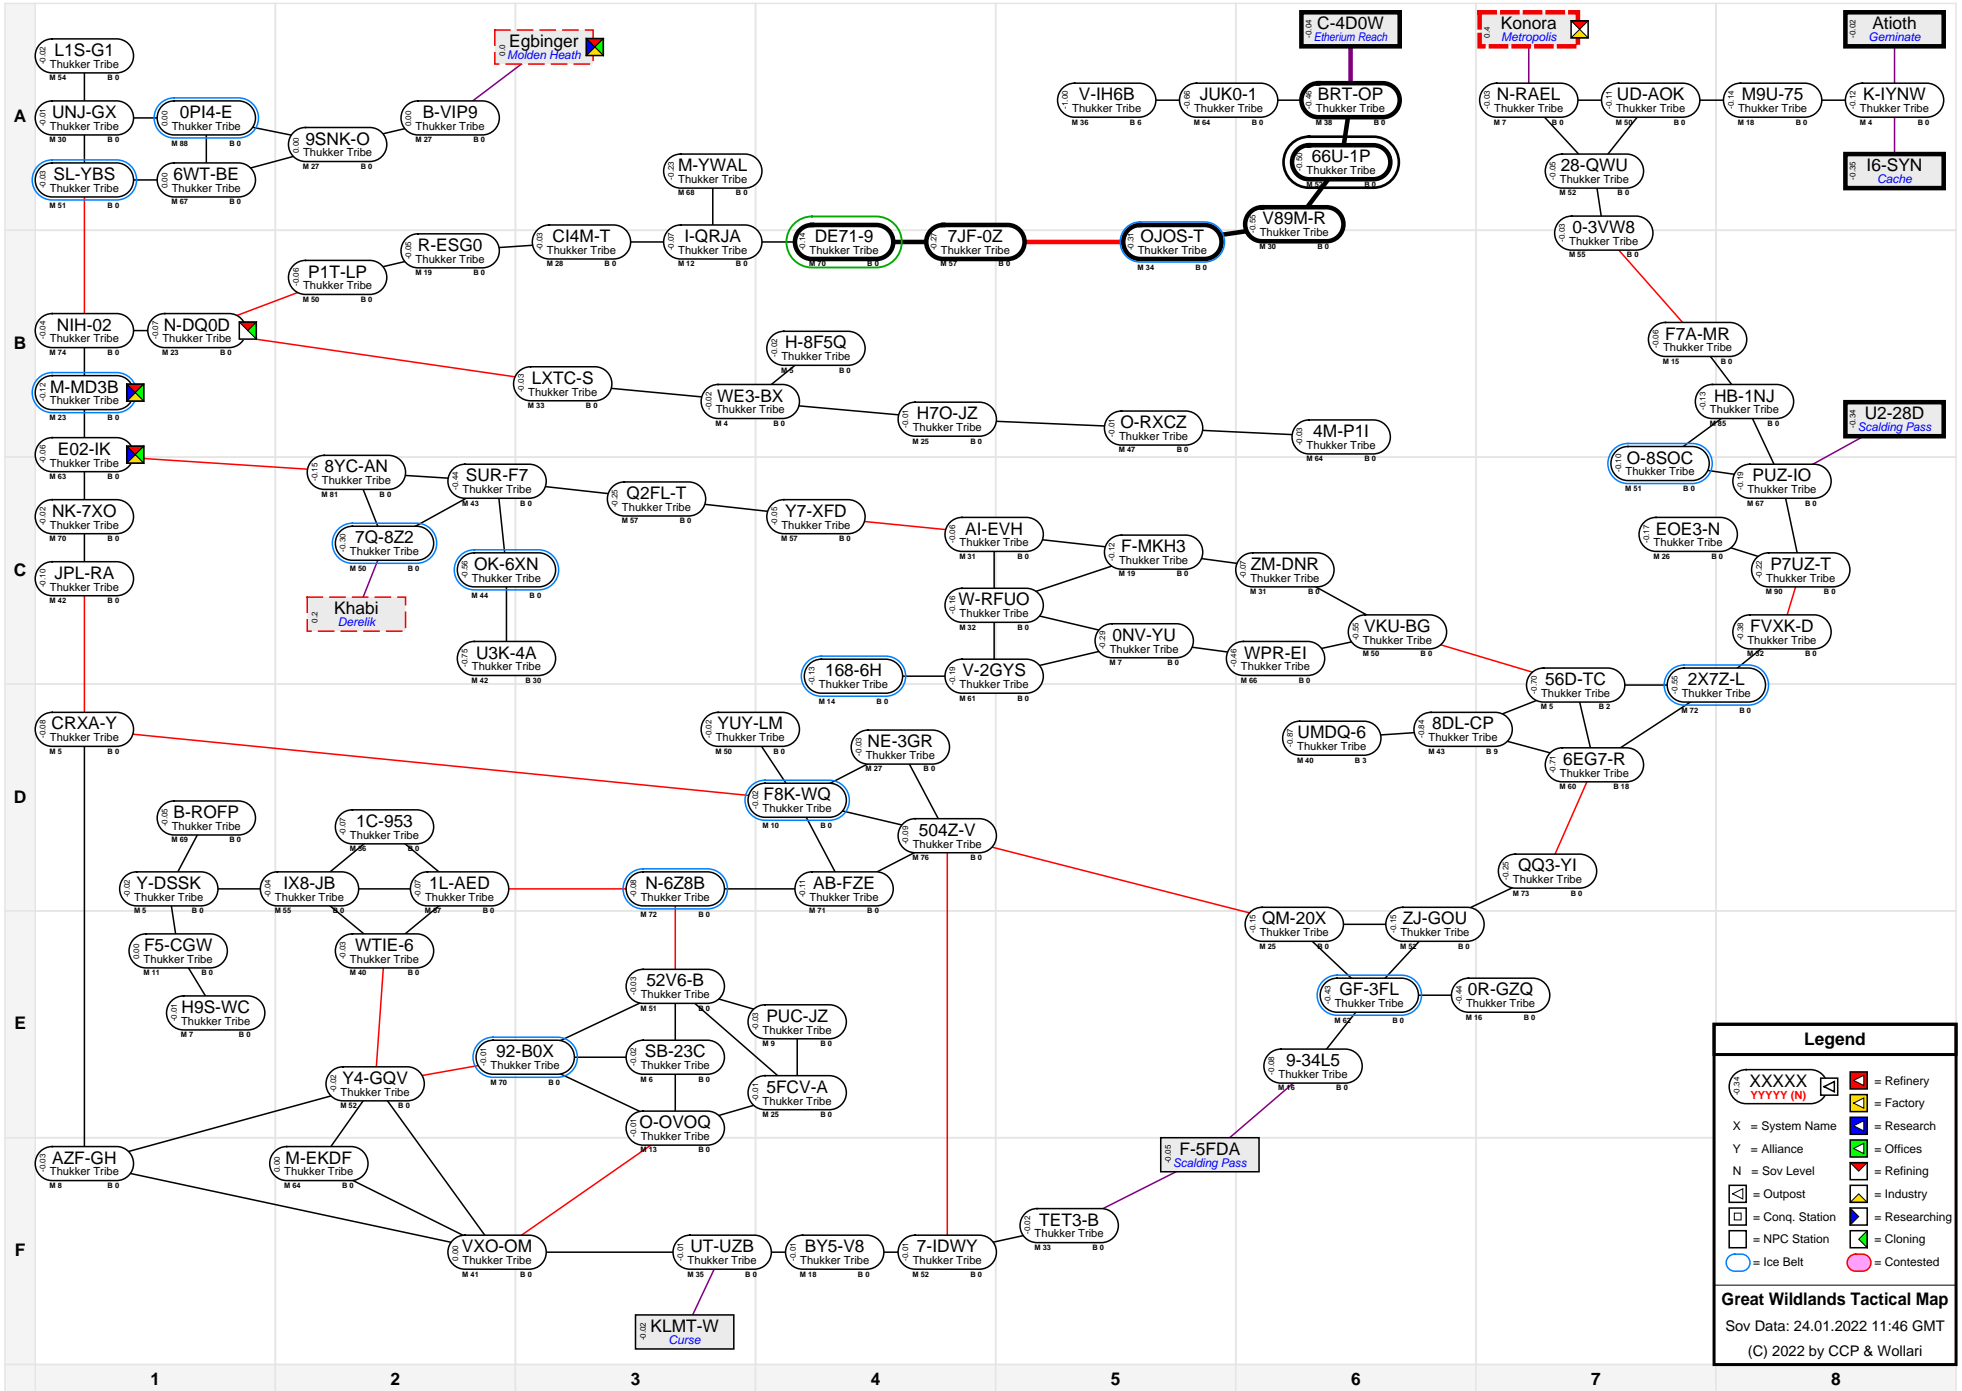

Great Wildlands Tactical Map

Legend

- XXXXXX (with icons) = Refinery
- YYYY (N) (with icon) = Factory
- X = System Name
- Y = Alliance
- N = Sov Level
- O = Outpost
- C = Conq. Station
- R = Researching
- I = Industry
- S = NPC Station
- Cl = Cloning

Great Wildlands Tactical Map
 Sov Data: 24.01.2022 11:46 GMT
 (C) 2022 by CCP & Wollari