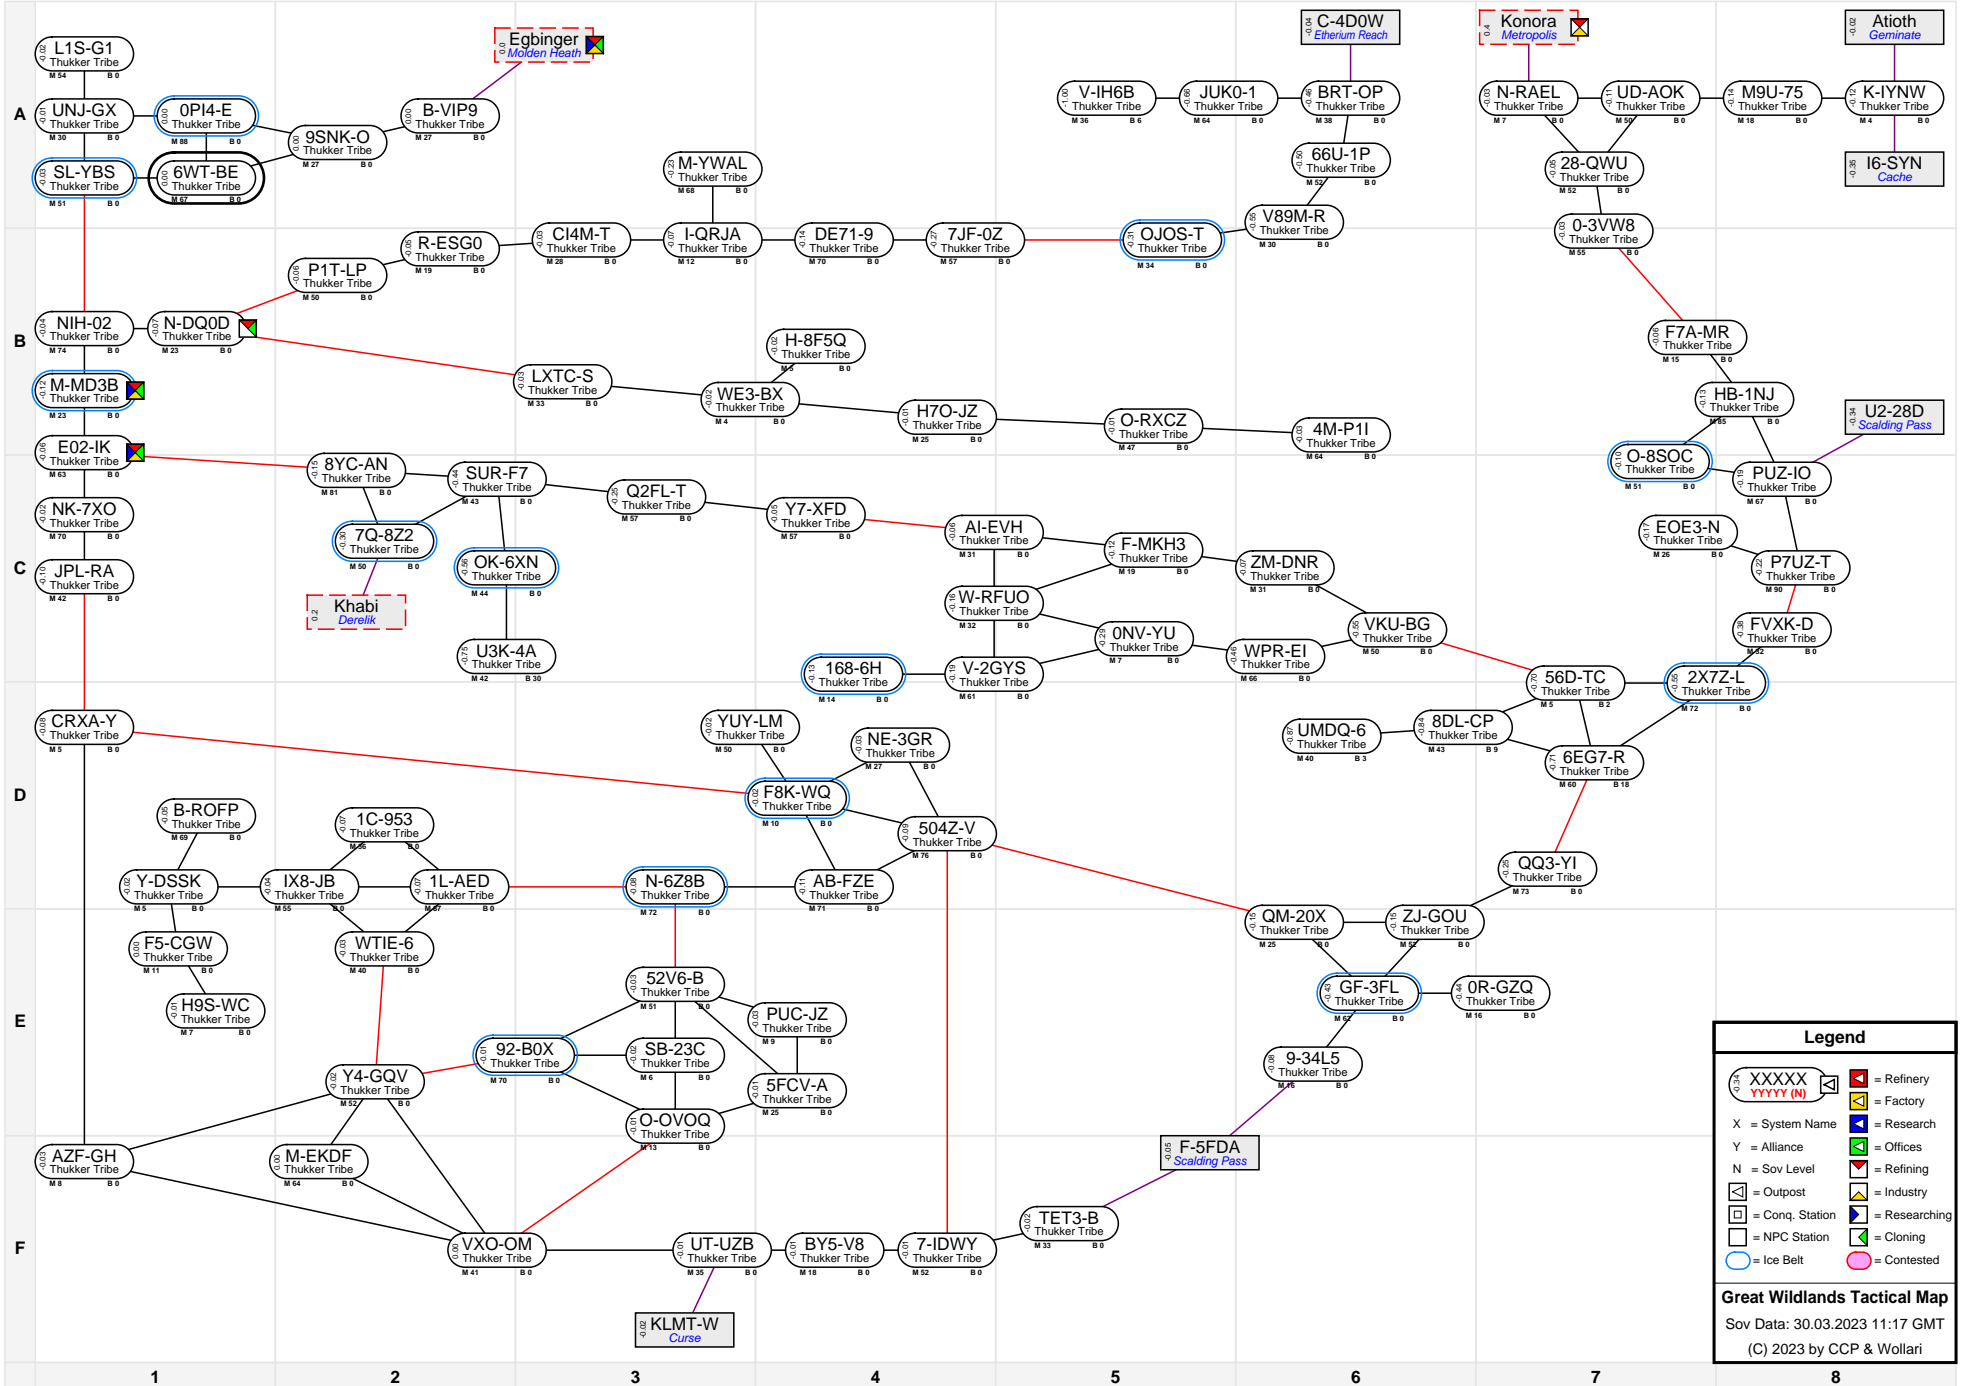

# Great Wildlands Tactical Map

**Legend**

- XXXXXX (with icons) = Refinery
- YYYY (N) (with icon) = Factory
- X = System Name
- Y = Alliance
- N = Sov Level
- (with icon) = Outpost
- (with icon) = Conq. Station
- (with icon) = NPC Station
- (with icon) = Researching
- (with icon) = Cloning
- (with icon) = Contested

**Great Wildlands Tactical Map**  
 Sov Data: 30.03.2023 11:17 GMT  
 (C) 2023 by CCP & Wollari