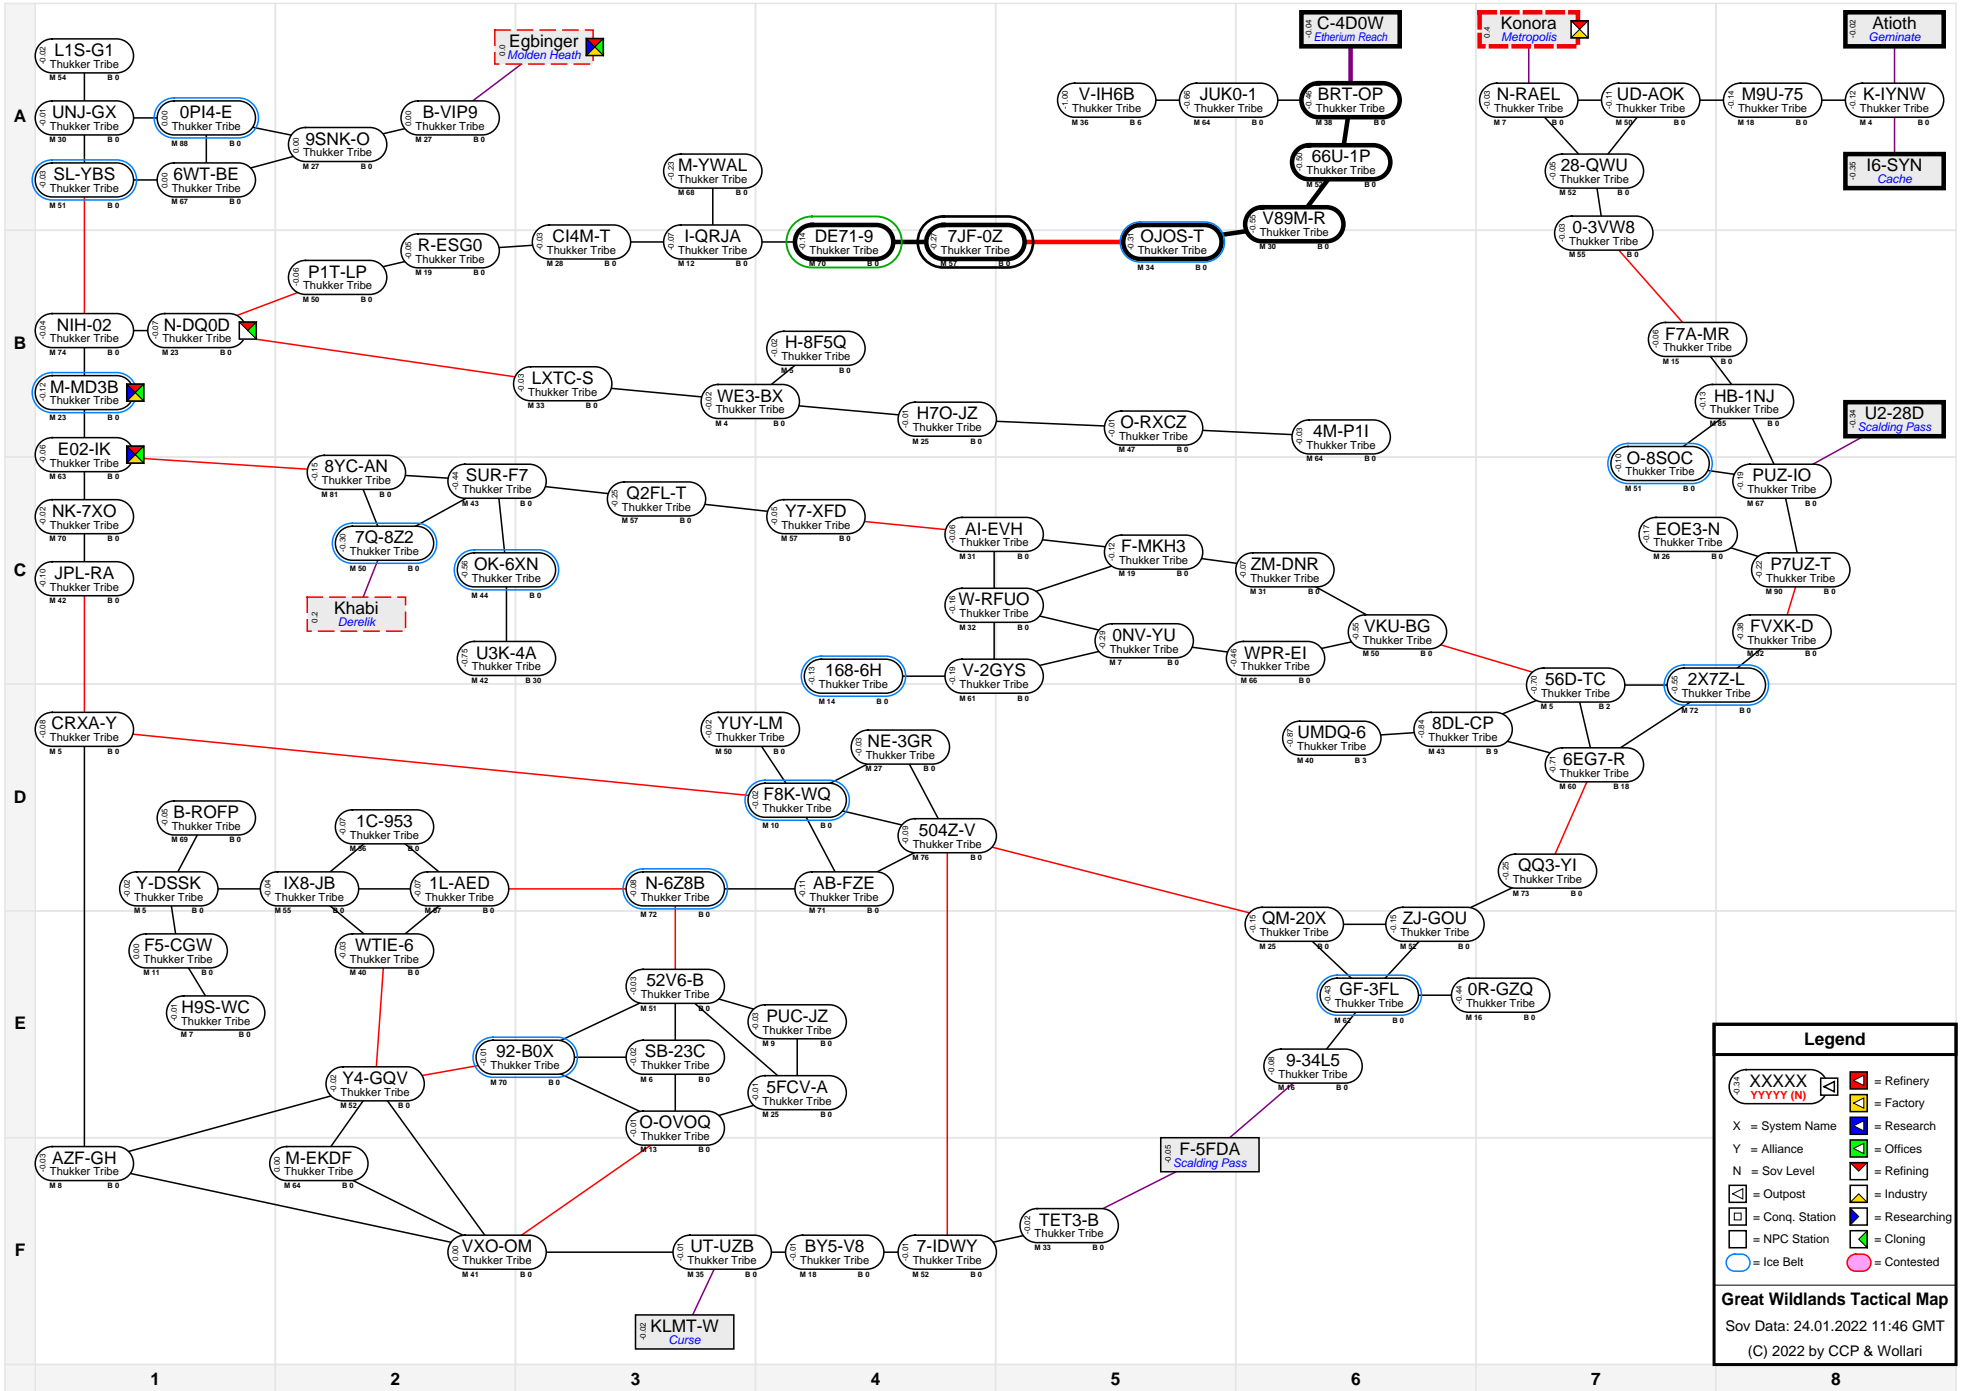

Great Wildlands Tactical Map

Legend

- XXXXXX (with icons) = Refinery
- YYYY (N) (with icon) = Factory
- X = System Name
- Y = Alliance
- N = Sov Level
- (with icon) = Outpost
- (with icon) = Conq. Station
- (with icon) = NPC Station
- (with icon) = Ice Belt
- (with icon) = Contested
- (with icon) = Research
- (with icon) = Offices
- (with icon) = Refining
- (with icon) = Industry
- (with icon) = Researching
- (with icon) = Cloning

Great Wildlands Tactical Map
 Sov Data: 24.01.2022 11:46 GMT
 (C) 2022 by CCP & Wollari