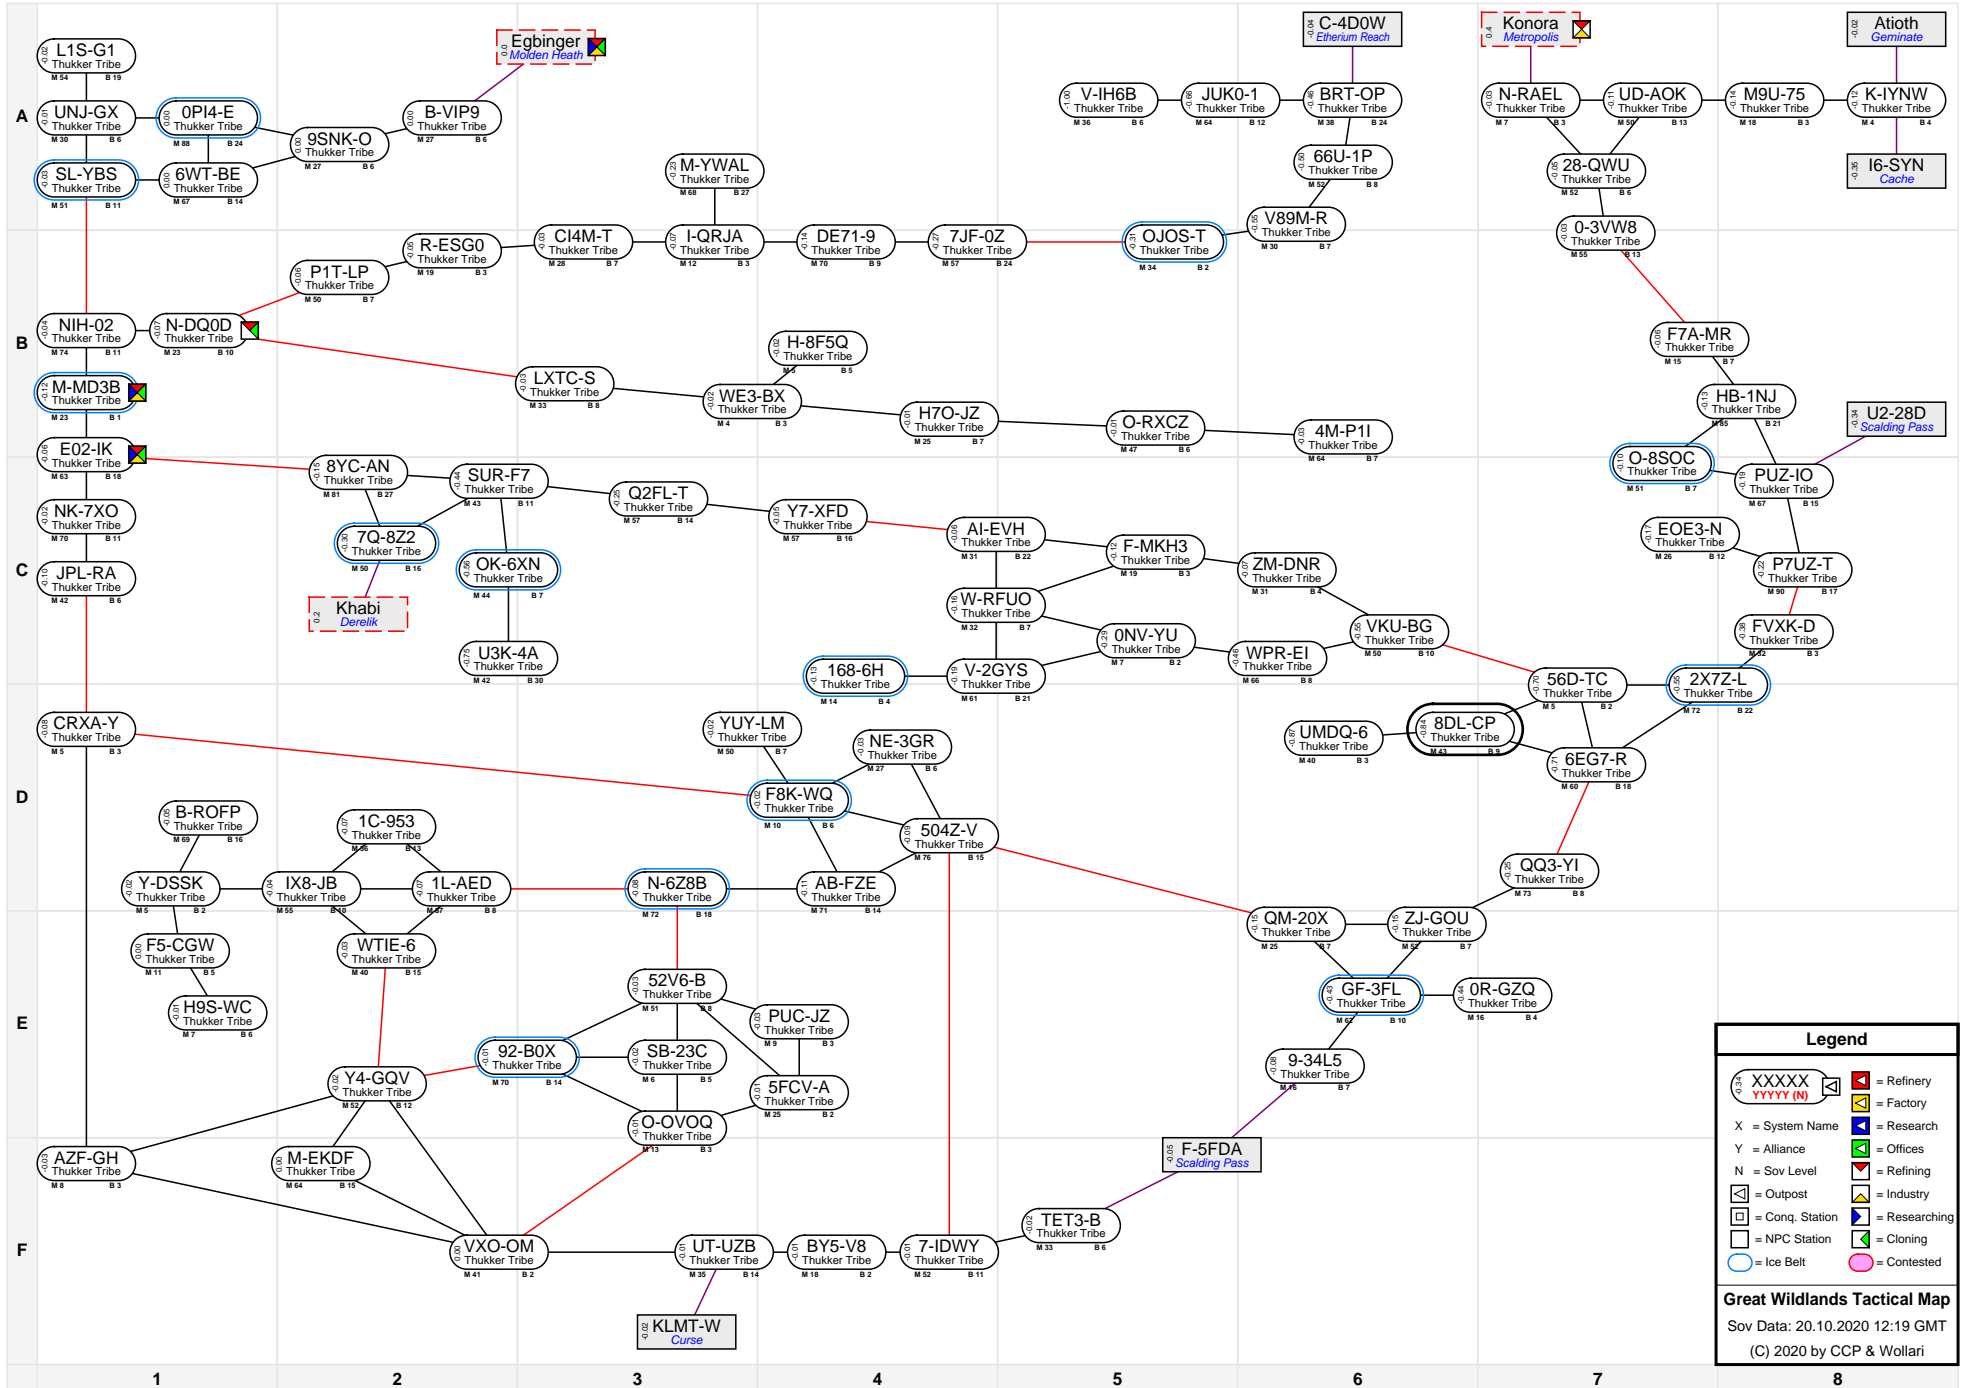

Great Wildlands Tactical Map

Legend	
	= Refinery
	= Factory
	= System Name
	= Alliance
	= Sov Level
	= Outpost
	= Conq. Station
	= Researching
	= NPC Station
	= Cloning
	= Contested

Great Wildlands Tactical Map
 Sov Data: 20.10.2020 12:19 GMT
 (C) 2020 by CCP & Wollari