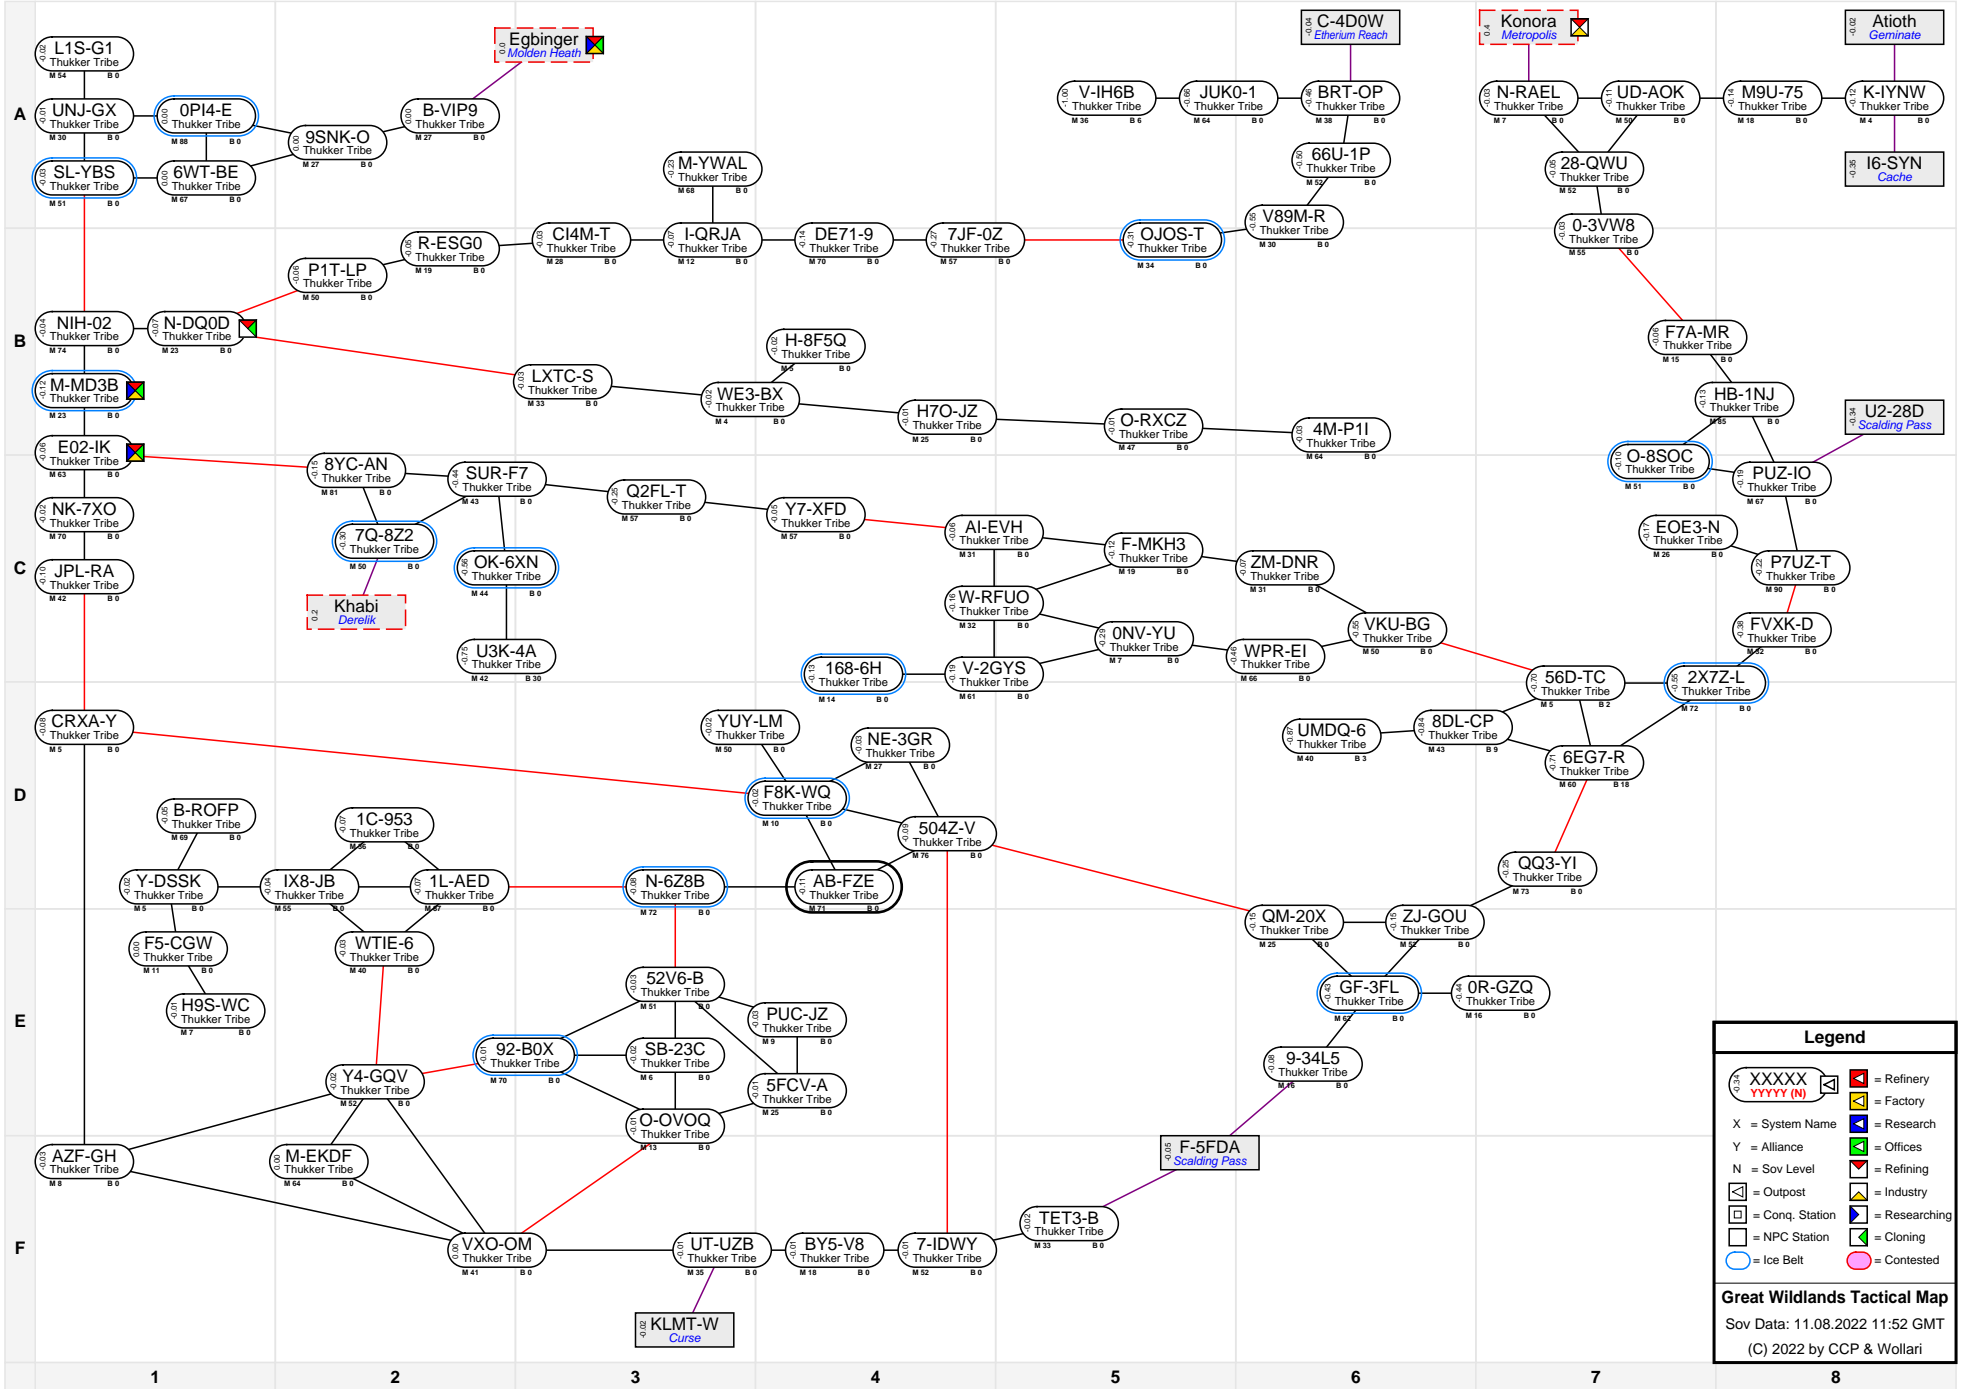

# Great Wildlands Tactical Map

**Legend**

- XXXXXX (with icons) = Refinery
- YYYY (N) (with icon) = Factory
- X = System Name
- Y = Alliance
- N = Sov Level
- (with icon) = Outpost
- (with icon) = Conq. Station
- (with icon) = NPC Station
- (with icon) = Ice Belt
- (with icon) = Contested
- (with icon) = Research
- (with icon) = Offices
- (with icon) = Refining
- (with icon) = Industry
- (with icon) = Researching
- (with icon) = Cloning

**Great Wildlands Tactical Map**  
 Sov Data: 11.08.2022 11:52 GMT  
 (C) 2022 by CCP & Wollari