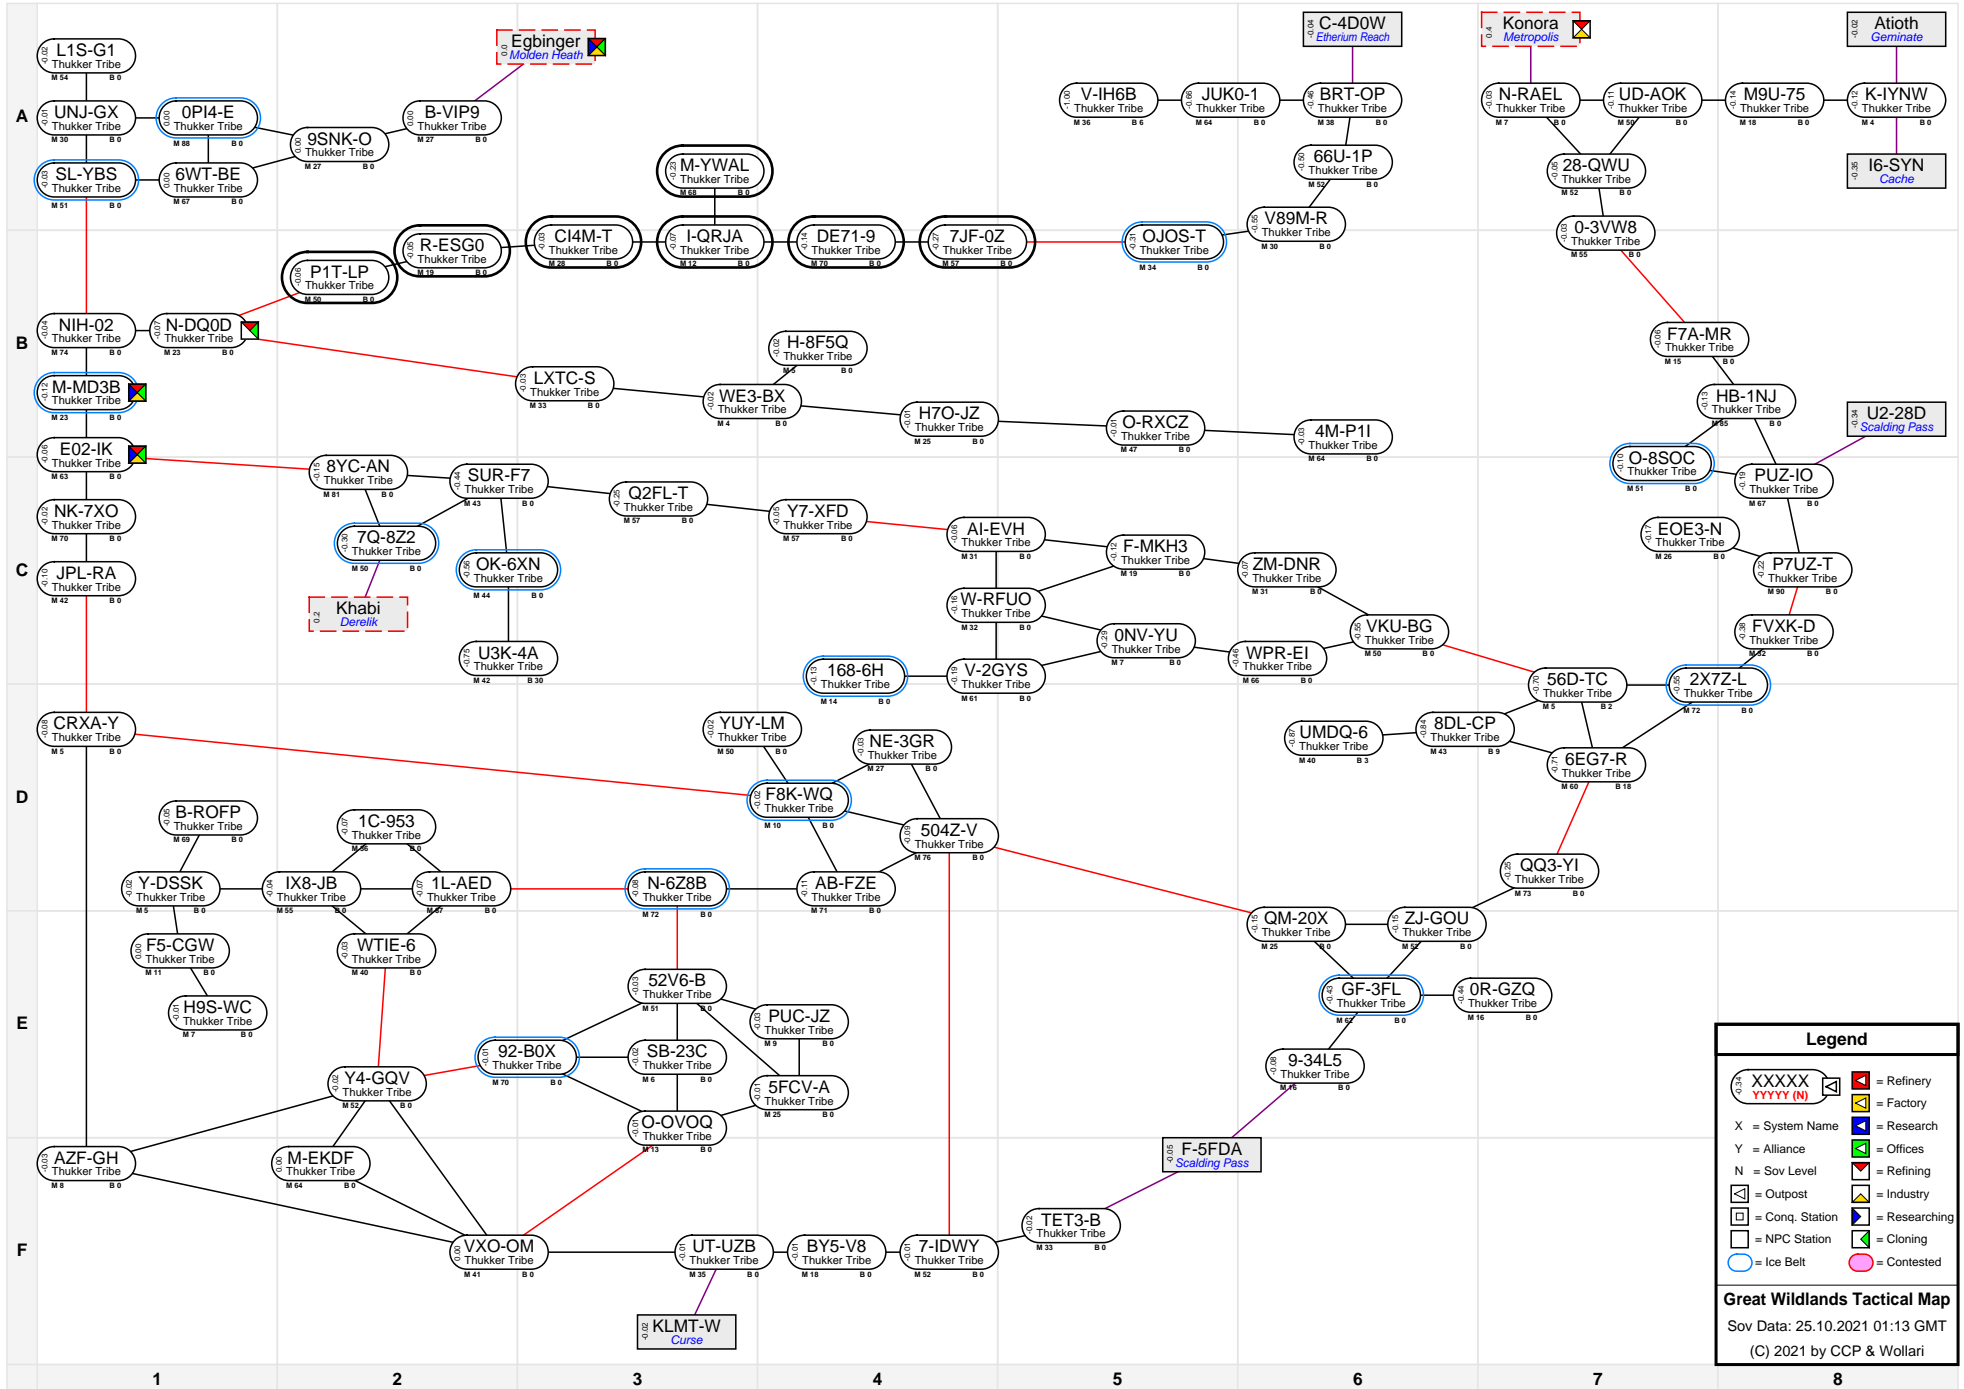

Great Wildlands Tactical Map

Legend

- XXXXXX YYYYY (N) = Factory
- X = System Name
- Y = Alliance
- N = Sov Level
- [Icon] = Outpost
- [Icon] = Conq. Station
- [Icon] = Researching
- [Icon] = NPC Station
- [Icon] = Cloning
- [Icon] = Ice Belt
- [Icon] = Contested
- [Icon] = Refinery
- [Icon] = Factory
- [Icon] = Research
- [Icon] = Offices
- [Icon] = Refining
- [Icon] = Industry

Great Wildlands Tactical Map
 Sov Data: 25.10.2021 01:13 GMT
 (C) 2021 by CCP & Wollari