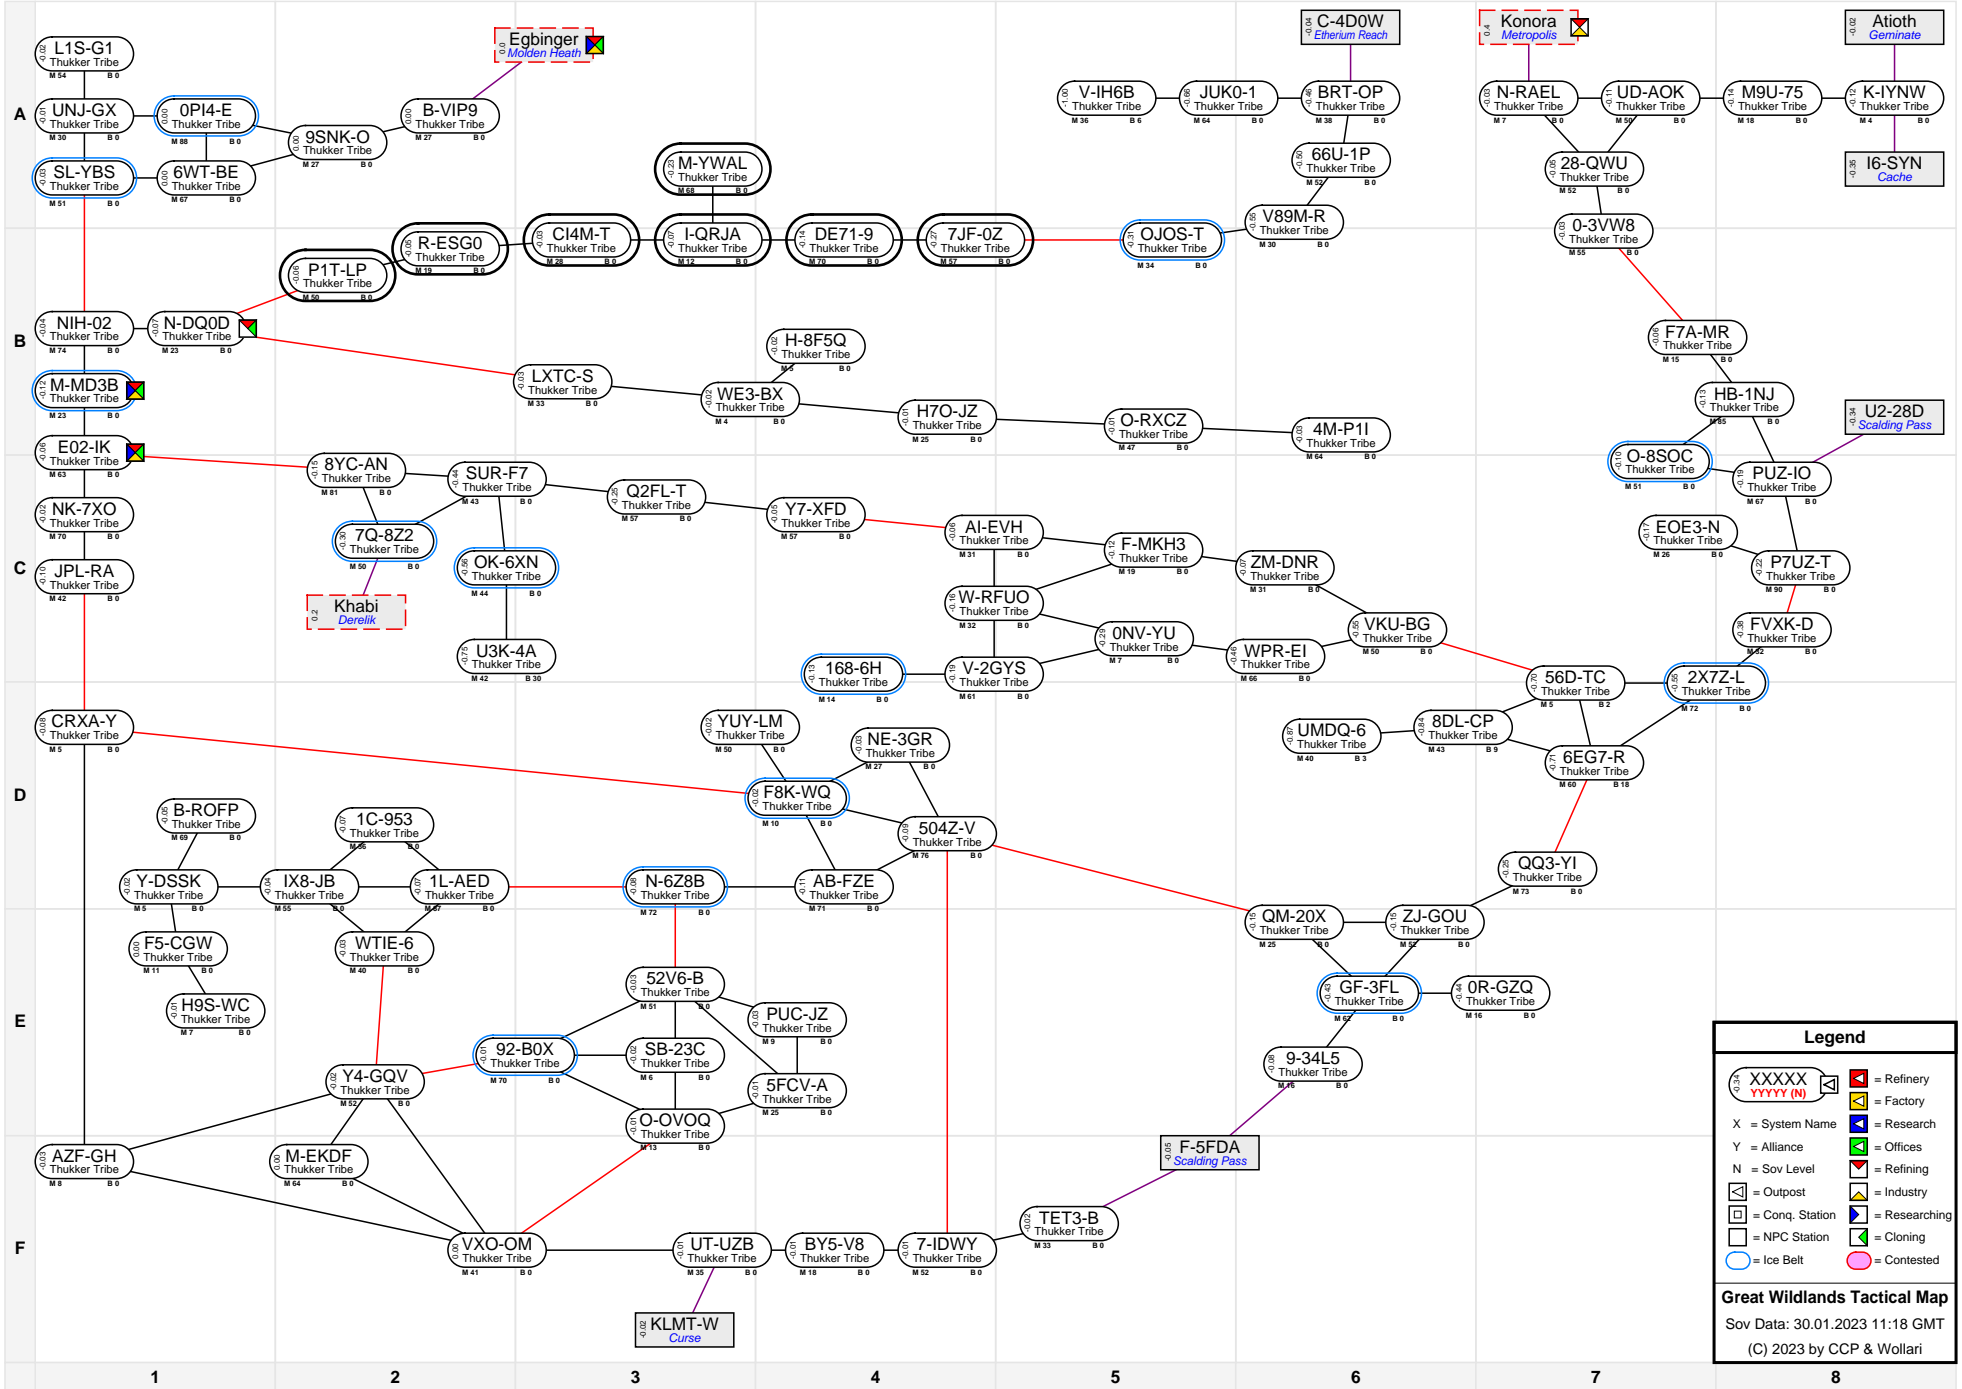

# Great Wildlands Tactical Map

Legend	
	= Refinery
	= Factory
	= Research
	= Offices
	= Sov Level
	= Refining
	= Industry
	= Conq. Station
	= Researching
	= NPC Station
	= Cloning
	= Ice Belt
	= Contested

**Great Wildlands Tactical Map**  
 Sov Data: 30.01.2023 11:18 GMT  
 (C) 2023 by CCP & Wollari