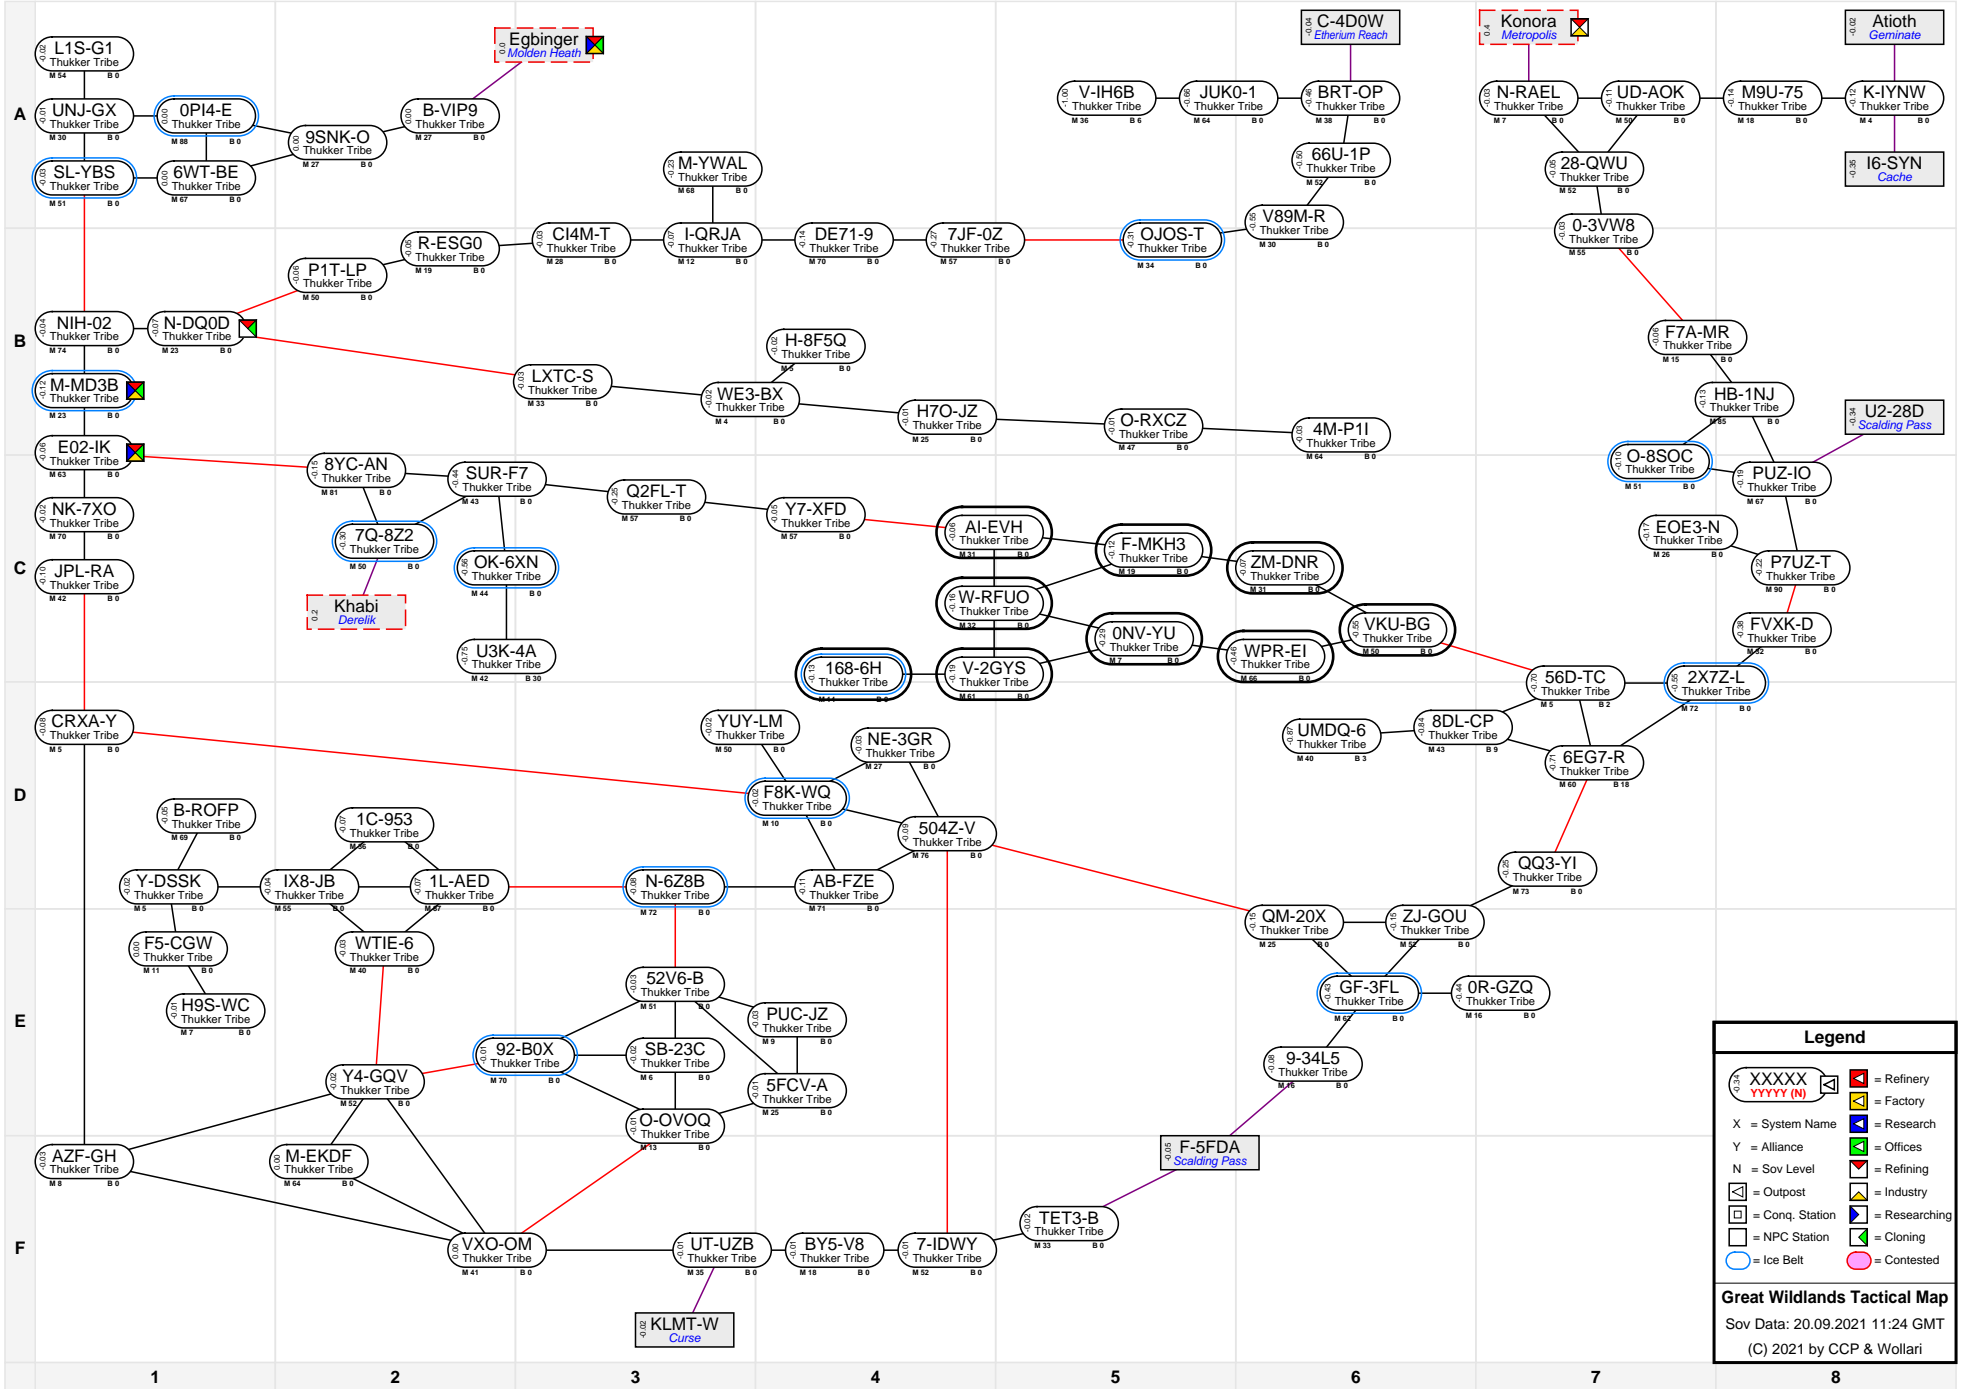

# Great Wildlands Tactical Map

**Legend**

- XXXXXX (with icons) = Refinery
- YYYY (with icon) = Factory
- X = System Name
- Y = Alliance
- N = Sov Level
- O = Outpost
- P = Conq. Station
- Q = Researching
- R = NPC Station
- S = Cloning
- T = Contested

**Great Wildlands Tactical Map**  
 Sov Data: 20.09.2021 11:24 GMT  
 (C) 2021 by CCP & Wollari