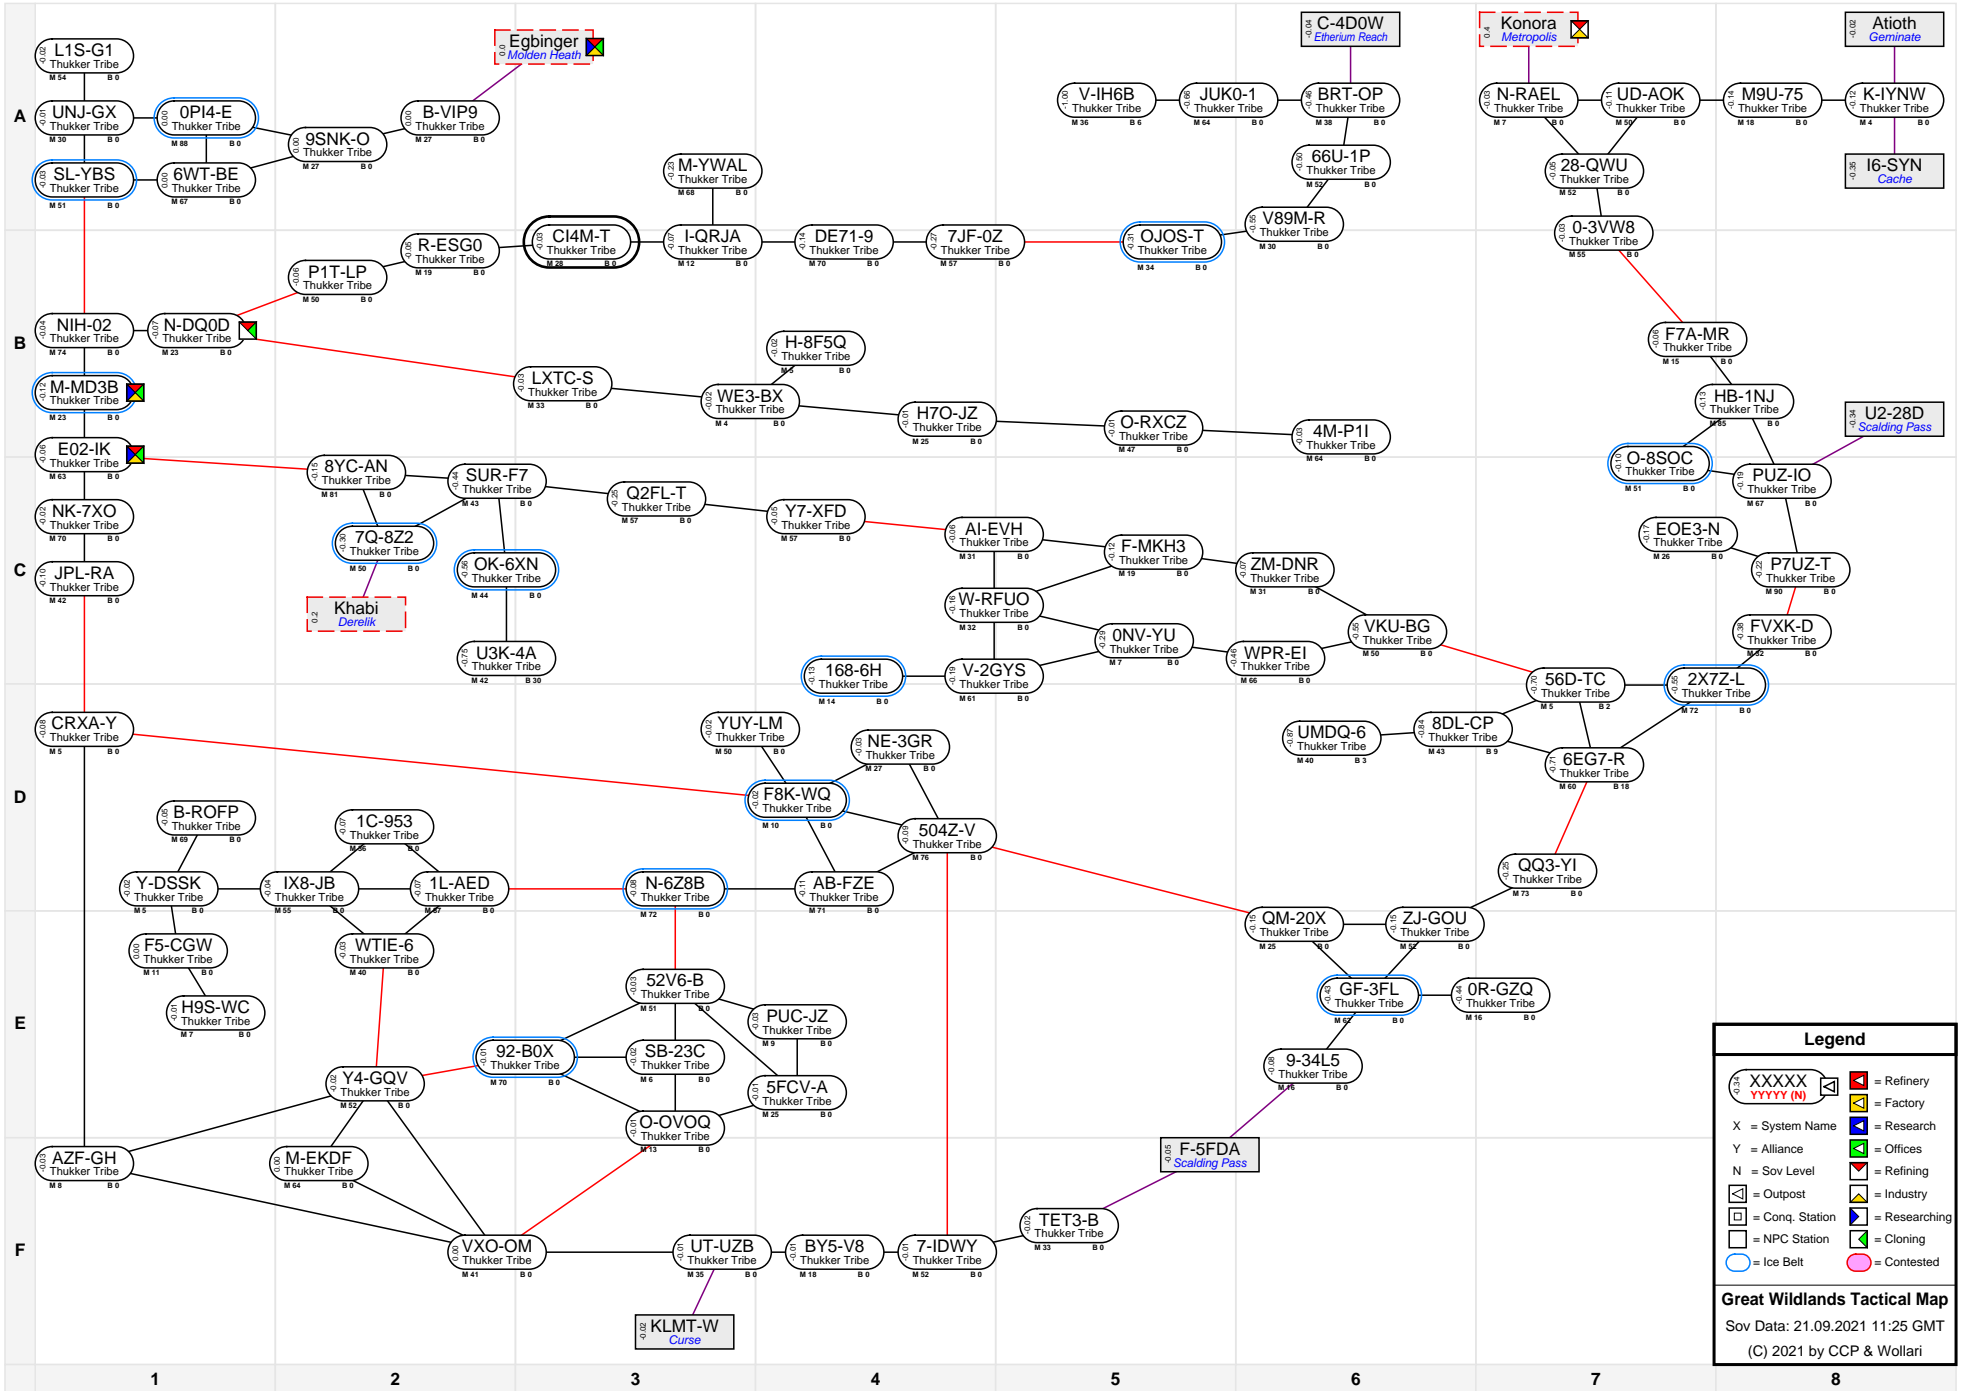

Great Wildlands Tactical Map

Legend	
	= Refinery
	= Factory
	= System Name
	= Alliance
	= Sov Level
	= Outpost
	= Conq. Station
	= Researching
	= NPC Station
	= Cloning
	= Ice Belt
	= Contested

Great Wildlands Tactical Map
 Sov Data: 21.09.2021 11:25 GMT
 (C) 2021 by CCP & Wollari