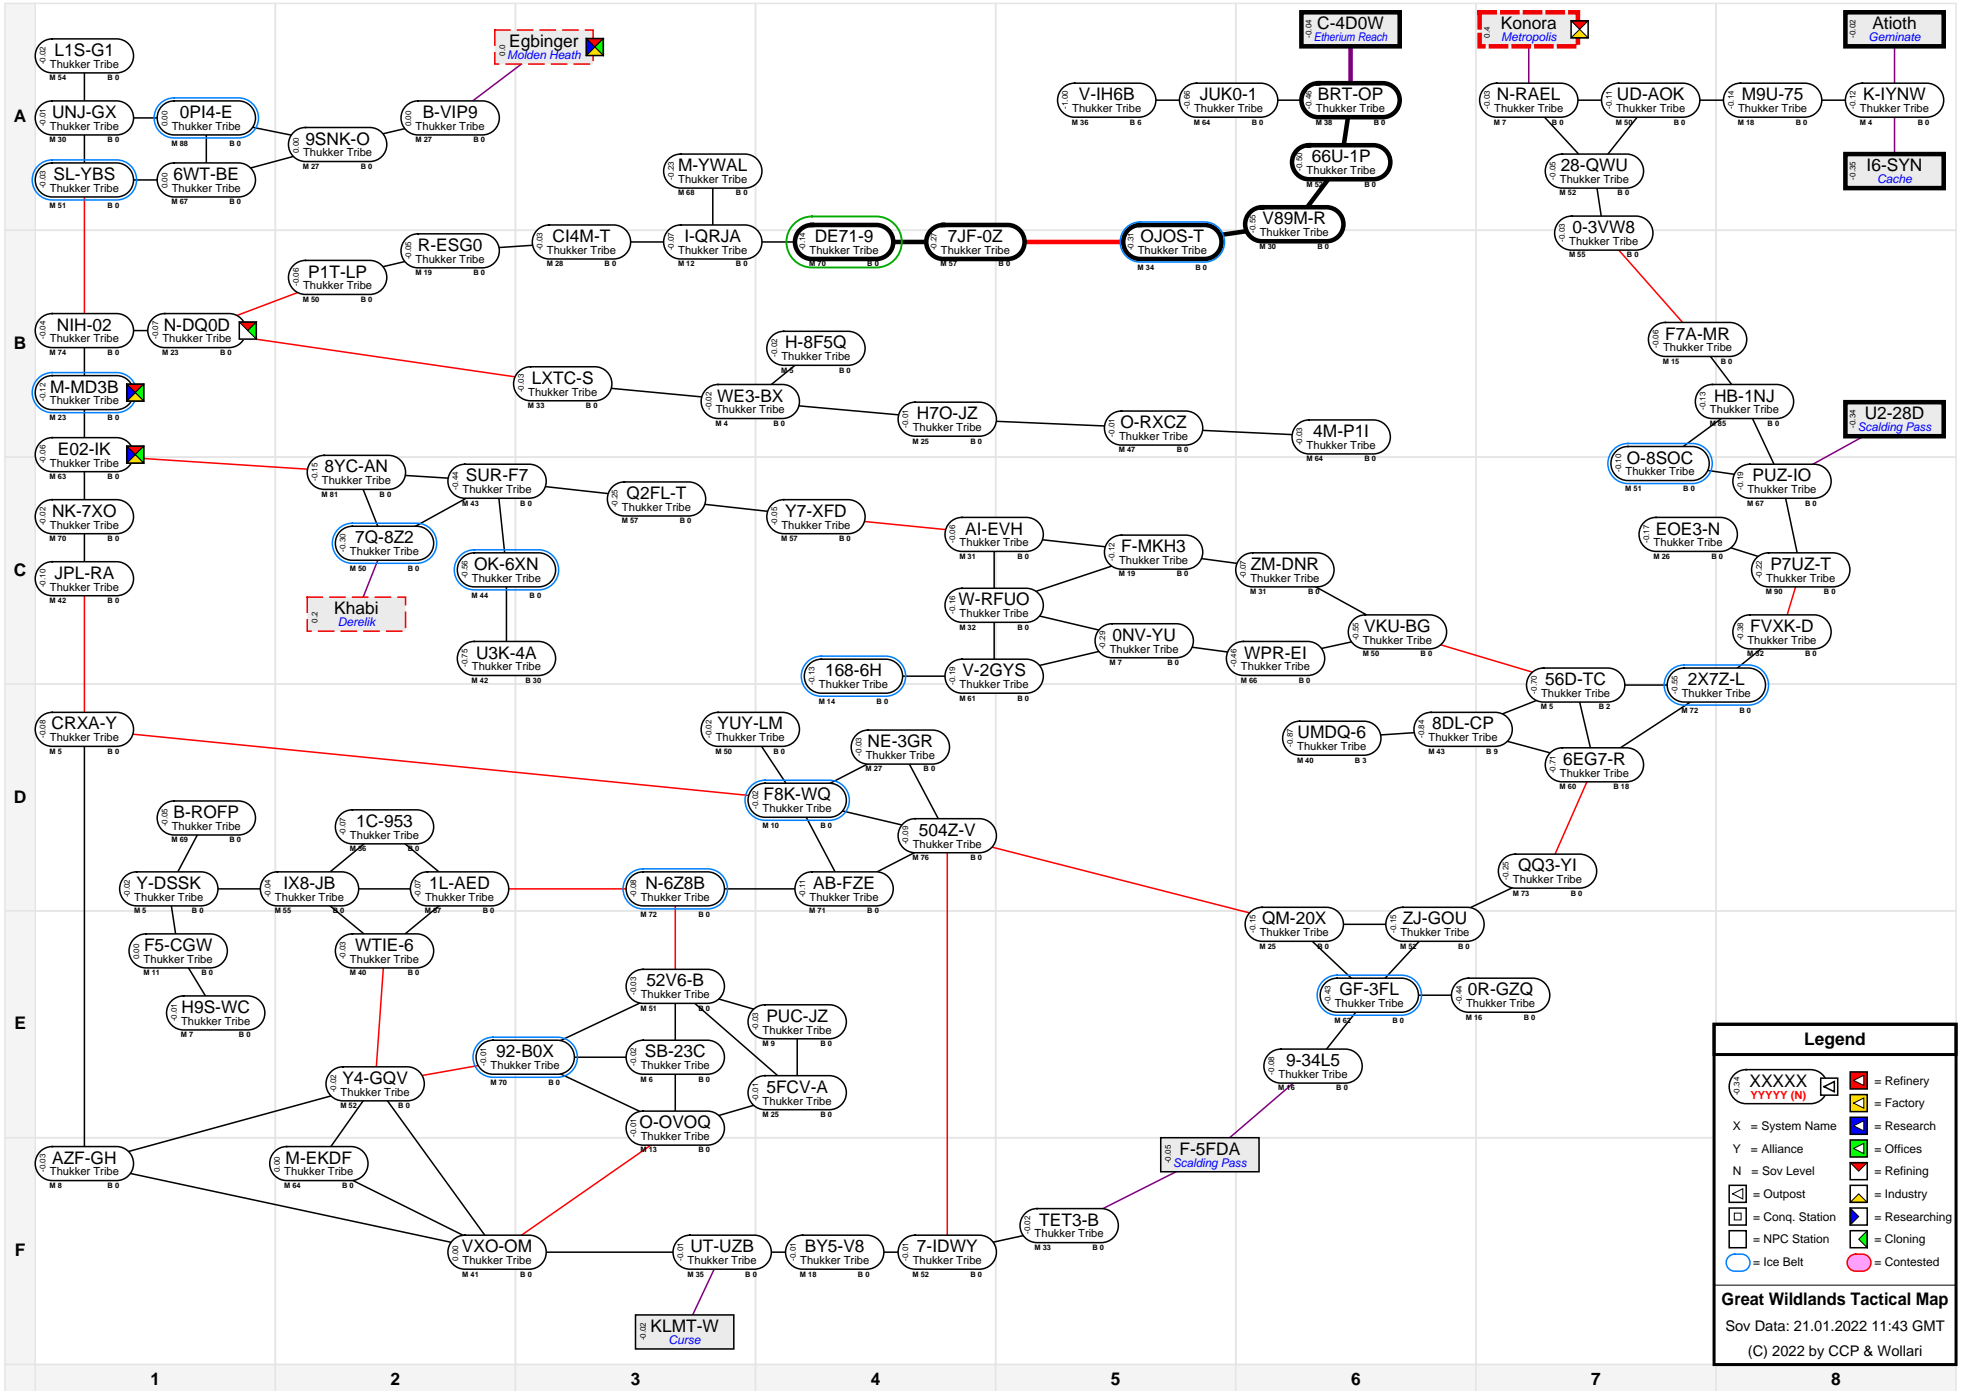

# Great Wildlands Tactical Map

Legend	
XXXXXX YYYY (N)	Refinery
X	Factory
Y	System Name
N	Alliance
□	Sov Level
□	Outpost
□	Conq. Station
□	Researching
□	NPC Station
○	Ice Belt
○	Contested
□	Refining
□	Industry
□	Offices
□	Research
□	Cloning

**Great Wildlands Tactical Map**  
 Sov Data: 21.01.2022 11:43 GMT  
 (C) 2022 by CCP & Wollari