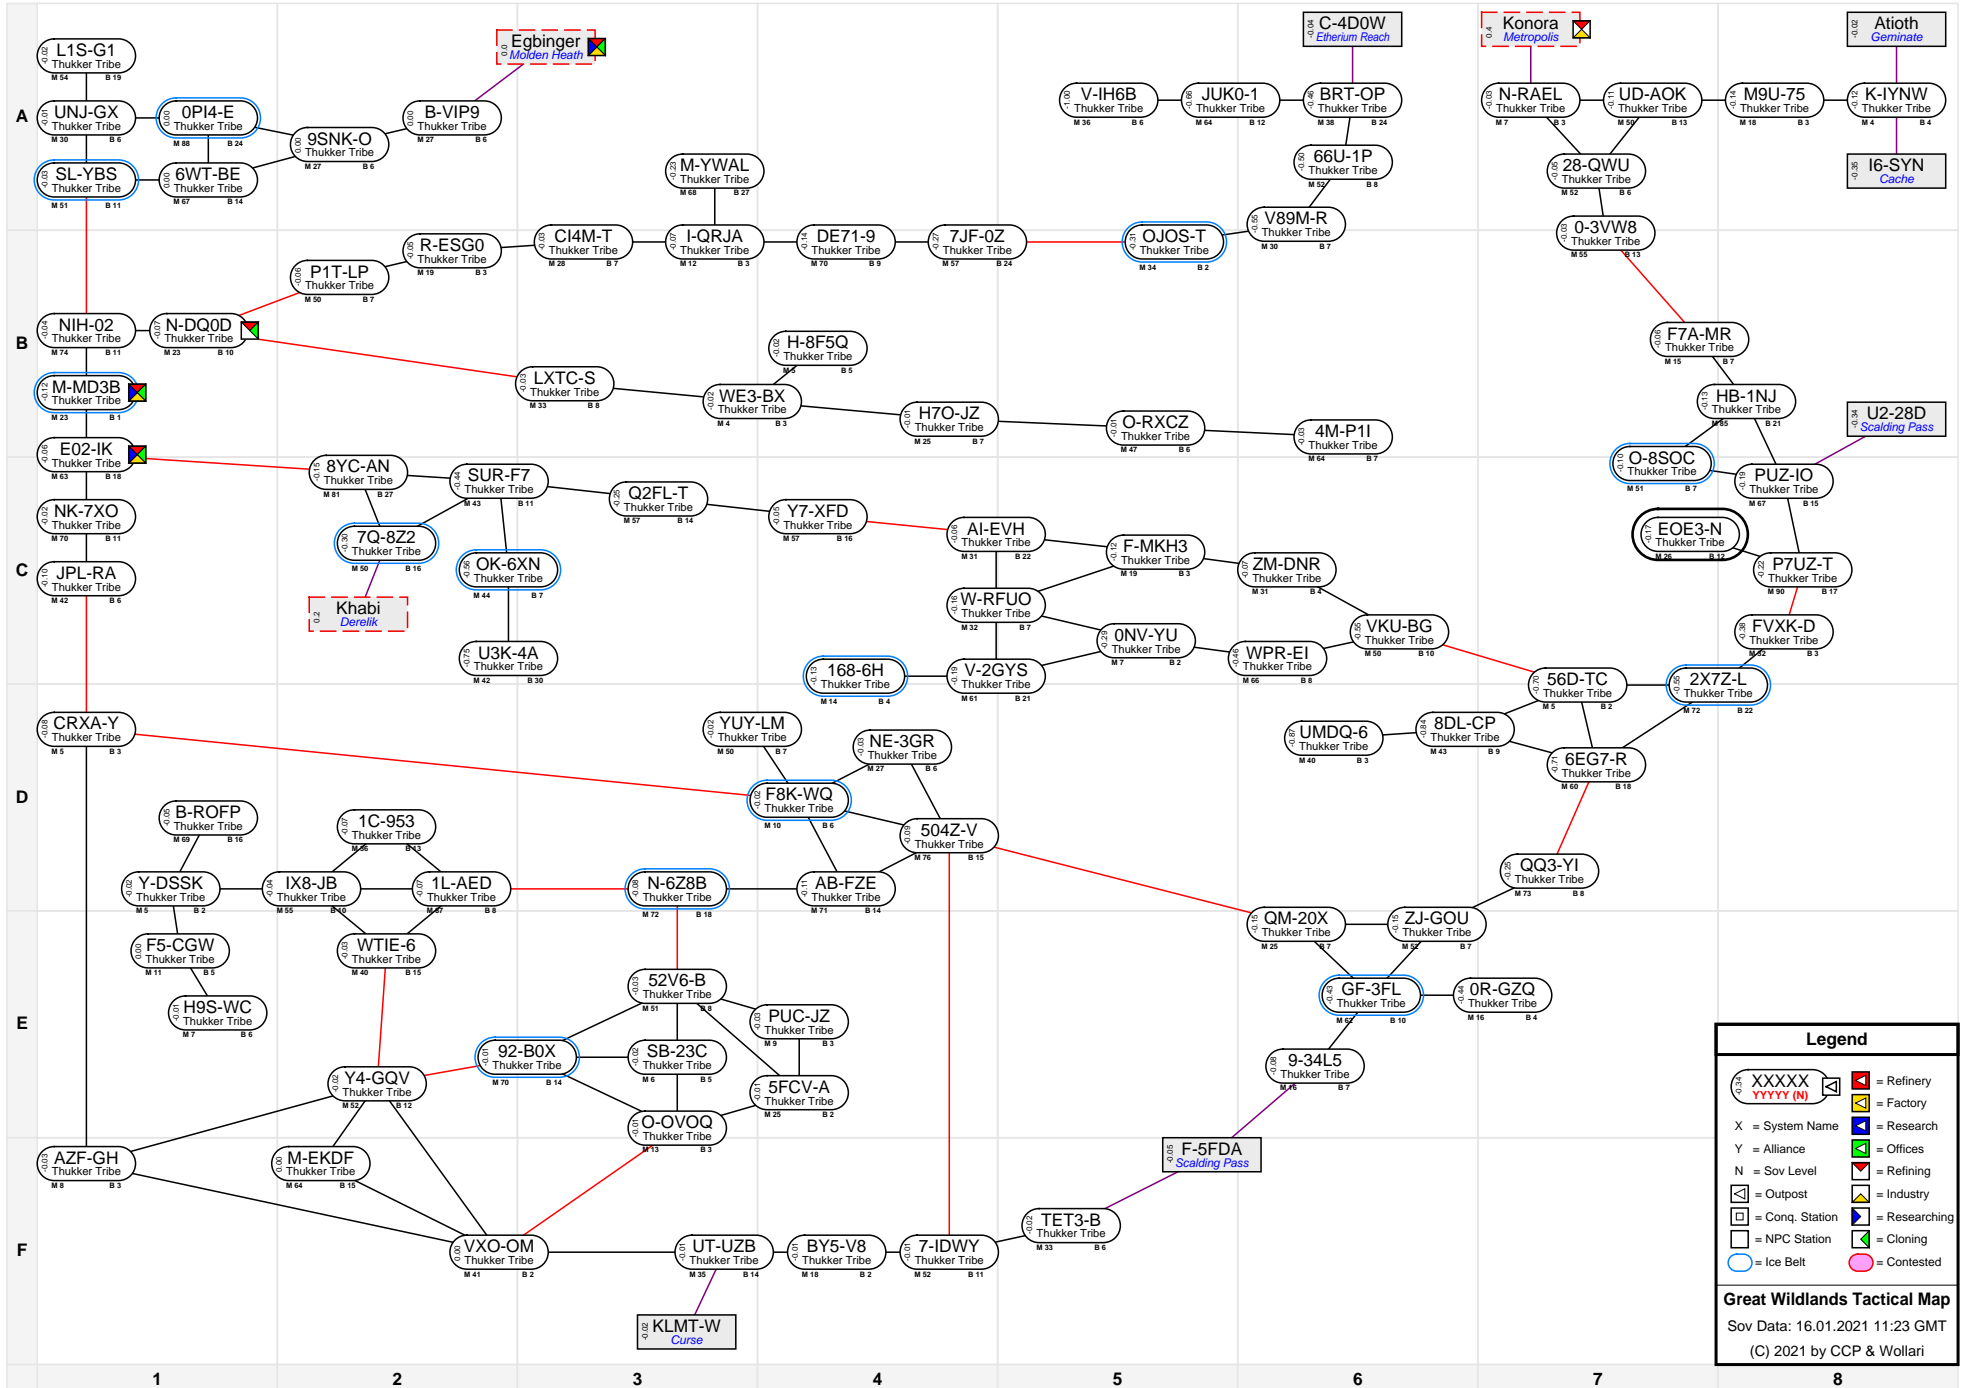

# Great Wildlands Tactical Map

**Legend**

- XXXXXX (with icons) = Refinery
- YYYY (with icon) = Factory
- X = System Name
- Y = Alliance
- N = Sov Level
- (with icon) = Outpost
- (with icon) = Conq. Station
- (with icon) = NPC Station
- (with icon) = Ice Belt
- (with icon) = Contested
- (with icon) = Research
- (with icon) = Offices
- (with icon) = Refining
- (with icon) = Industry
- (with icon) = Researching
- (with icon) = Cloning

**Great Wildlands Tactical Map**  
 Sov Data: 16.01.2021 11:23 GMT  
 (C) 2021 by CCP & Wollari