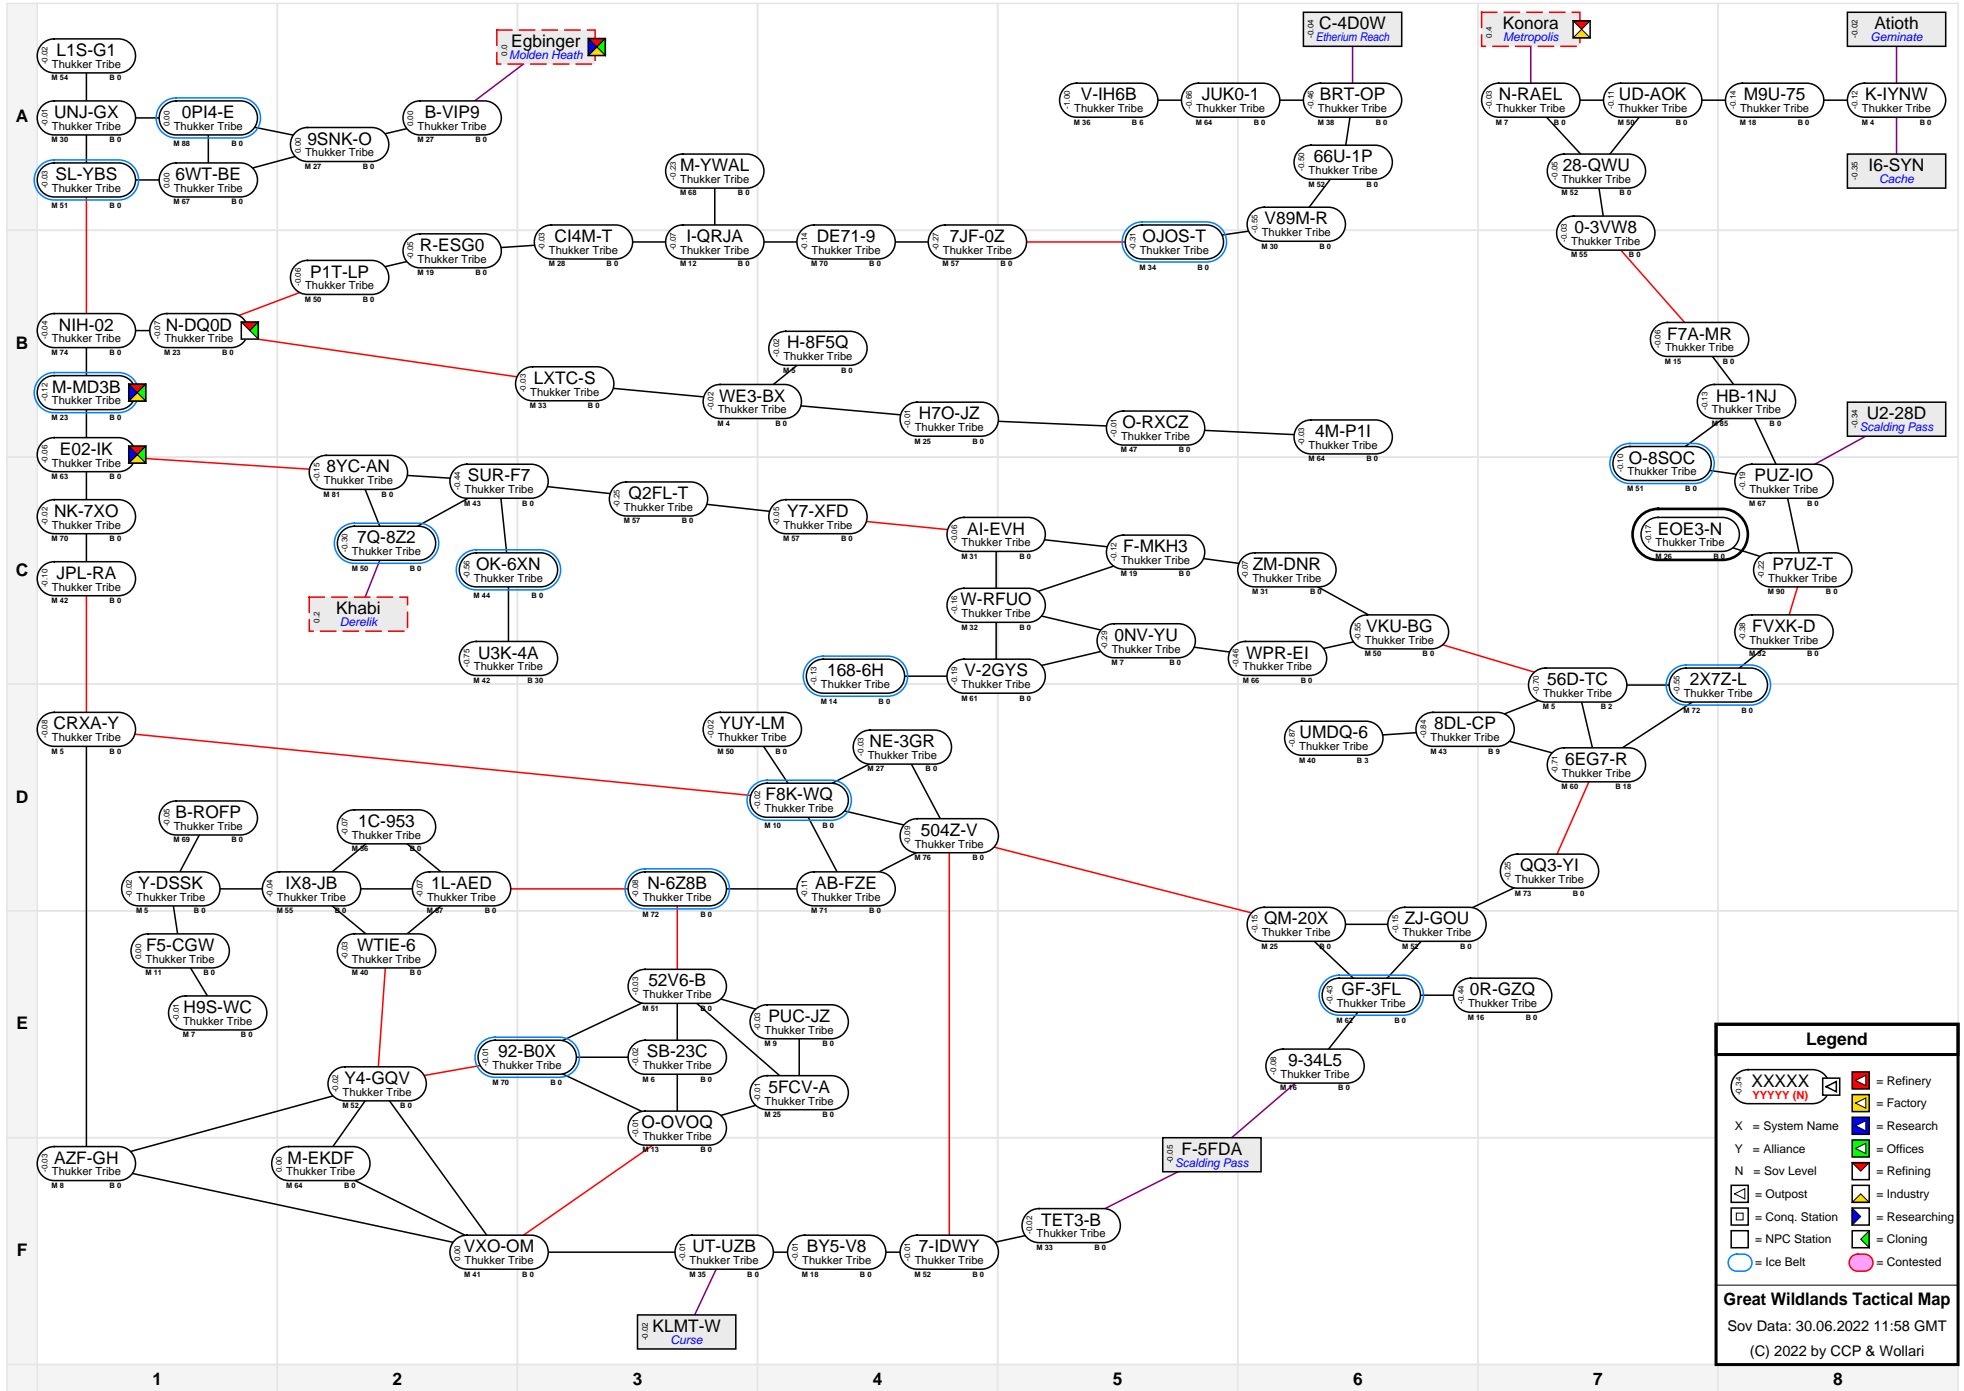

# Great Wildlands Tactical Map

Legend	
	= Refinery
	= Factory
	= Research
	= Offices
	= Refining
	= Industry
	= Conq. Station
	= Researching
	= NPC Station
	= Cloning
	= Ice Belt
	= Contested

**Great Wildlands Tactical Map**  
 Sov Data: 30.06.2022 11:58 GMT  
 (C) 2022 by CCP & Wollari