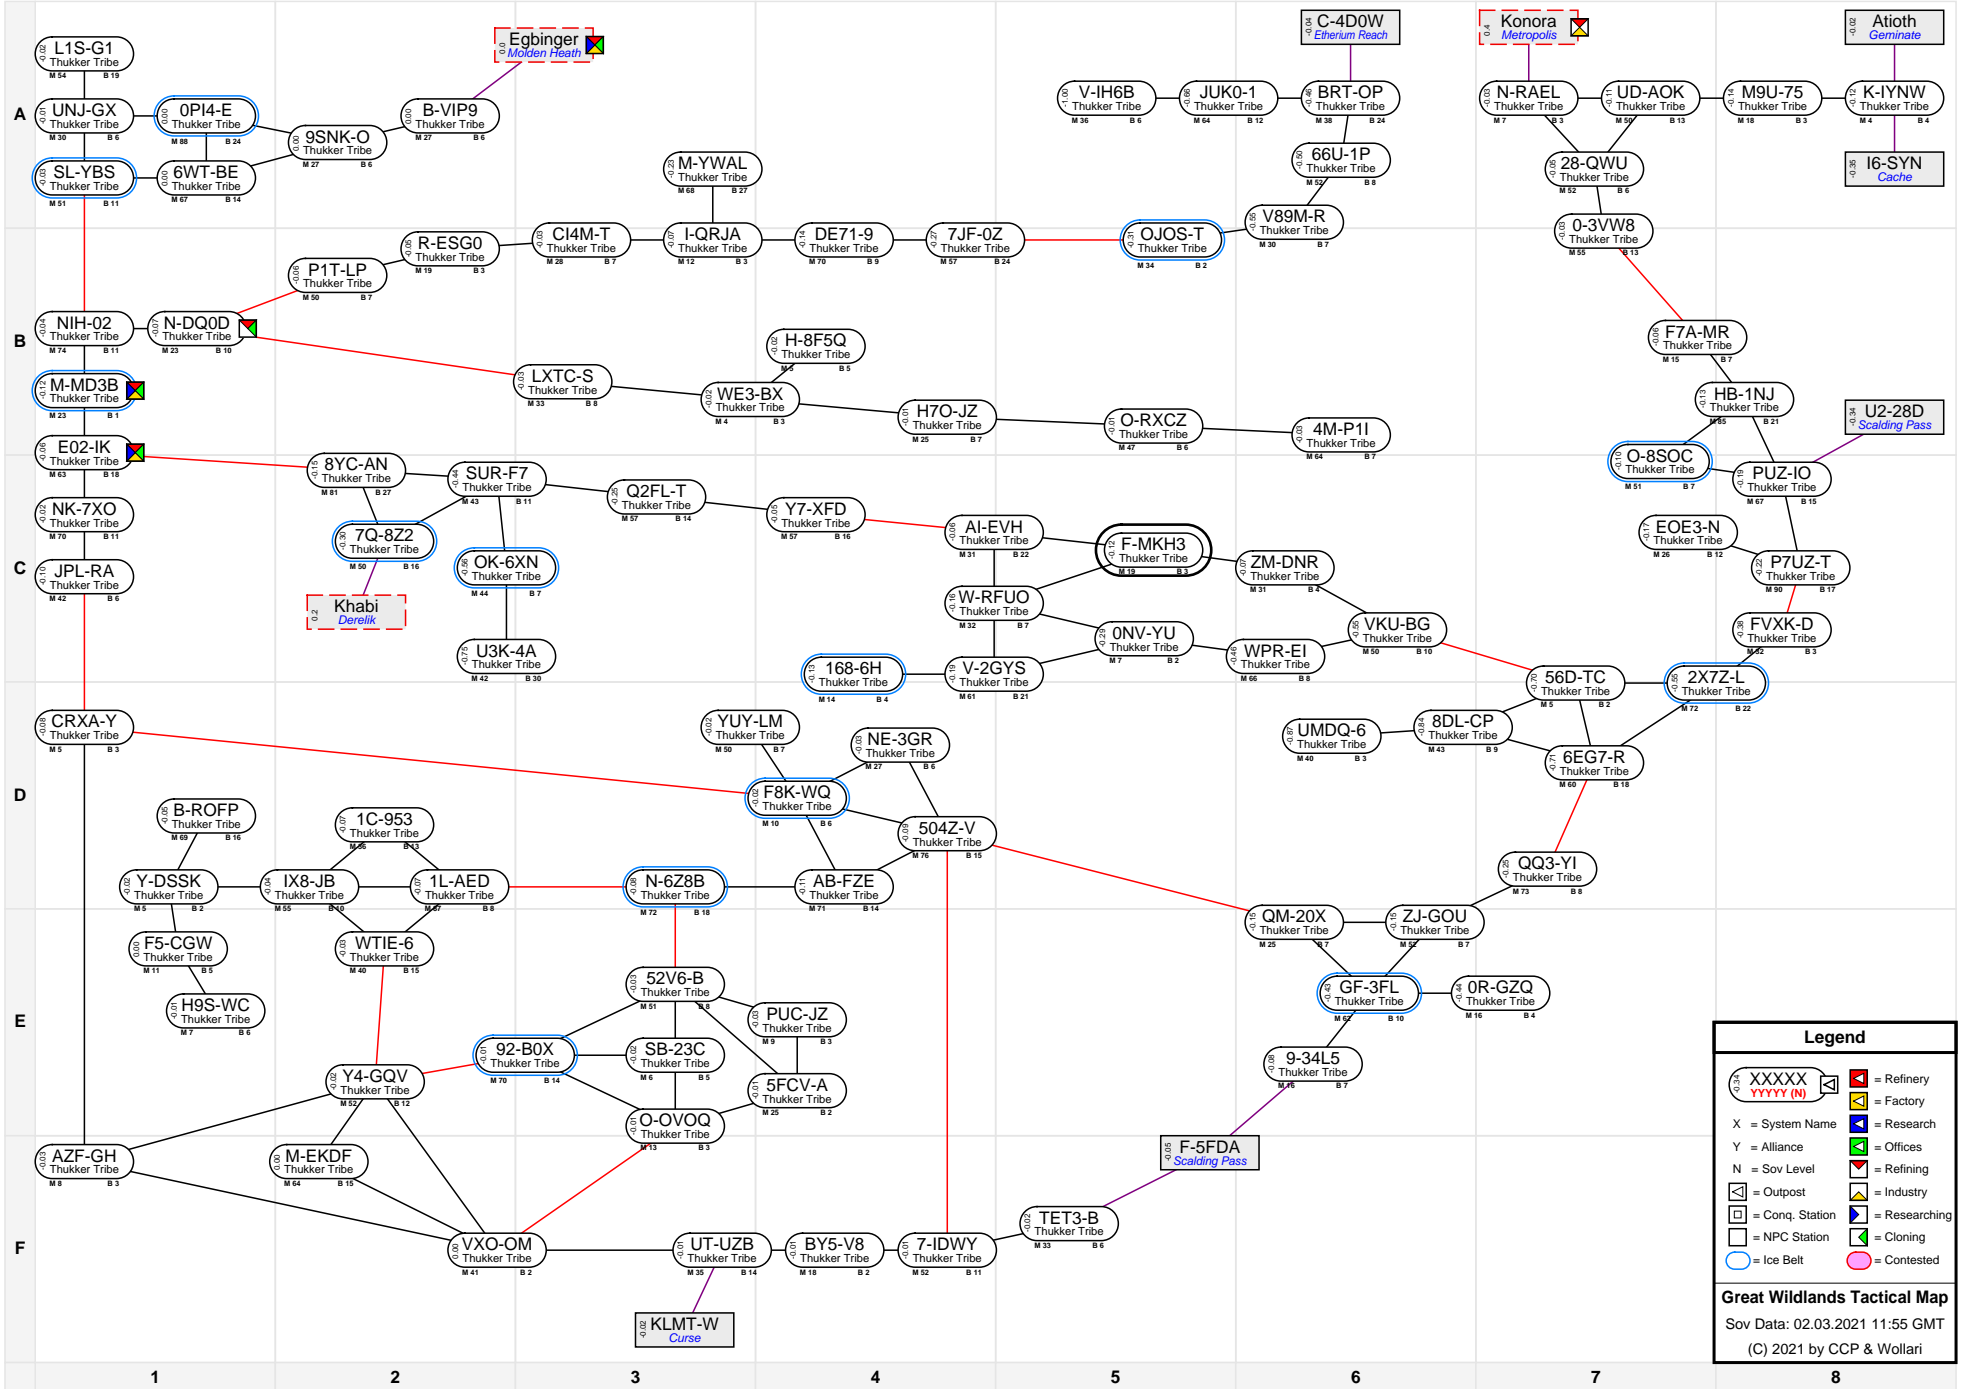

Great Wildlands Tactical Map

Legend

- XXXXXX (with icons) = Refinery
- YYYY (with icon) = Factory
- X = System Name
- Y = Alliance
- N = Sov Level
- (with icon) = Outpost
- (with icon) = Conq. Station
- (with icon) = Researching
- (with icon) = NPC Station
- (with icon) = Cloning
- (with icon) = Contested

Great Wildlands Tactical Map
 Sov Data: 02.03.2021 11:55 GMT
 (C) 2021 by CCP & Wollari