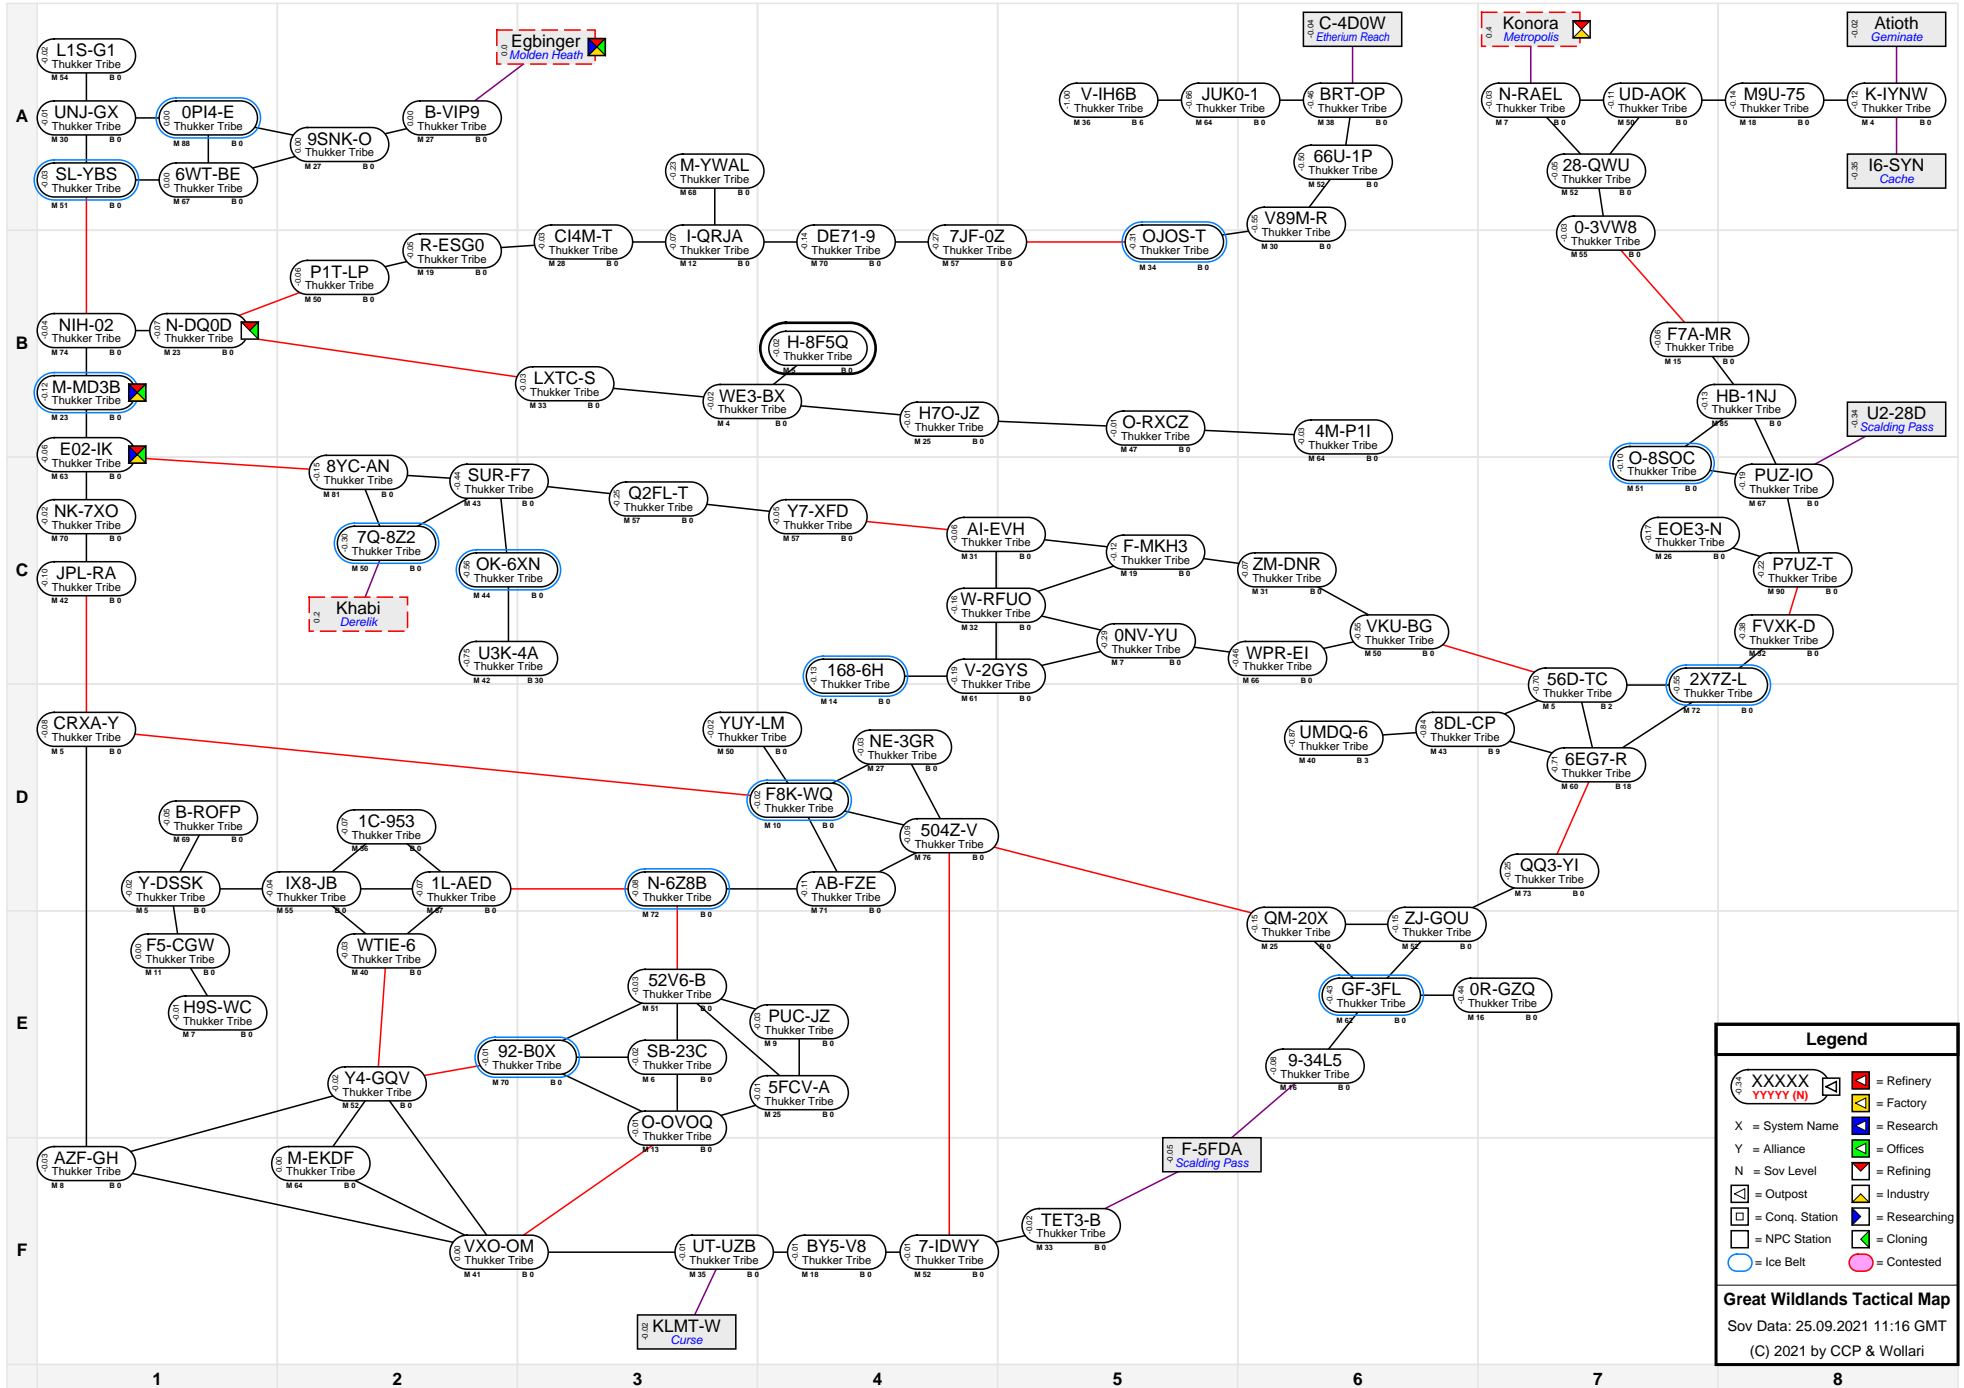

# Great Wildlands Tactical Map

**Legend**

- XXXXXX (with icons) = Refinery
- YYYY (N) (with icon) = Factory
- X = System Name
- Y = Alliance
- N = Sov Level
- [Icon] = Outpost
- [Icon] = Conq. Station
- [Icon] = Researching
- [Icon] = NPC Station
- [Icon] = Cloning
- [Icon] = Contested

**Great Wildlands Tactical Map**  
 Sov Data: 25.09.2021 11:16 GMT  
 (C) 2021 by CCP & Wollari