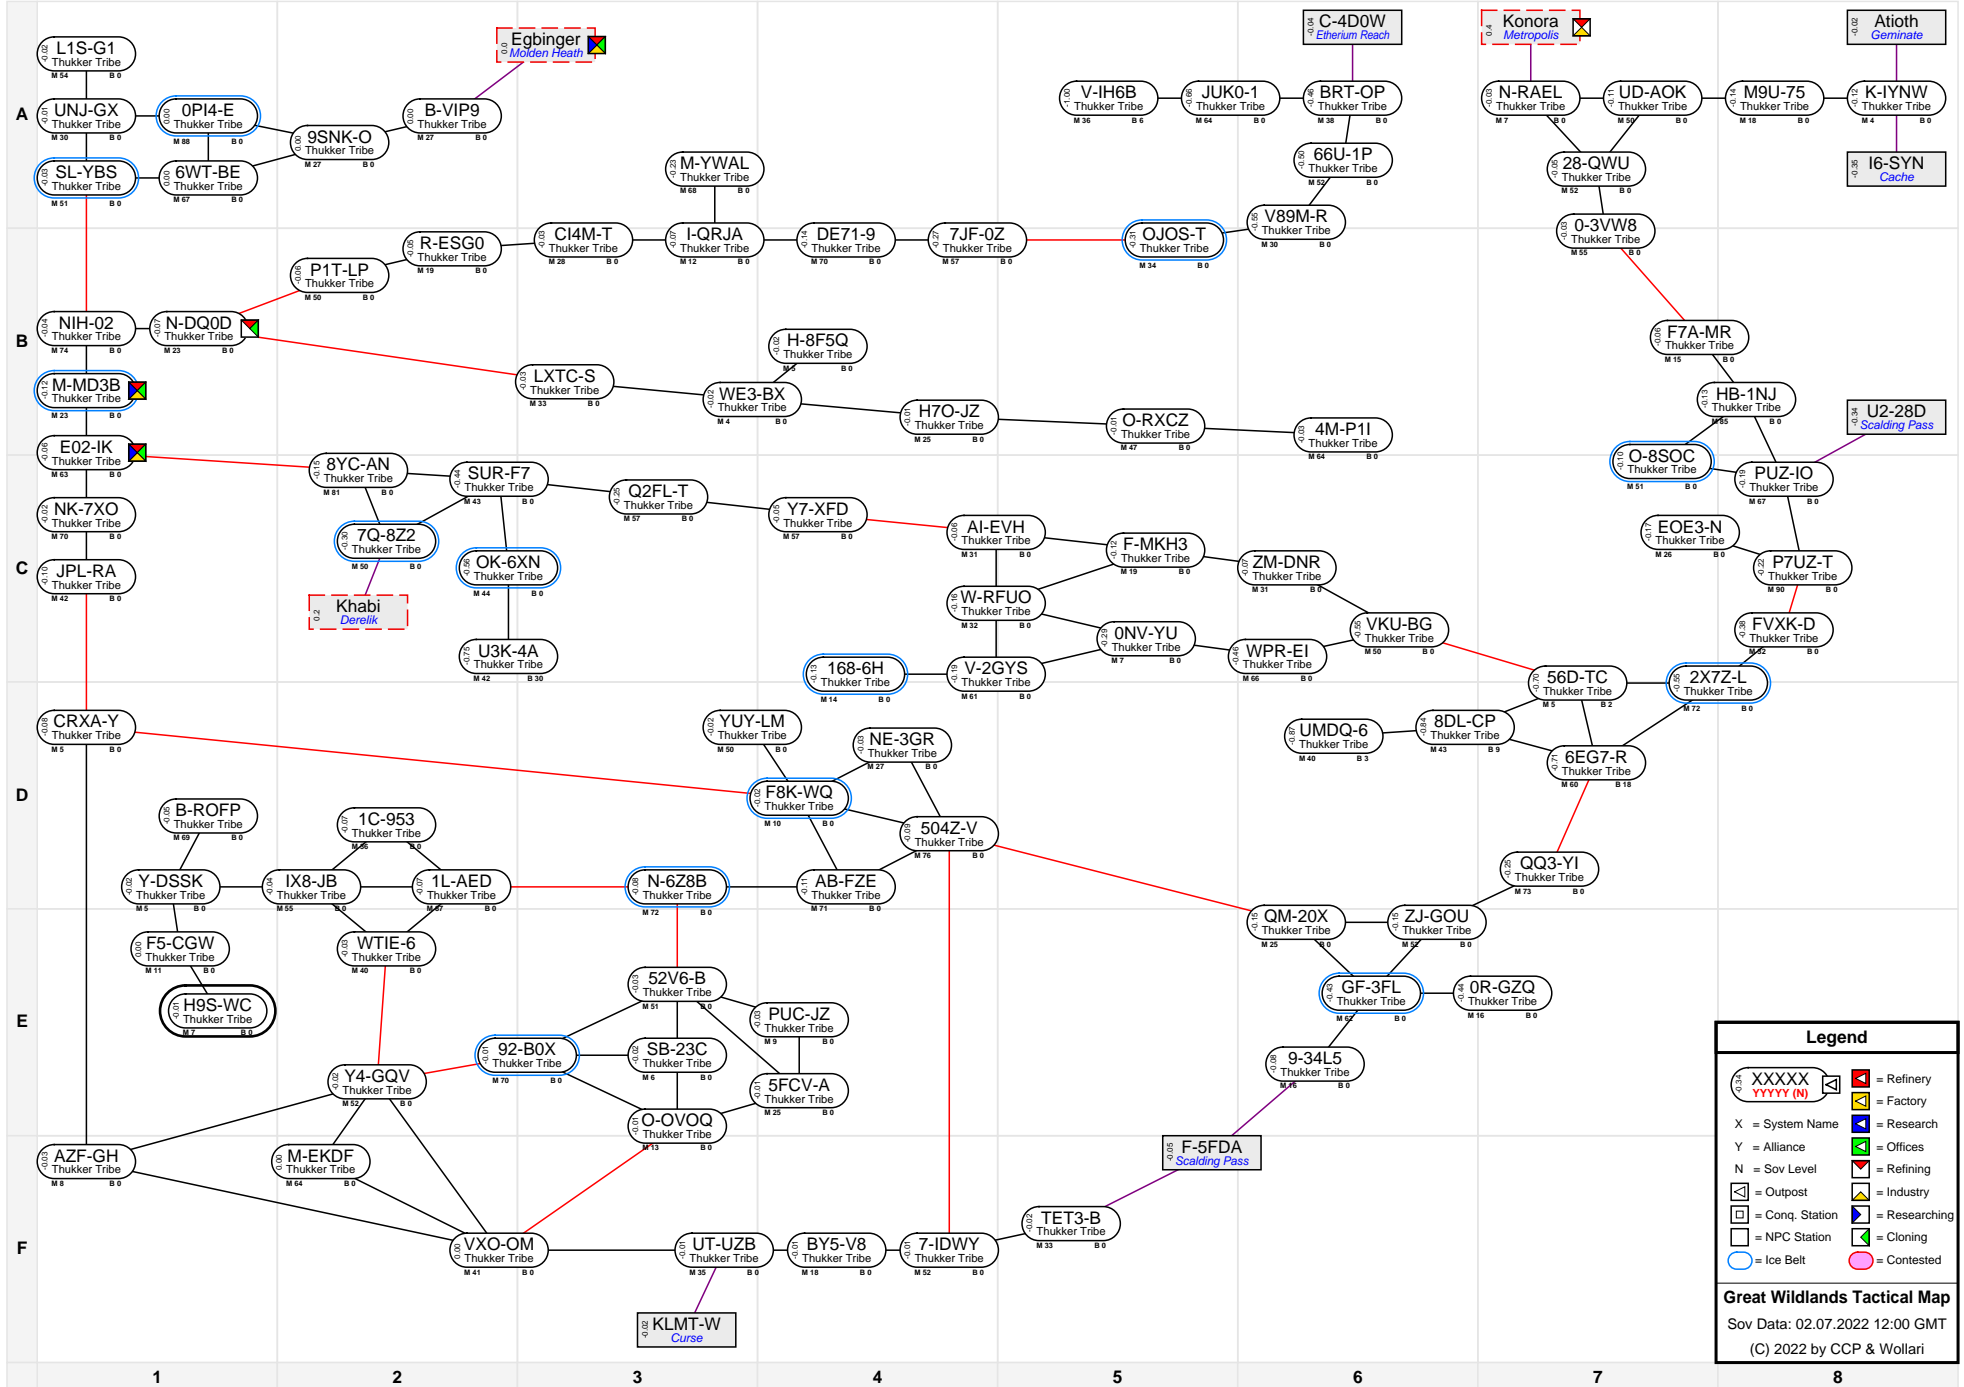

Great Wildlands Tactical Map

Legend	
	= Refinery
	= Factory
	= Research
	= Offices
	= Refining
	= Industry
	= Conq. Station
	= Researching
	= NPC Station
	= Cloning
	= Contested

Great Wildlands Tactical Map
 Sov Data: 02.07.2022 12:00 GMT
 (C) 2022 by CCP & Wollari