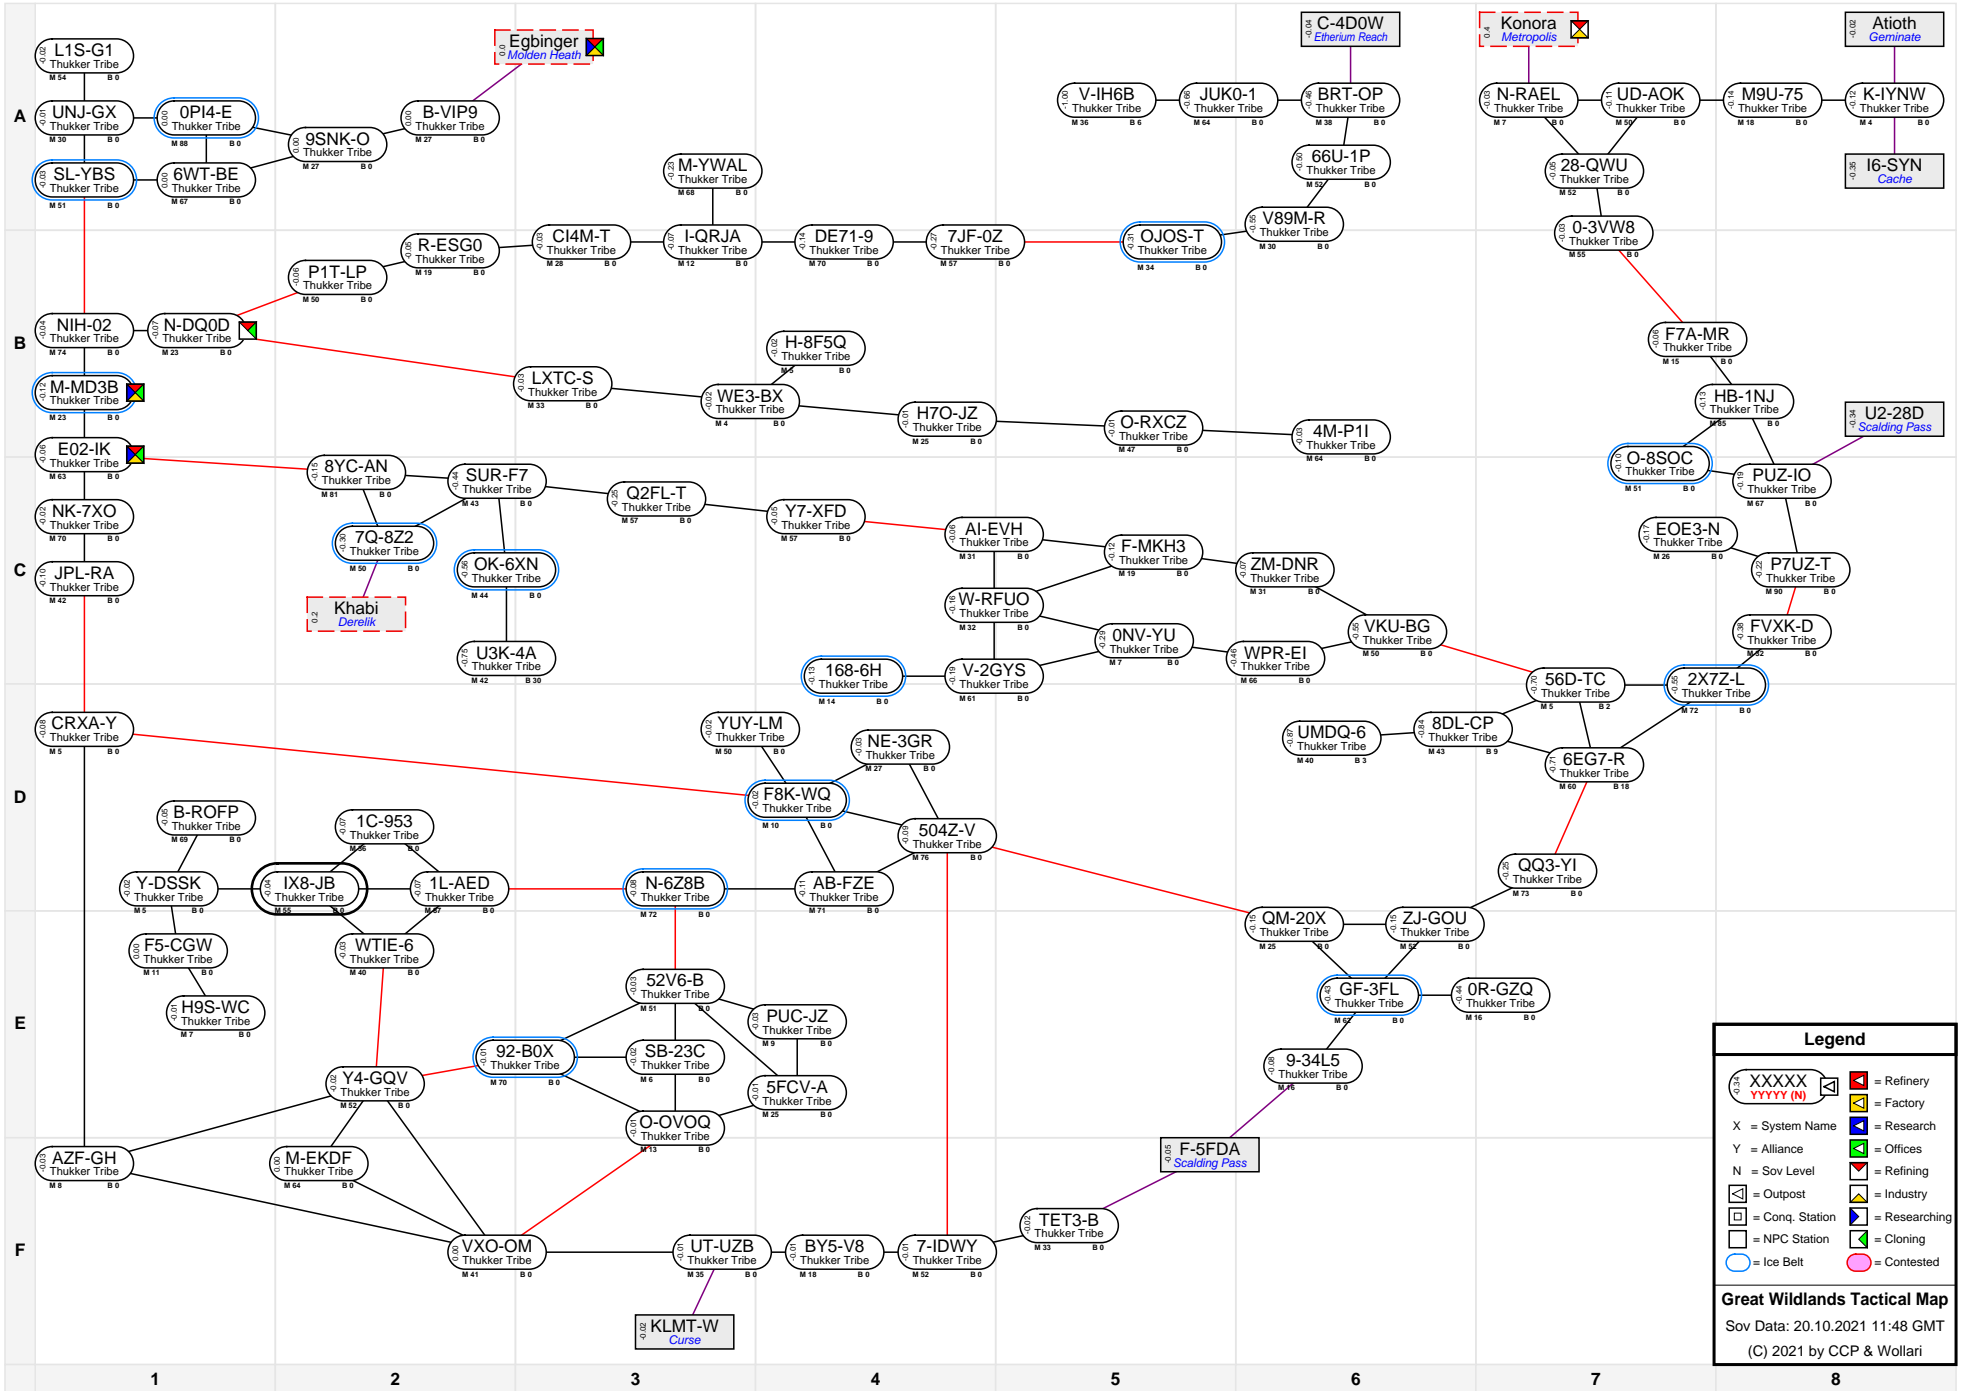

Great Wildlands Tactical Map

Legend	
	= Refinery
	= Factory
	= System Name
	= Alliance
	= Sov Level
	= Outpost
	= Conq. Station
	= Researching
	= NPC Station
	= Cloning
	= Contested

Great Wildlands Tactical Map
 Sov Data: 20.10.2021 11:48 GMT
 (C) 2021 by CCP & Wollari