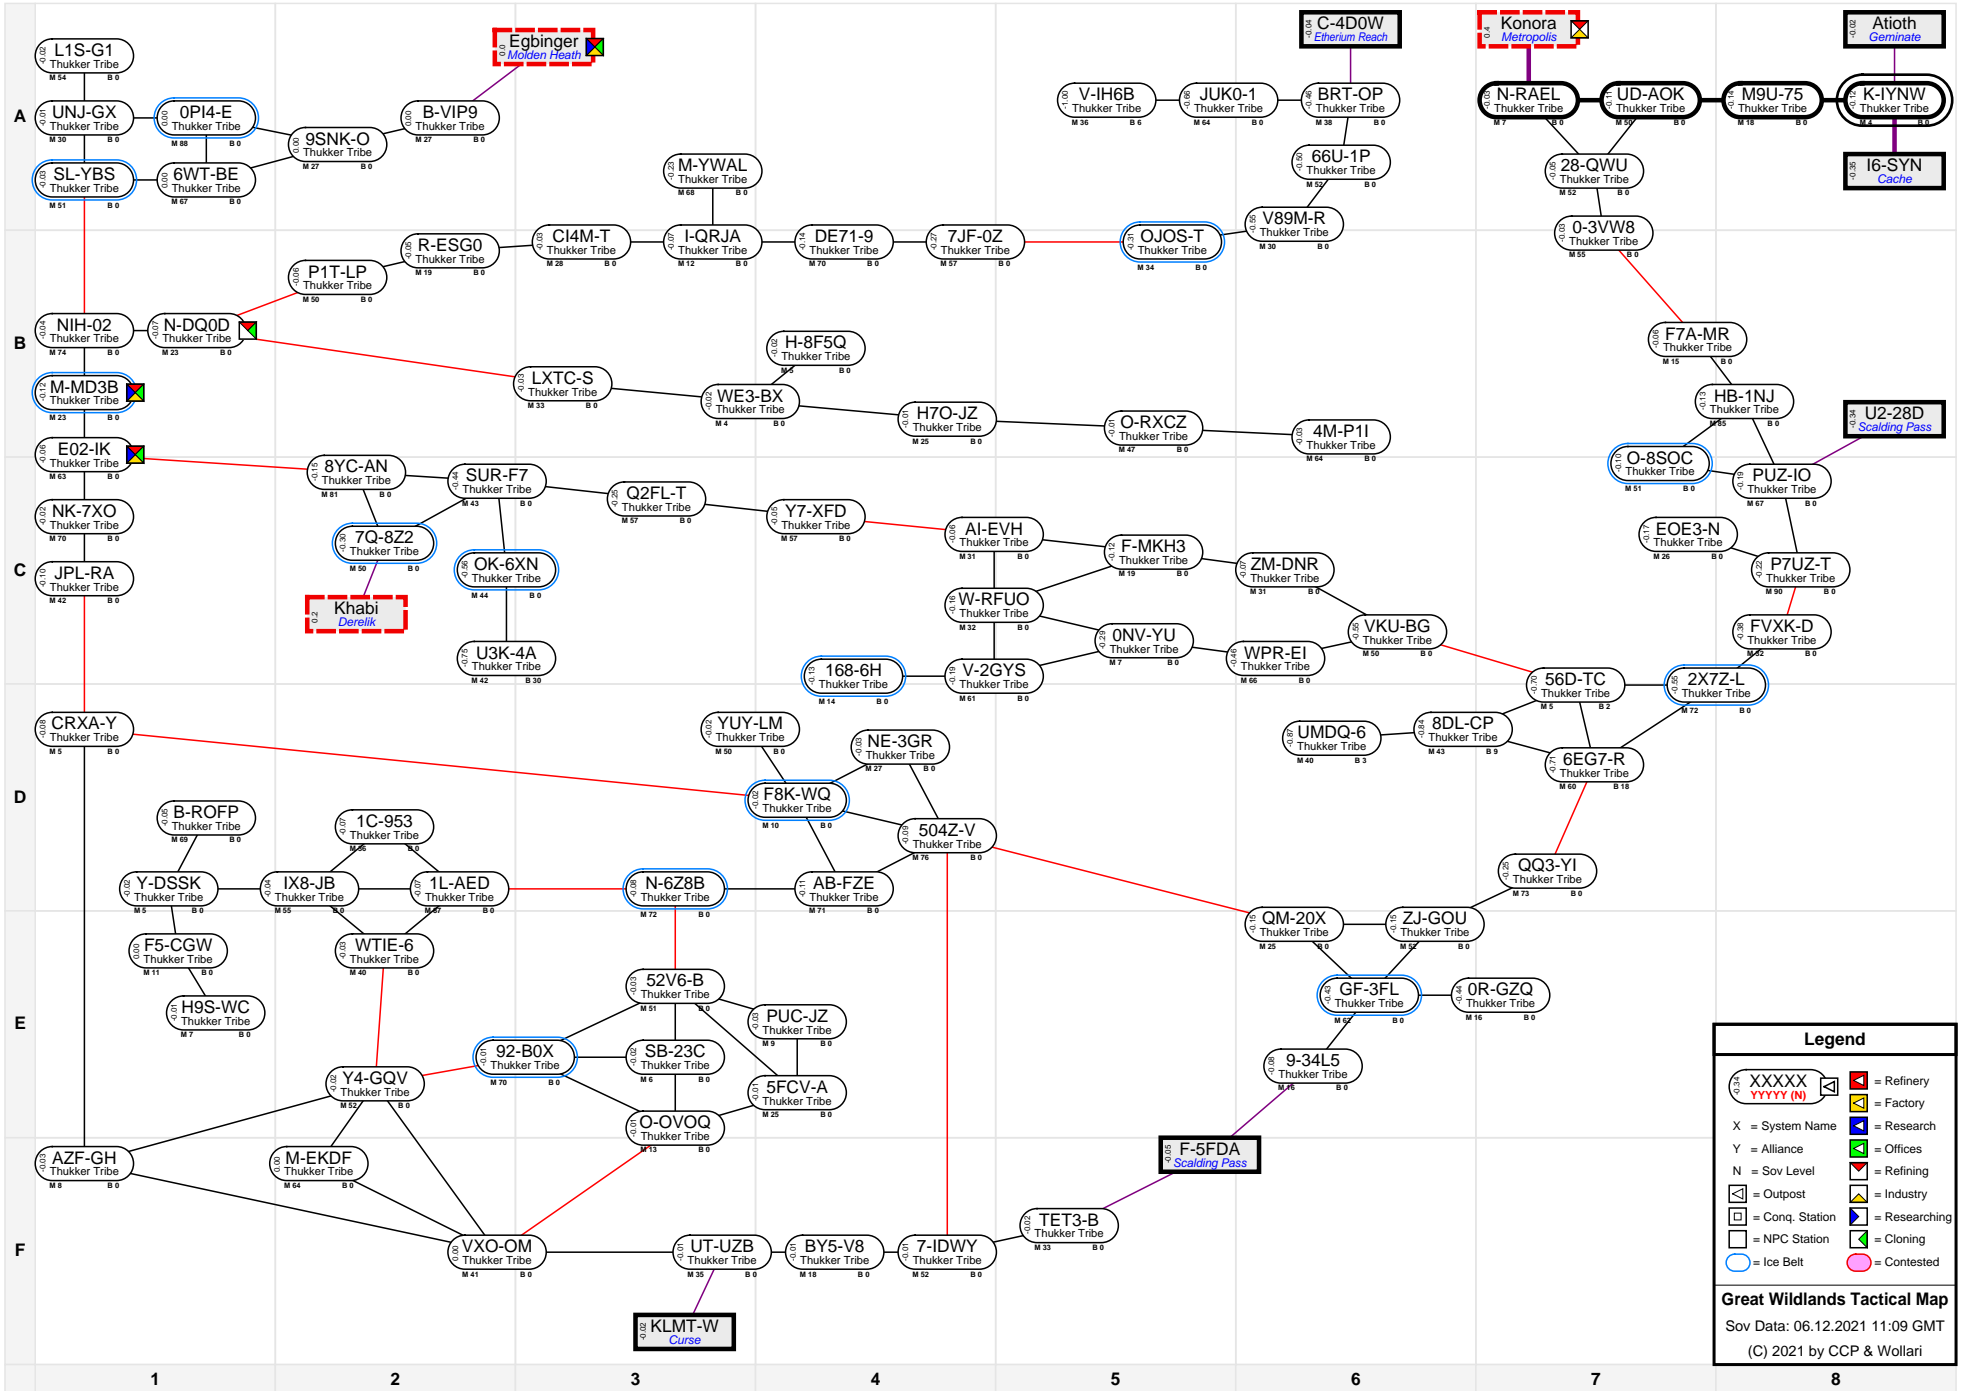

# Great Wildlands Tactical Map

**Legend**

- XXXXXX (with icons) = Refinery
- YYYY (N) (with icon) = Factory
- X (with icon) = System Name
- Y (with icon) = Alliance
- N (with icon) = Sov Level
- (with icon) = Outpost
- (with icon) = Conq. Station
- (with icon) = Researching
- (with icon) = NPC Station
- (with icon) = Cloning
- (with icon) = Contested

**Great Wildlands Tactical Map**  
 Sov Data: 06.12.2021 11:09 GMT  
 (C) 2021 by CCP & Wollari