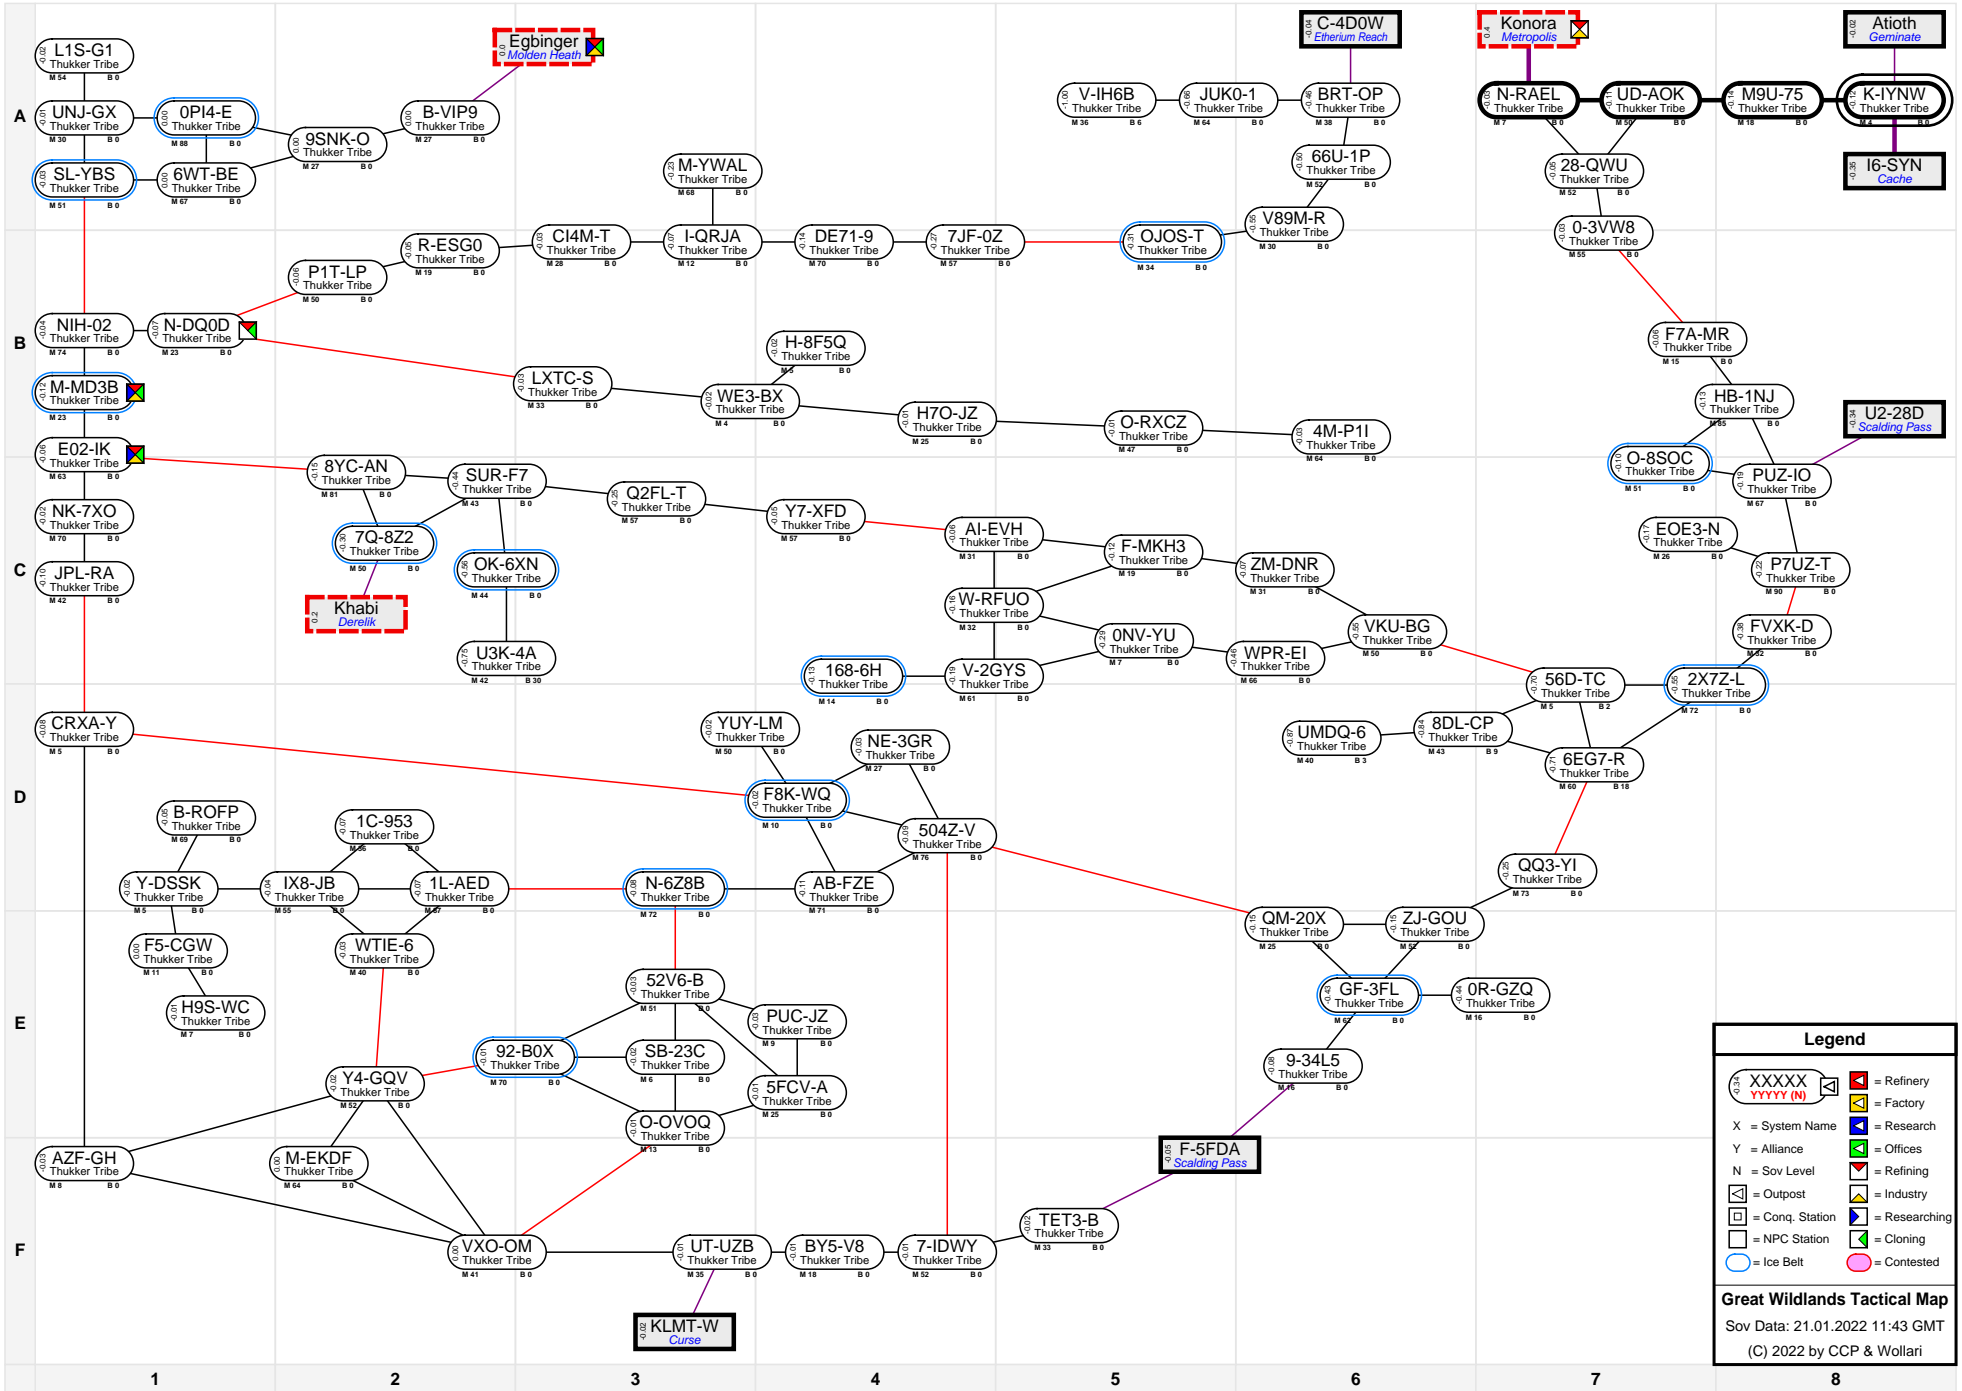

Great Wildlands Tactical Map

Legend

- XXXXXX (with icons) = Refinery
- YYYY (N) (with icon) = Factory
- X = System Name
- Y = Alliance
- N = Sov Level
- (with icon) = Outpost
- (with icon) = Conq. Station
- (with icon) = Researching
- (with icon) = NPC Station
- (with icon) = Ice Belt
- (with icon) = Contested
- (with icon) = Refining
- (with icon) = Industry
- (with icon) = Cloning

Great Wildlands Tactical Map
 Sov Data: 21.01.2022 11:43 GMT
 (C) 2022 by CCP & Wollari