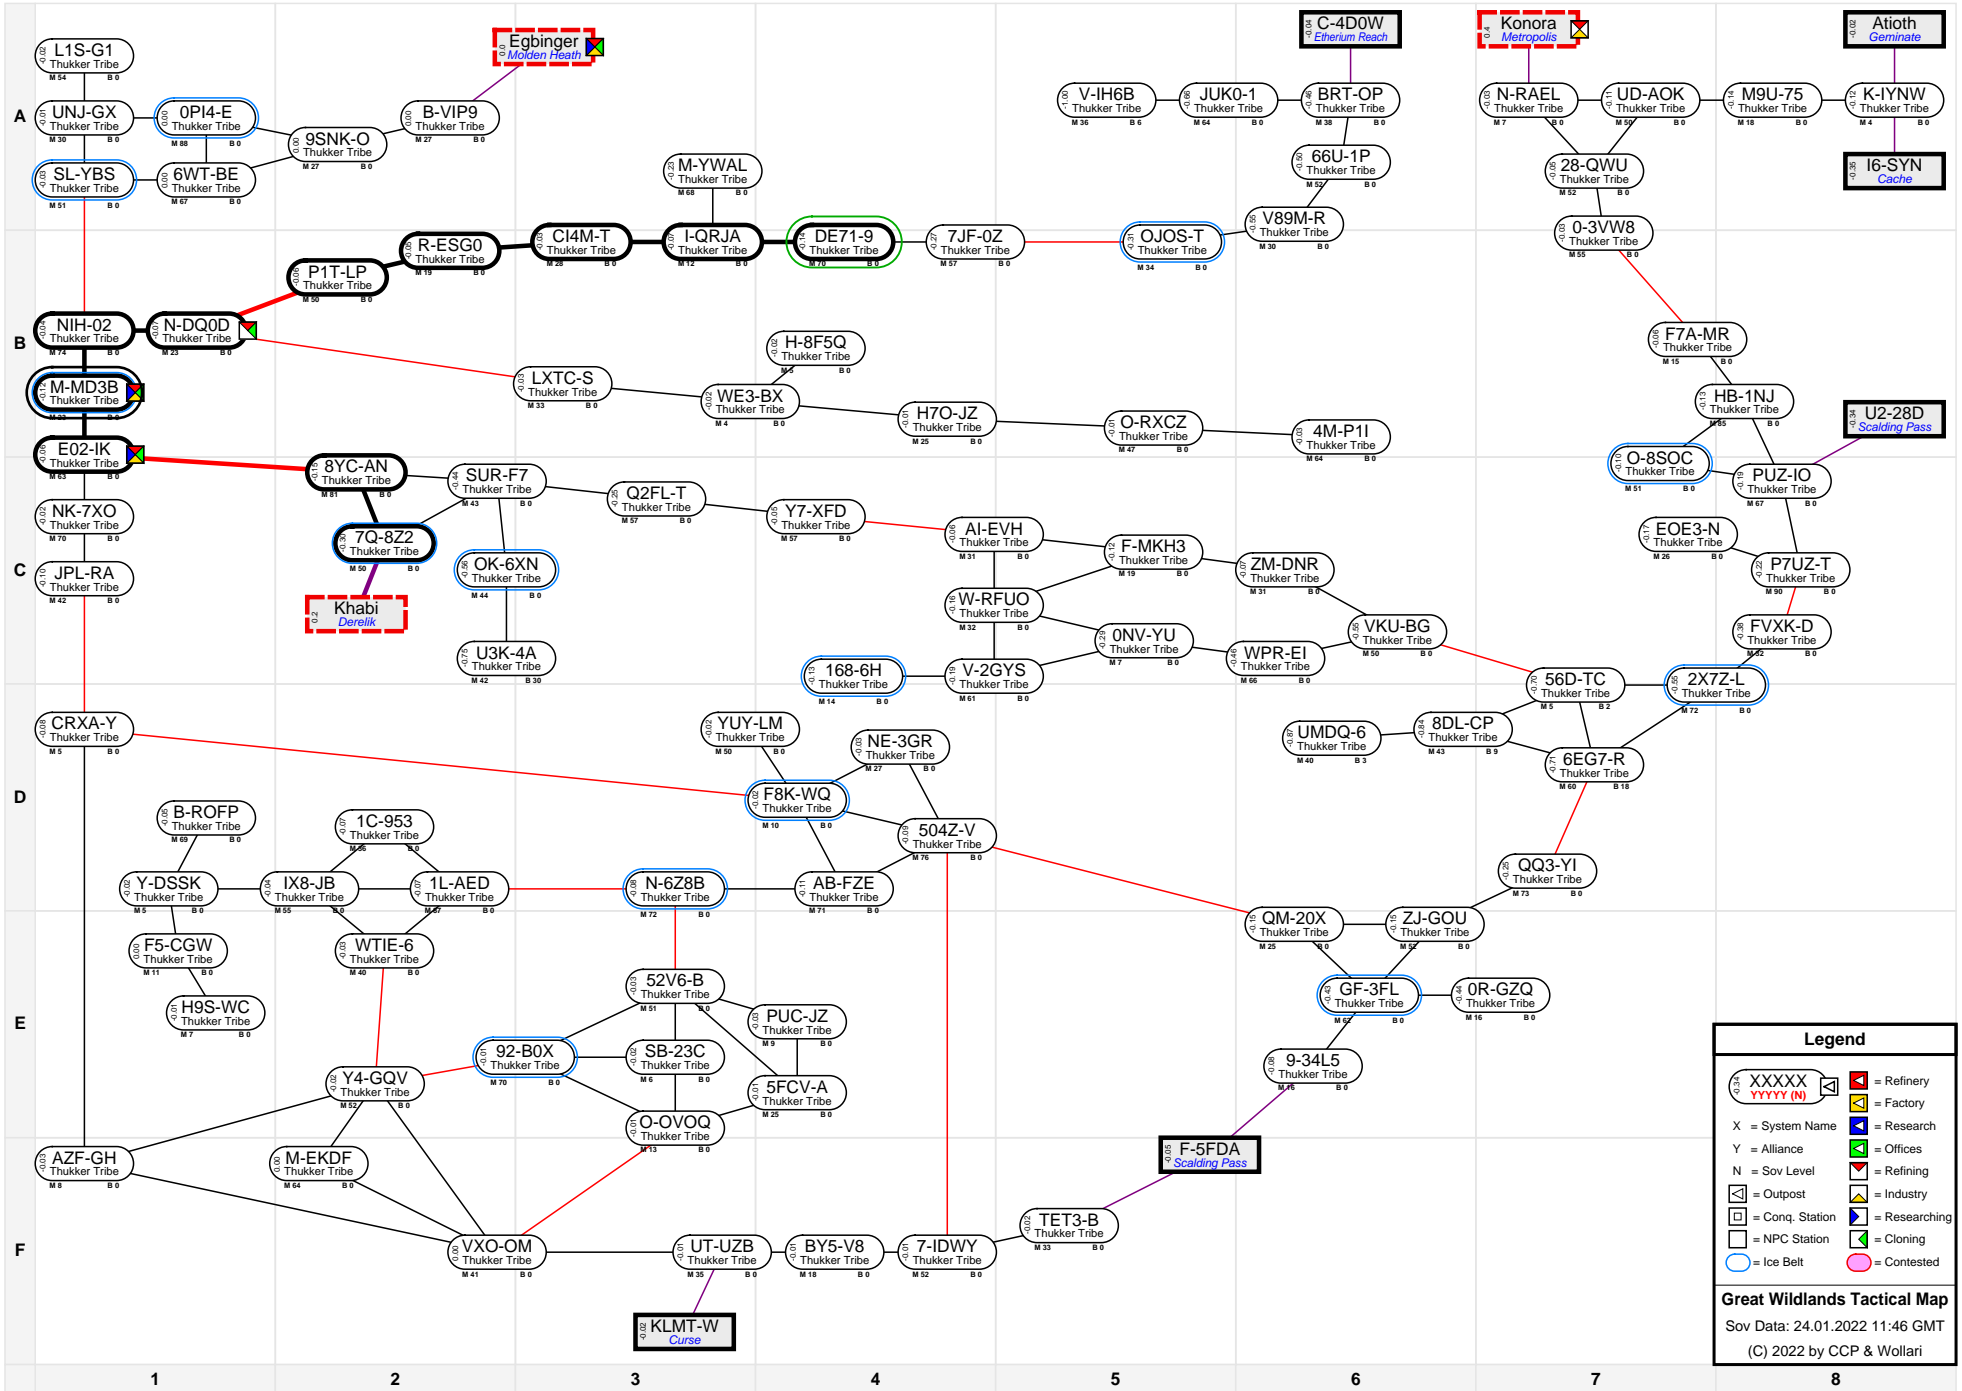

Great Wildlands Tactical Map

Legend

- XXXXXX (with icons) = Refinery
- YYYY (N) (with icon) = Factory
- X = System Name
- Y = Alliance
- N = Sov Level
- O = Outpost
- C = Conq. Station
- R = Researching
- NP = NPC Station
- Ice Belt (blue circle)
- Contested (pink circle)

Great Wildlands Tactical Map
 Sov Data: 24.01.2022 11:46 GMT
 (C) 2022 by CCP & Wollari