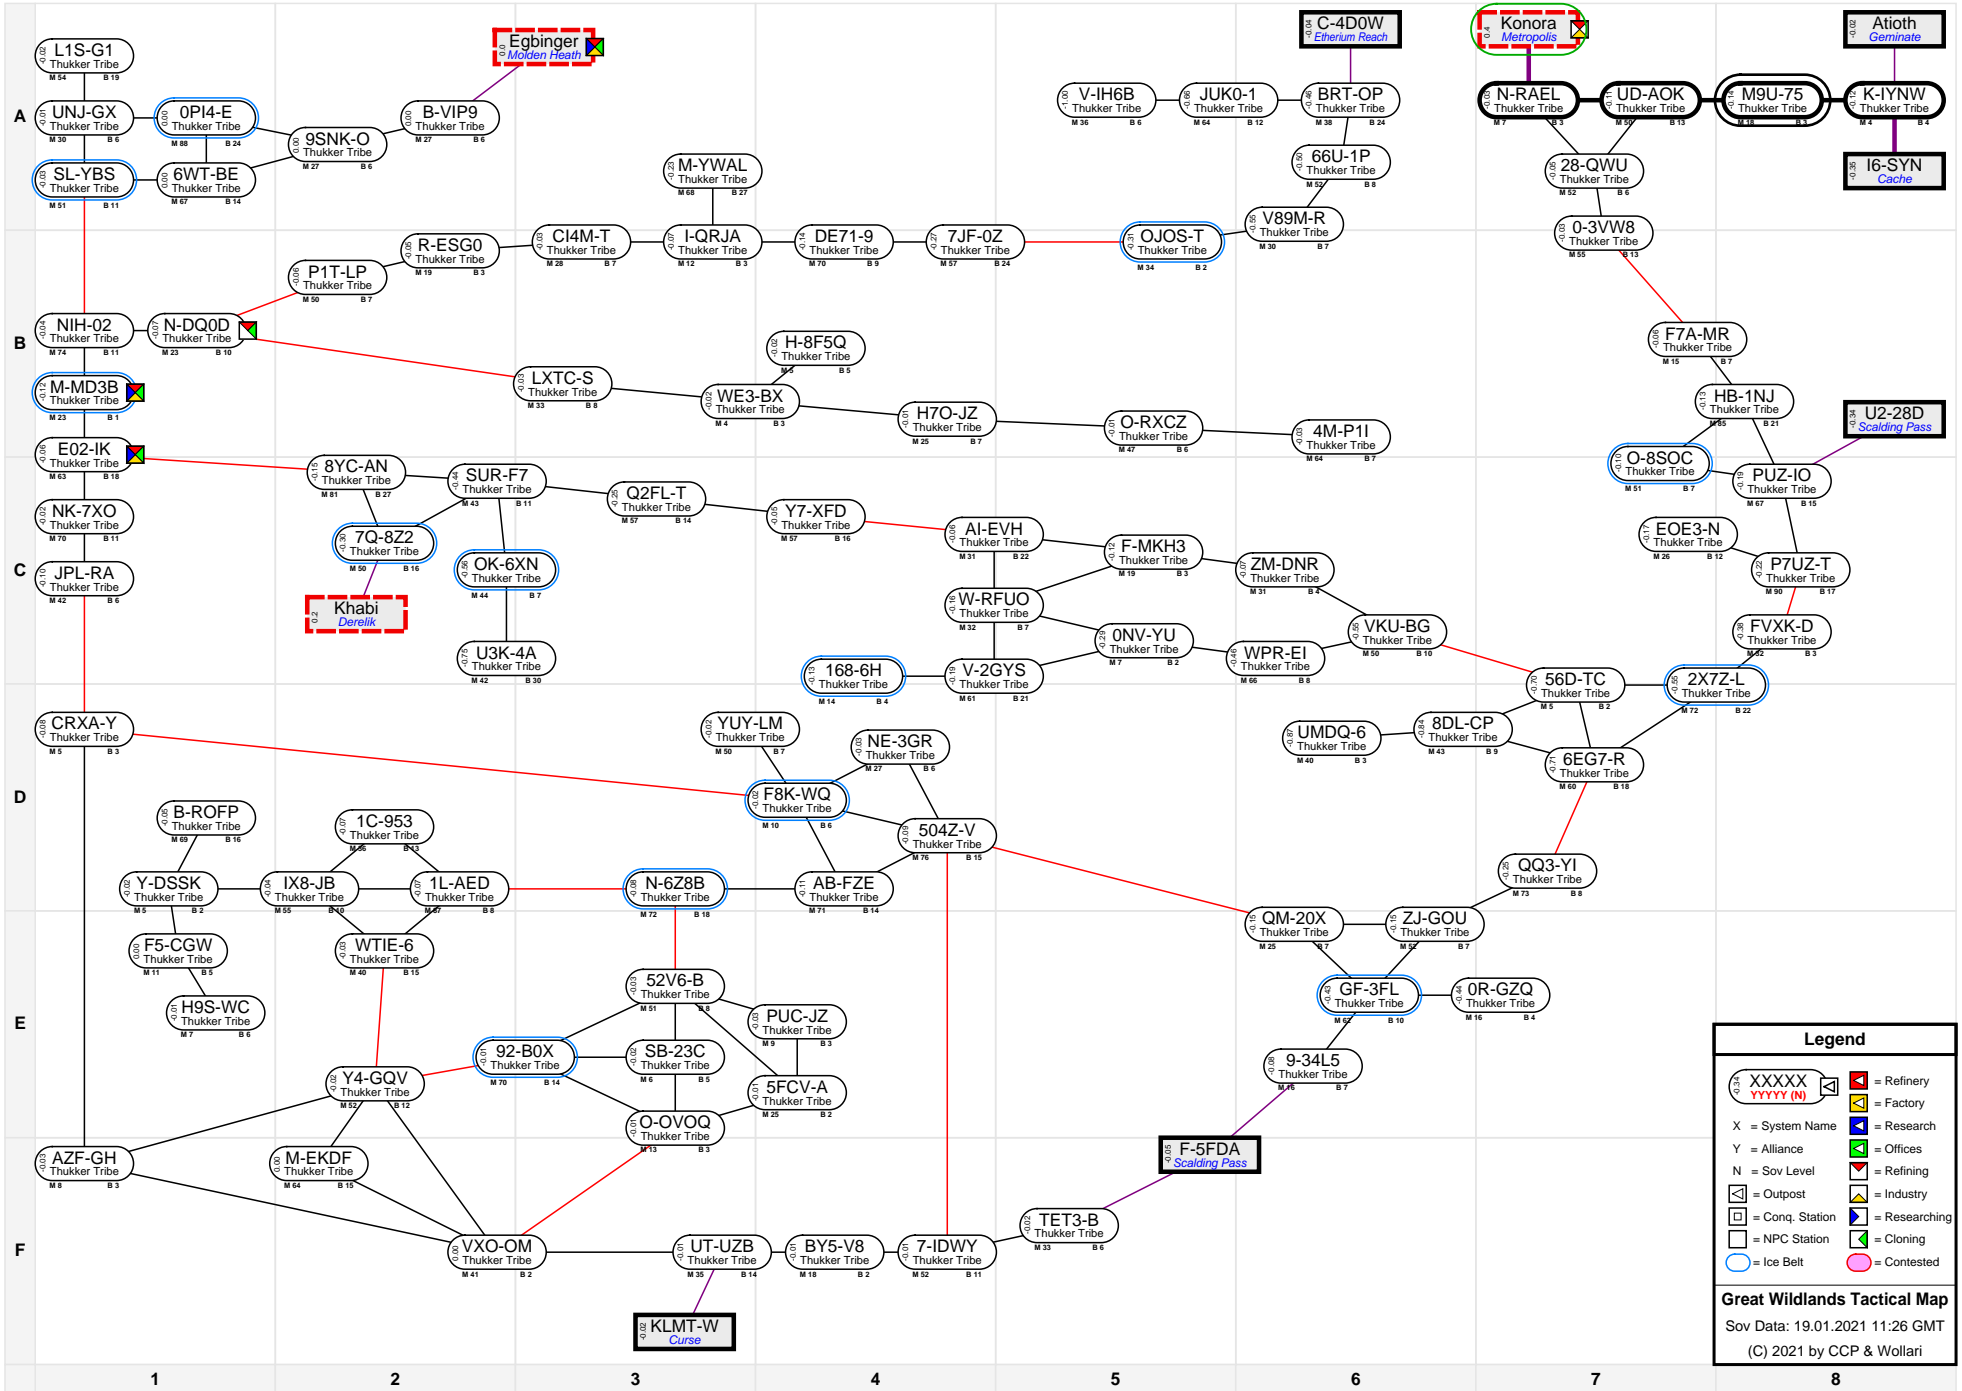

Great Wildlands Tactical Map

| Legend | |
|--------|-----------------|
| | = Refinery |
| | = Factory |
| | = System Name |
| | = Alliance |
| | = Sov Level |
| | = Research |
| | = Offices |
| | = Refining |
| | = Industry |
| | = Outpost |
| | = Conq. Station |
| | = Researching |
| | = NPC Station |
| | = Cloning |
| | = Contested |

Great Wildlands Tactical Map
 Sov Data: 19.01.2021 11:26 GMT
 (C) 2021 by CCP & Wollari