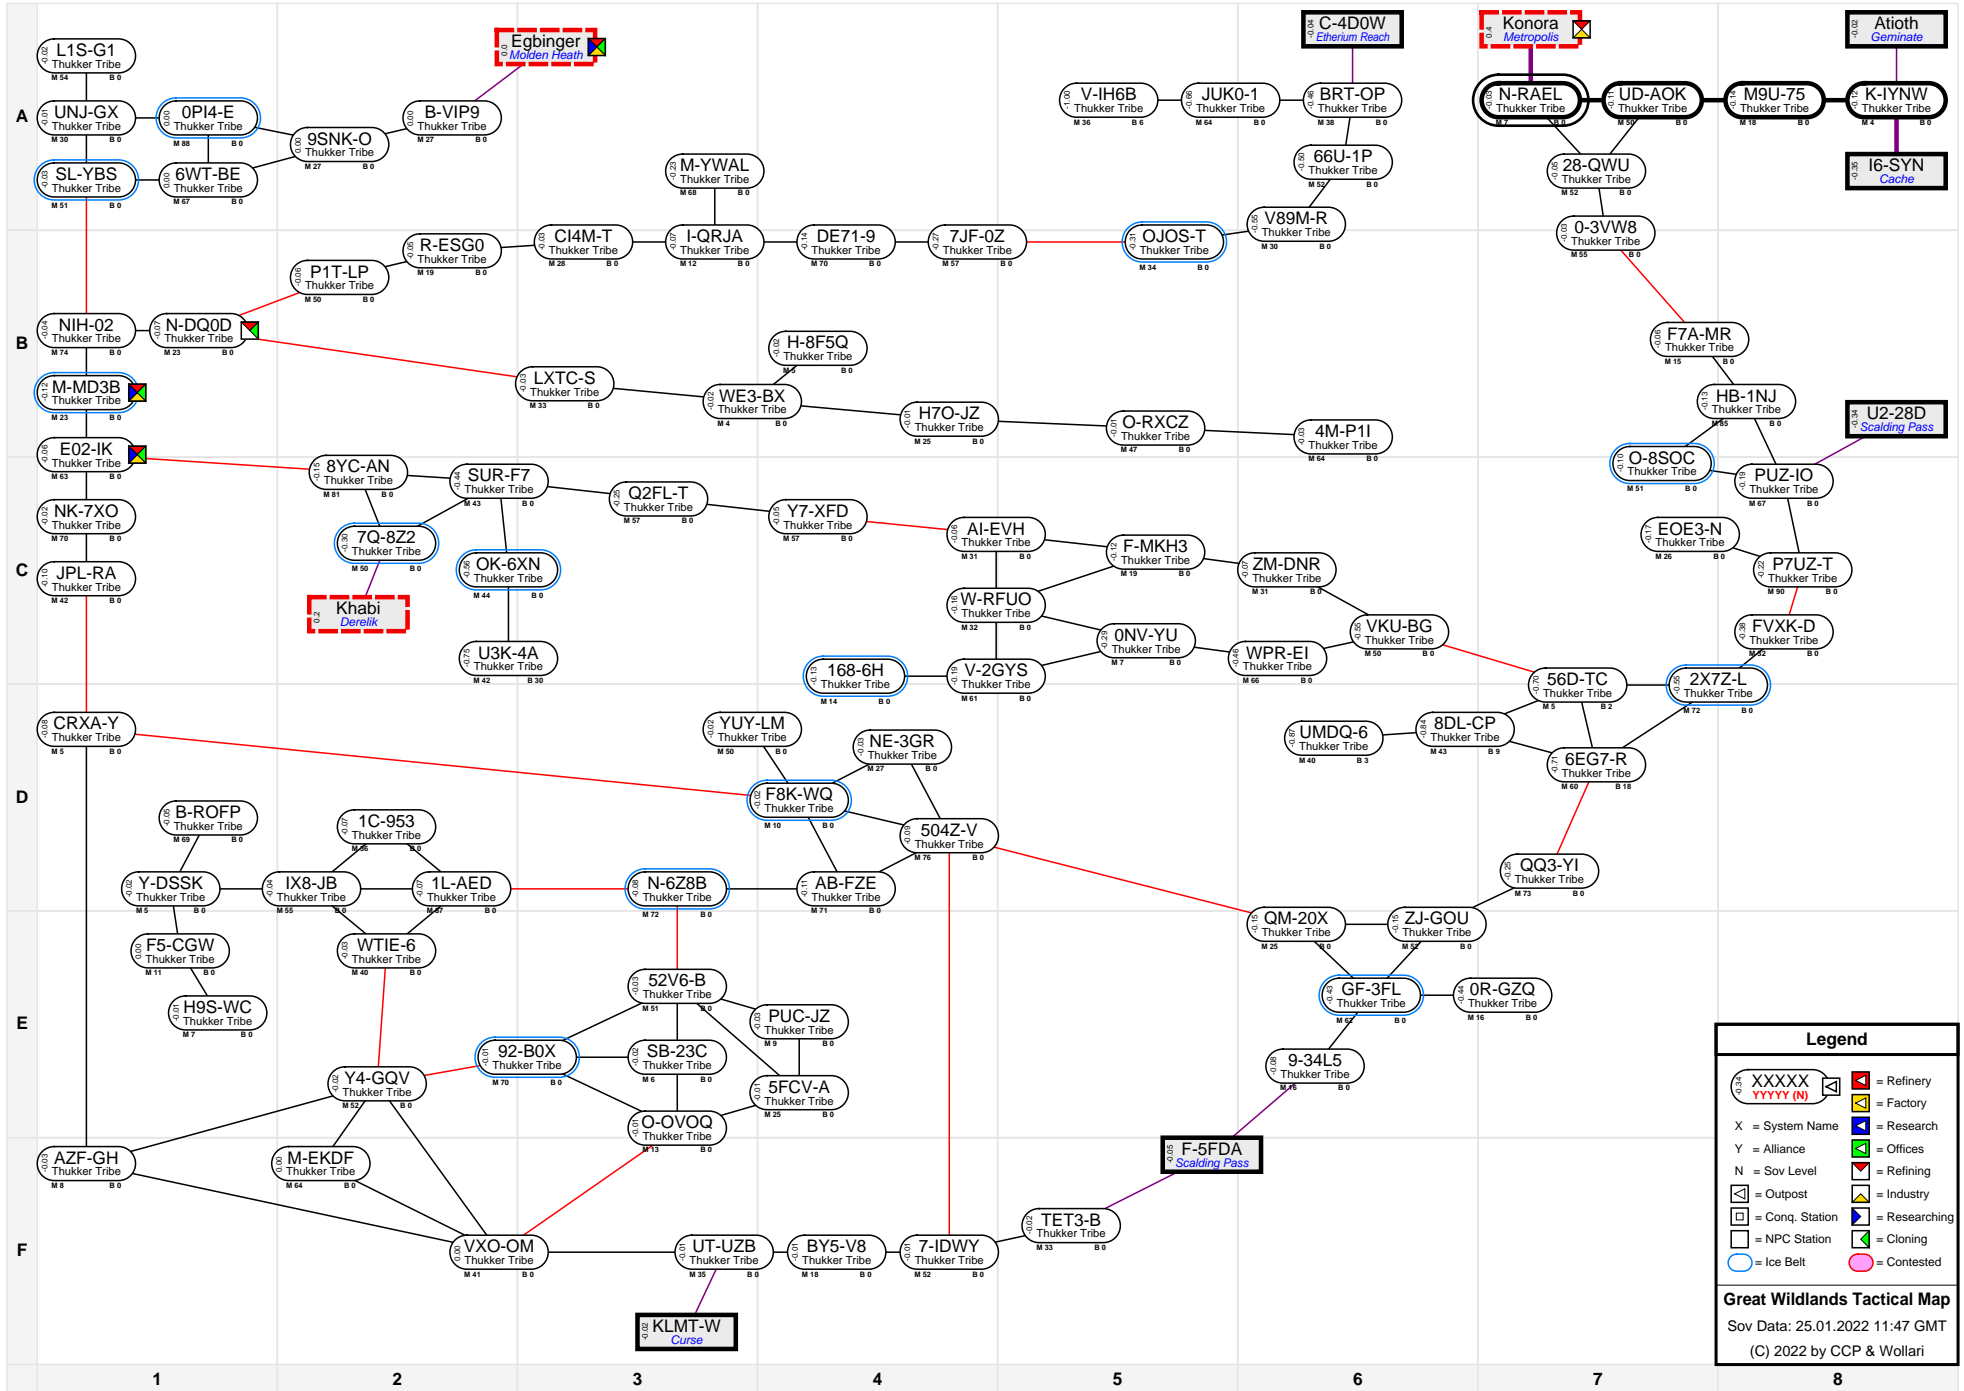

Great Wildlands Tactical Map

Legend

- XXXXXX** (with a red square icon) = Refinery
- YYYY (N)** (with a yellow square icon) = Factory
- X** (with a blue square icon) = System Name
- Y** (with a green square icon) = Alliance
- N** (with a red square icon) = Sov Level
- [Icon]** (with a blue square icon) = Outpost
- [Icon]** (with a yellow square icon) = Conq. Station
- [Icon]** (with a blue square icon) = NPC Station
- [Icon]** (with a green square icon) = Researching
- [Icon]** (with a blue square icon) = Industry
- [Icon]** (with a red square icon) = Cloning
- [Icon]** (with a blue square icon) = Contested

Great Wildlands Tactical Map
 Sov Data: 25.01.2022 11:47 GMT
 (C) 2022 by CCP & Wollari