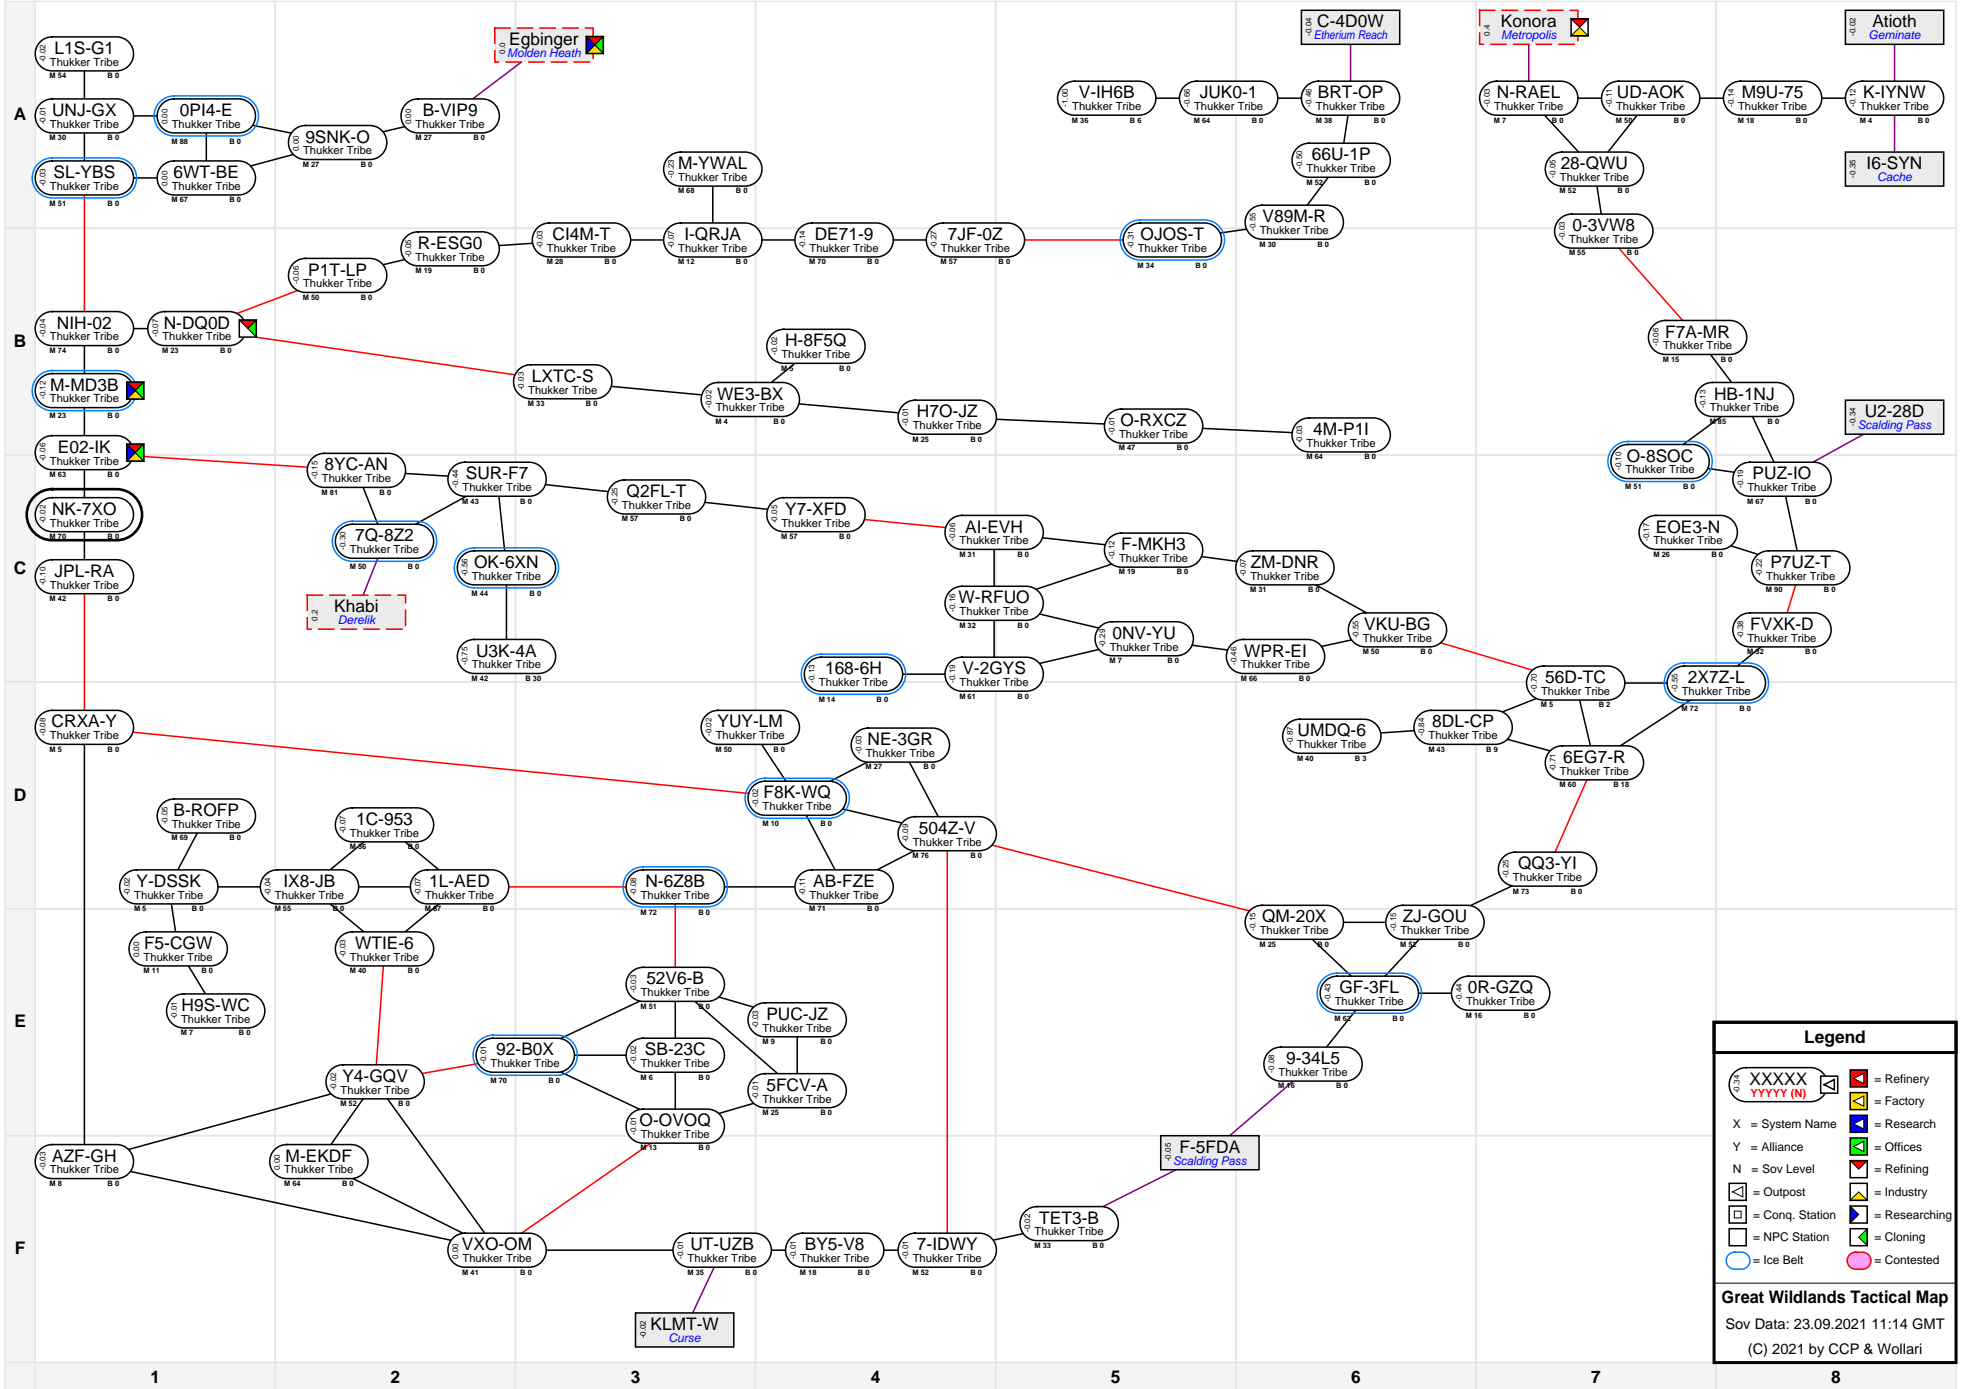

Great Wildlands Tactical Map

Legend	
	= Refinery
	= Factory
	X = System Name
	Y = Alliance
	N = Sov Level

Great Wildlands Tactical Map
 Sov Data: 23.09.2021 11:14 GMT
 (C) 2021 by CCP & Wollari