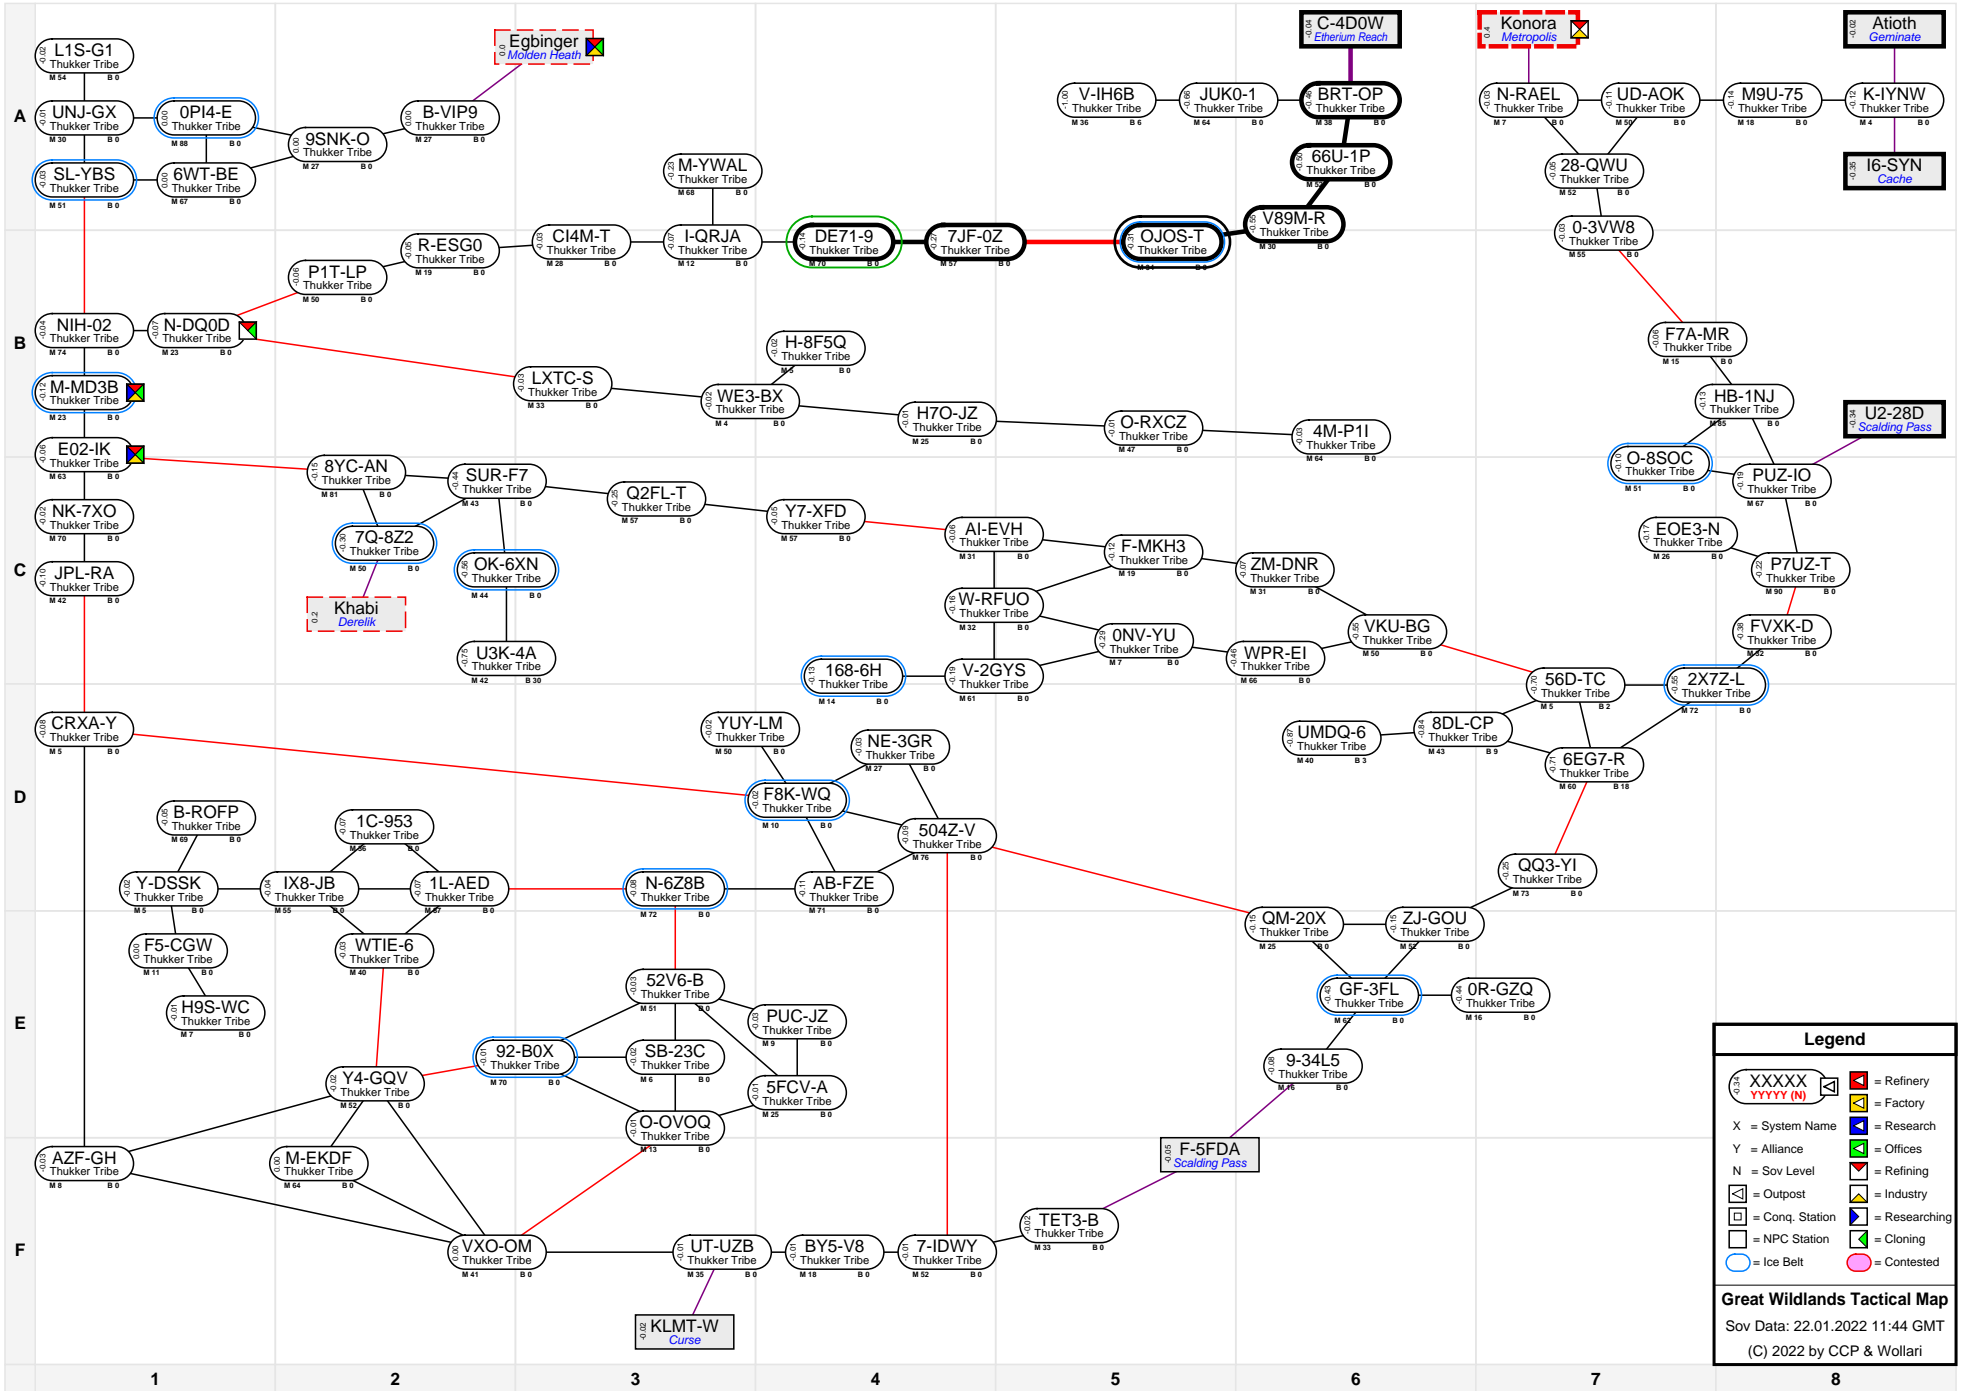

Great Wildlands Tactical Map

Legend

- XXXXXX (with icons) = Refinery
- YYYY (N) (with icon) = Factory
- X (with icon) = System Name
- Y (with icon) = Alliance
- N (with icon) = Sov Level
- (with icon) = Outpost
- (with icon) = Conq. Station
- (with icon) = NPC Station
- (with icon) = Researching
- (with icon) = Cloning
- (with icon) = Contested

Great Wildlands Tactical Map
 Sov Data: 22.01.2022 11:44 GMT
 (C) 2022 by CCP & Wollari