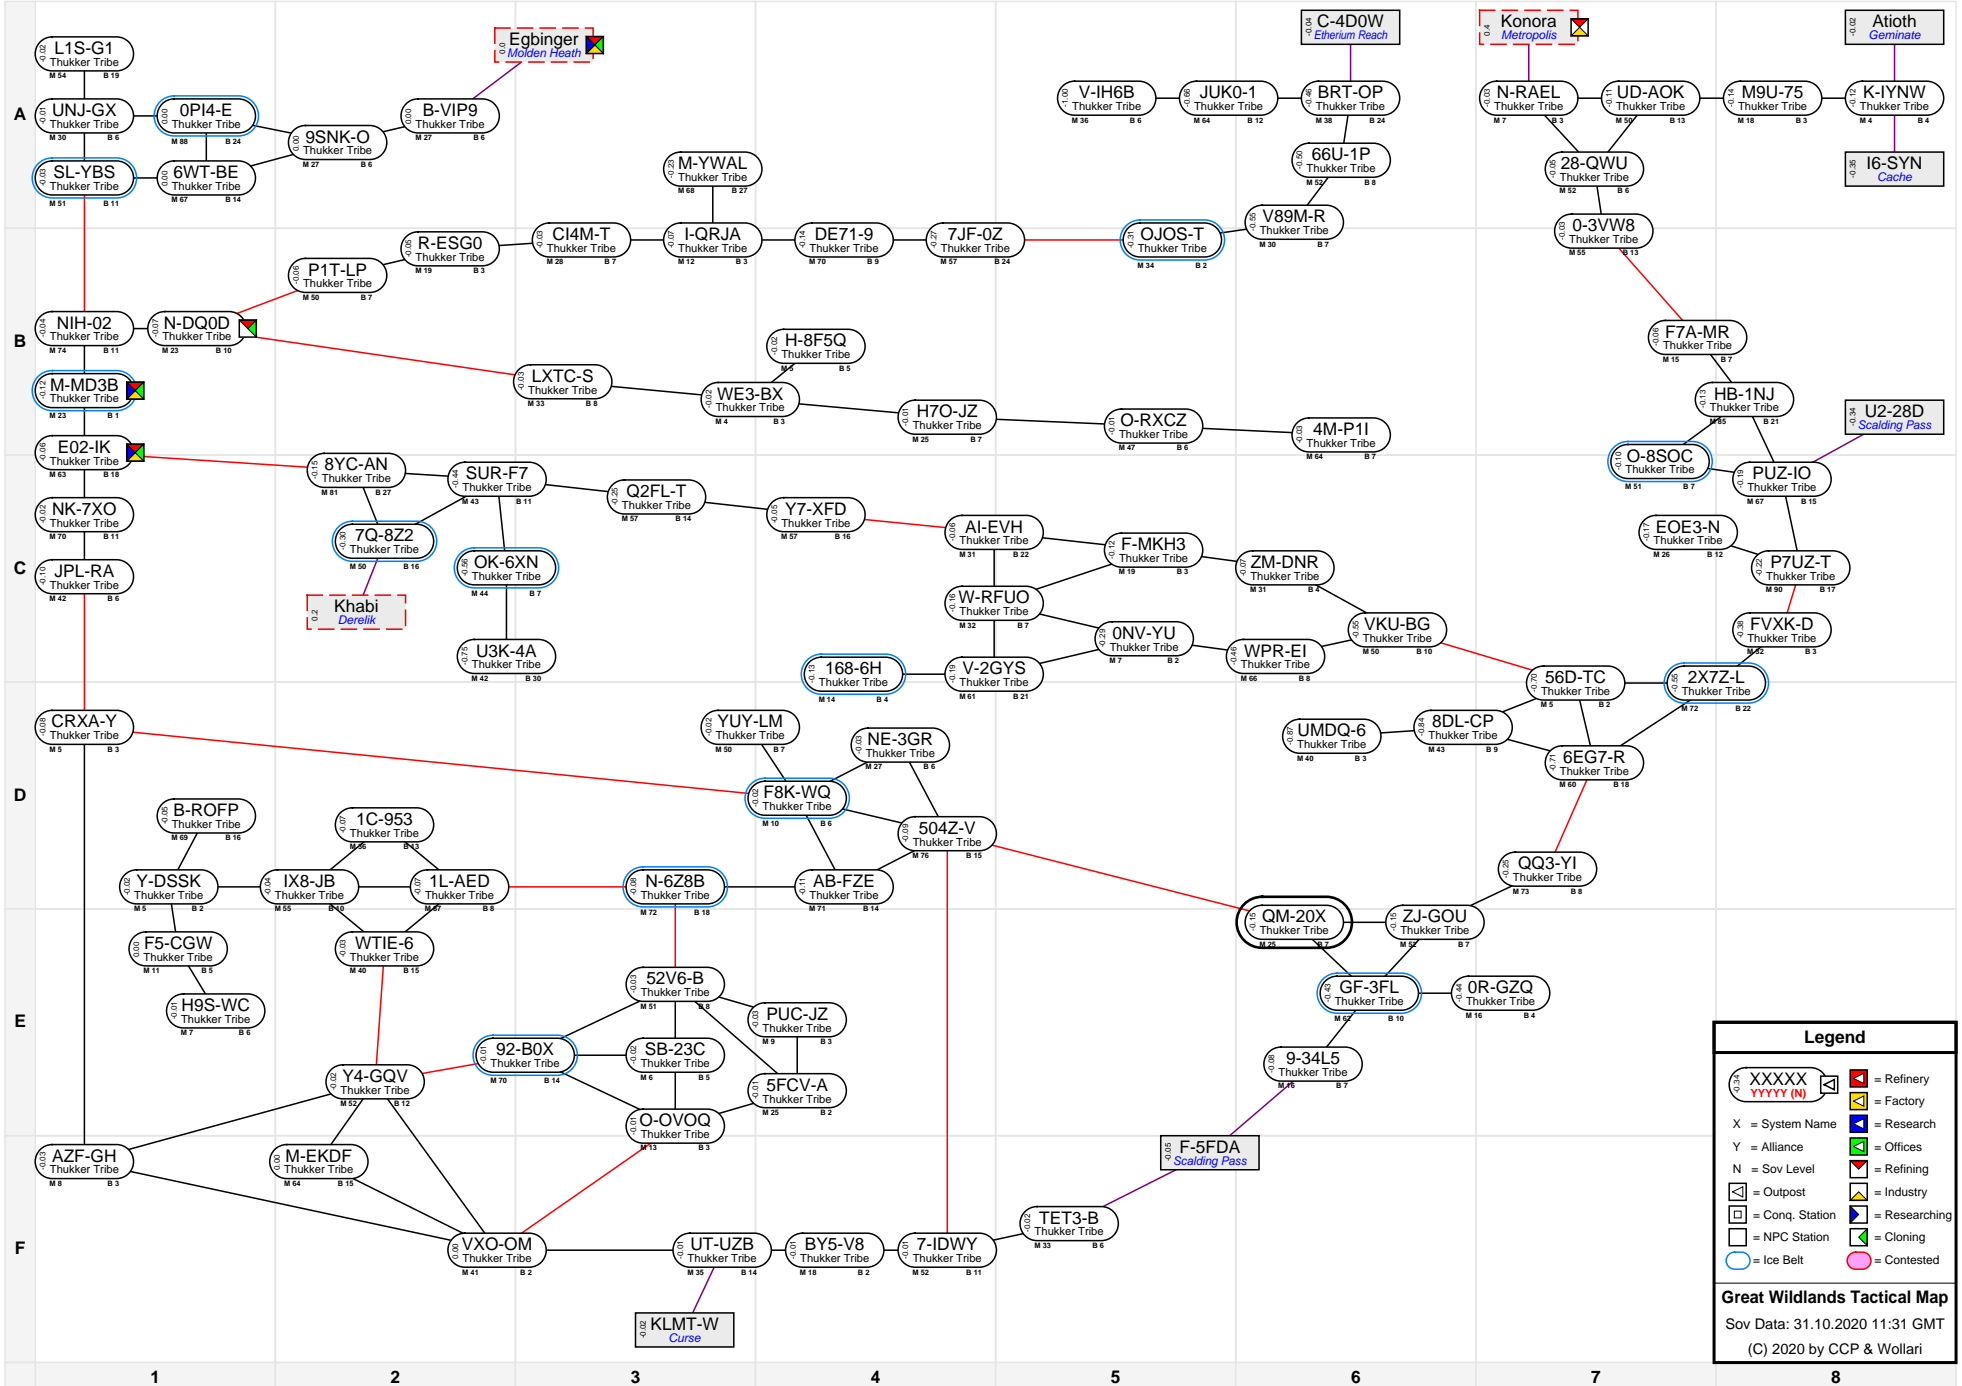

# Great Wildlands Tactical Map

**Legend**

- XXXXXX (square with red icon) = Refinery
- YYYY (N) (square with yellow icon) = Factory
- X (square with blue icon) = System Name
- Y (square with green icon) = Alliance
- N (square with blue icon) = Sov Level
- (square with red icon) = Refining
- (square with blue icon) = Outpost
- (square with blue icon) = Conq. Station
- (square with blue icon) = Researching
- (square with blue icon) = NPC Station
- (square with blue icon) = Cloning
- (circle with blue border) = Ice Belt
- (circle with pink border) = Contested

**Great Wildlands Tactical Map**  
 Sov Data: 31.10.2020 11:31 GMT  
 (C) 2020 by CCP & Wollari