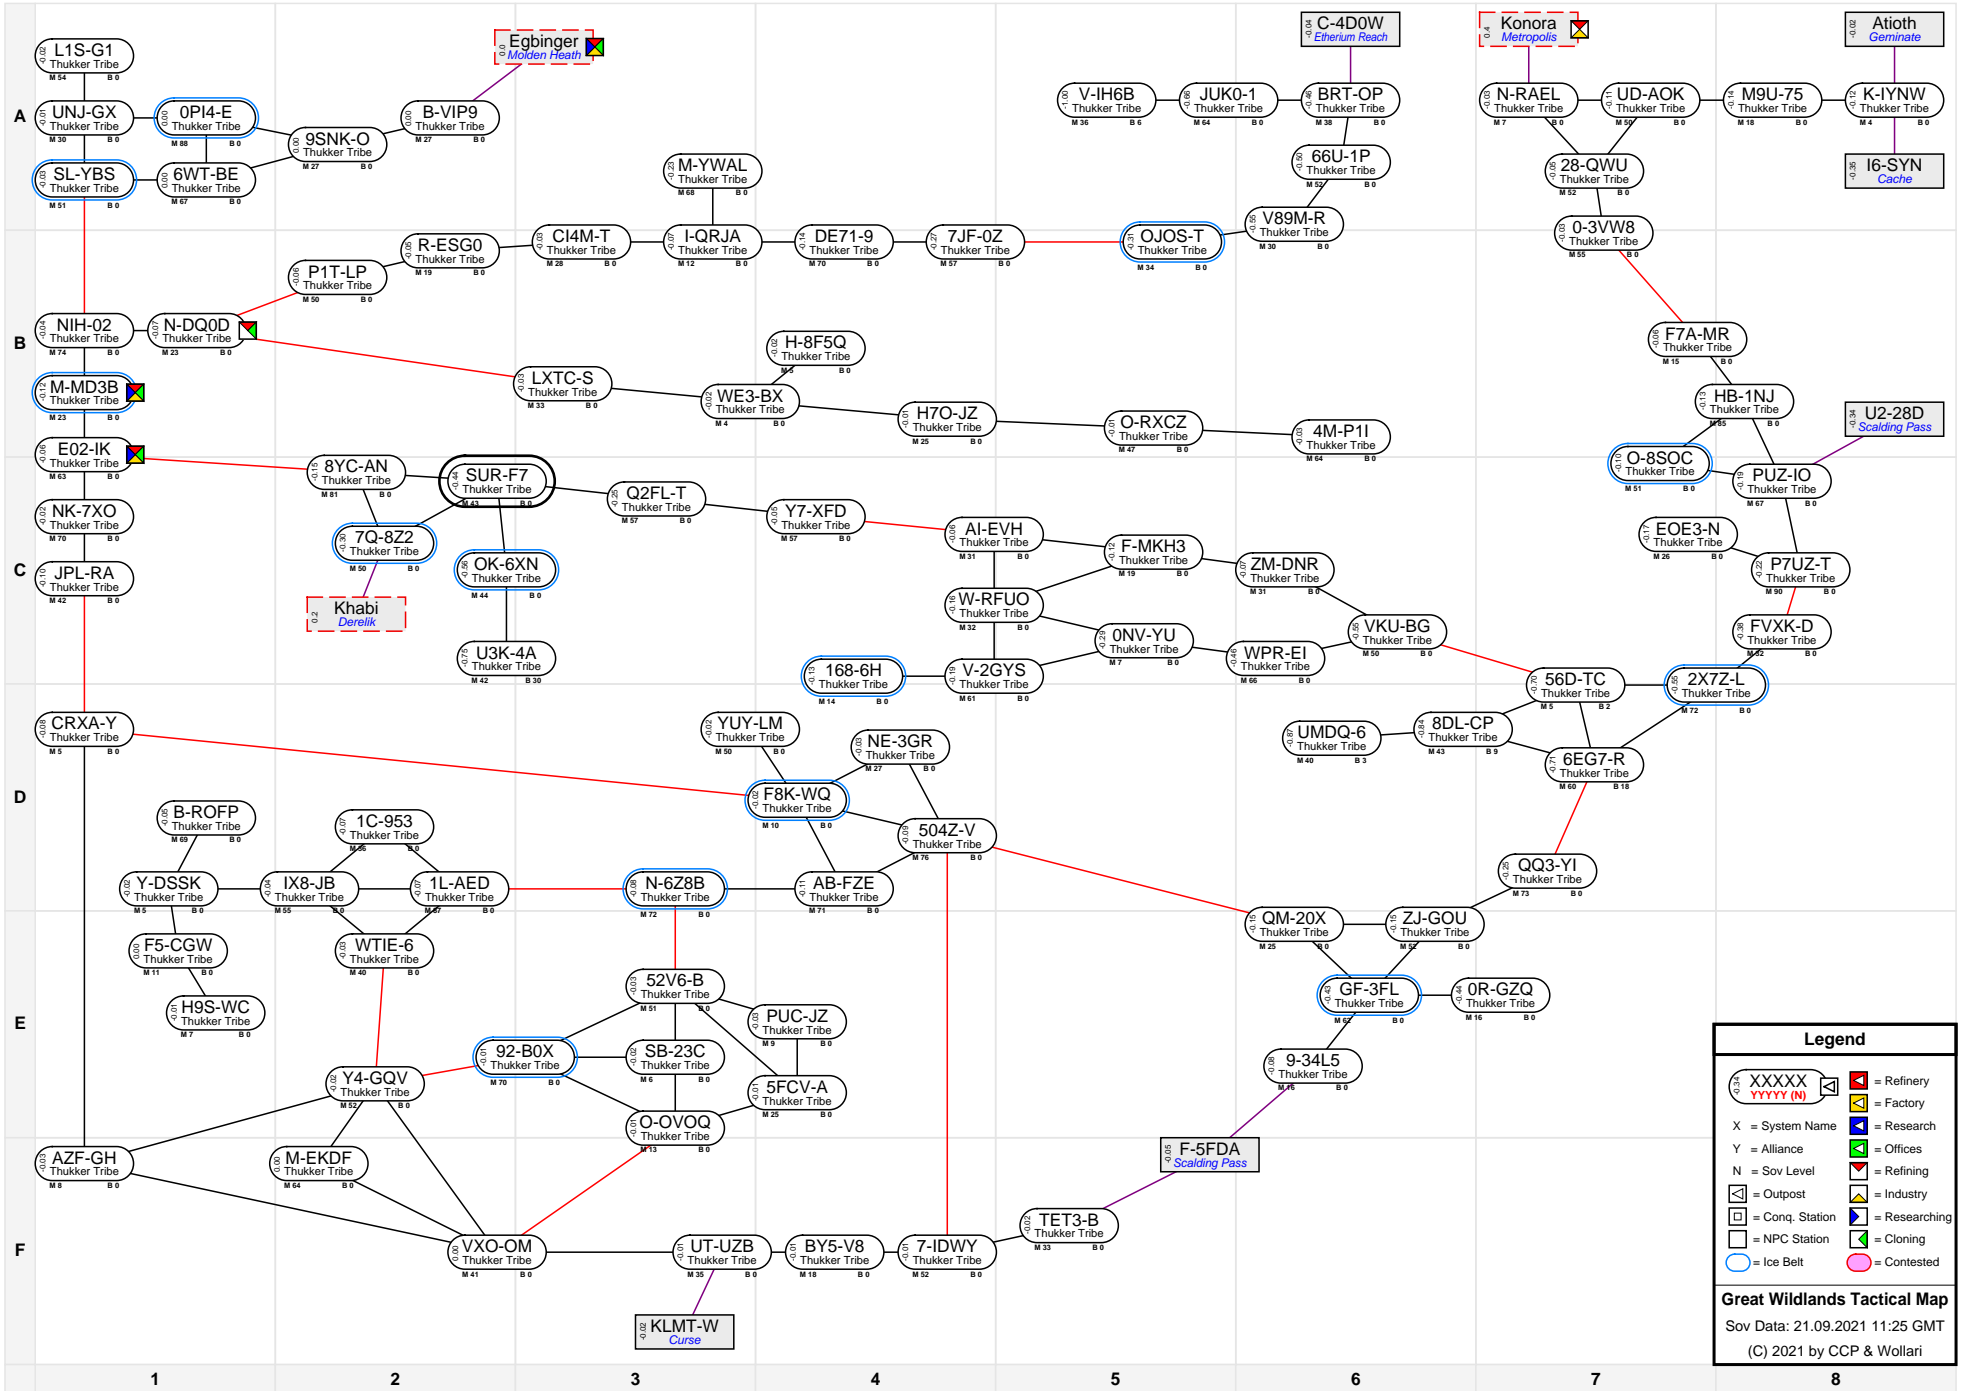

# Great Wildlands Tactical Map

**Legend**

- XXXXXX (with icons) = Refinery
- YYYY (N) (with icon) = Factory
- X = System Name
- Y = Alliance
- N = Sov Level
- (with icon) = Outpost
- (with icon) = Conq. Station
- (with icon) = NPC Station
- (with icon) = Ice Belt
- (with icon) = Contested

**Great Wildlands Tactical Map**  
 Sov Data: 21.09.2021 11:25 GMT  
 (C) 2021 by CCP & Wollari