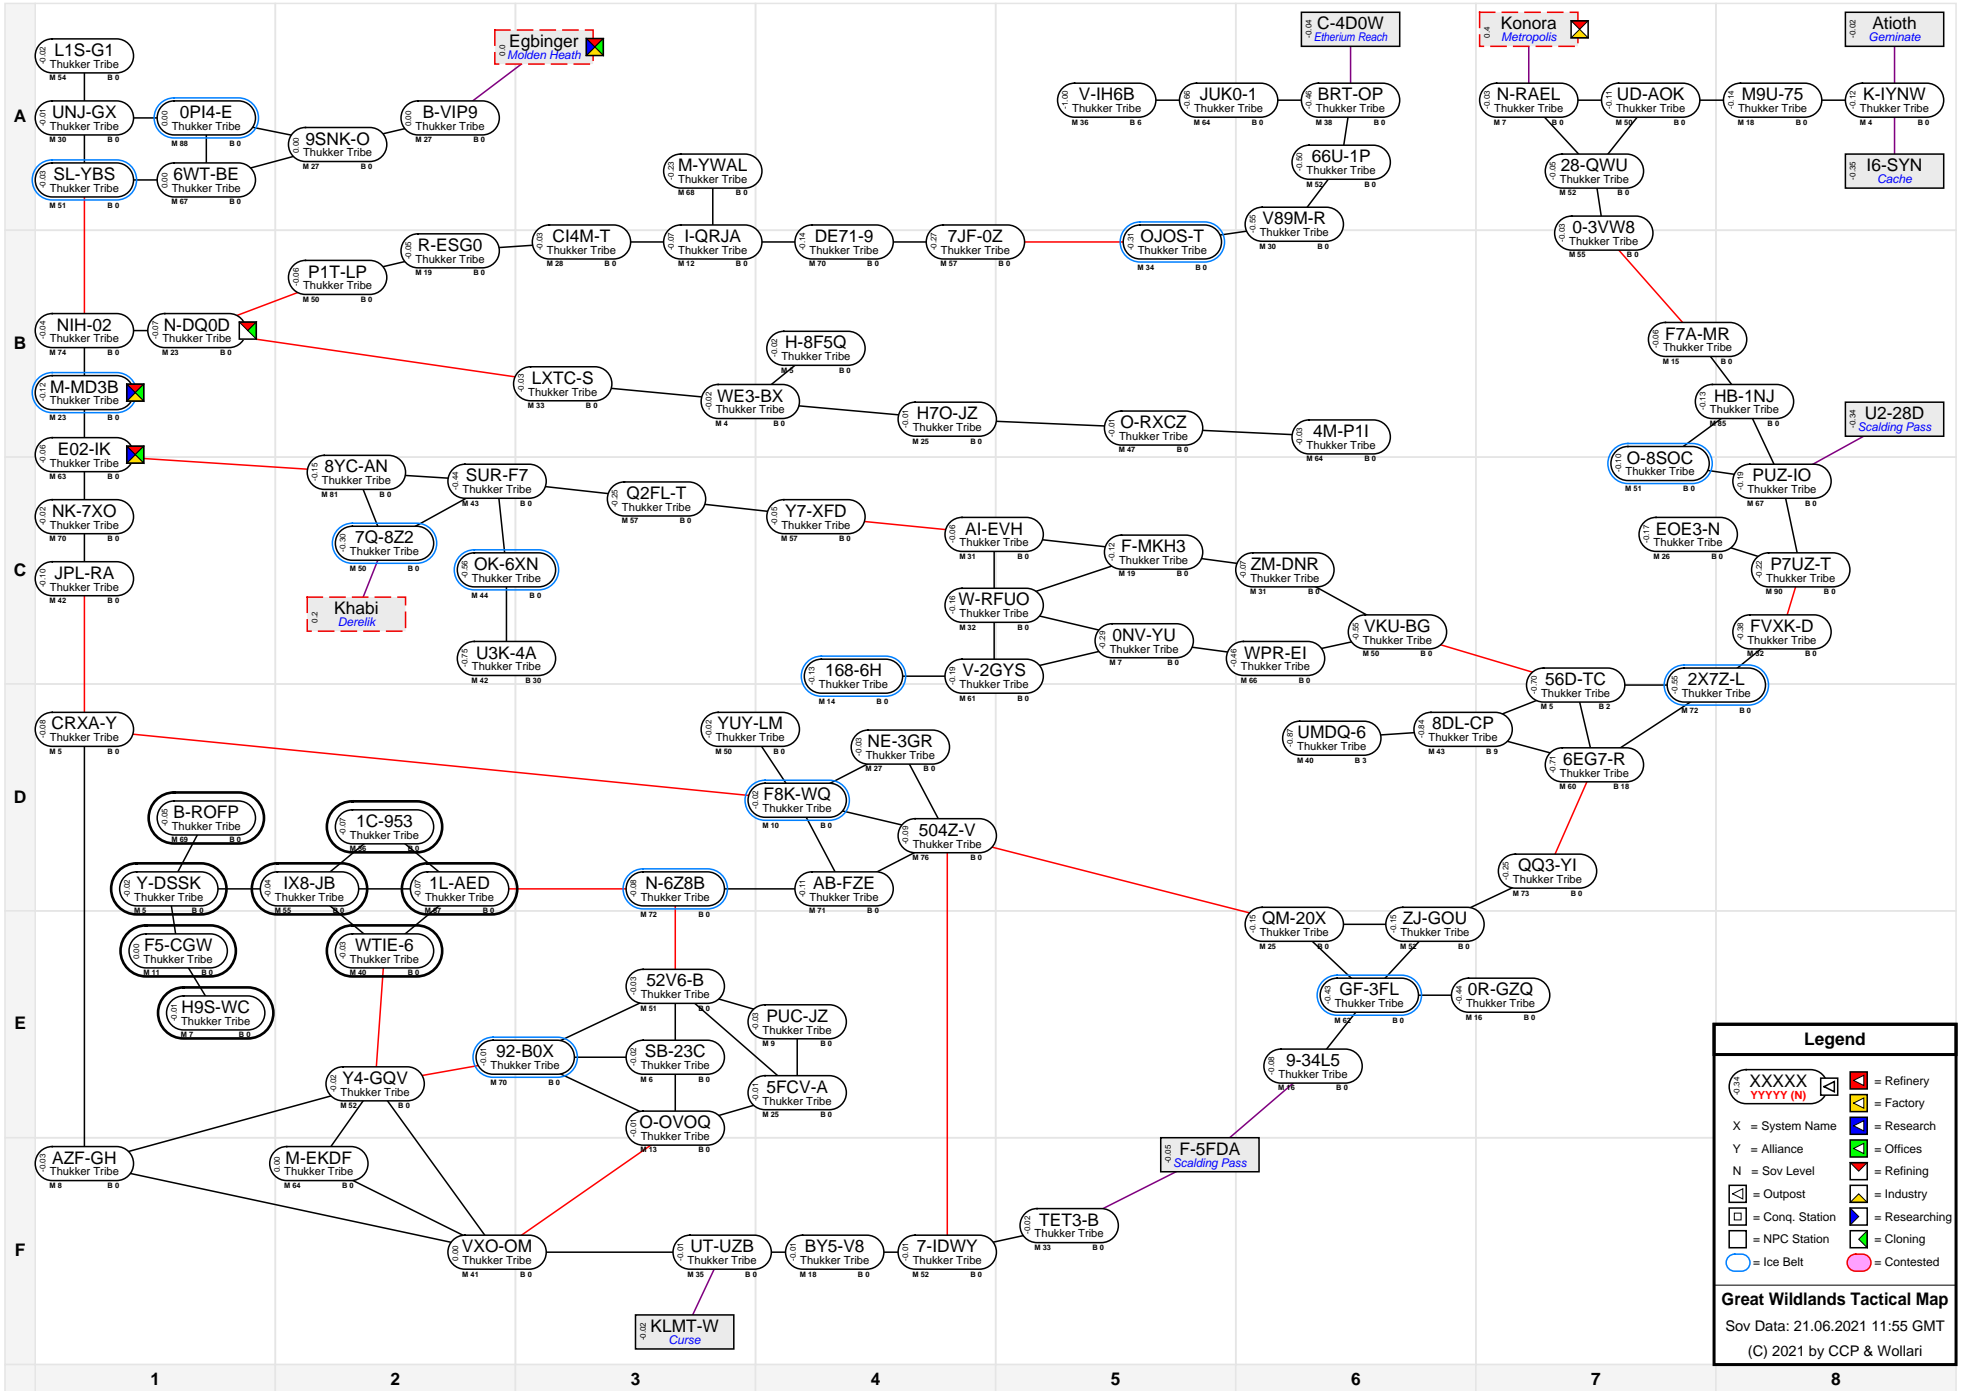

Great Wildlands Tactical Map

Legend	
	= Refinery
	= Factory

Great Wildlands Tactical Map
 Sov Data: 21.06.2021 11:55 GMT
 (C) 2021 by CCP & Wollari