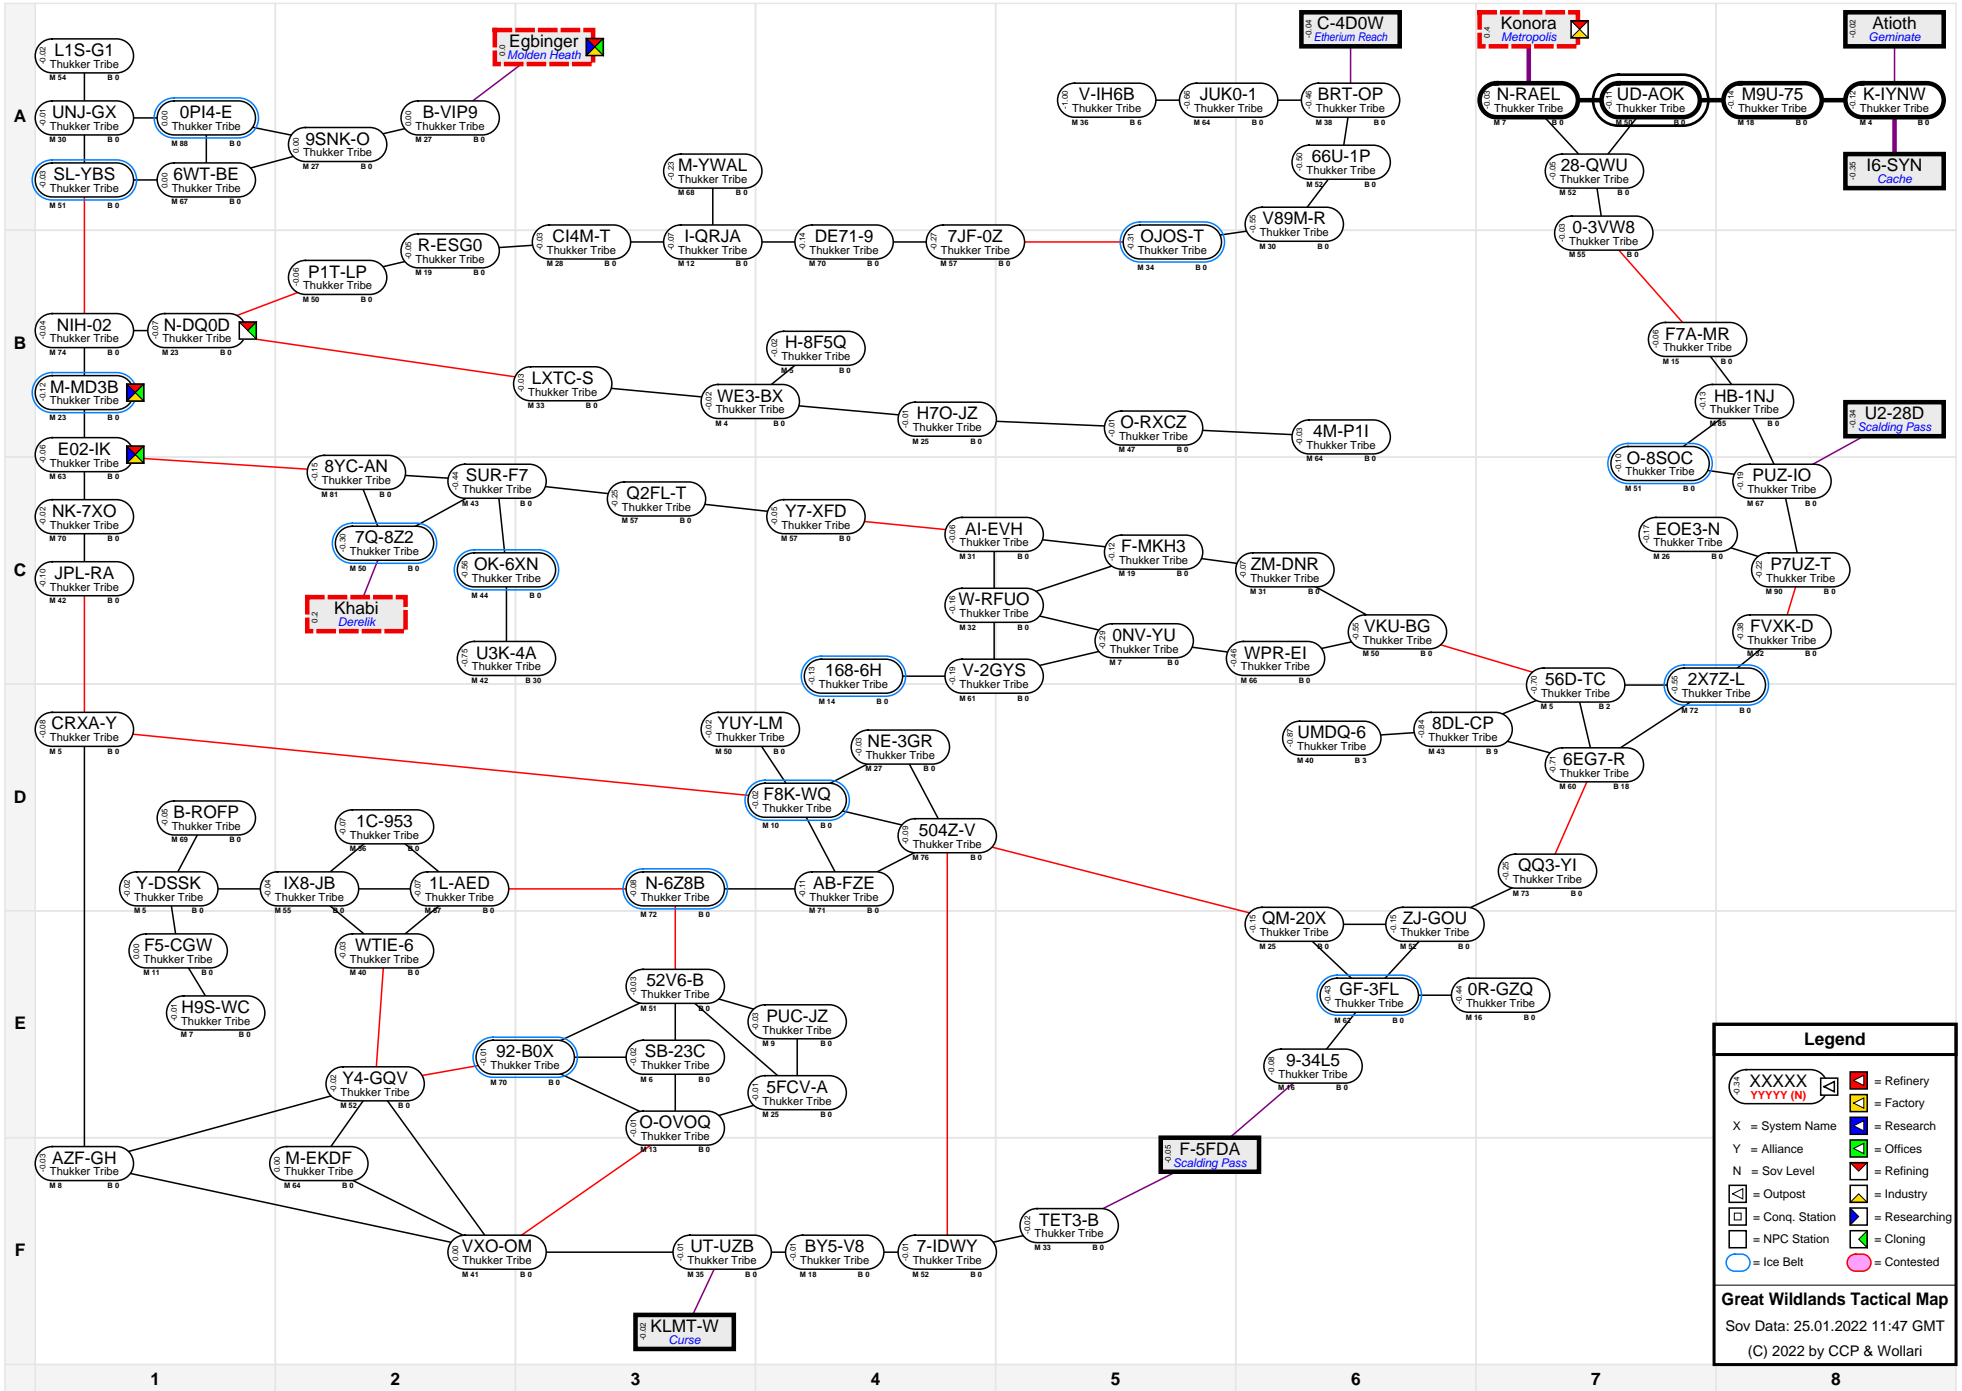

# Great Wildlands Tactical Map

Legend	
	= Refinery
	= Factory
	= Research
	= Alliance
	= Sov Level
	= Outpost
	= Conq. Station
	= Researching
	= NPC Station
	= Cloning
	= Contested

**Great Wildlands Tactical Map**  
 Sov Data: 25.01.2022 11:47 GMT  
 (C) 2022 by CCP & Wollari