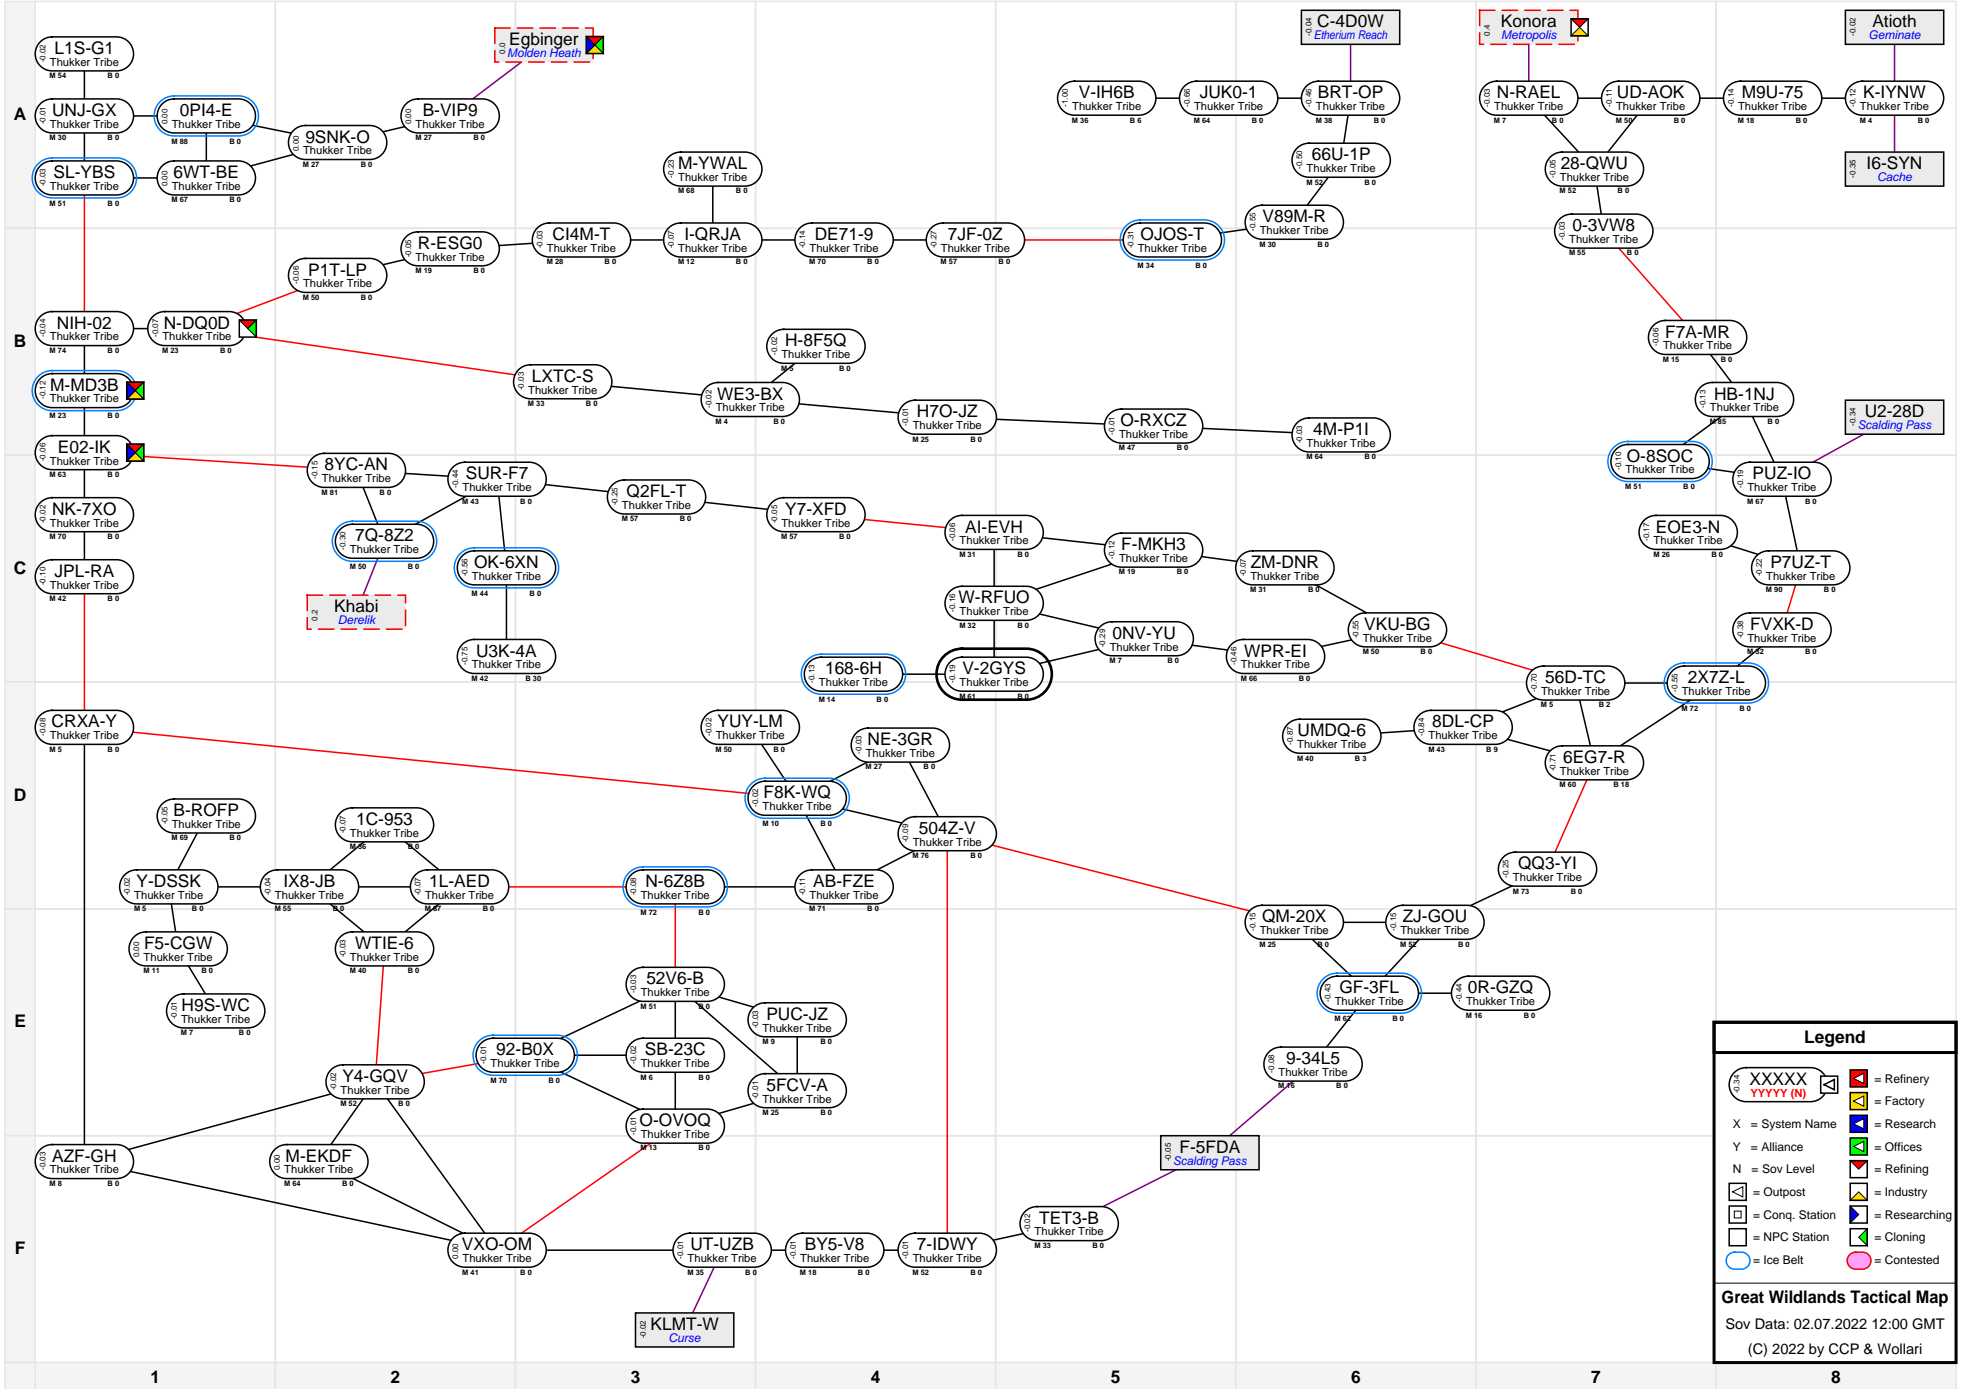

Great Wildlands Tactical Map

Legend

- XXXXXX (with icons) = Refinery
- YYYY (N) (with icon) = Factory
- X = System Name
- Y = Alliance
- N = Sov Level
- (with icon) = Outpost
- (with icon) = Conq. Station
- (with icon) = NPC Station
- (with icon) = Ice Belt
- (with icon) = Contested
- (with icon) = Research
- (with icon) = Offices
- (with icon) = Refining
- (with icon) = Industry
- (with icon) = Researching
- (with icon) = Cloning

Great Wildlands Tactical Map
 Sov Data: 02.07.2022 12:00 GMT
 (C) 2022 by CCP & Wollari