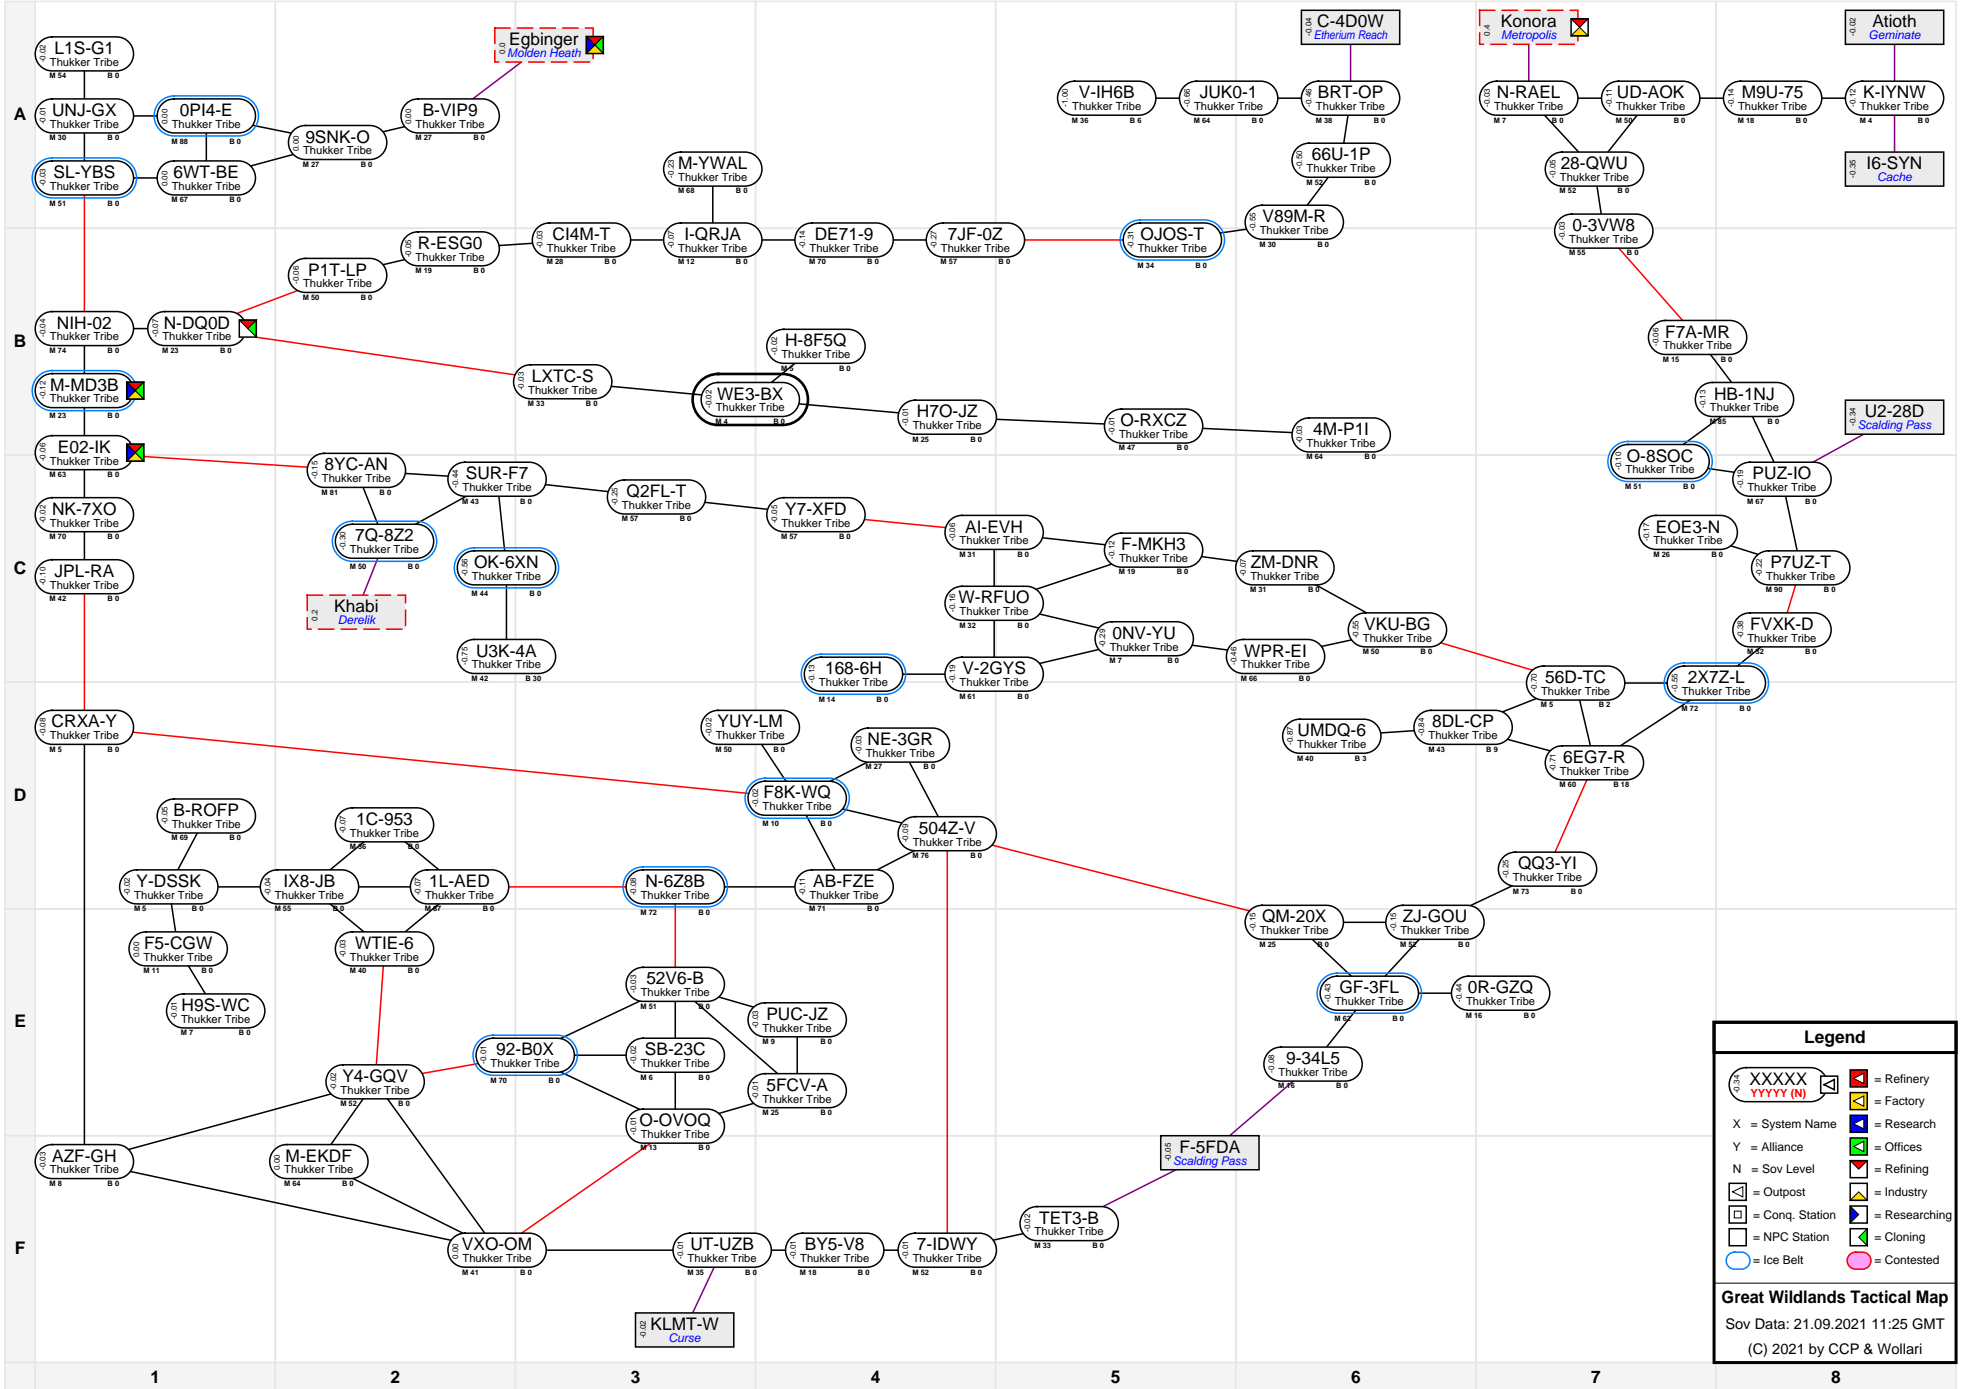

# Great Wildlands Tactical Map

Legend	
	= Refinery
	= Factory
	= Research
	= Offices
	= Sov Level
	= Refining
	= Industry
	= Conq. Station
	= Researching
	= NPC Station
	= Cloning
	= Ice Belt
	= Contested

**Great Wildlands Tactical Map**  
 Sov Data: 21.09.2021 11:25 GMT  
 (C) 2021 by CCP & Wollari