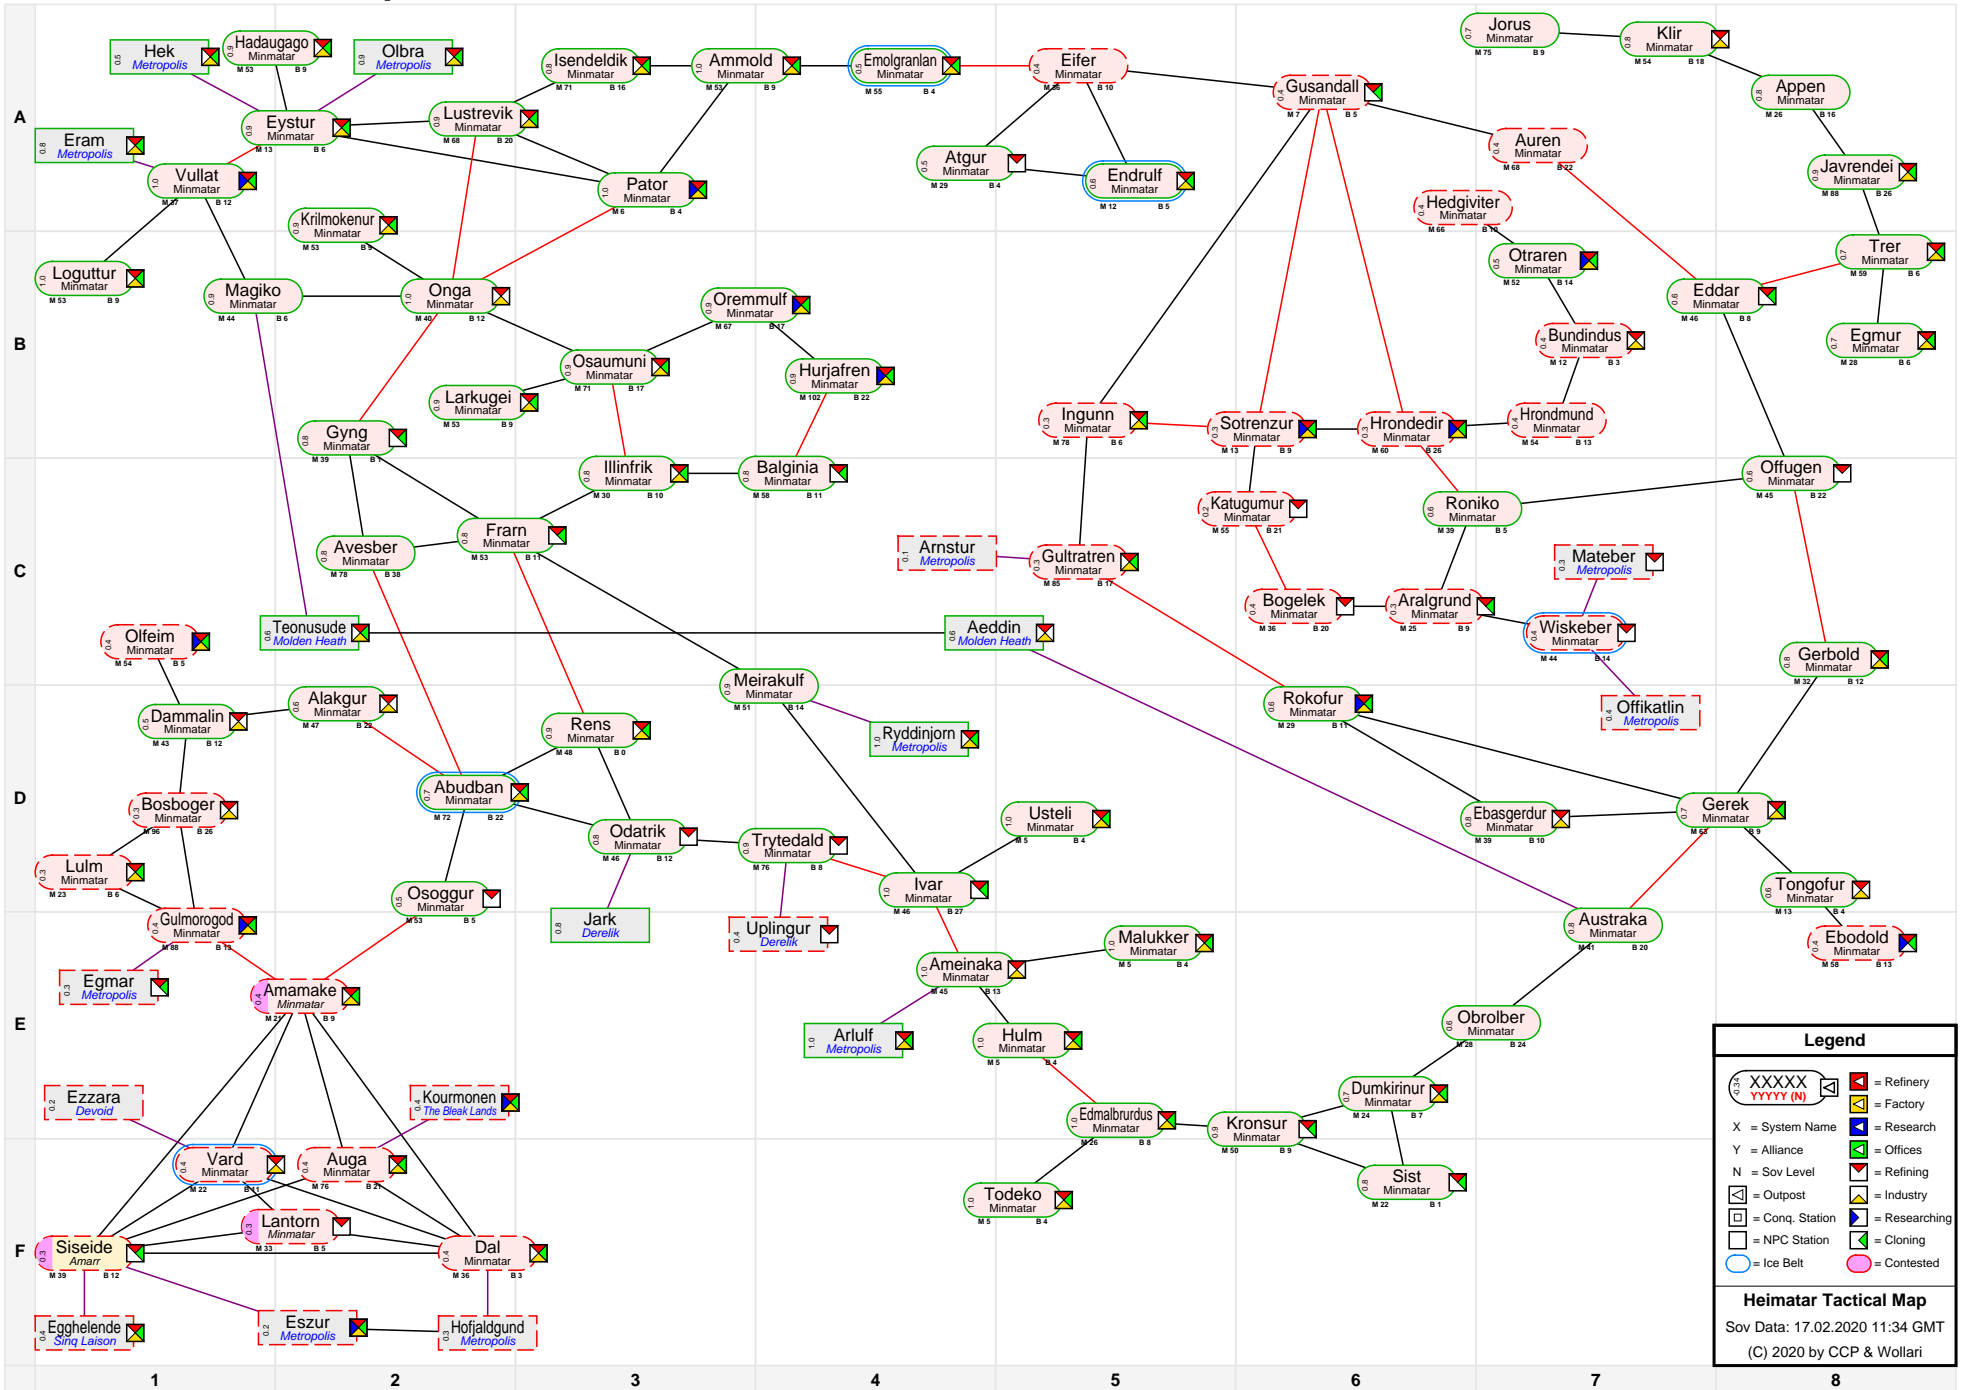

Heimatar Tactical Map

Legend	
	= Refinery
	= Factory
	= Research
	= Offices
	= Refining
	= Industry
	= Researching
	= NPC Station
	= Cloning
	= Contested

Heimatar Tactical Map
 Sov Data: 17.02.2020 11:34 GMT
 (C) 2020 by CCP & Wollari