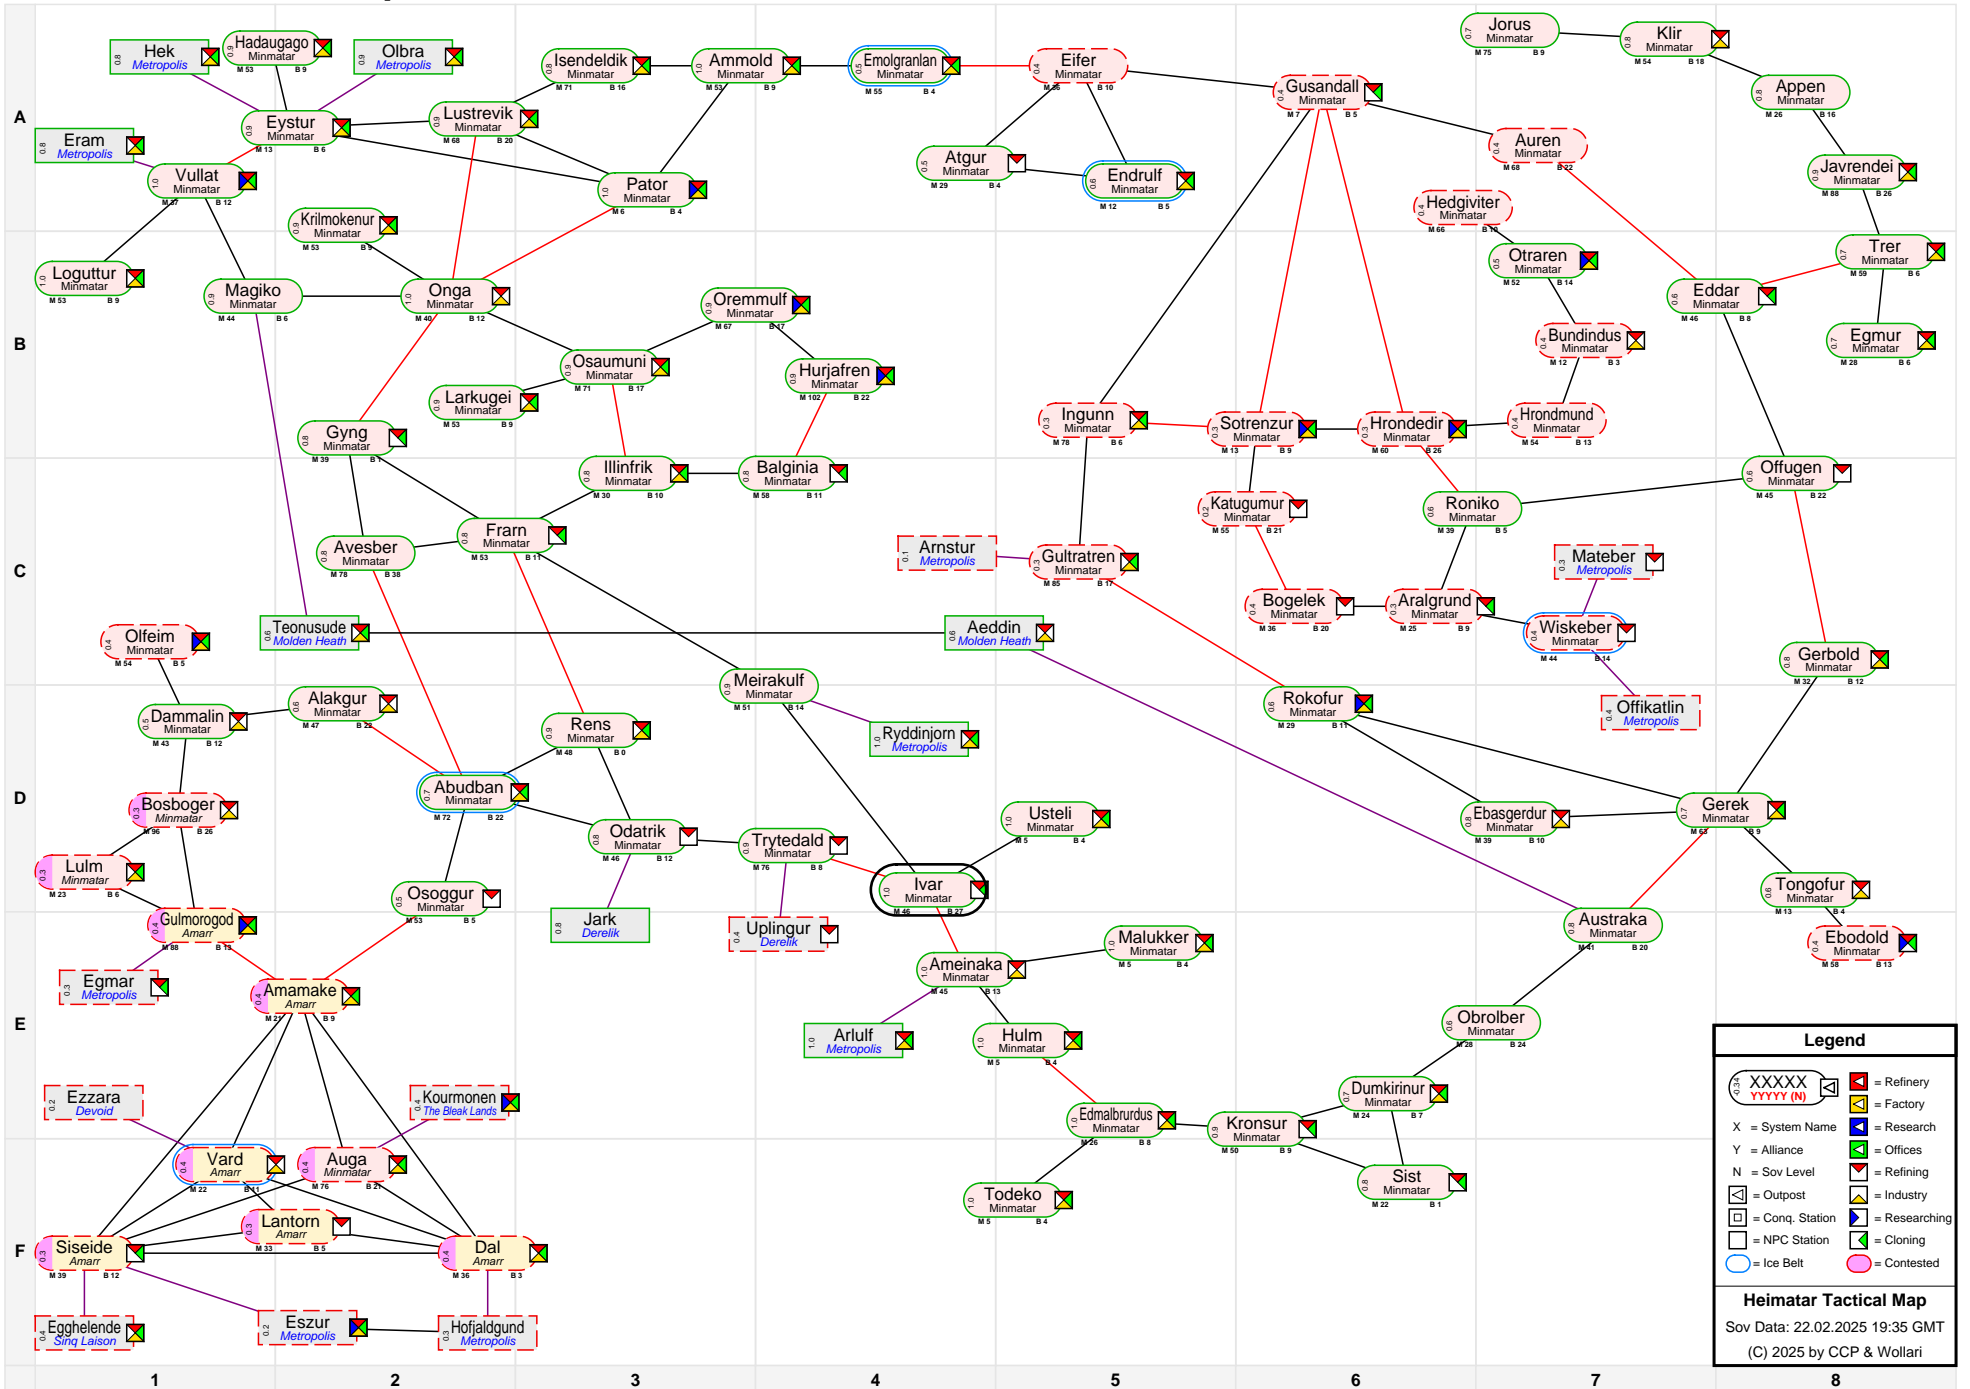

Heimatar Tactical Map

Legend

- XXXXX (M) YYYYY (N) = Station Name and Coordinates
- X = System Name
- Y = Alliance
- N = Sov Level
- = Outpost
- = Conq. Station
- = NPC Station
- = Ice Belt
- = Contested
- 🏭 = Refinery
- 🏢 = Factory
- 🔍 = Research
- 🏠 = Offices
- 🏭 = Refining
- 🏭 = Industry
- 🔍 = Researching
- 🏠 = Cloning

Heimatar Tactical Map
 Sov Data: 22.02.2025 19:35 GMT
 (C) 2025 by CCP & Wollari