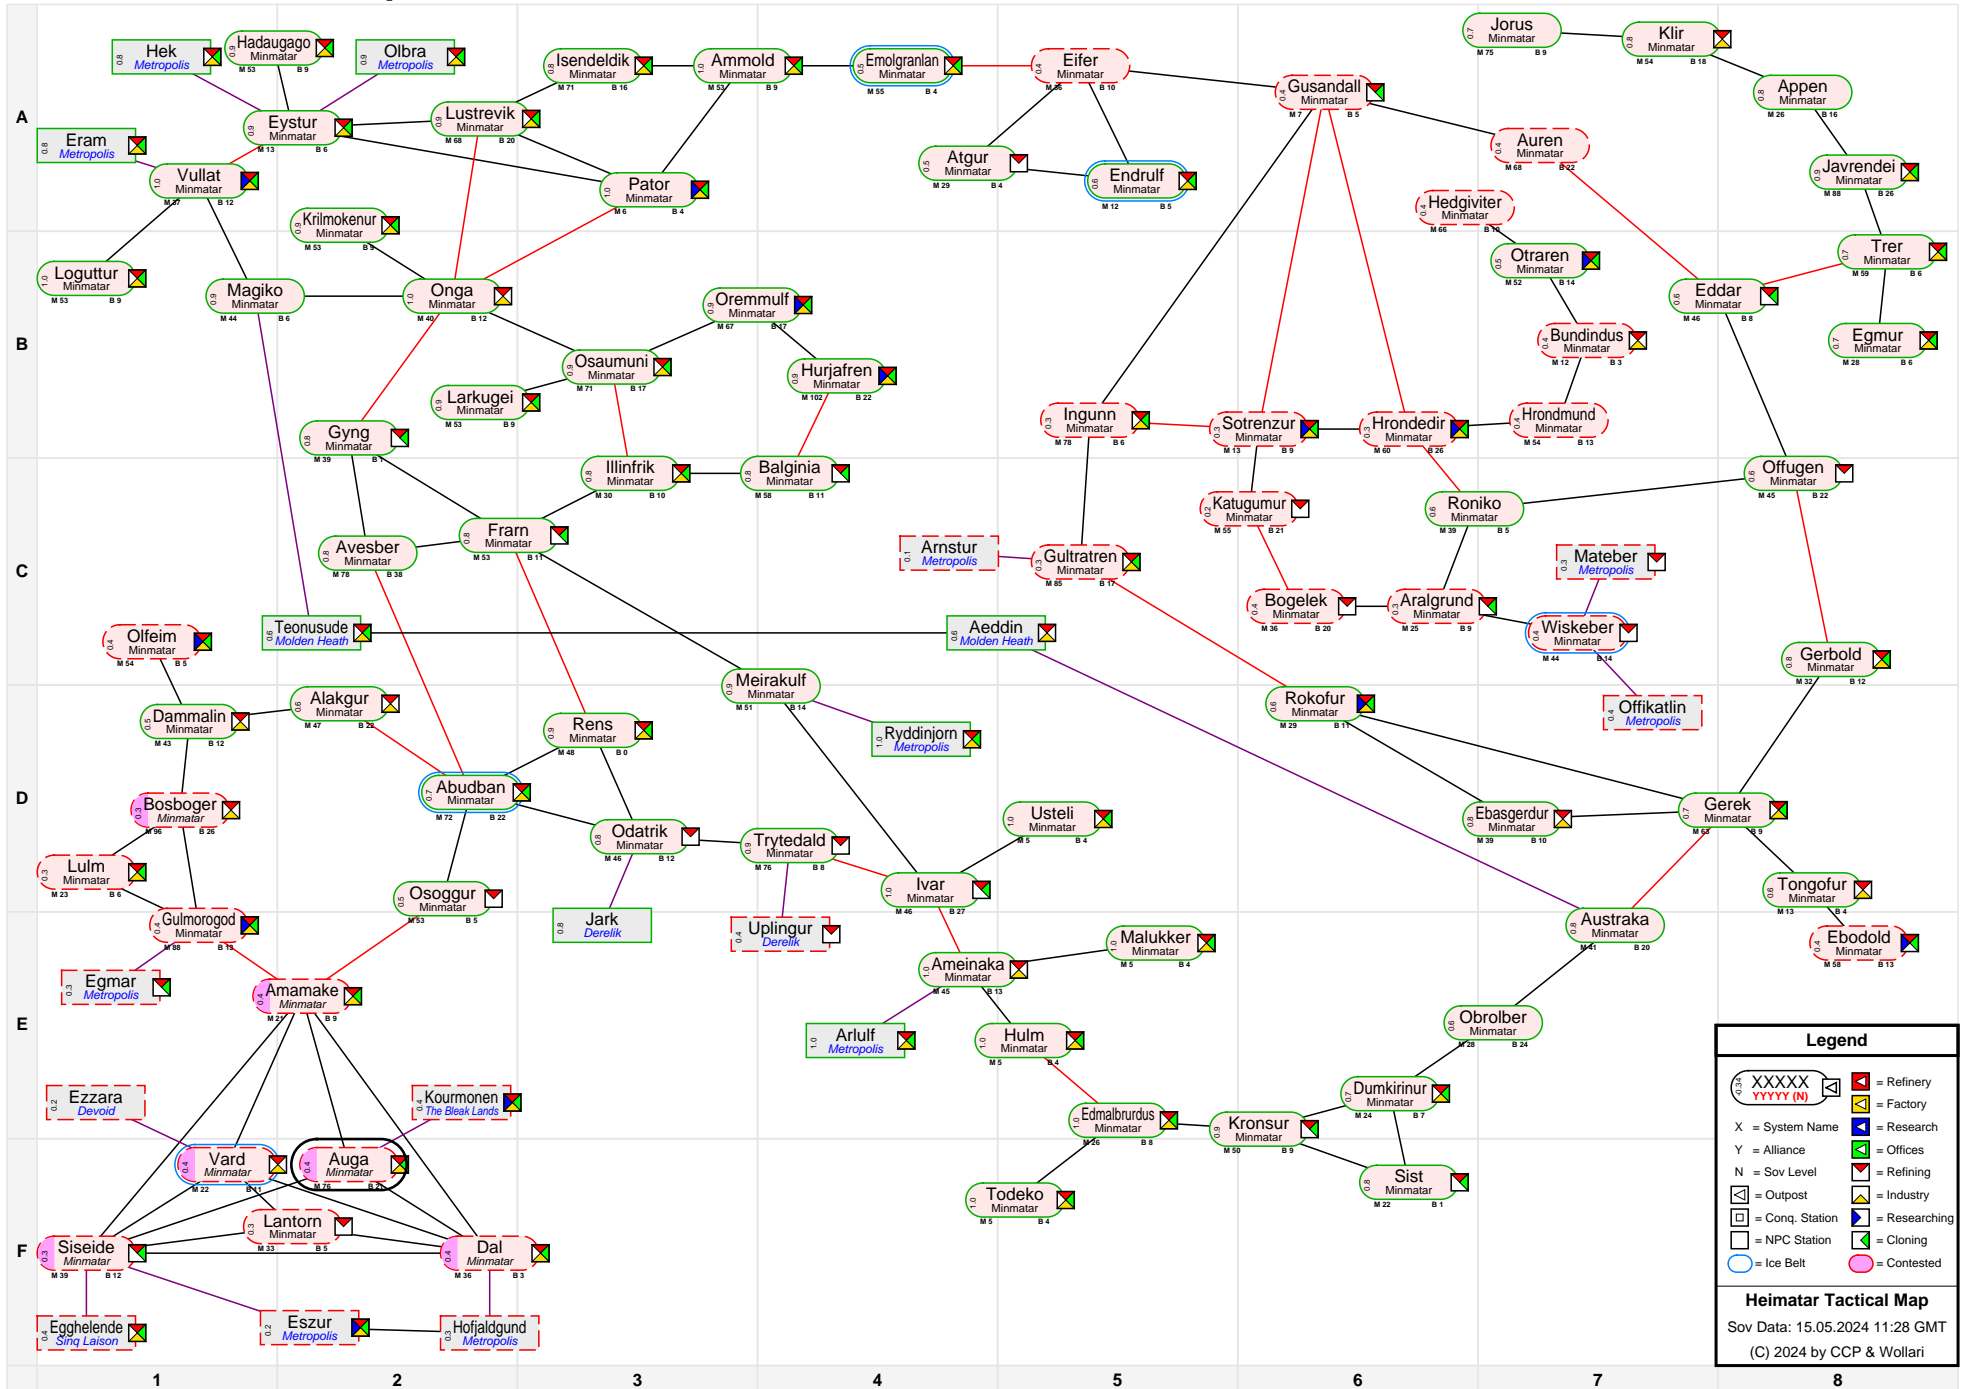

# Heimatar Tactical Map

**Legend**

- XXXXX (M) = Refinery
- YYYYY (N) = Factory
- X = System Name
- Y = Alliance
- N = Sov Level
- = Outpost
- = Conq. Station
- = NPC Station
- = Ice Belt
- = Contested
- = Research
- = Offices
- = Refining
- = Industry
- = Researching
- = Cloning

**Heimatar Tactical Map**  
 Sov Data: 15.05.2024 11:28 GMT  
 (C) 2024 by CCP & Wollari