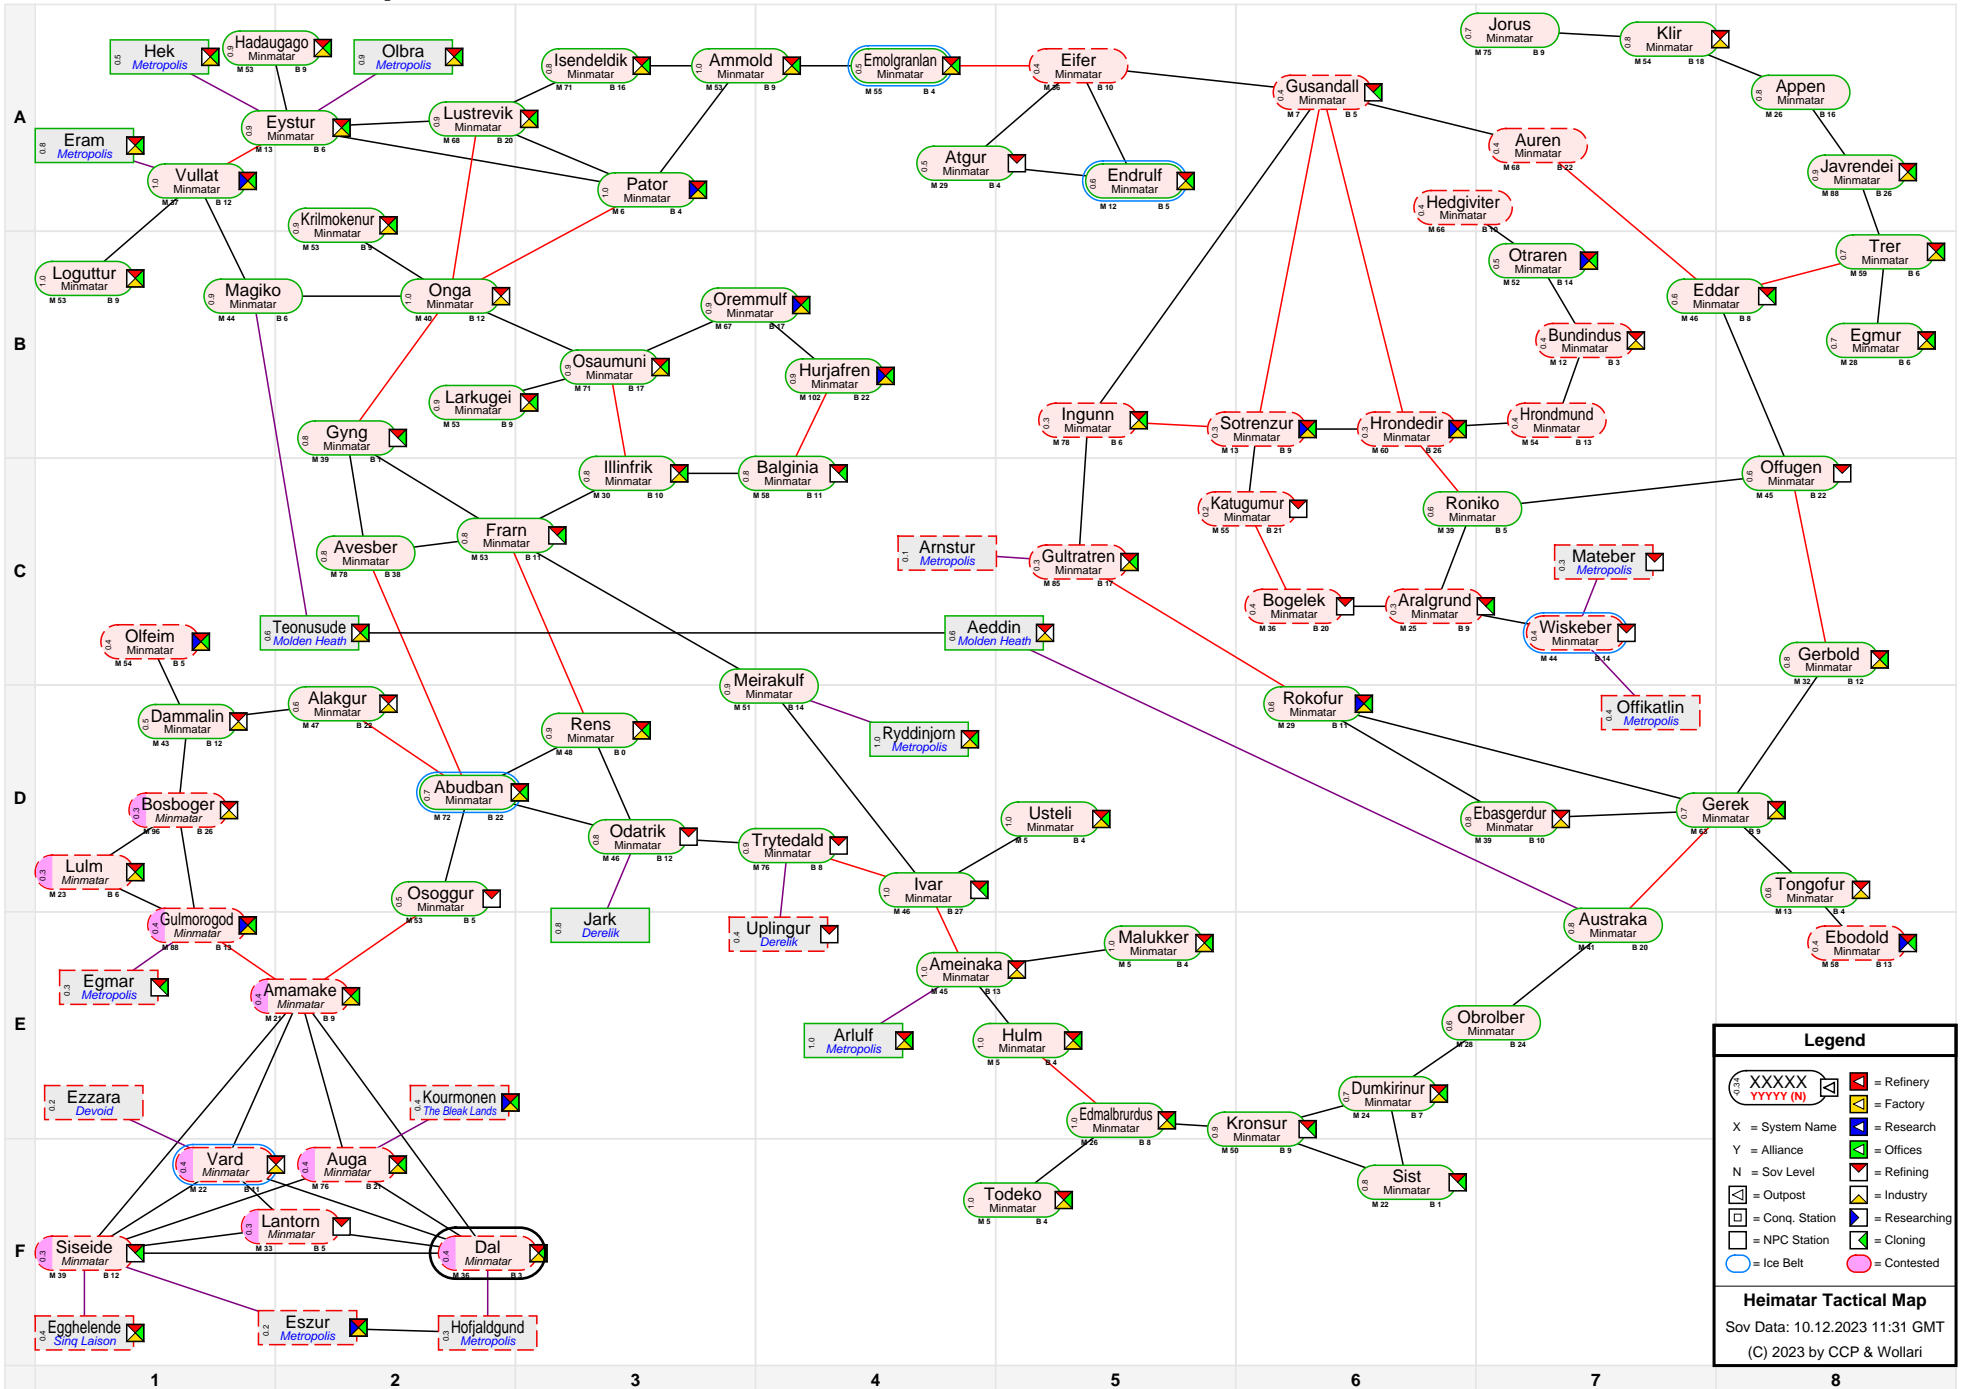

Heimatar Tactical Map

Legend	
	= Refinery
	= Factory
	= Research
	= Offices
	= Refining
	= Industry
	= Researching
	= Cloning

Heimatar Tactical Map
 Sov Data: 10.12.2023 11:31 GMT
 (C) 2023 by CCP & Wollari