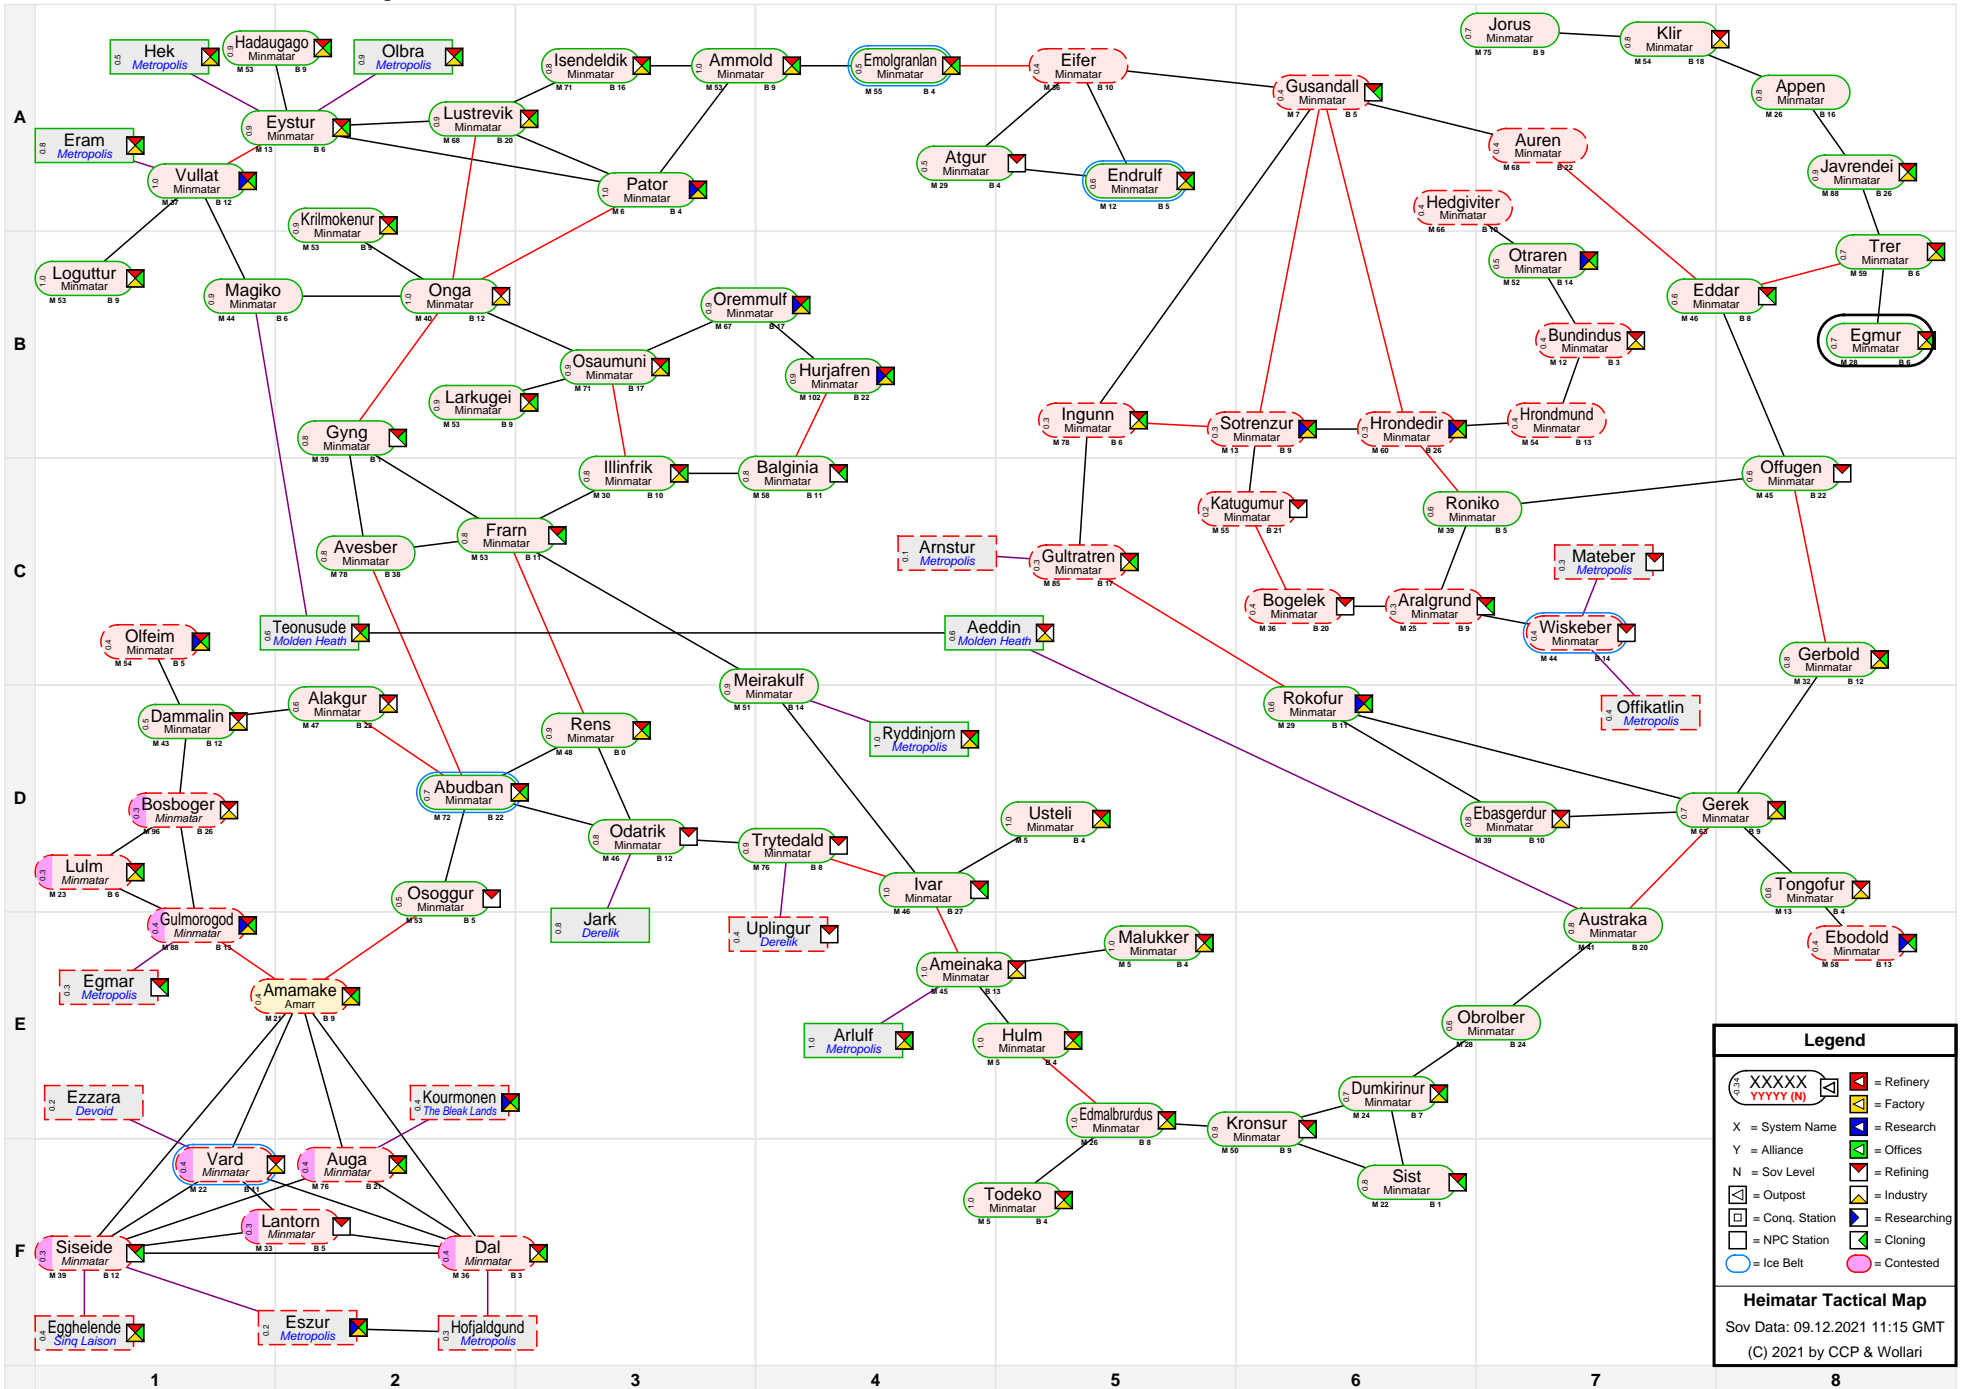

Heimatar Tactical Map

Legend

- XXXXX (red) = Refinery
- YYYYY (N) (yellow) = Factory
- X (blue) = System Name
- Y (green) = Alliance
- N (purple) = Sov Level
- Y (orange) = Offices
- X (light blue) = Refining
- X (dark blue) = Outpost
- X (dark blue) = Conq. Station
- X (light green) = Researching
- X (dark green) = Cloning
- X (light purple) = NPC Station
- X (light purple) = Ice Belt
- X (pink) = Contested

Heimatar Tactical Map
 Sov Data: 09.12.2021 11:15 GMT
 (C) 2021 by CCP & Wollari