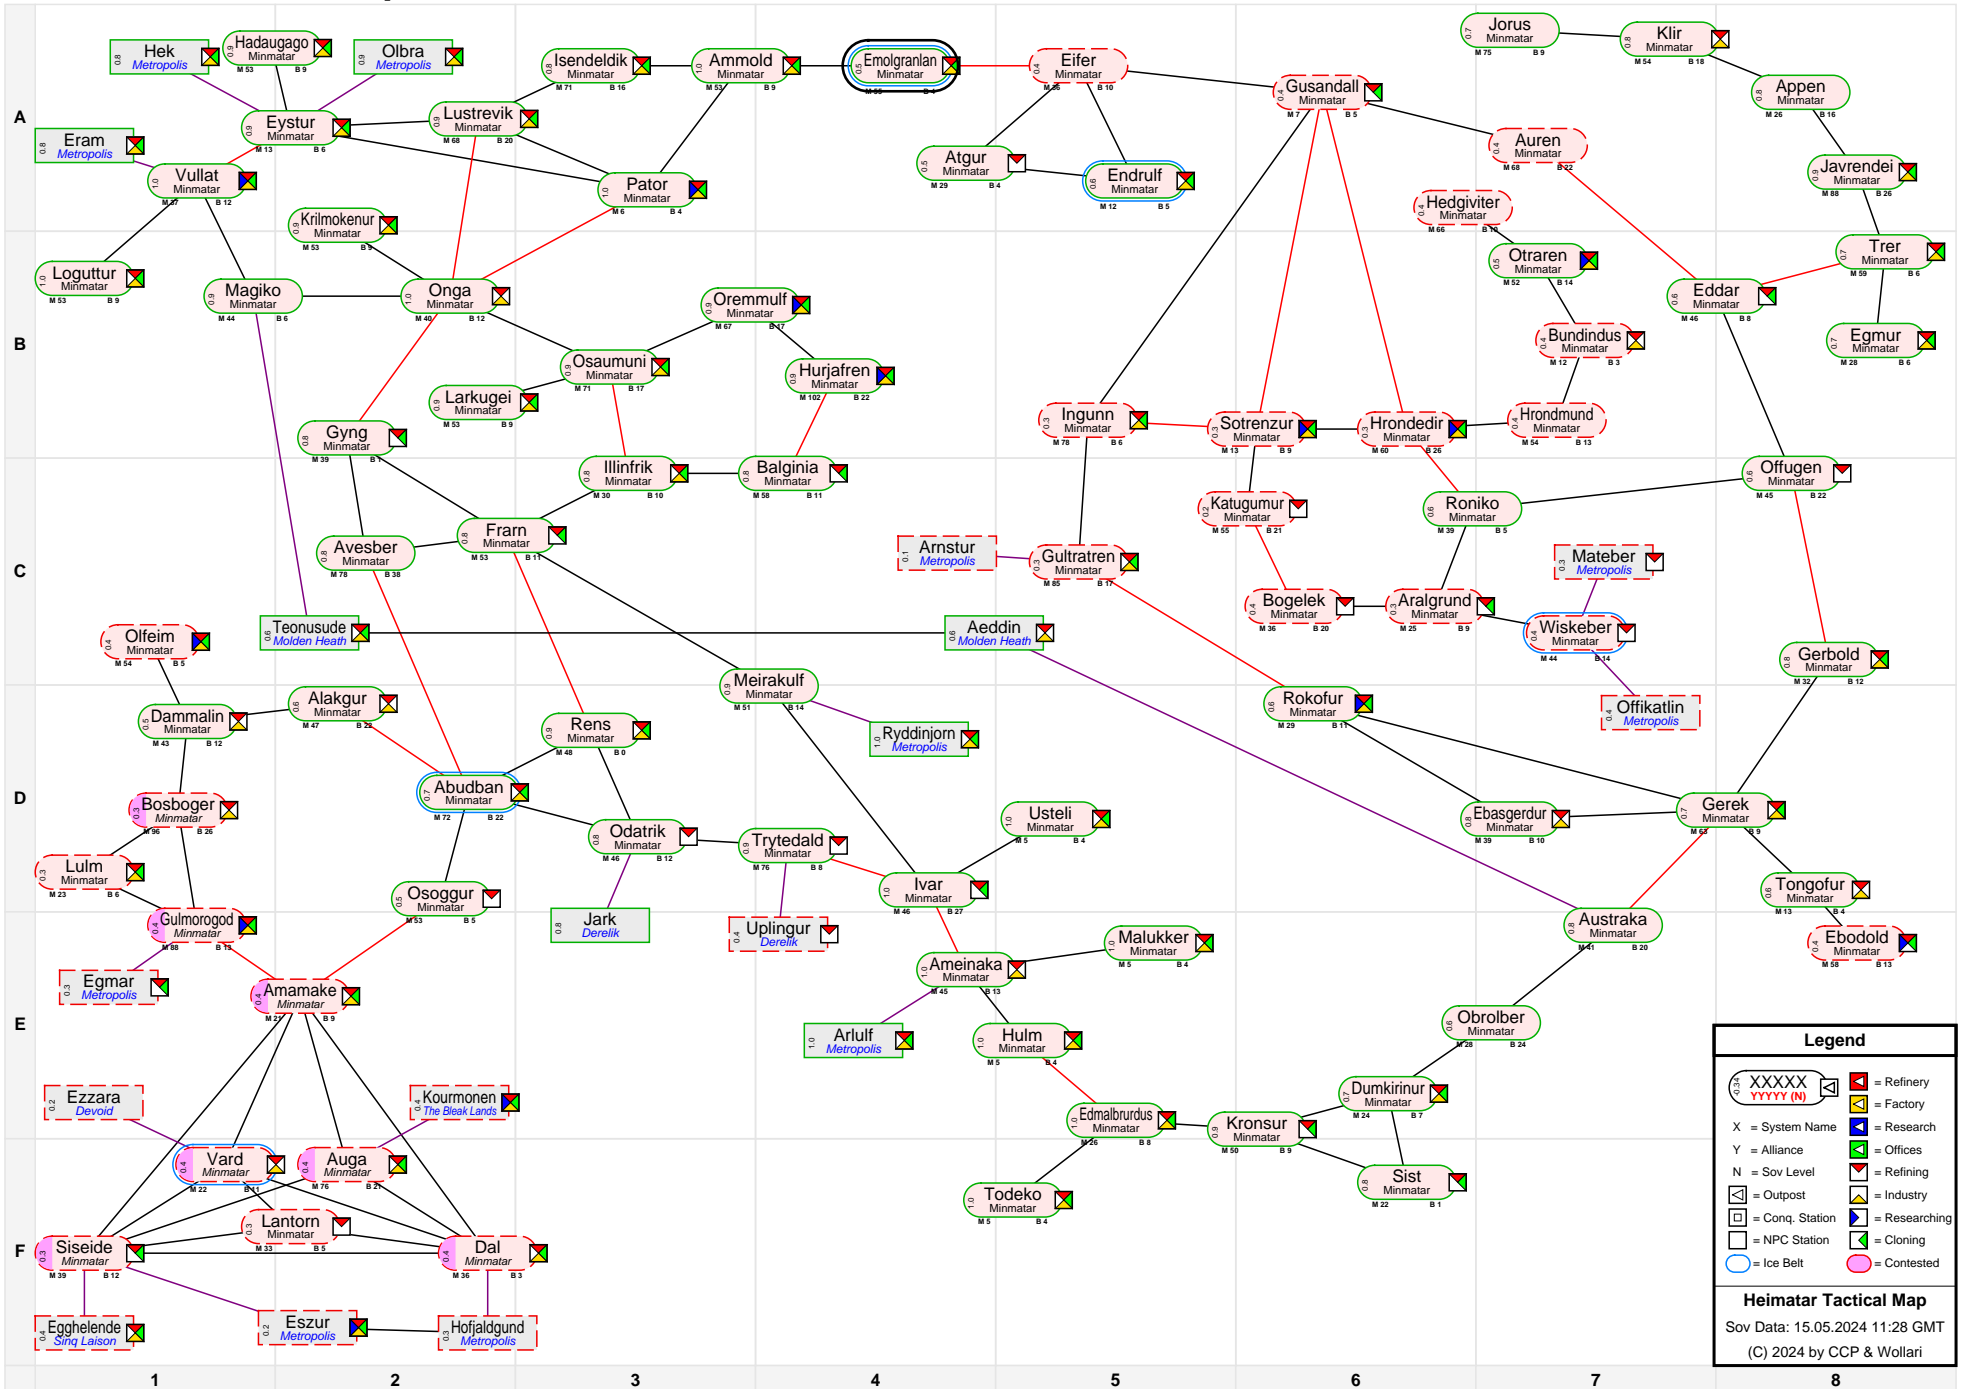

Heimatar Tactical Map

Legend

- XXXXX (Refinery)
- YYYYY (N) (Factory)
- X (System Name)
- Y (Alliance)
- N (Sov Level)
- Refining (Refining)
- Industry (Industry)
- Conq. Station (Conq. Station)
- Researching (Researching)
- NPC Station (NPC Station)
- Cloning (Cloning)
- Ice Belt (Ice Belt)
- Contested (Contested)

Heimatar Tactical Map
 Sov Data: 15.05.2024 11:28 GMT
 (C) 2024 by CCP & Wollari