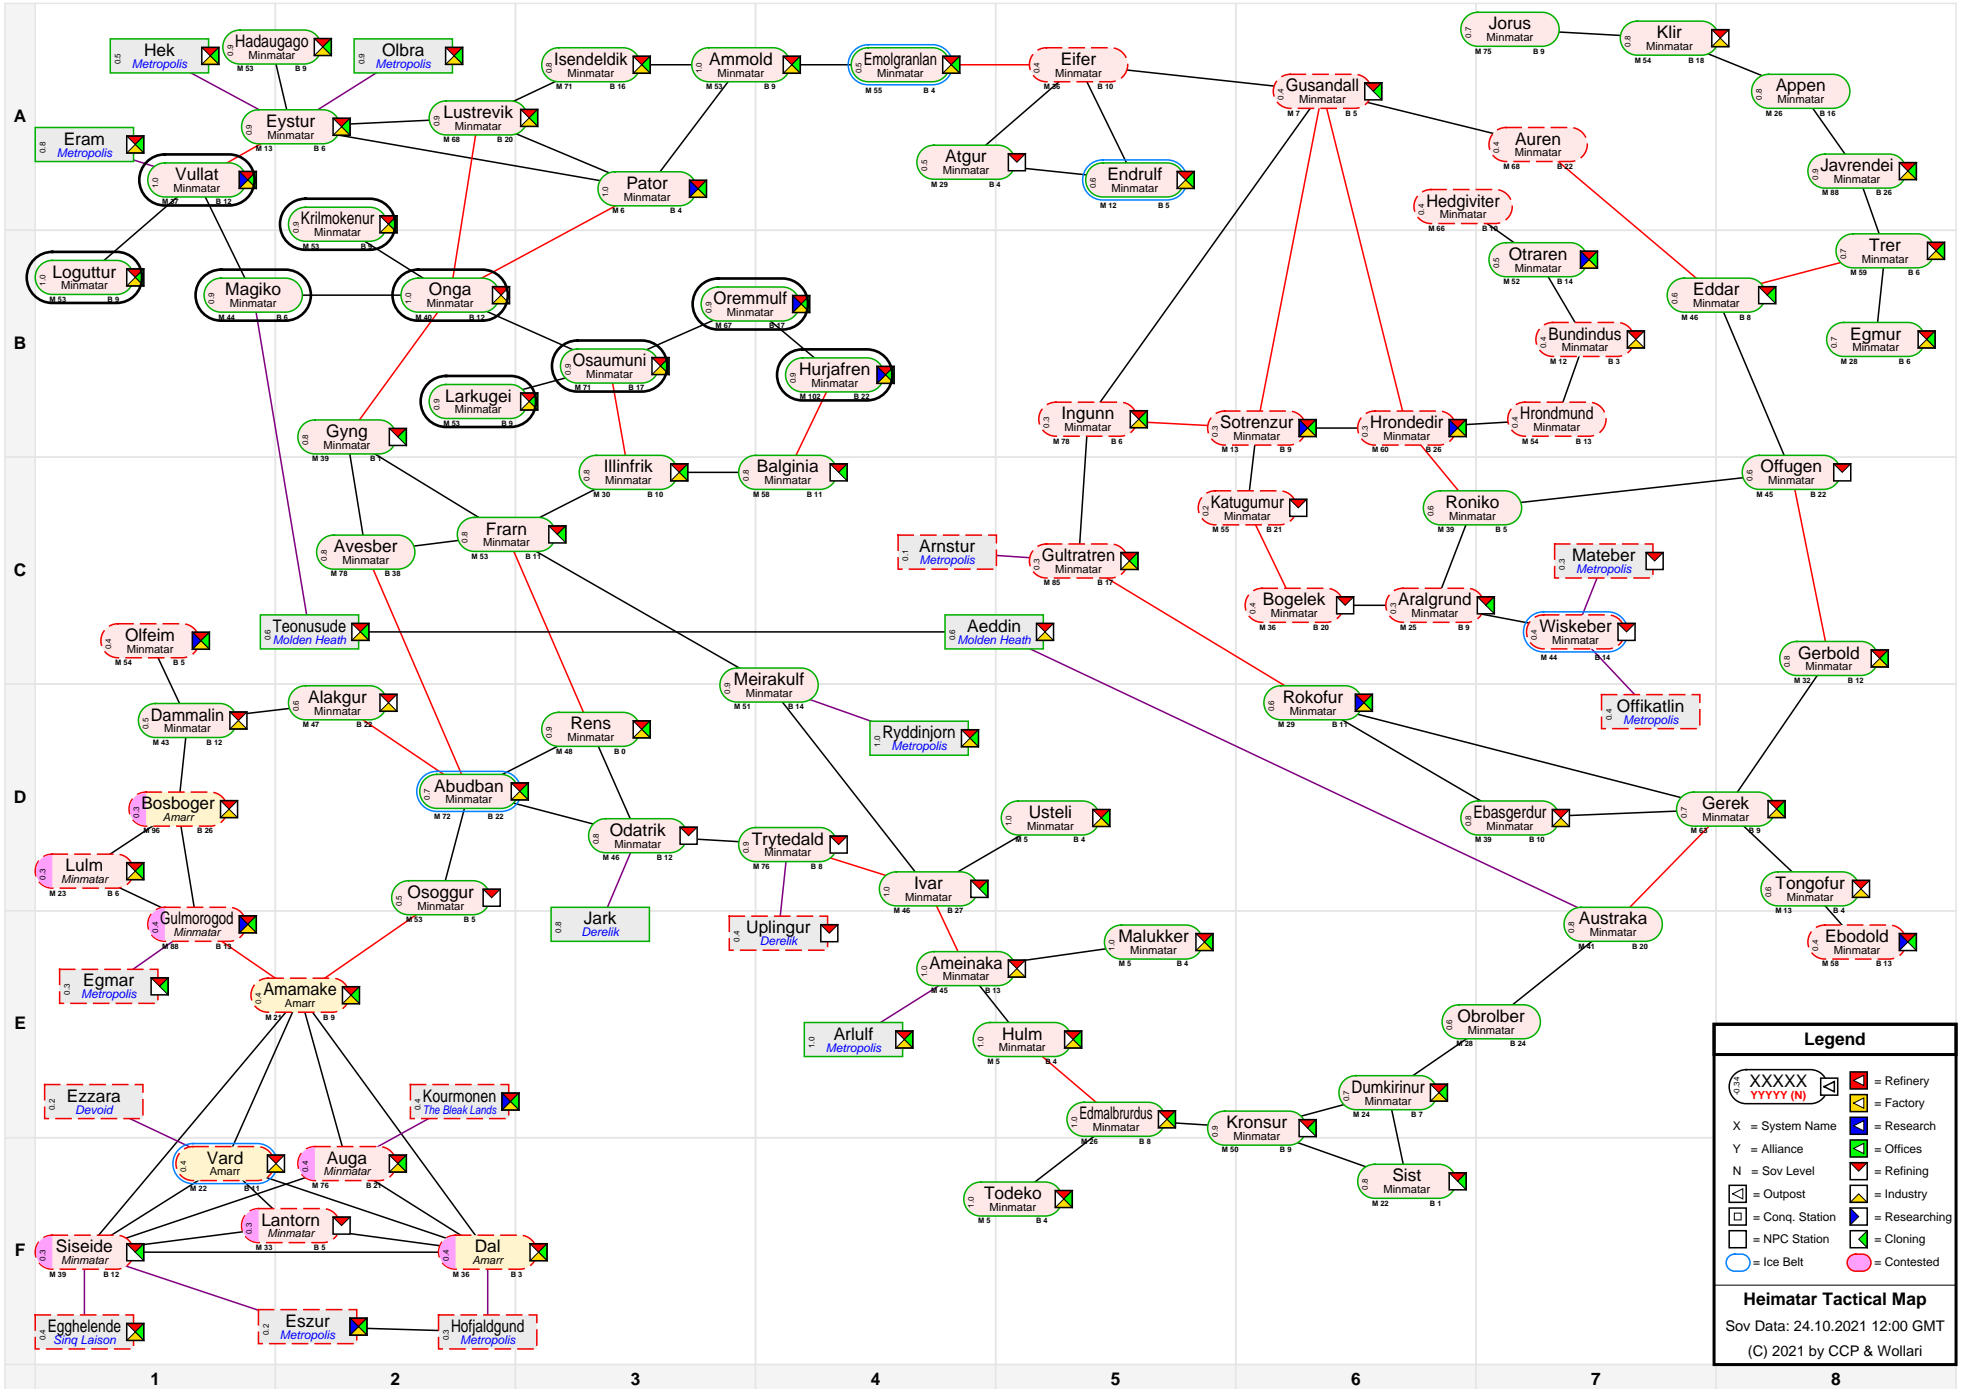

Heimatar Tactical Map

| Legend | |
|--------|-----------------|
| | = Refinery |
| | = Factory |
| | = Research |
| | = Offices |
| | = Refining |
| | = Industry |
| | = Conq. Station |
| | = Researching |
| | = Cloning |
| | = Ice Belt |
| | = Contested |

Heimatar Tactical Map
 Sov Data: 24.10.2021 12:00 GMT
 (C) 2021 by CCP & Wollari