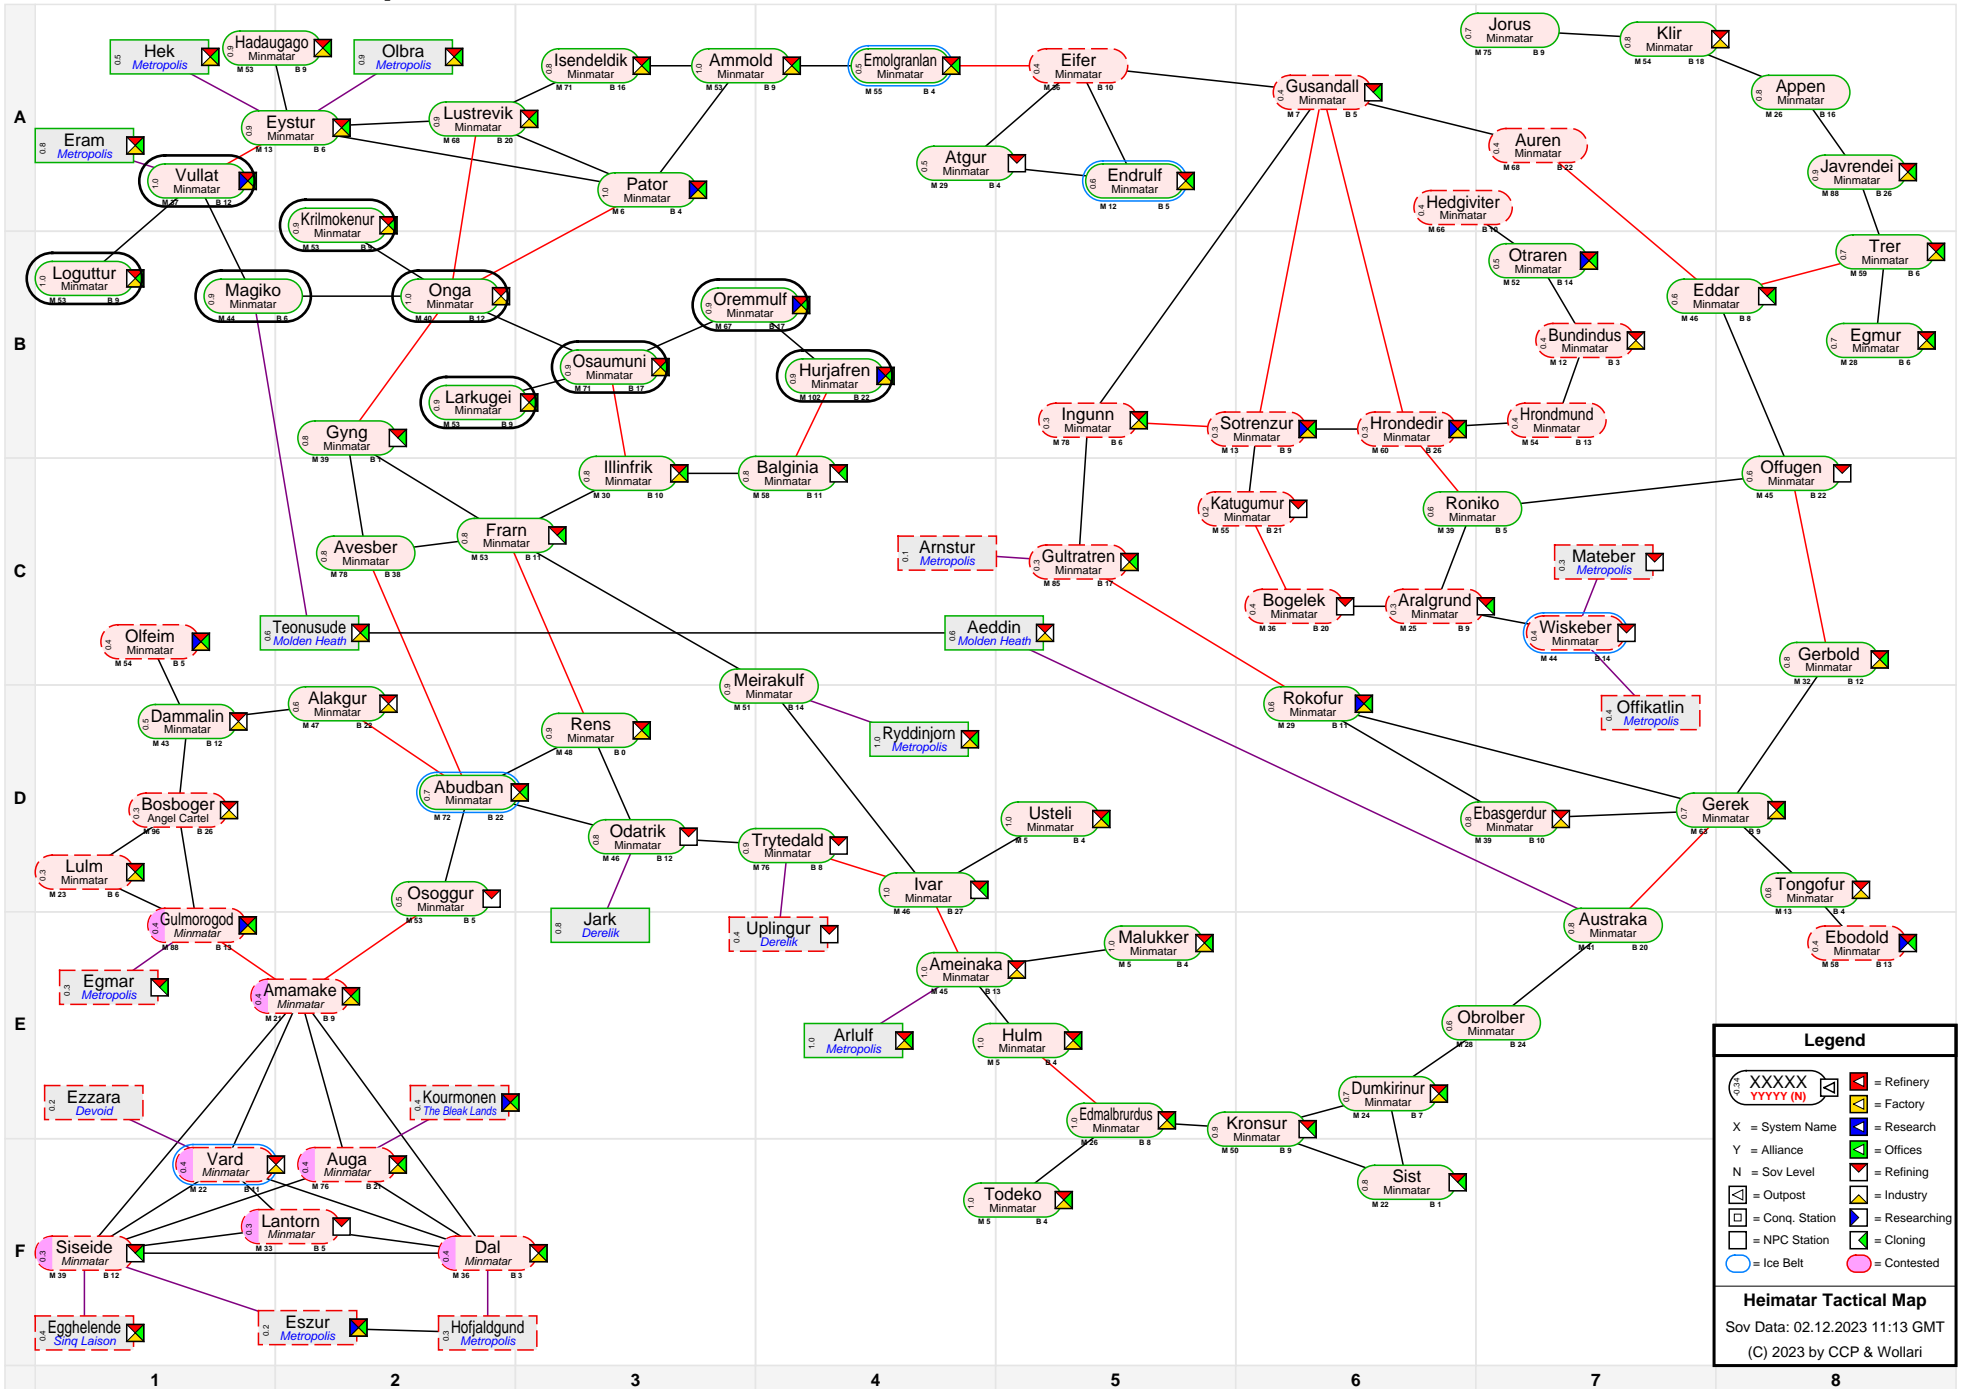

Heimatar Tactical Map

Legend

- XXXXX (YYYY (N)) = System Name
- X = Alliance
- Y = Sov Level
- N = NPC Station
- Factory icon = Factory
- Research icon = Research
- Office icon = Offices
- Refining icon = Refining
- Outpost icon = Outpost
- Conq. Station icon = Conq. Station
- NPC Station icon = NPC Station
- Cloning icon = Cloning
- Red outline = = Contested
- Blue outline = = Ice Belt

Heimatar Tactical Map
 Sov Data: 02.12.2023 11:13 GMT
 (C) 2023 by CCP & Wollari