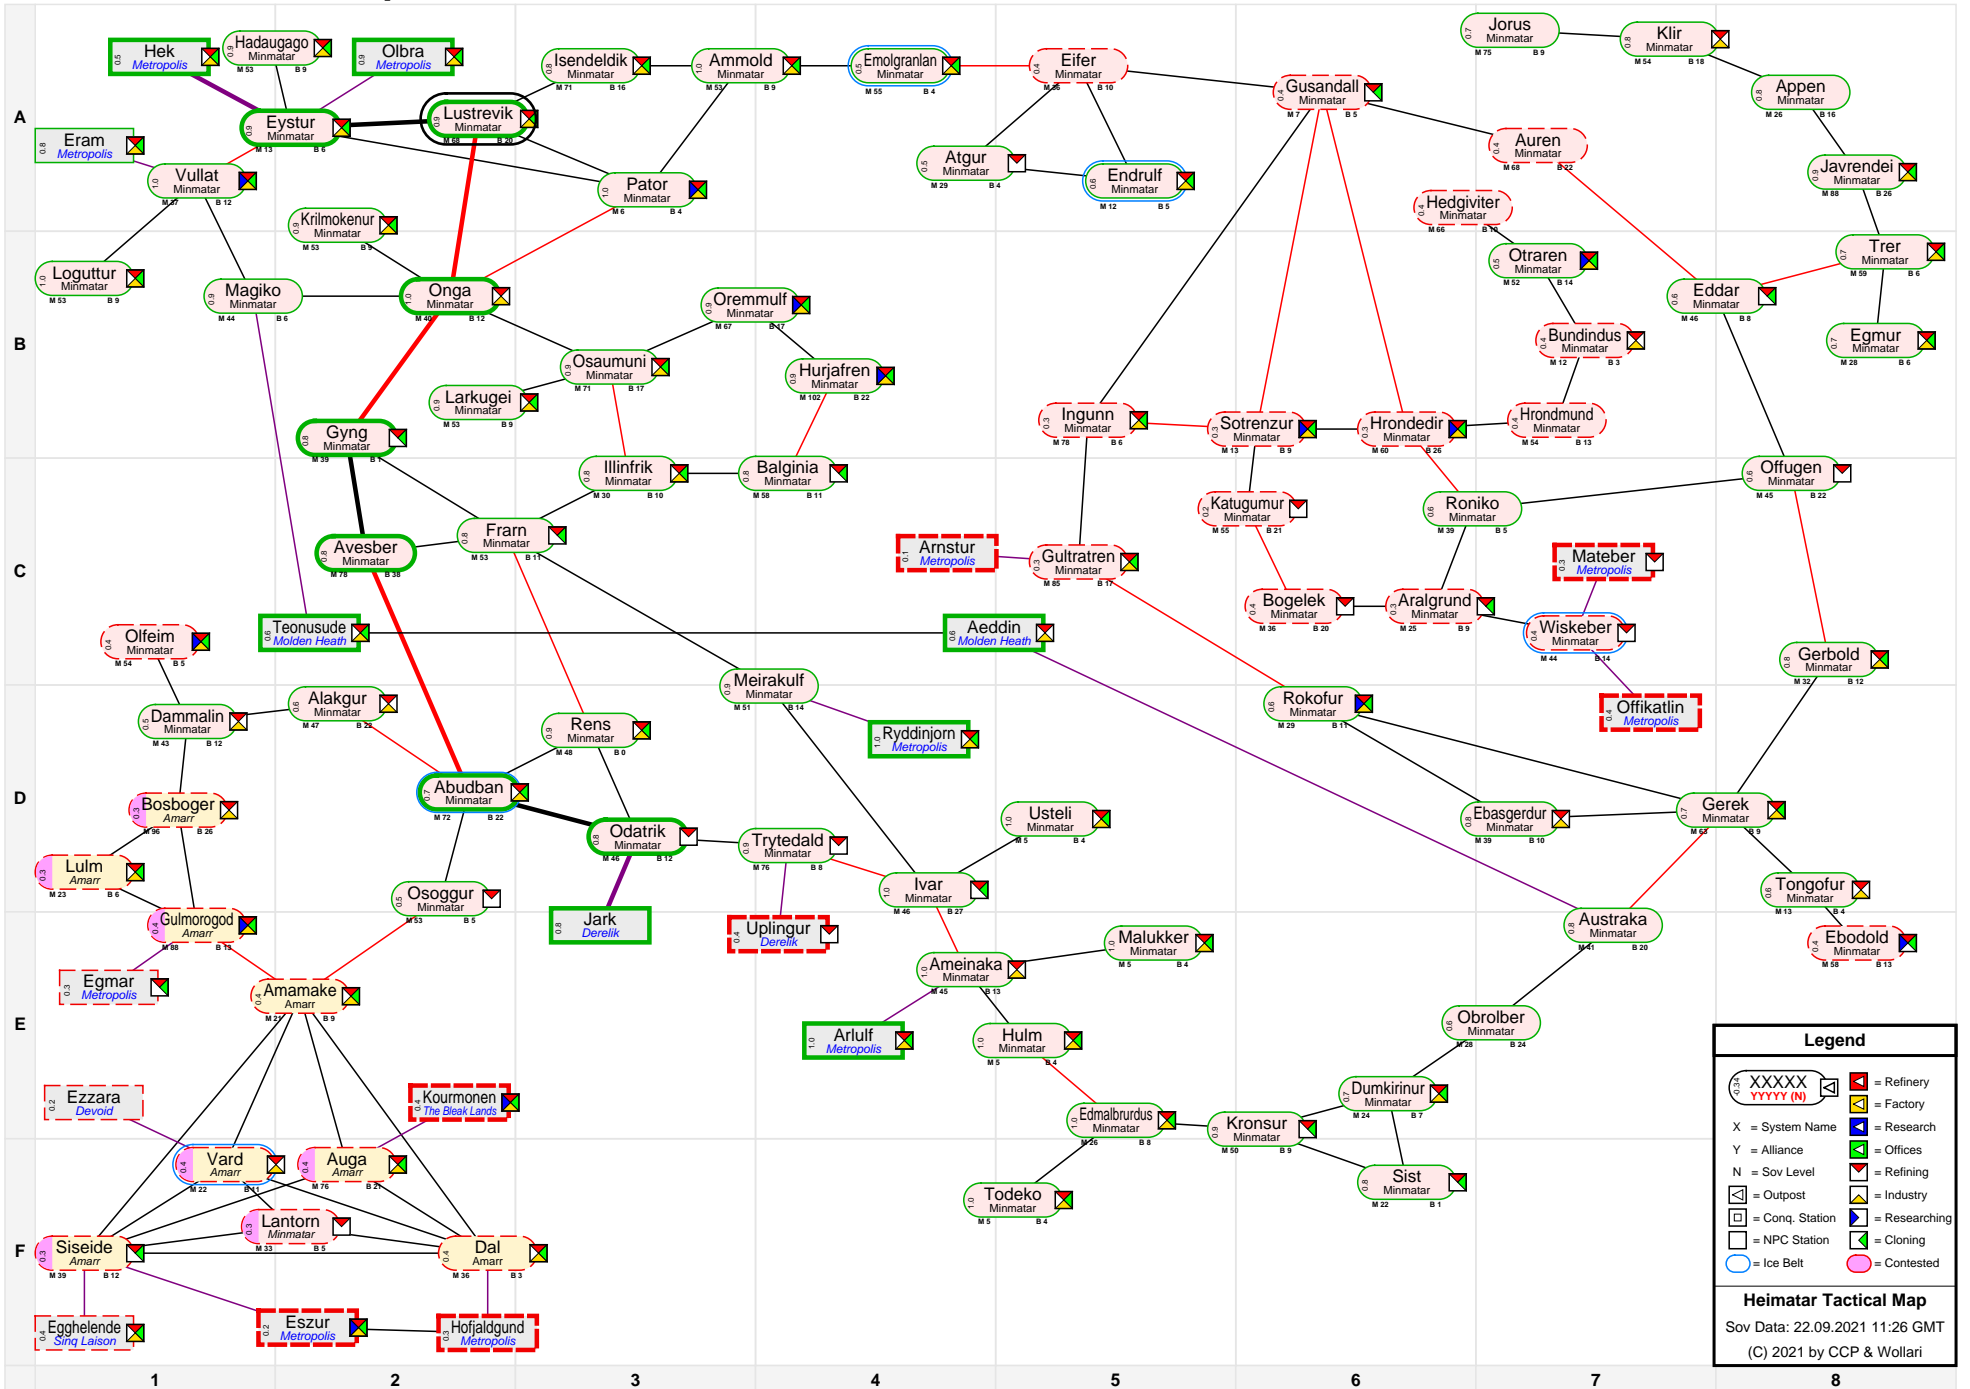

# Heimatar Tactical Map

Legend	
	= Refinery
	= Factory
	= Research
	= Offices
	= Refining
	= Industry
	= Researching
	= NPC Station
	= Cloning
	= Ice Belt
	= Contested

**Heimatar Tactical Map**  
 Sov Data: 22.09.2021 11:26 GMT  
 (C) 2021 by CCP & Wollari