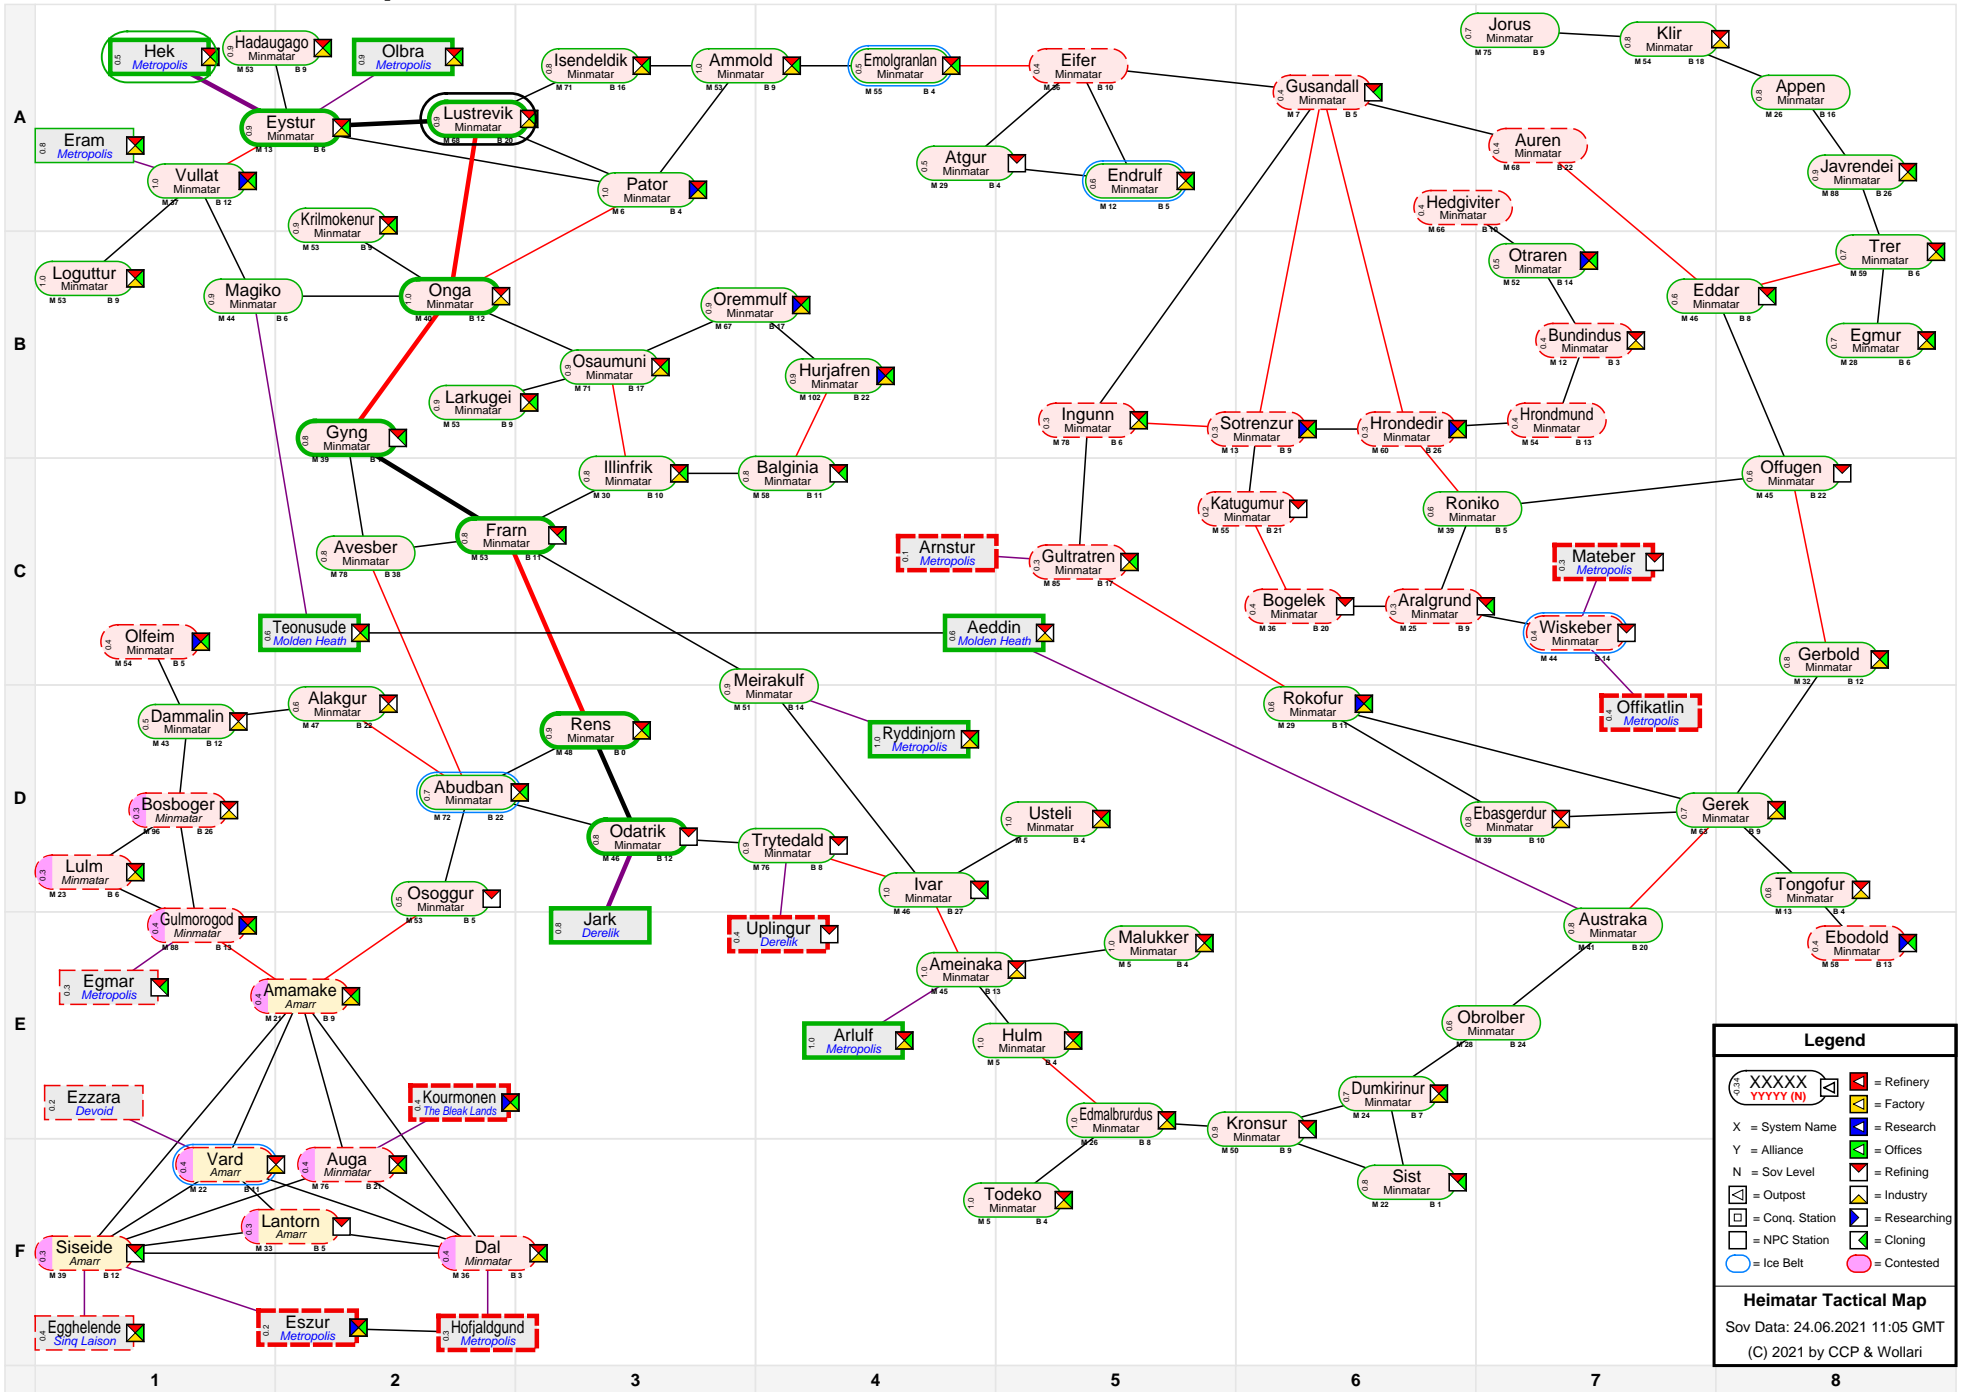

Heimatar Tactical Map

Legend	
	= Refinery
	= Factory
	= Research
	= Offices
	= Refining
	= Industry
	= Researching
	= Conq. Station
	= NPC Station
	= Cloning
	= Ice Belt
	= Contested

Heimatar Tactical Map
 Sov Data: 24.06.2021 11:05 GMT
 (C) 2021 by CCP & Wollari