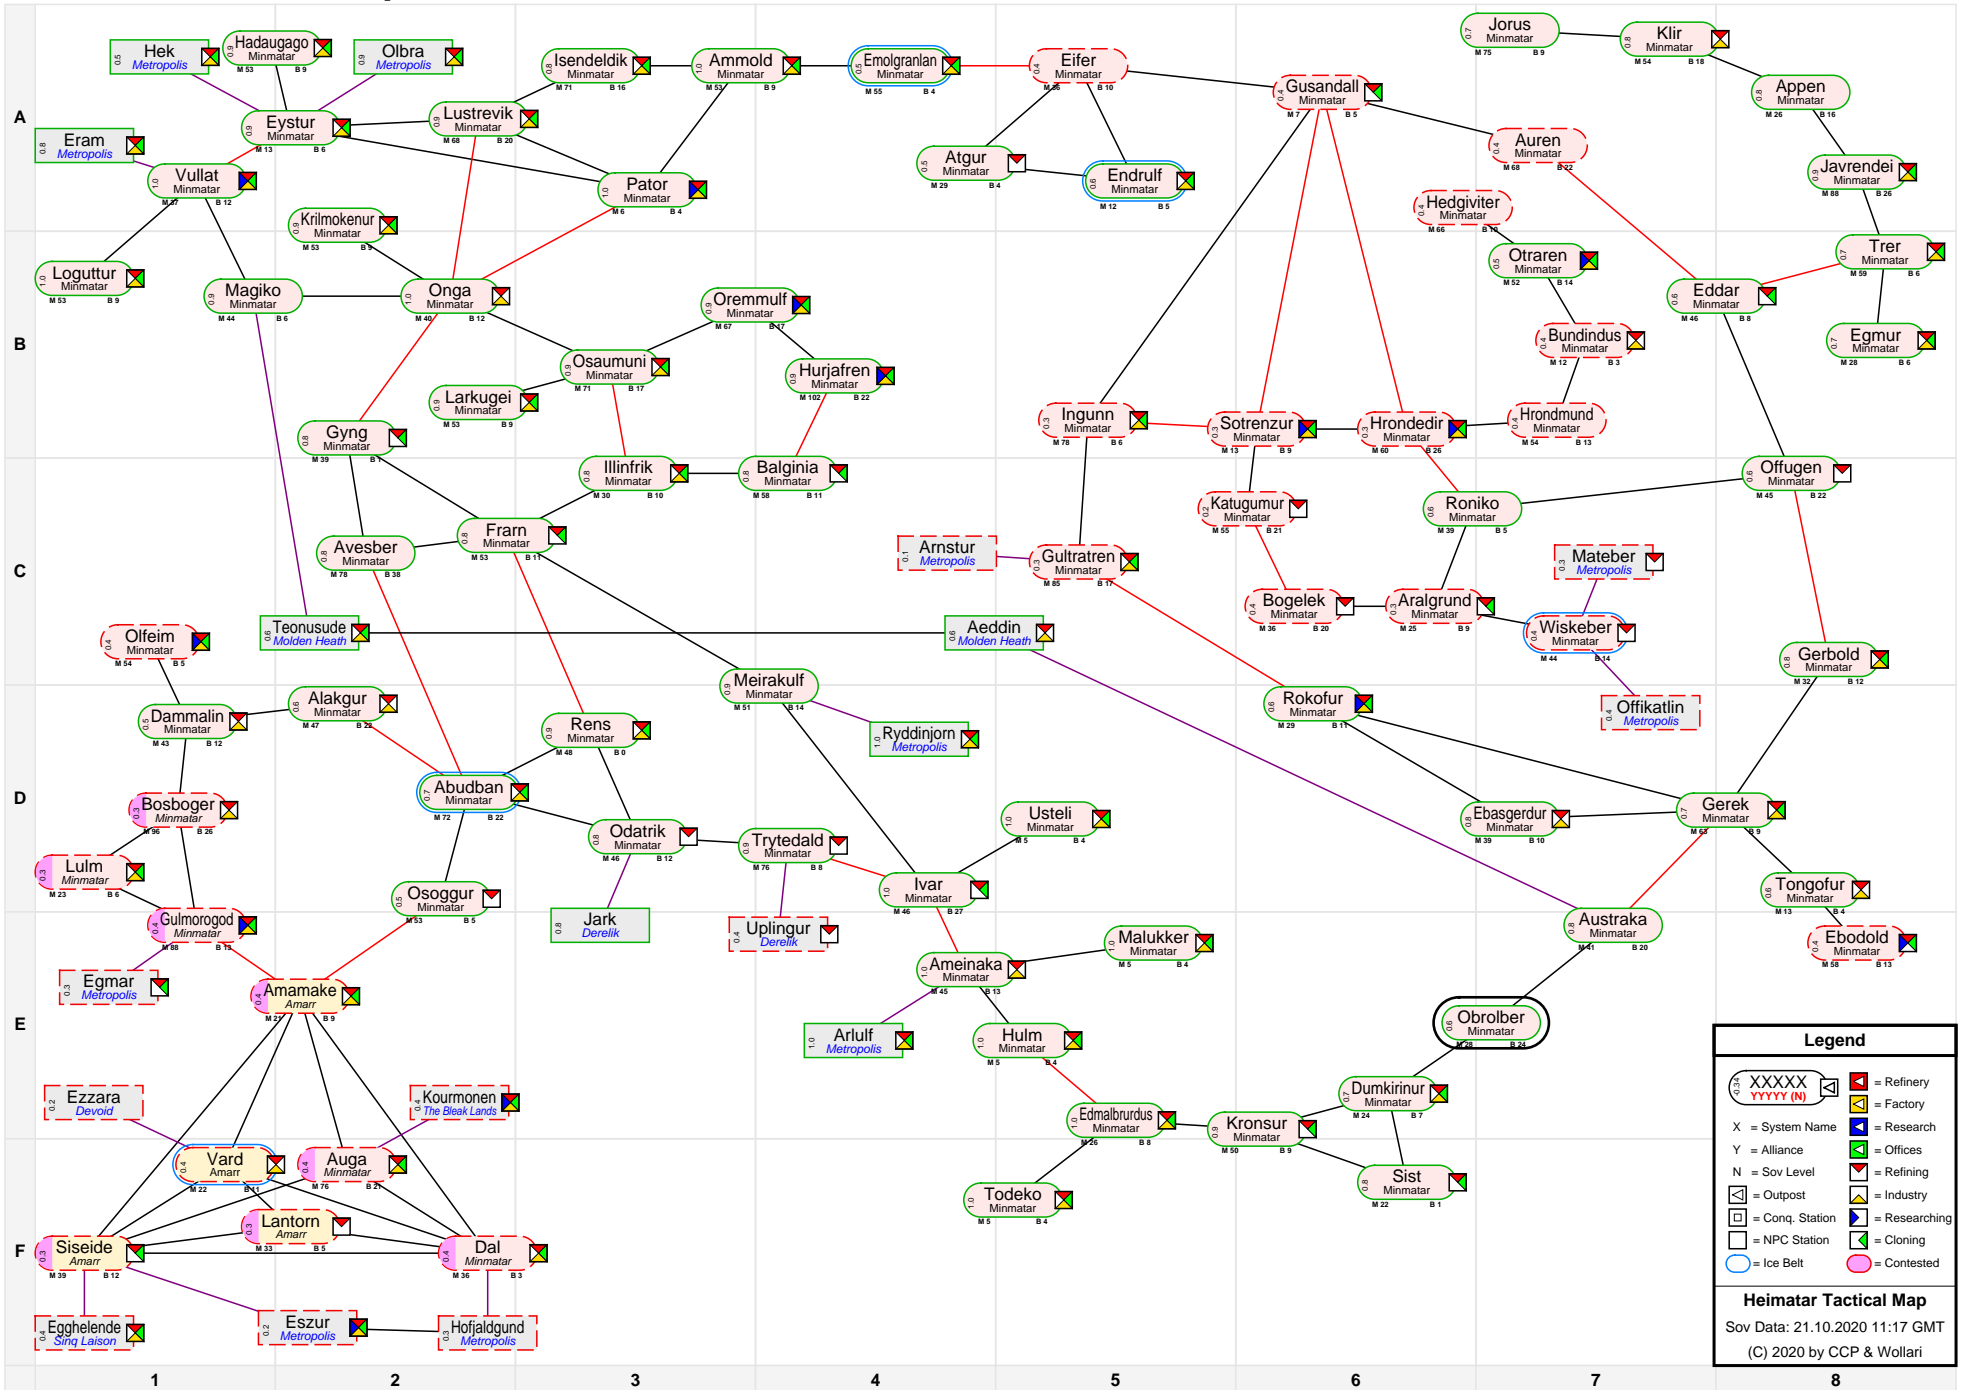

Heimatar Tactical Map

Legend

- XXXXX (M) YYYYY (N) = Refinery
- X = System Name
- Y = Alliance
- N = Sov Level
- = Outpost
- = Conq. Station
- = NPC Station
- = Ice Belt
- = Contested
- 🏭 = Factory
- 🔬 = Research
- 🏢 = Offices
- 🏭 = Refining
- 🏭 = Industry
- 🔬 = Researching
- 🏠 = Cloning

Heimatar Tactical Map
 Sov Data: 21.10.2020 11:17 GMT
 (C) 2020 by CCP & Wollari